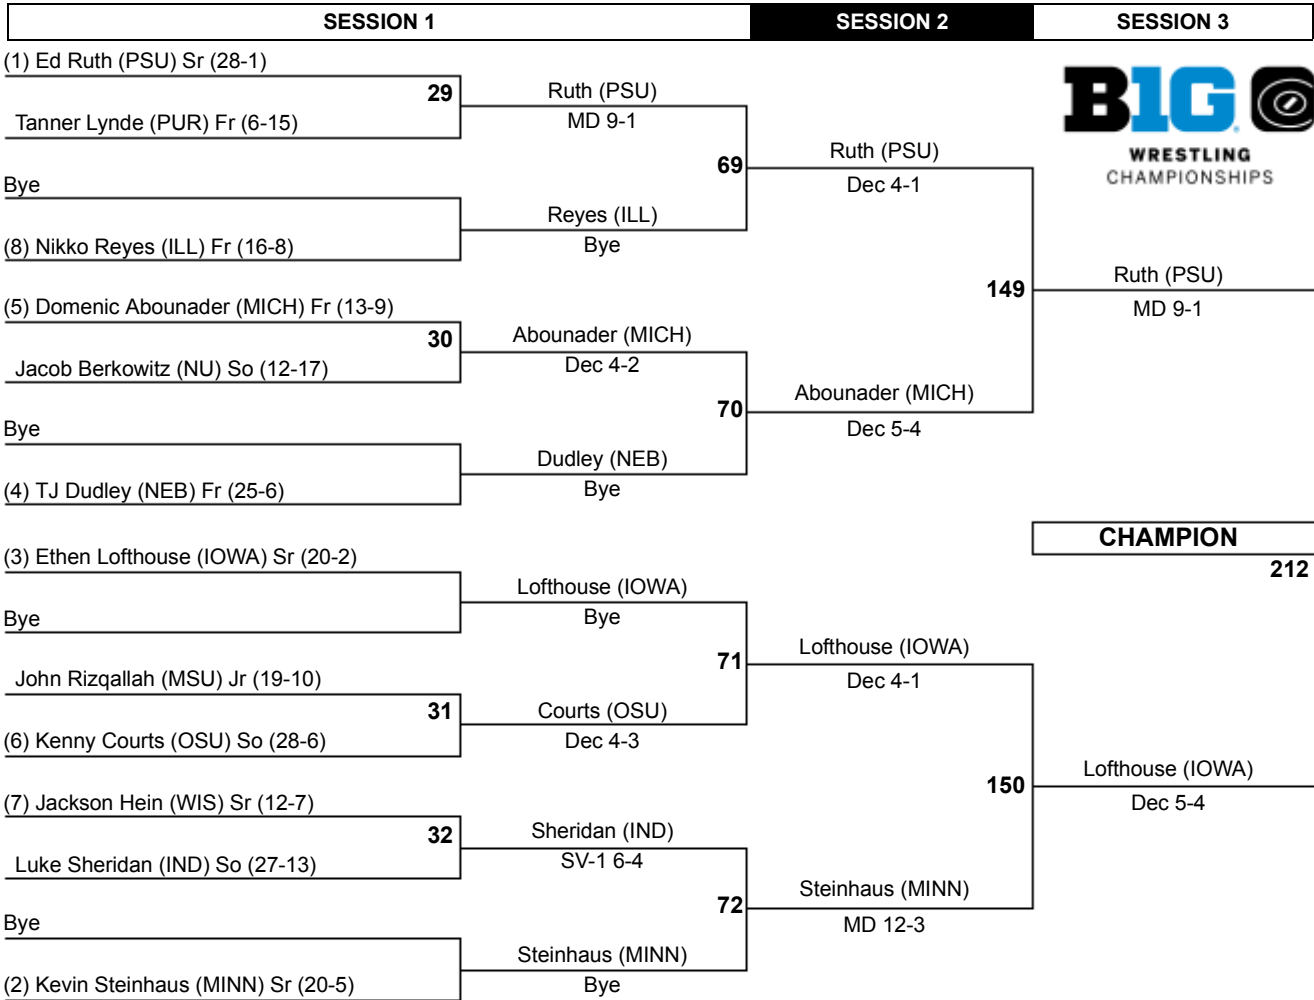

2014 Big Ten Wrestling Championships

184