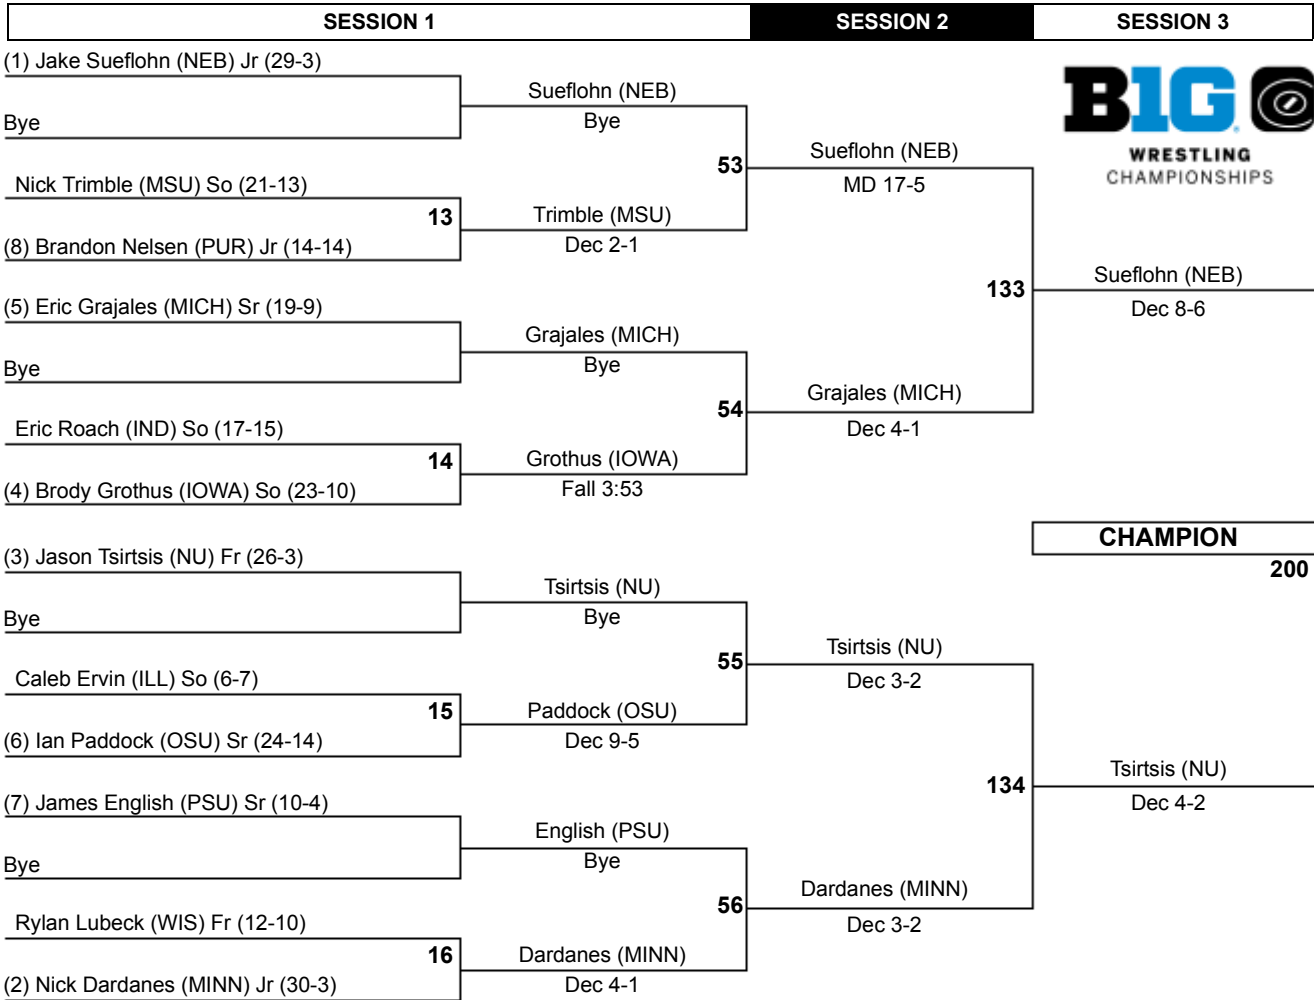

2014 Big Ten Wrestling Championships

149

Paddock (OSU)	
Ervin (ILL)	184
7TH	

Loser of 167	
Loser of 168	202
5TH