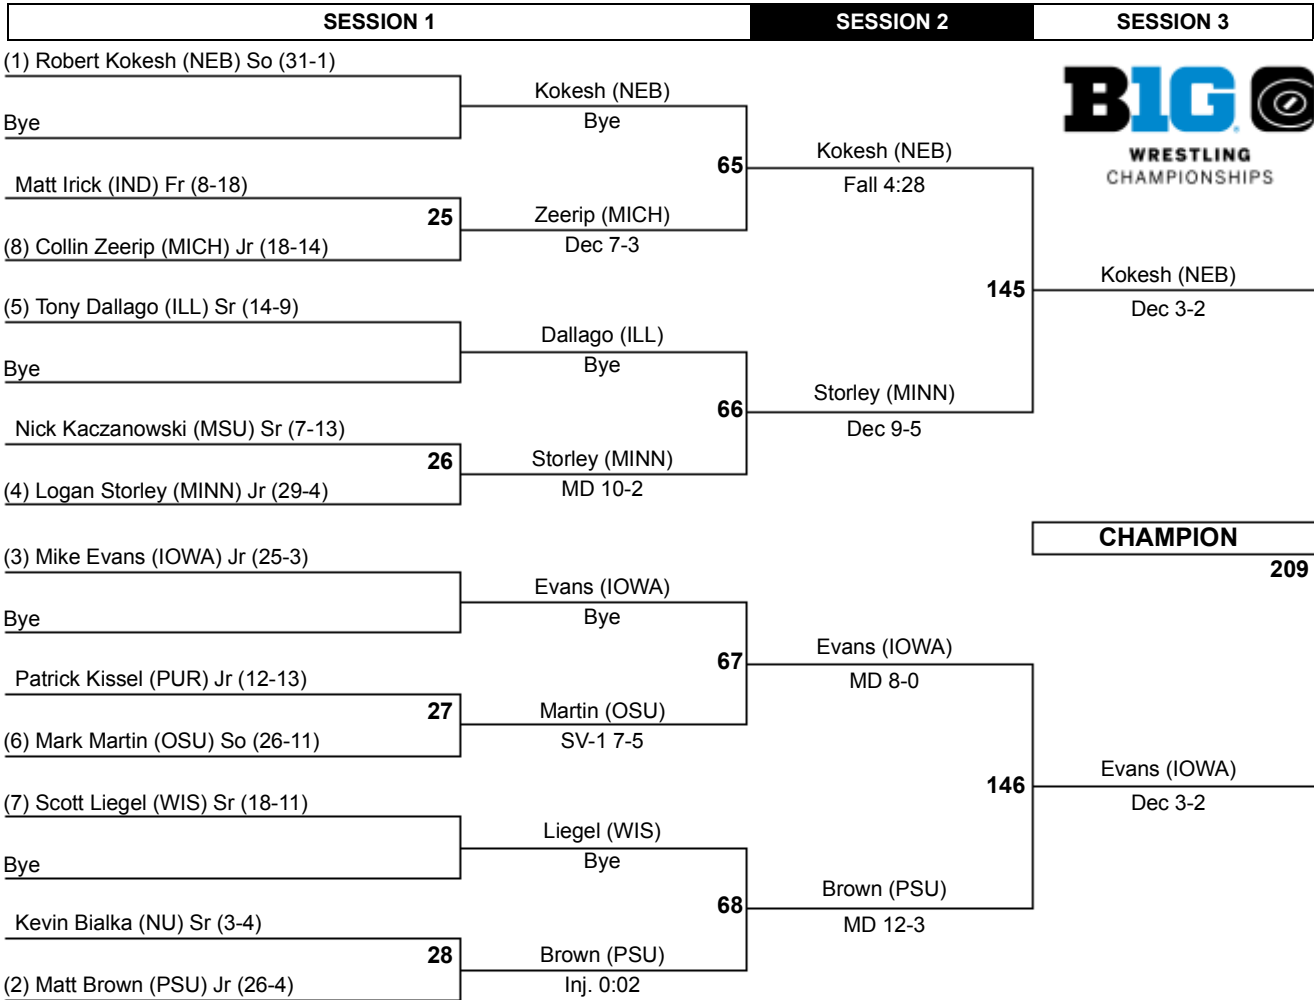

2014 Big Ten Wrestling Championships

174