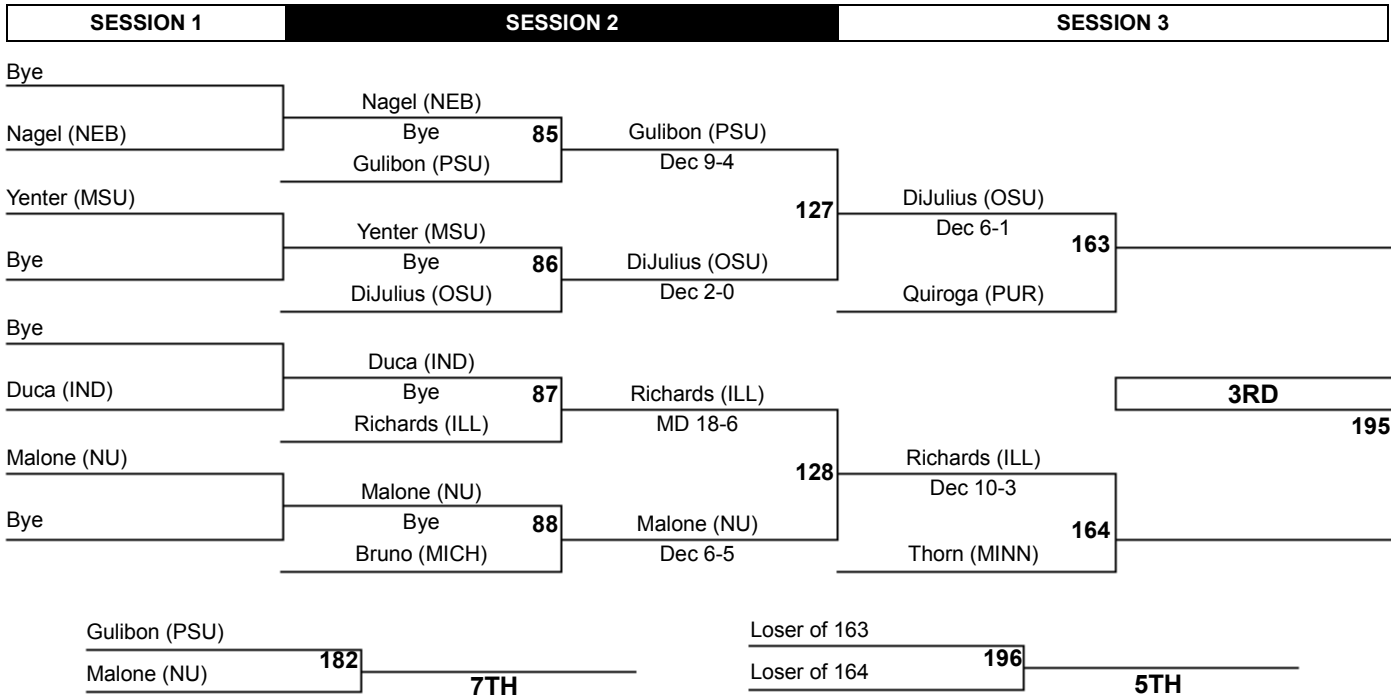

## Team Scores

	Team Name	Points	1st	2nd	3rd	4th	5th	6th	7th	8th	Total
1.	Penn State	122.0	0	5	0	0	0	3	0	2	10
2.	Iowa	121.0	0	5	0	0	0	4	0	0	9
3.	Minnesota	86.0	0	1	0	0	0	8	0	0	9
4.	Ohio State	73.5	0	3	0	0	0	3	0	3	9
5.	Illinois	69.5	0	1	0	0	0	5	0	3	9
6.	Nebraska	68.0	0	4	0	0	0	2	0	0	6
7.	Wisconsin	58.0	0	1	0	1	0	4	0	3	9
8.	Michigan	49.5	0	1	0	0	0	4	0	3	8
9.	Northwestern	44.0	0	1	0	1	0	3	0	1	6
10.	Indiana	34.0	0	1	0	1	0	1	0	2	5
11.	Purdue	30.0	0	2	0	0	0	2	0	2	6
12.	Michigan State	15.0	0	0	0	2	0	1	0	1	4

# 2014 Big Ten Wrestling Championships

125

# 2014 Big Ten Wrestling Championships

133