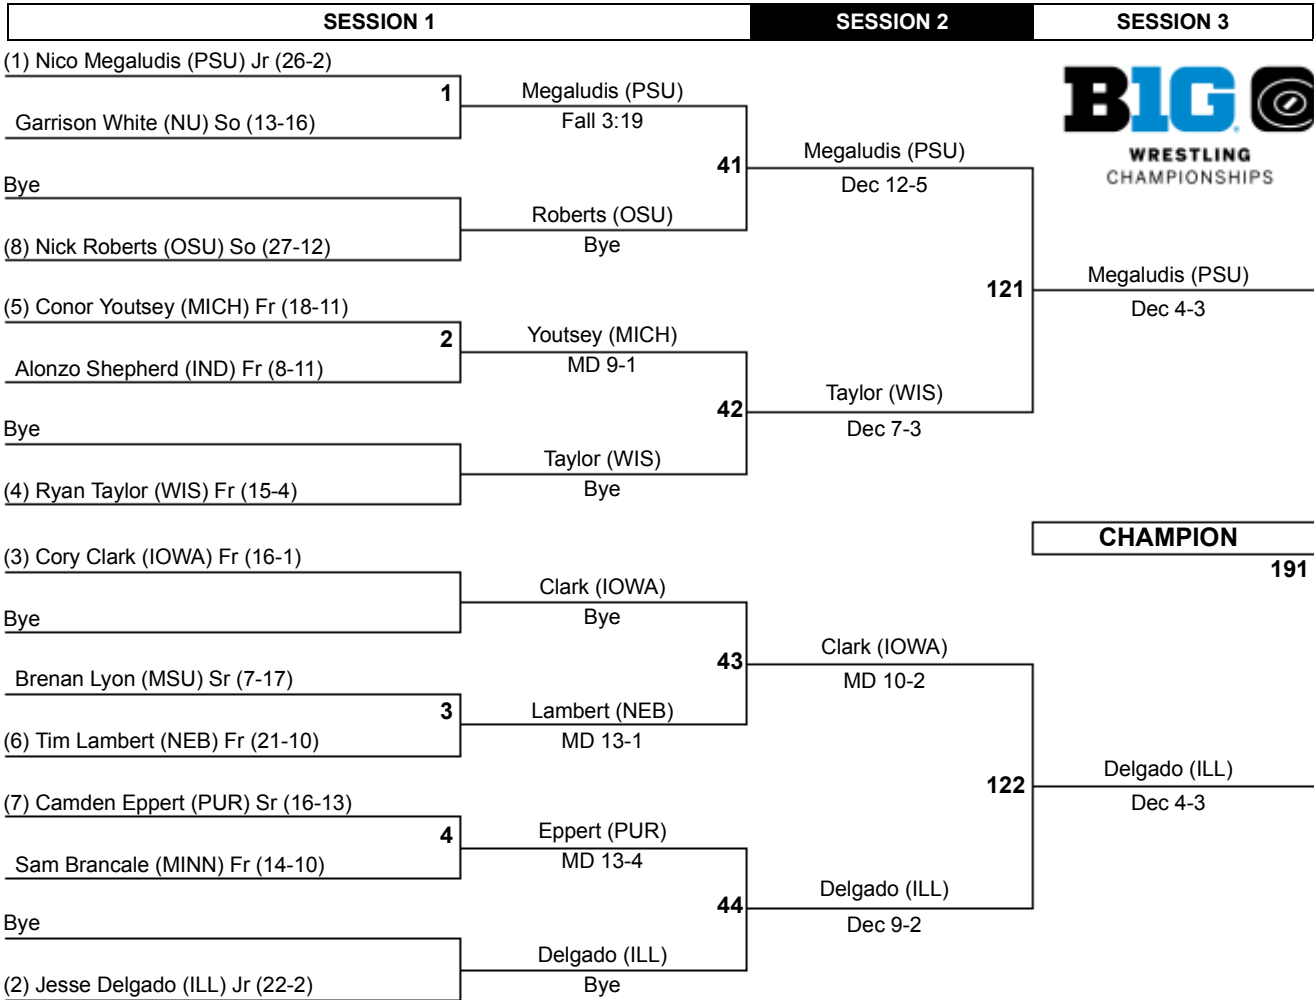

## Team Scores

	Team Name	Points	1st	2nd	3rd	4th	5th	6th	7th	8th	Total
1.	Penn State	122.0	0	5	0	0	0	3	0	2	10
2.	Iowa	121.0	0	5	0	0	0	4	0	0	9
3.	Minnesota	86.0	0	1	0	0	0	8	0	0	9
4.	Ohio State	73.5	0	3	0	0	0	3	0	3	9
5.	Illinois	69.5	0	1	0	0	0	5	0	3	9
6.	Nebraska	68.0	0	4	0	0	0	2	0	0	6
7.	Wisconsin	58.0	0	1	0	1	0	4	0	3	9
8.	Michigan	49.5	0	1	0	0	0	4	0	3	8
9.	Northwestern	44.0	0	1	0	1	0	3	0	1	6
10.	Indiana	34.0	0	1	0	1	0	1	0	2	5
11.	Purdue	30.0	0	2	0	0	0	2	0	2	6
12.	Michigan State	15.0	0	0	0	2	0	1	0	1	4

# 2014 Big Ten Wrestling Championships

125