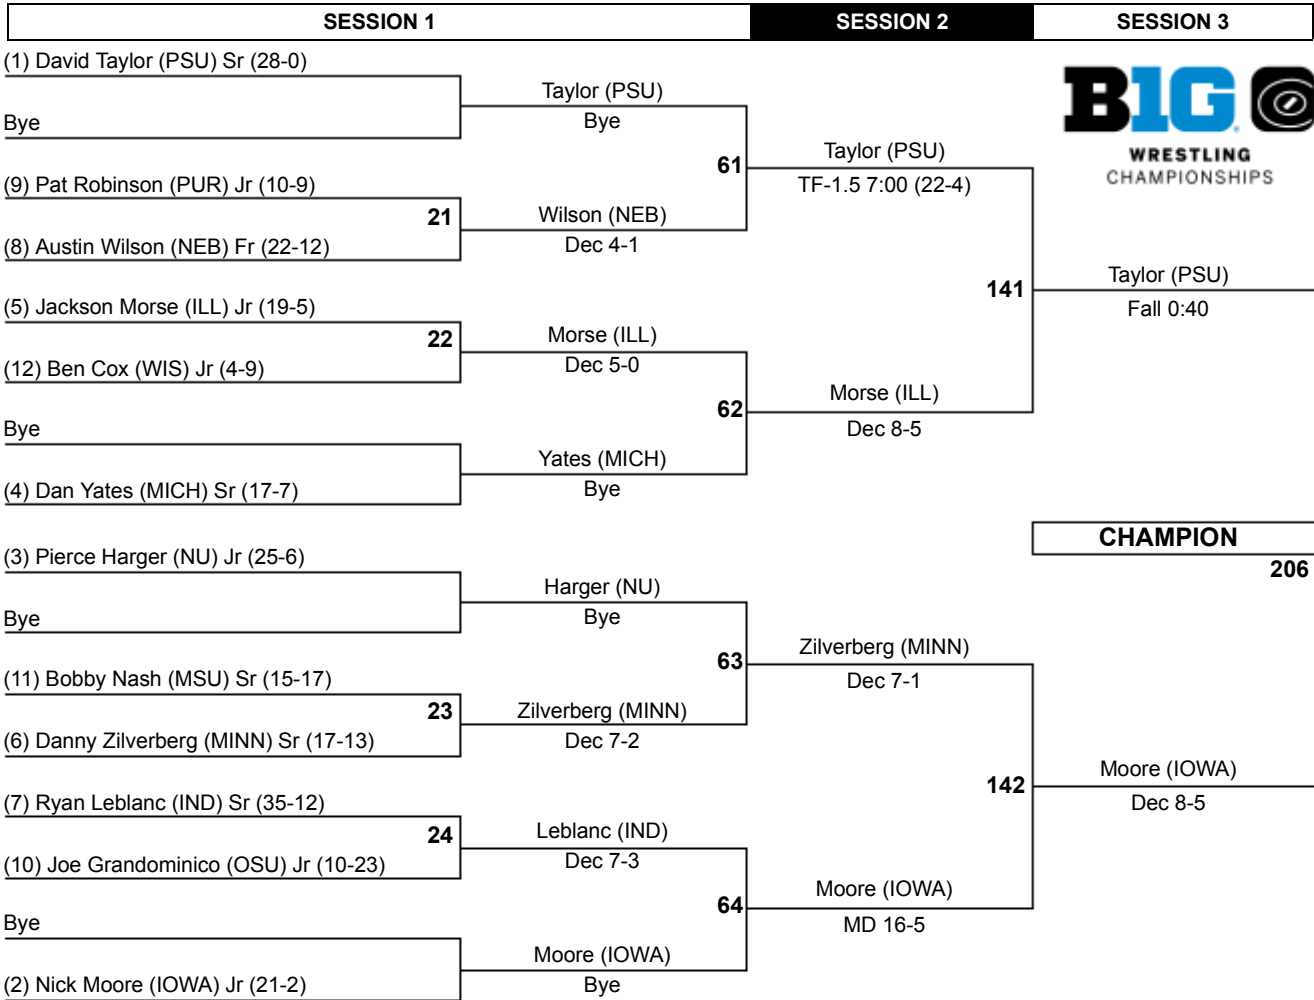

2014 Big Ten Wrestling Championships

165