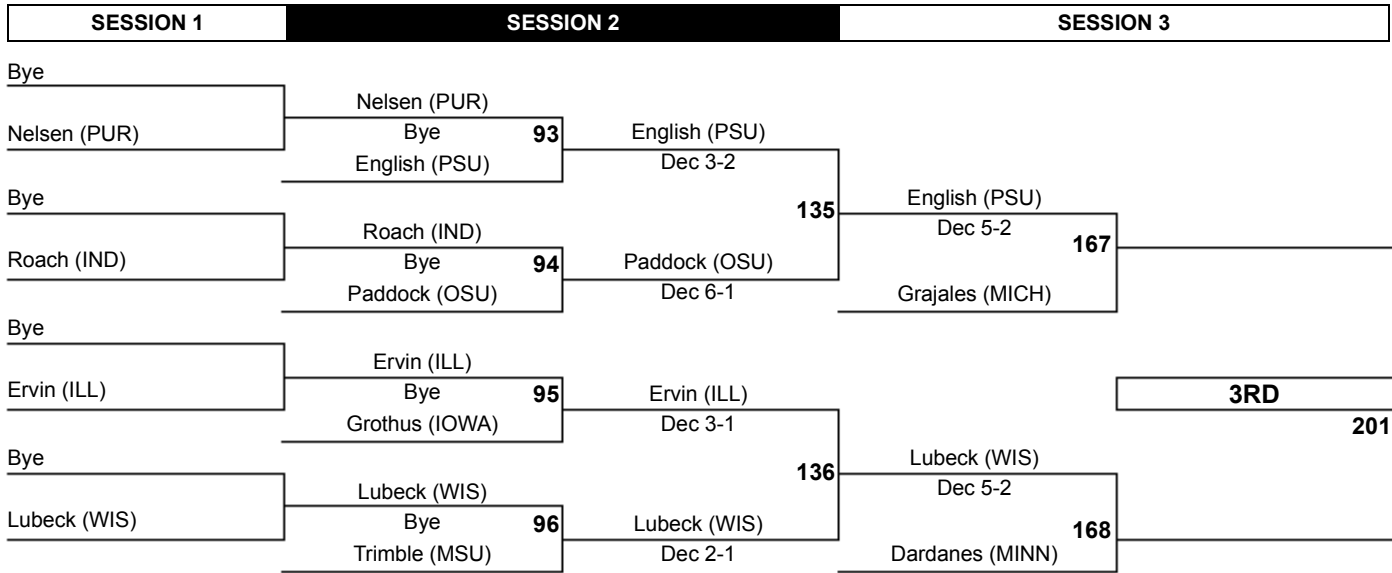

2014 Big Ten Wrestling Championships

149

Paddock (OSU)	
Ervin (ILL)	184
7TH	

Loser of 167	
Loser of 168	202
5TH