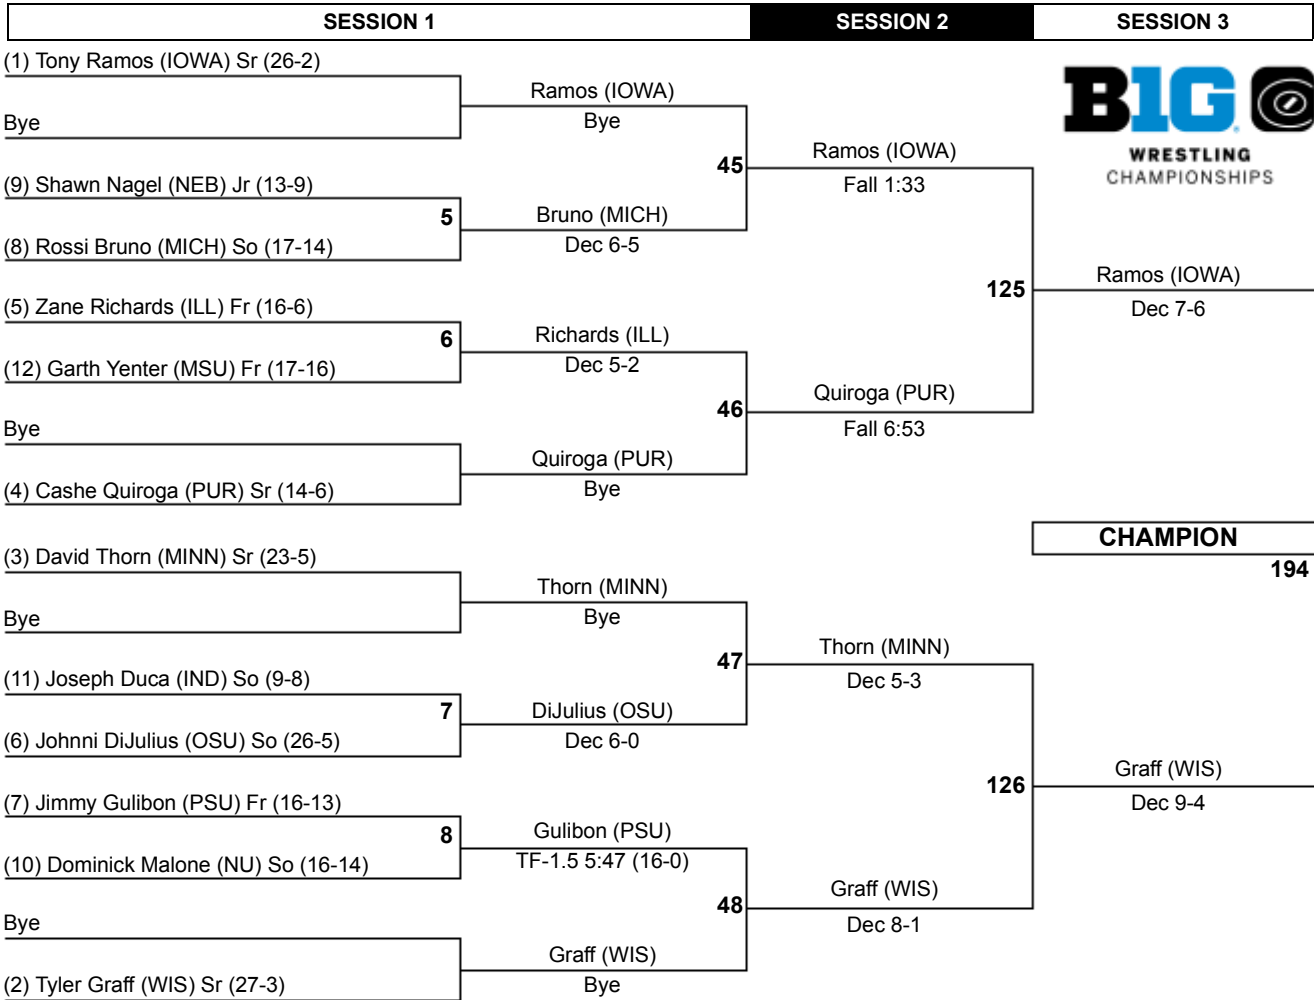

2014 Big Ten Wrestling Championships

133