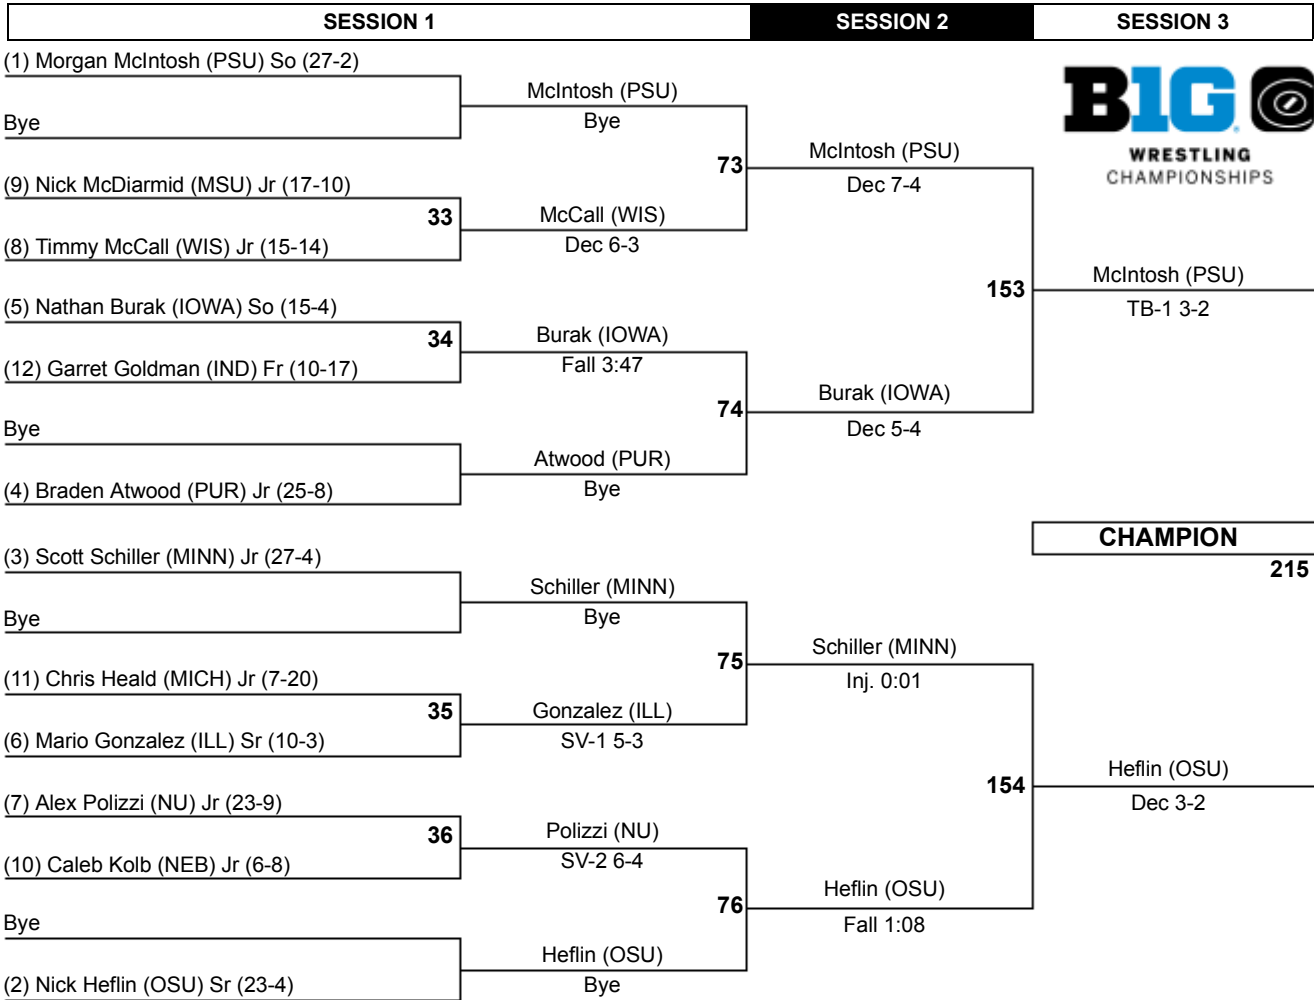

2014 Big Ten Wrestling Championships

197

7TH

5TH