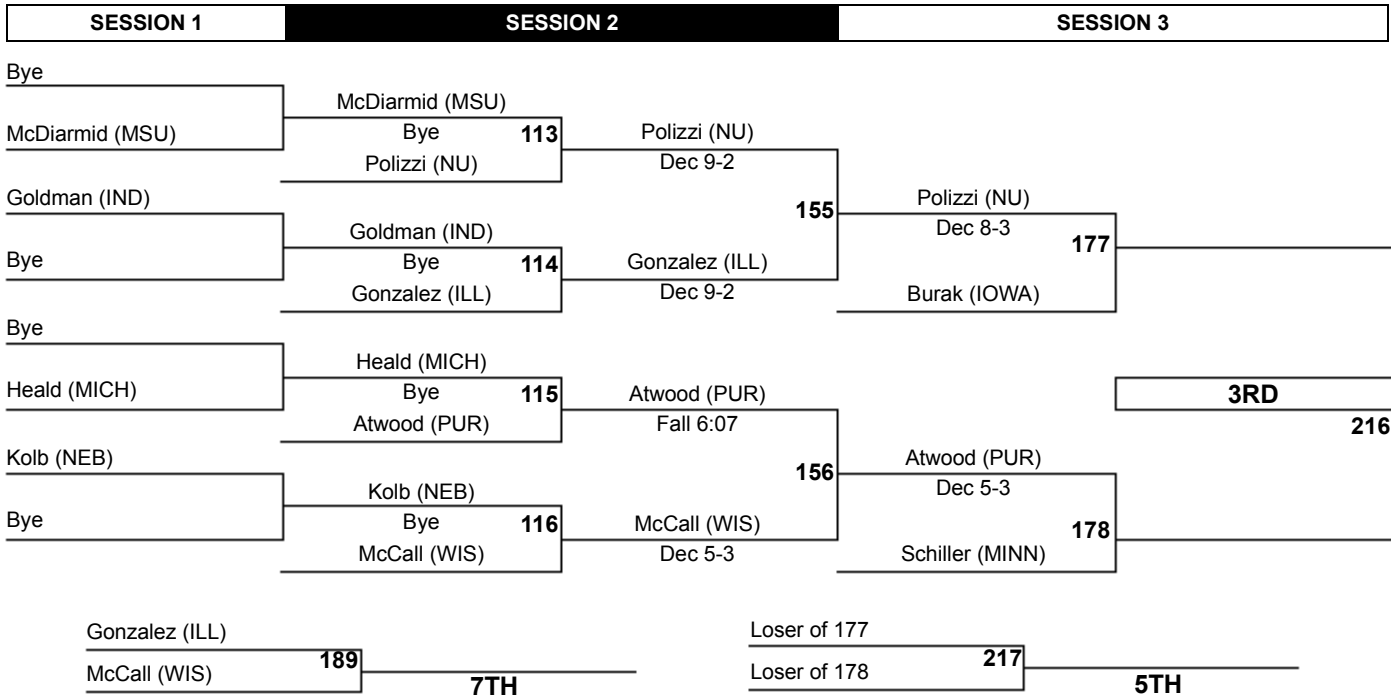

2014 Big Ten Wrestling Championships

197

7TH

5TH