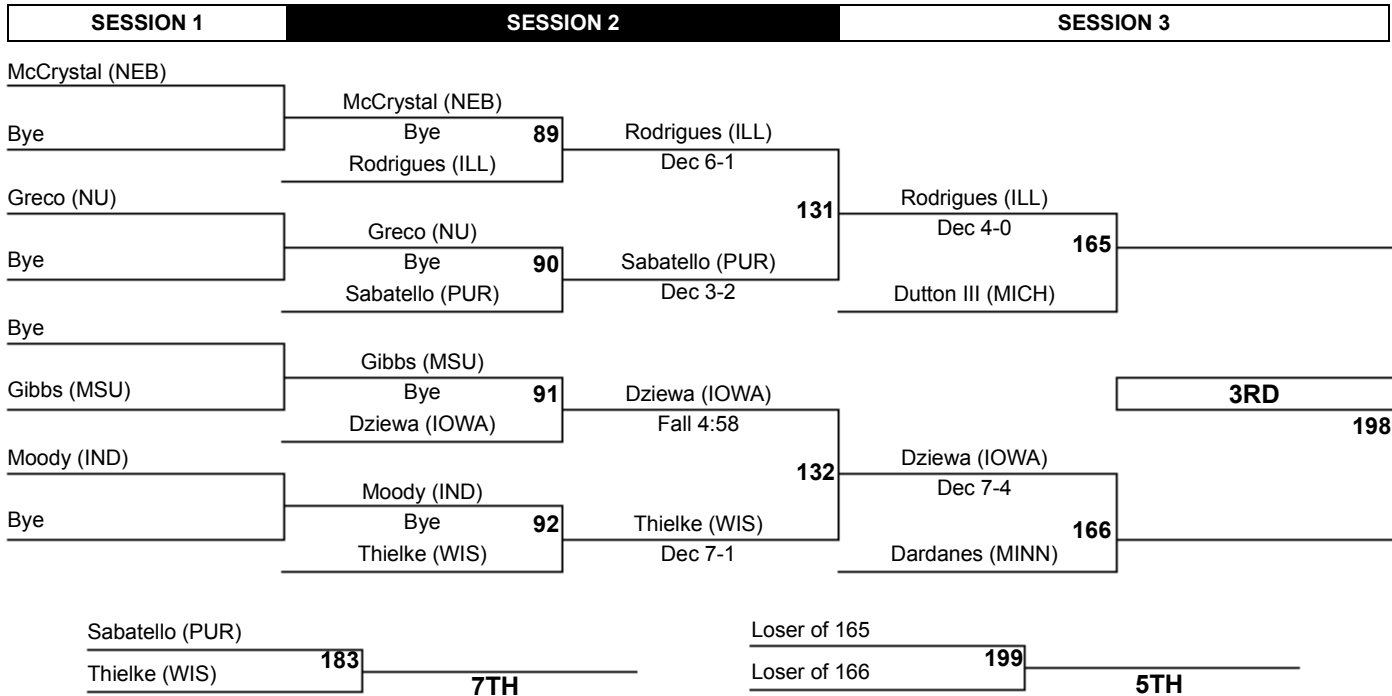

## Team Scores

	Team Name	Points	1st	2nd	3rd	4th	5th	6th	7th	8th	Total
1.	Penn State	122.0	0	5	0	0	0	3	0	2	10
2.	Iowa	121.0	0	5	0	0	0	4	0	0	9
3.	Minnesota	86.0	0	1	0	0	0	8	0	0	9
4.	Ohio State	73.5	0	3	0	0	0	3	0	3	9
5.	Illinois	69.5	0	1	0	0	0	5	0	3	9
6.	Nebraska	68.0	0	4	0	0	0	2	0	0	6
7.	Wisconsin	58.0	0	1	0	1	0	4	0	3	9
8.	Michigan	49.5	0	1	0	0	0	4	0	3	8
9.	Northwestern	44.0	0	1	0	1	0	3	0	1	6
10.	Indiana	34.0	0	1	0	1	0	1	0	2	5
11.	Purdue	30.0	0	2	0	0	0	2	0	2	6
12.	Michigan State	15.0	0	0	0	2	0	1	0	1	4

# 2014 Big Ten Wrestling Championships

125

# 2014 Big Ten Wrestling Championships

133

# 2014 Big Ten Wrestling Championships

141