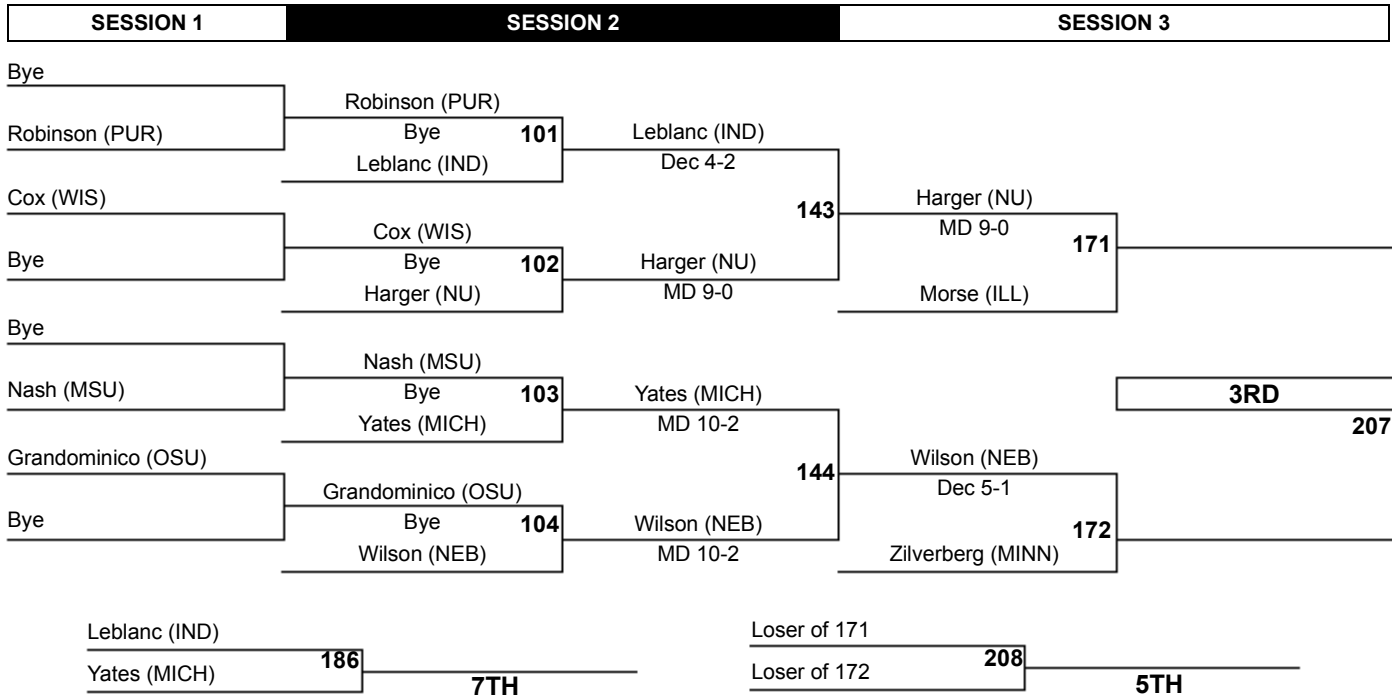

2014 Big Ten Wrestling Championships

165