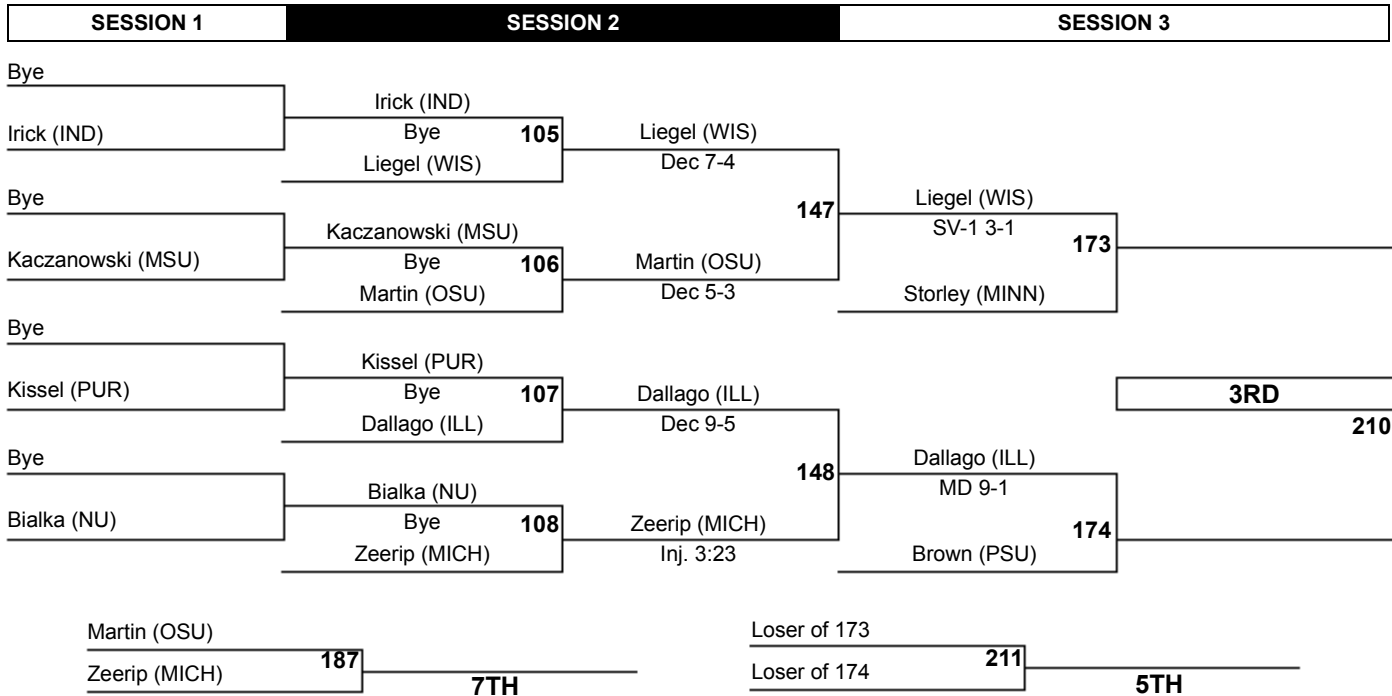

2014 Big Ten Wrestling Championships

174