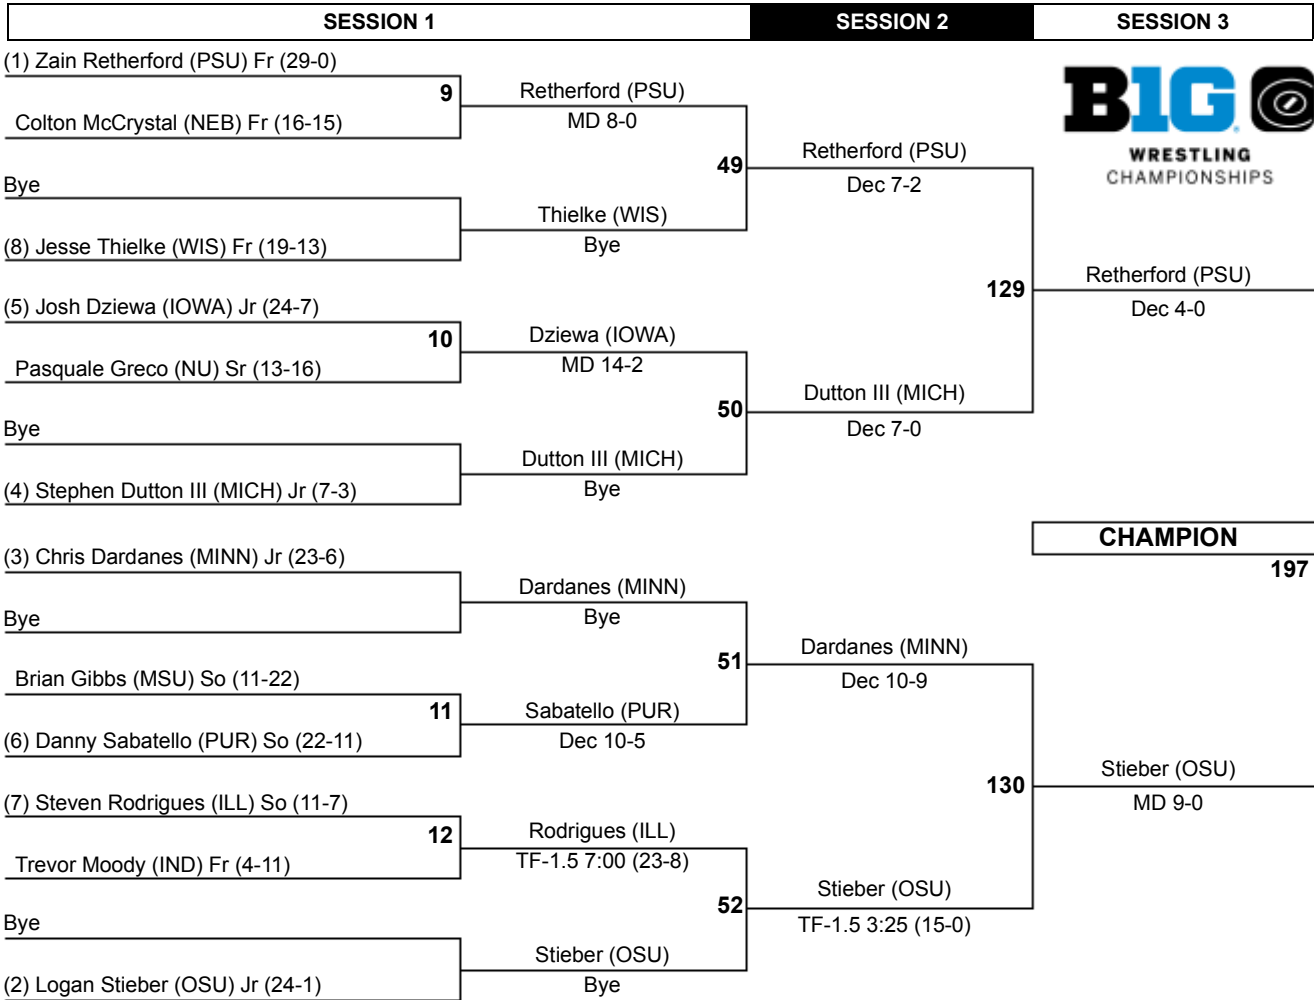

2014 Big Ten Wrestling Championships

141