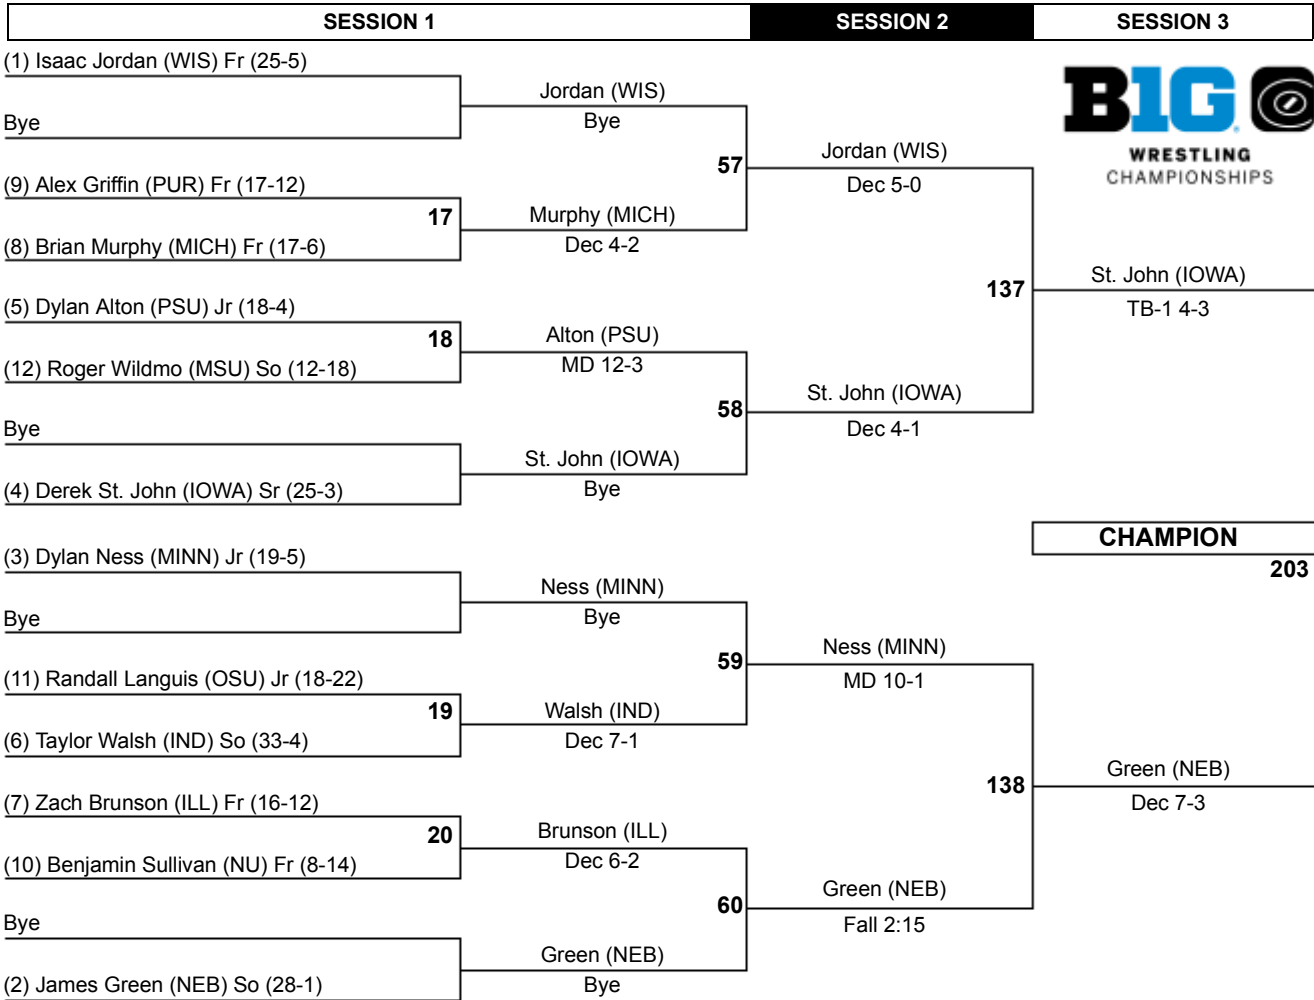

# 2014 Big Ten Wrestling Championships

141

# 2014 Big Ten Wrestling Championships

149

Paddock (OSU)	
Ervin (ILL)	<b>184</b>
<b>7TH</b>	

Loser of 167	
Loser of 168	<b>202</b>
<b>5TH</b>	

# 2014 Big Ten Wrestling Championships

157