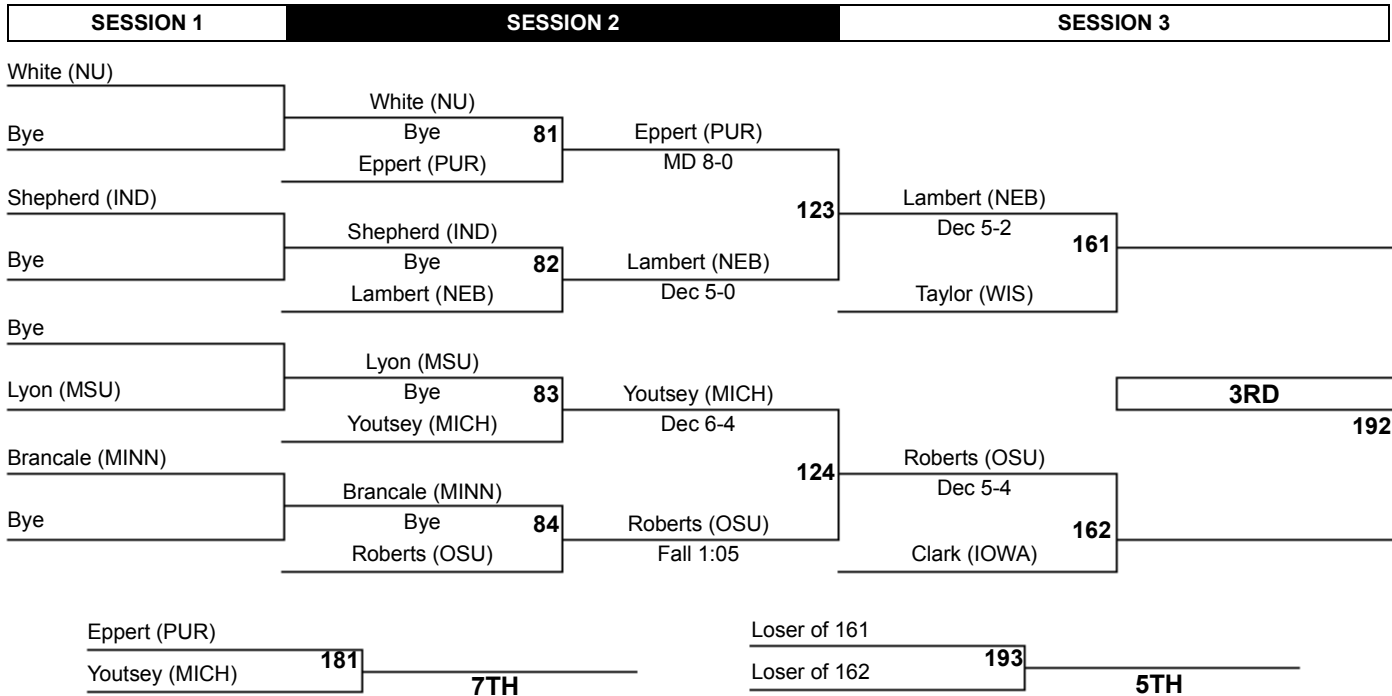

## Team Scores

	Team Name	Points	1st	2nd	3rd	4th	5th	6th	7th	8th	Total
1.	Penn State	122.0	0	5	0	0	0	3	0	2	10
2.	Iowa	121.0	0	5	0	0	0	4	0	0	9
3.	Minnesota	86.0	0	1	0	0	0	8	0	0	9
4.	Ohio State	73.5	0	3	0	0	0	3	0	3	9
5.	Illinois	69.5	0	1	0	0	0	5	0	3	9
6.	Nebraska	68.0	0	4	0	0	0	2	0	0	6
7.	Wisconsin	58.0	0	1	0	1	0	4	0	3	9
8.	Michigan	49.5	0	1	0	0	0	4	0	3	8
9.	Northwestern	44.0	0	1	0	1	0	3	0	1	6
10.	Indiana	34.0	0	1	0	1	0	1	0	2	5
11.	Purdue	30.0	0	2	0	0	0	2	0	2	6
12.	Michigan State	15.0	0	0	0	2	0	1	0	1	4

# 2014 Big Ten Wrestling Championships

125

# 2014 Big Ten Wrestling Championships

133