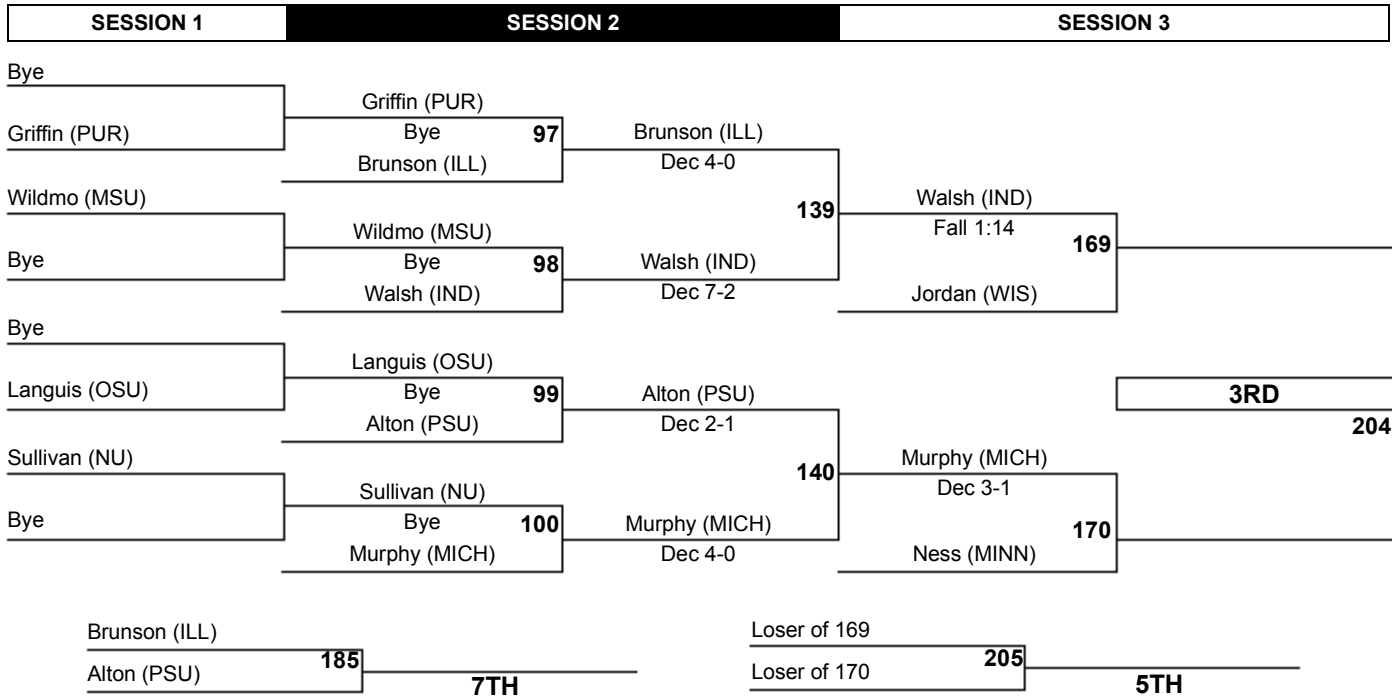

# 2014 Big Ten Wrestling Championships

141

# 2014 Big Ten Wrestling Championships

149

Paddock (OSU)	
Ervin (ILL)	<b>184</b>
<b>7TH</b>	

Loser of 167	
Loser of 168	<b>202</b>
<b>5TH</b>	

# 2014 Big Ten Wrestling Championships

157