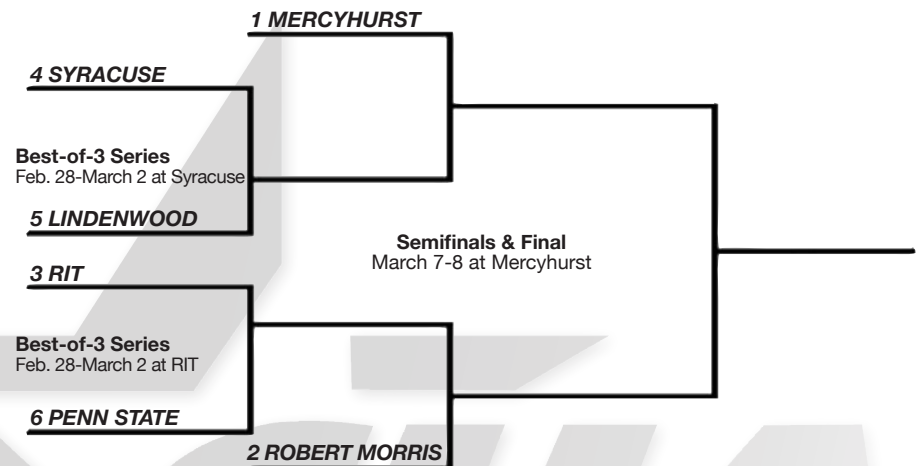

ALL-TIME CHA CHAMPIONS

Year	Regular Season	Tournament
2002-03	Mercyhurst	Mercyhurst
2003-04	Mercyhurst	Mercyhurst
2004-05	Mercyhurst	Mercyhurst
2005-06	Mercyhurst	Mercyhurst
2006-07	Mercyhurst	Mercyhurst
2007-08	Mercyhurst	Mercyhurst
2008-09	Mercyhurst	Mercyhurst
2009-10	Mercyhurst	Mercyhurst
2010-11	Mercyhurst	Mercyhurst
2011-12	Mercyhurst	Robert Morris
2012-13	Mercyhurst	Mercyhurst
2013-14	Mercyhurst	Mercyhurst

2014 TOURNAMENT SCHEDULE

1. **Friday, February 28**
   #6 Penn State at #3 RIT, 7 p.m.
   #5 Lindenwood at #4 Syracuse, 7 p.m.
2. **Saturday, March 1**
   #6 Penn State at #3 RIT, 2 p.m.
   #5 Lindenwood at #4 Syracuse, 2 p.m.
3. **Sunday, March 2 (if necessary)**
   #6 Penn State at #3 RIT, 2 p.m.
   #5 Lindenwood at #4 Syracuse, 2 p.m.
4. **Friday, March 7 (at Mercyhurst)**
   TBD vs. #2 Robert Morris
   TBD at #1 Mercyhurst
5. **Saturday, March 8 (at Mercyhurst)**
   CHA Final

2013 TOURNAMENT RESULTS

1. **CHA FIRST ROUND (at higher seed)**
   #3 RIT 1, #6 PENN STATE 0
   #3 RIT 3, #6 PENN STATE 2 (OT)
   RIT wins series, 2-0
2. #4 Robert Morris 2, #5 Lindenwood 1 (3OT)
   #4 Robert Morris 2, #5 Lindenwood 0
   Robert Morris wins series, 2-0
3. **CHA SEMIFINALS (at Mercyhurst)**
   #1 Mercyhurst 2, #4 Robert Morris 1
   #2 Syracuse 2, #3 RIT 1 (OT)
4. **CHA FINAL (at Mercyhurst)**
   #1 Mercyhurst 4, #2 Syracuse 1

2014 CHA TOURNAMENT BRACKET

COLLEGE HOCKEY AMERICA