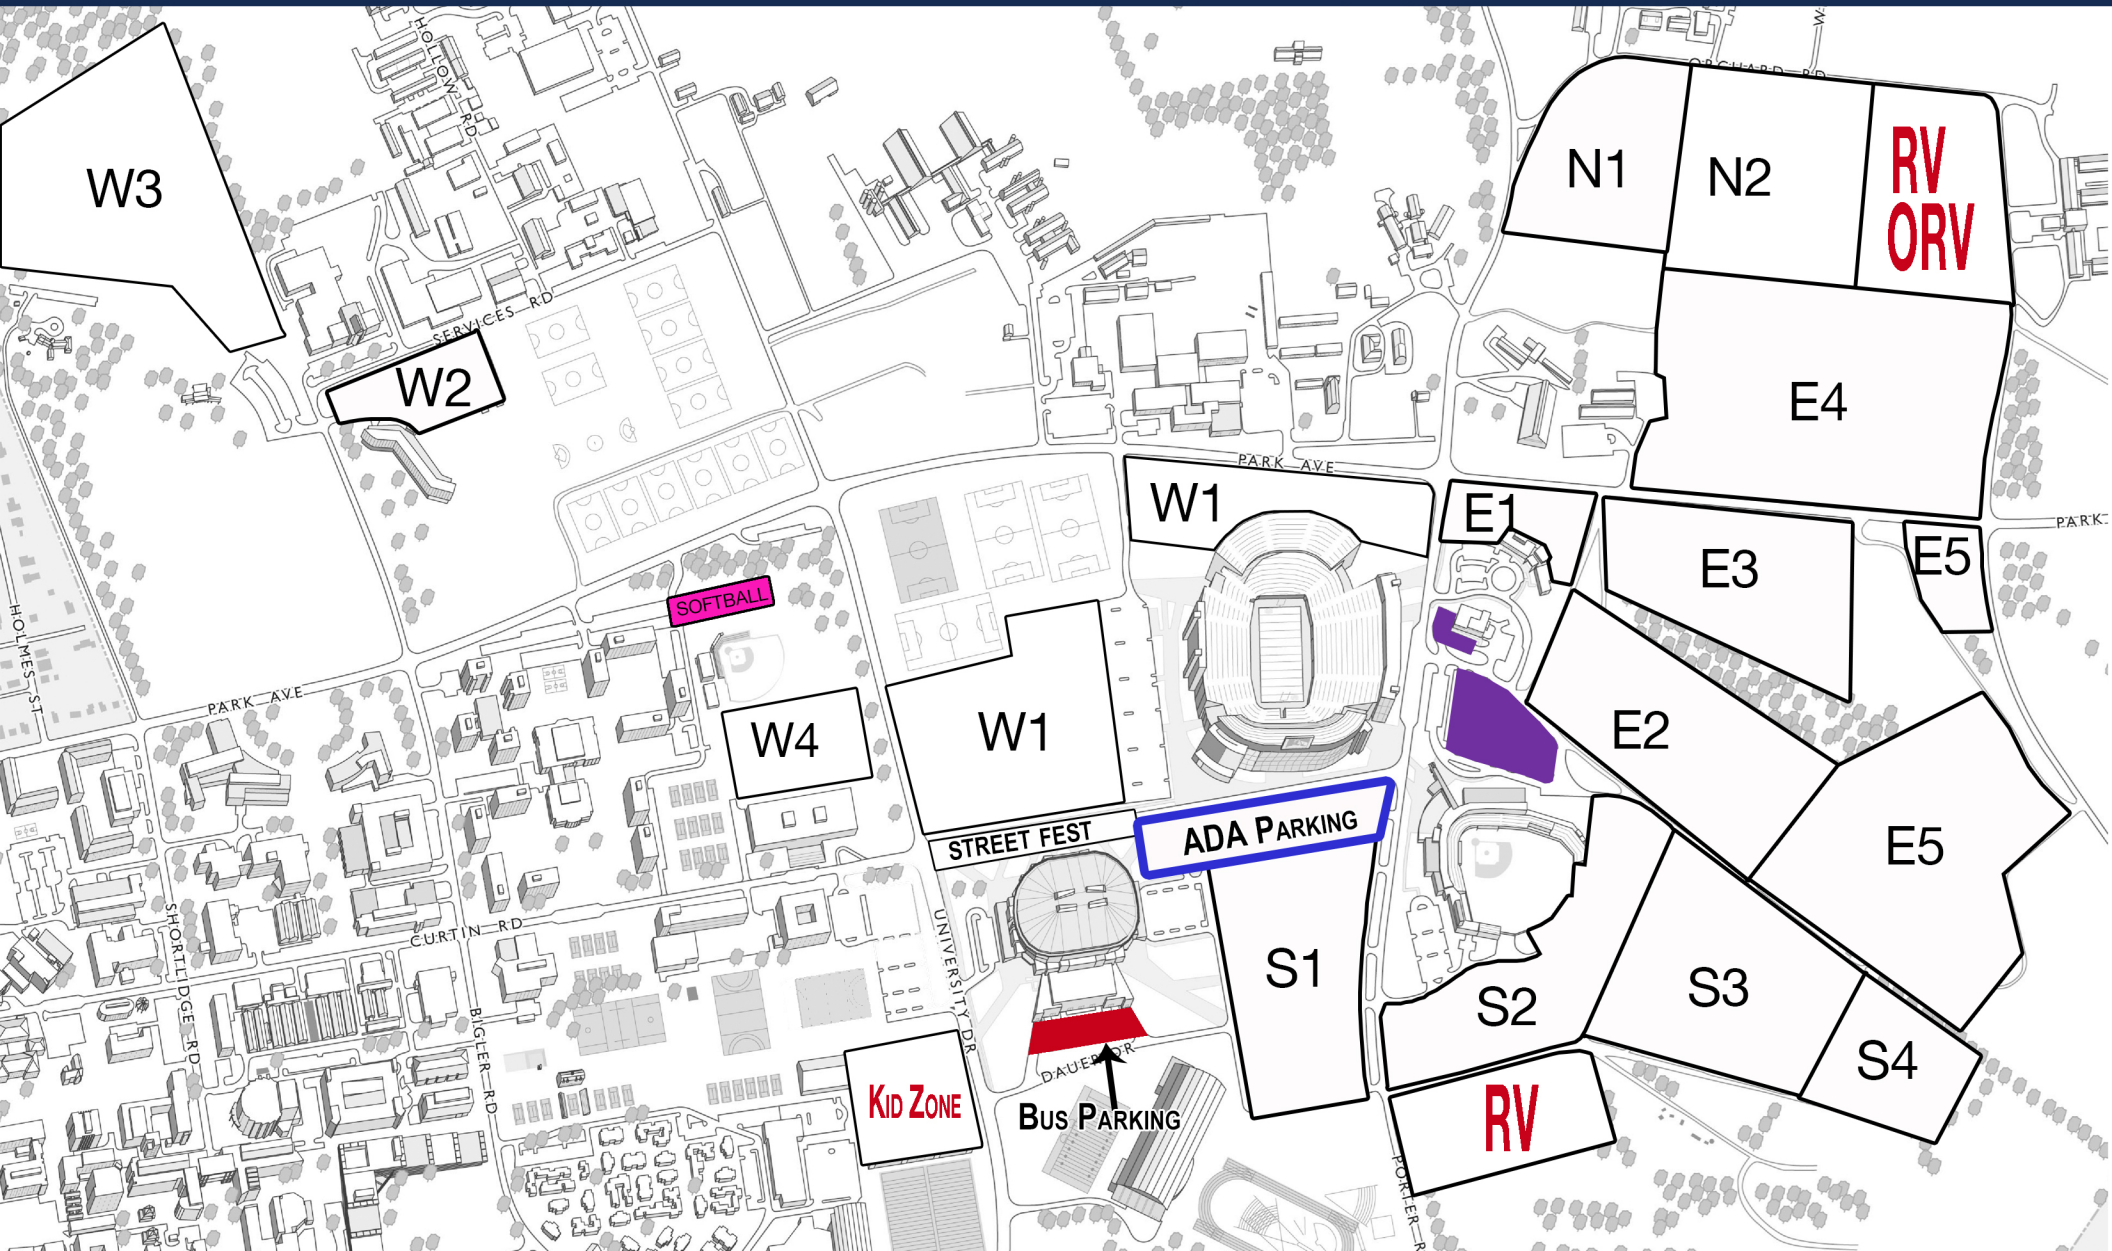

2016 BLUE WHITE PARKING MAP

Free Parking beginning Saturday at 8:00 am.
 Please print a Traffic Assistance placard from:
www.GoPSUsports.com

Overnight RV
 Friday 8:00 am through
 Saturday 4:00 am

ADA
 Must have
 state issued
 plate or placard