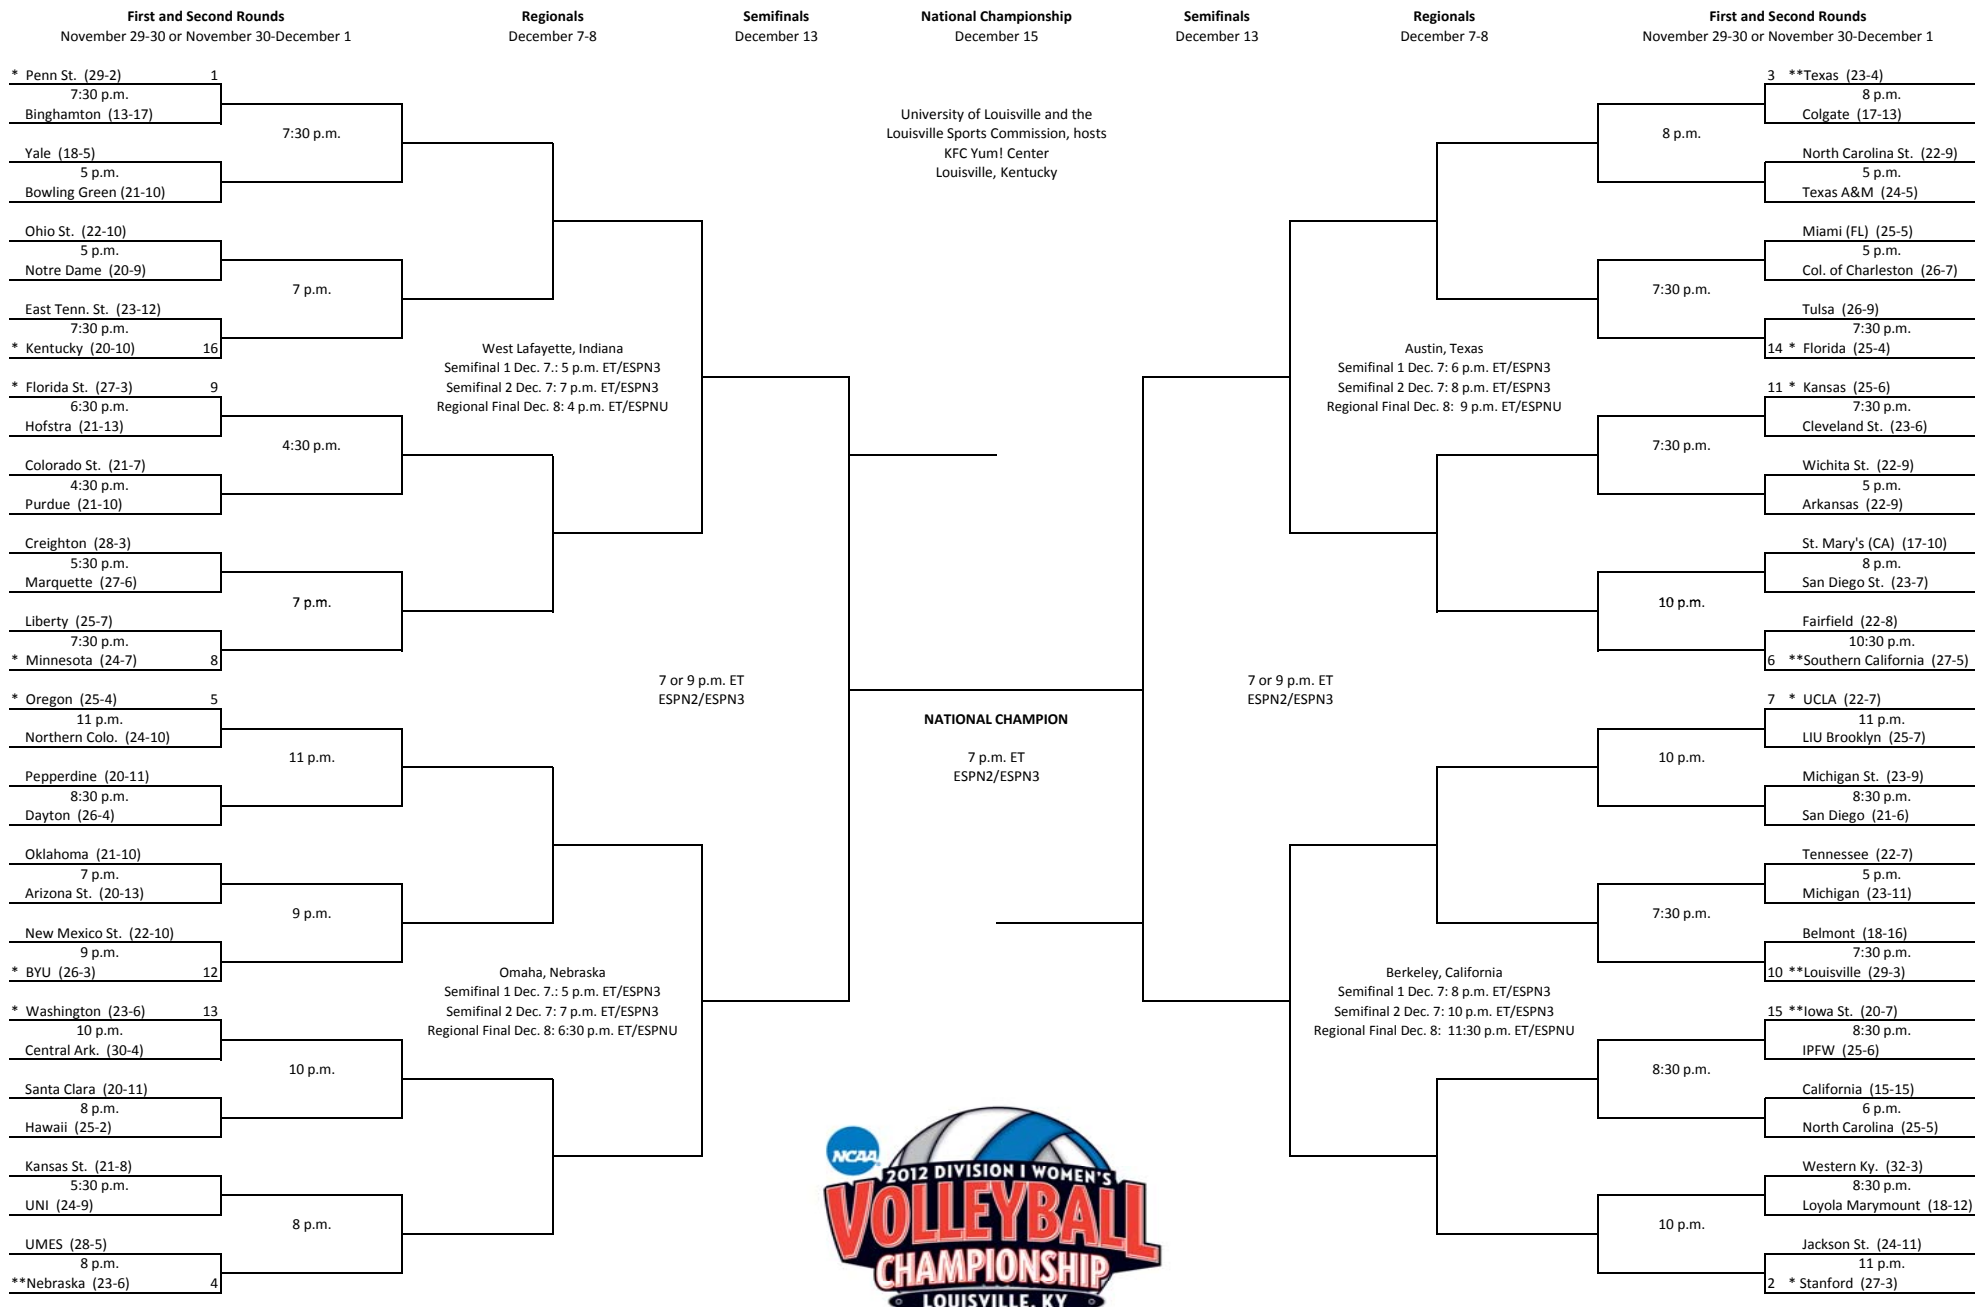

2012 Division I Women's VOLLEYBALL CHAMPIONSHIP

* Host Institution - Friday/Saturday, November 30-December 1.
 ** Host institution - Thursday/Friday, November 29-30.
 All times are ET