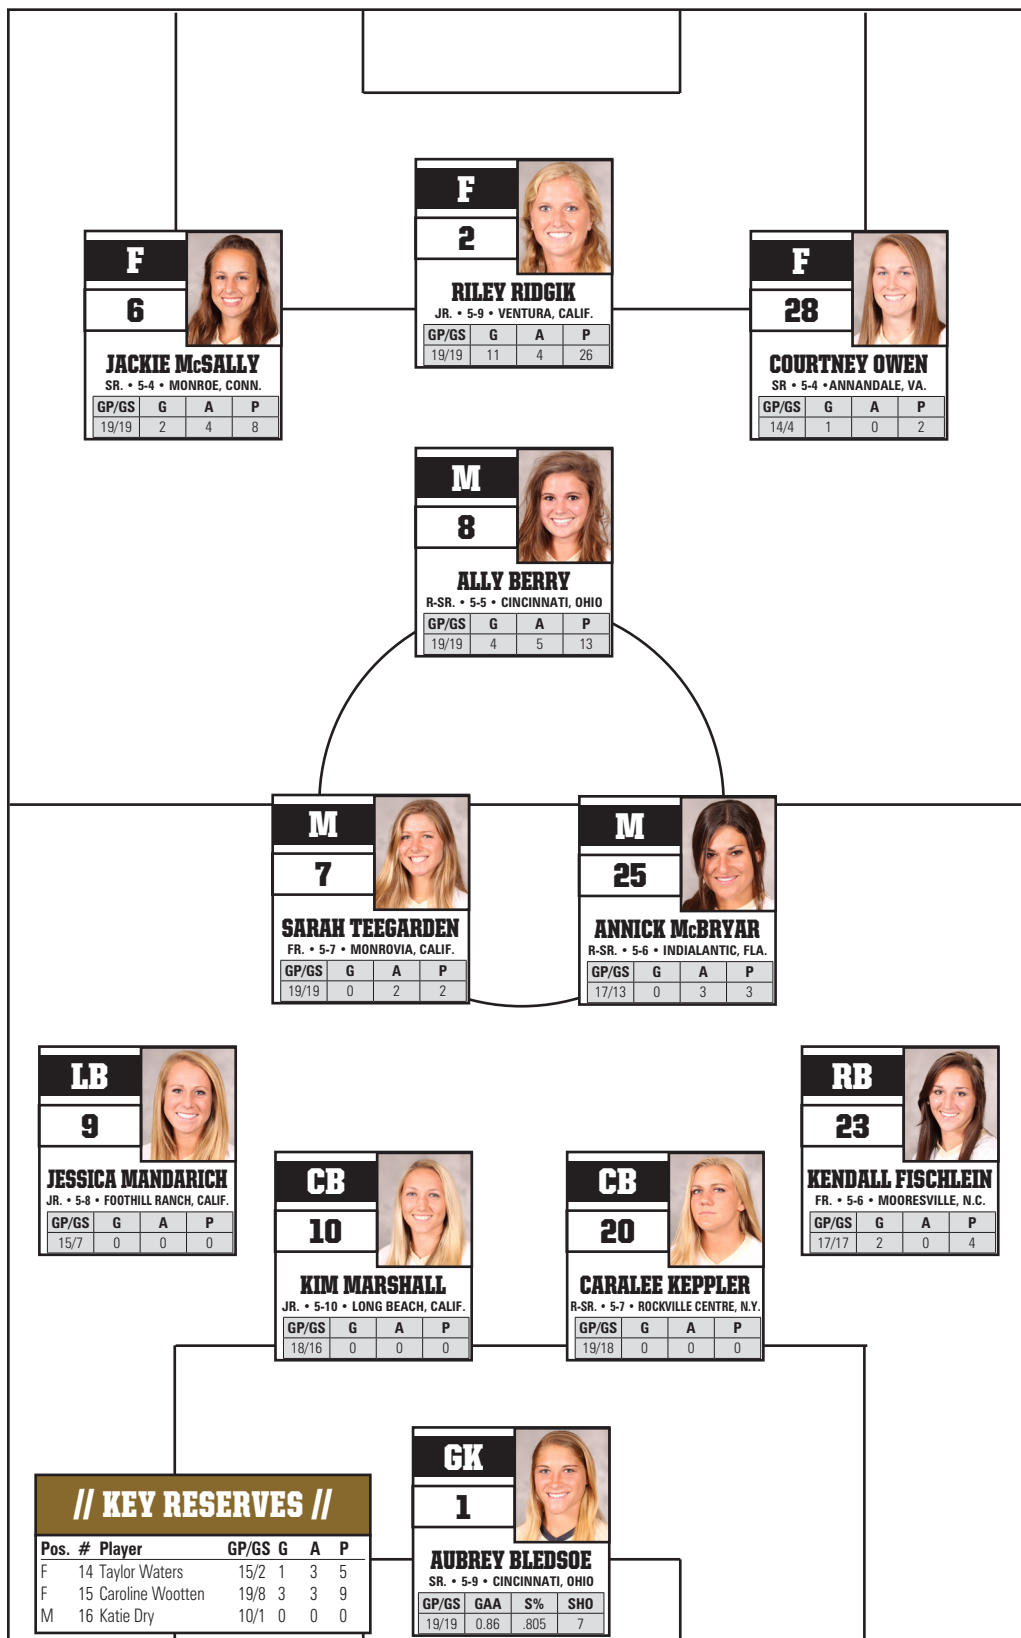

DEMON DEACON WOMEN'S SOCCER

WAKE THE DEMONS

// PROBABLE STARTERS //

// KEY RESERVES //

Pos. #	Player	GP/GS	G	A	P
F 14	Taylor Waters	15/2	1	3	5
F 15	Caroline Wootten	19/8	3	3	9
M 16	Katie Dry	10/1	0	0	0