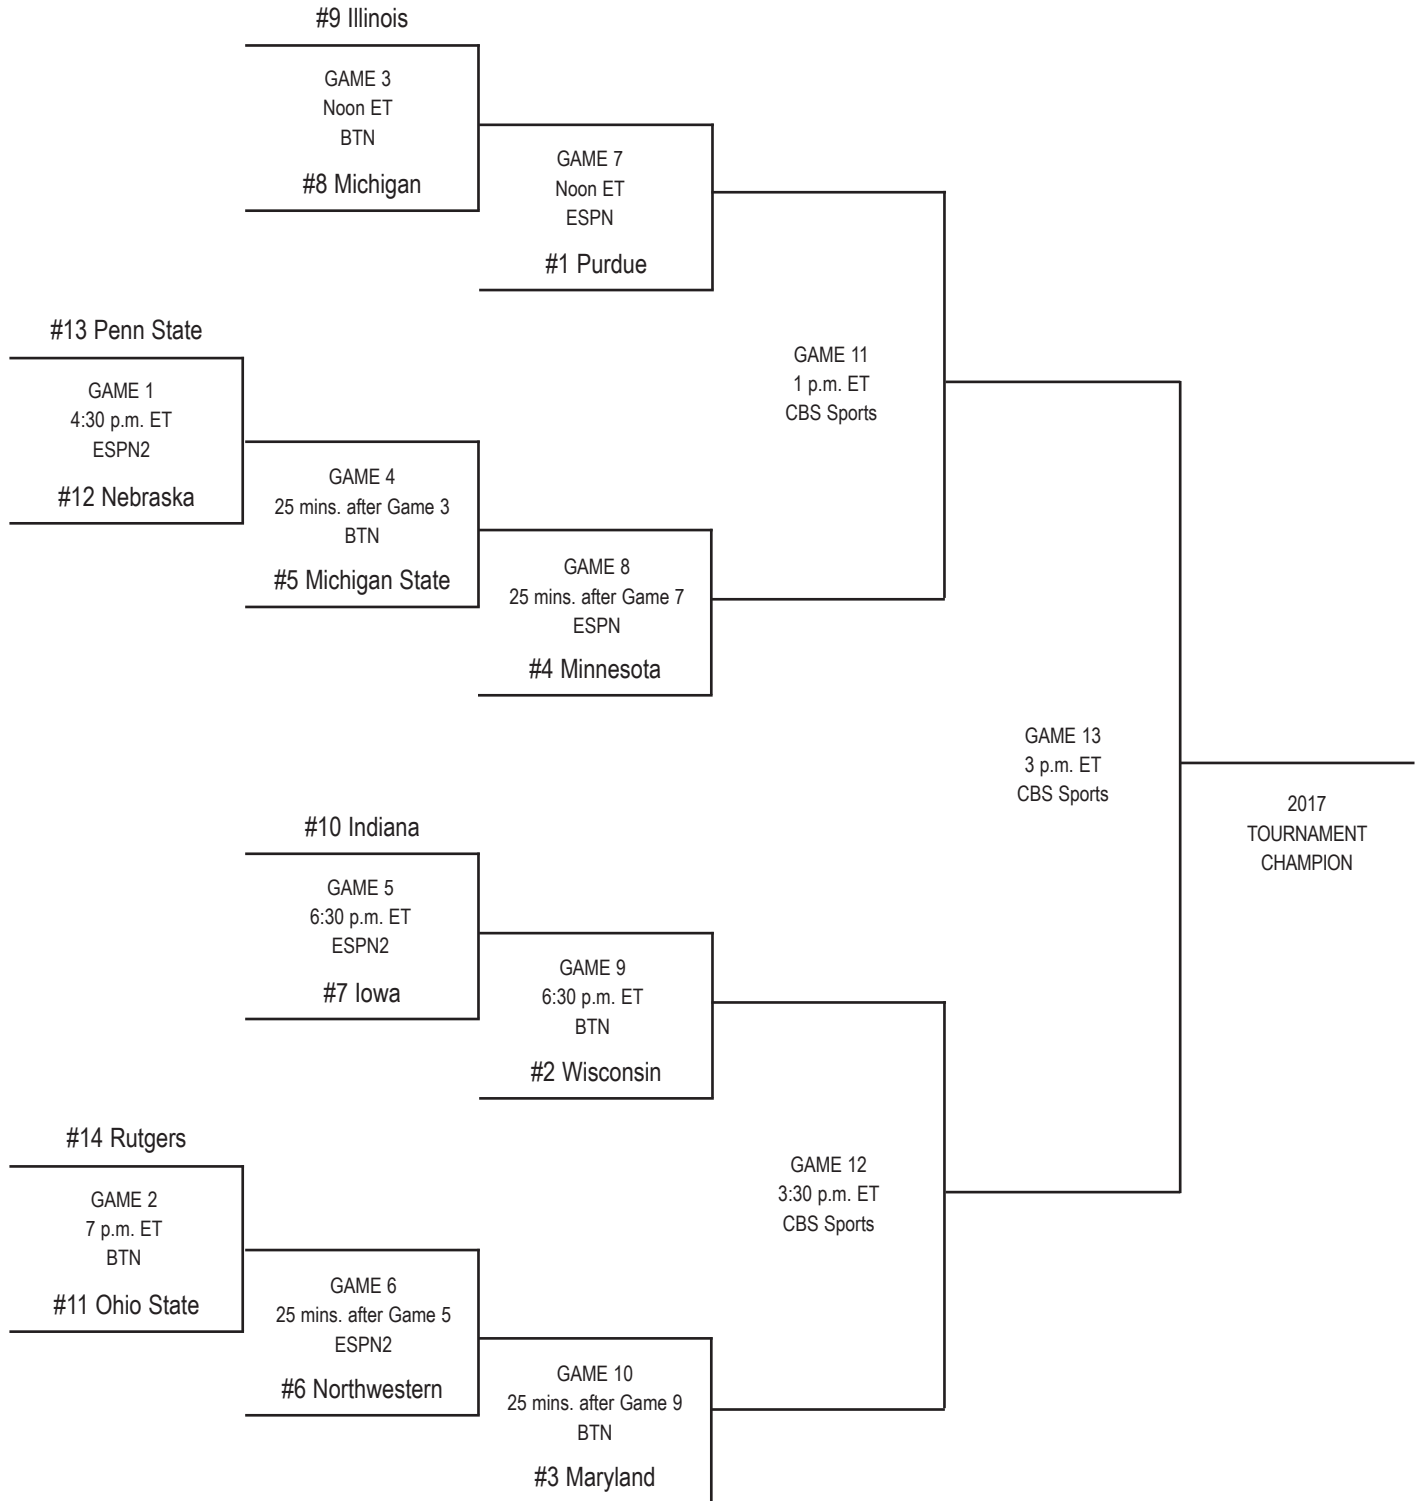

# BIG TEN TOURNAMENT BRACKET

MARCH 8-12 • VERIZON CENTER • WASHINGTON, D.C.

MARCH 8

MARCH 9

MARCH 10

MARCH 11

MARCH 12