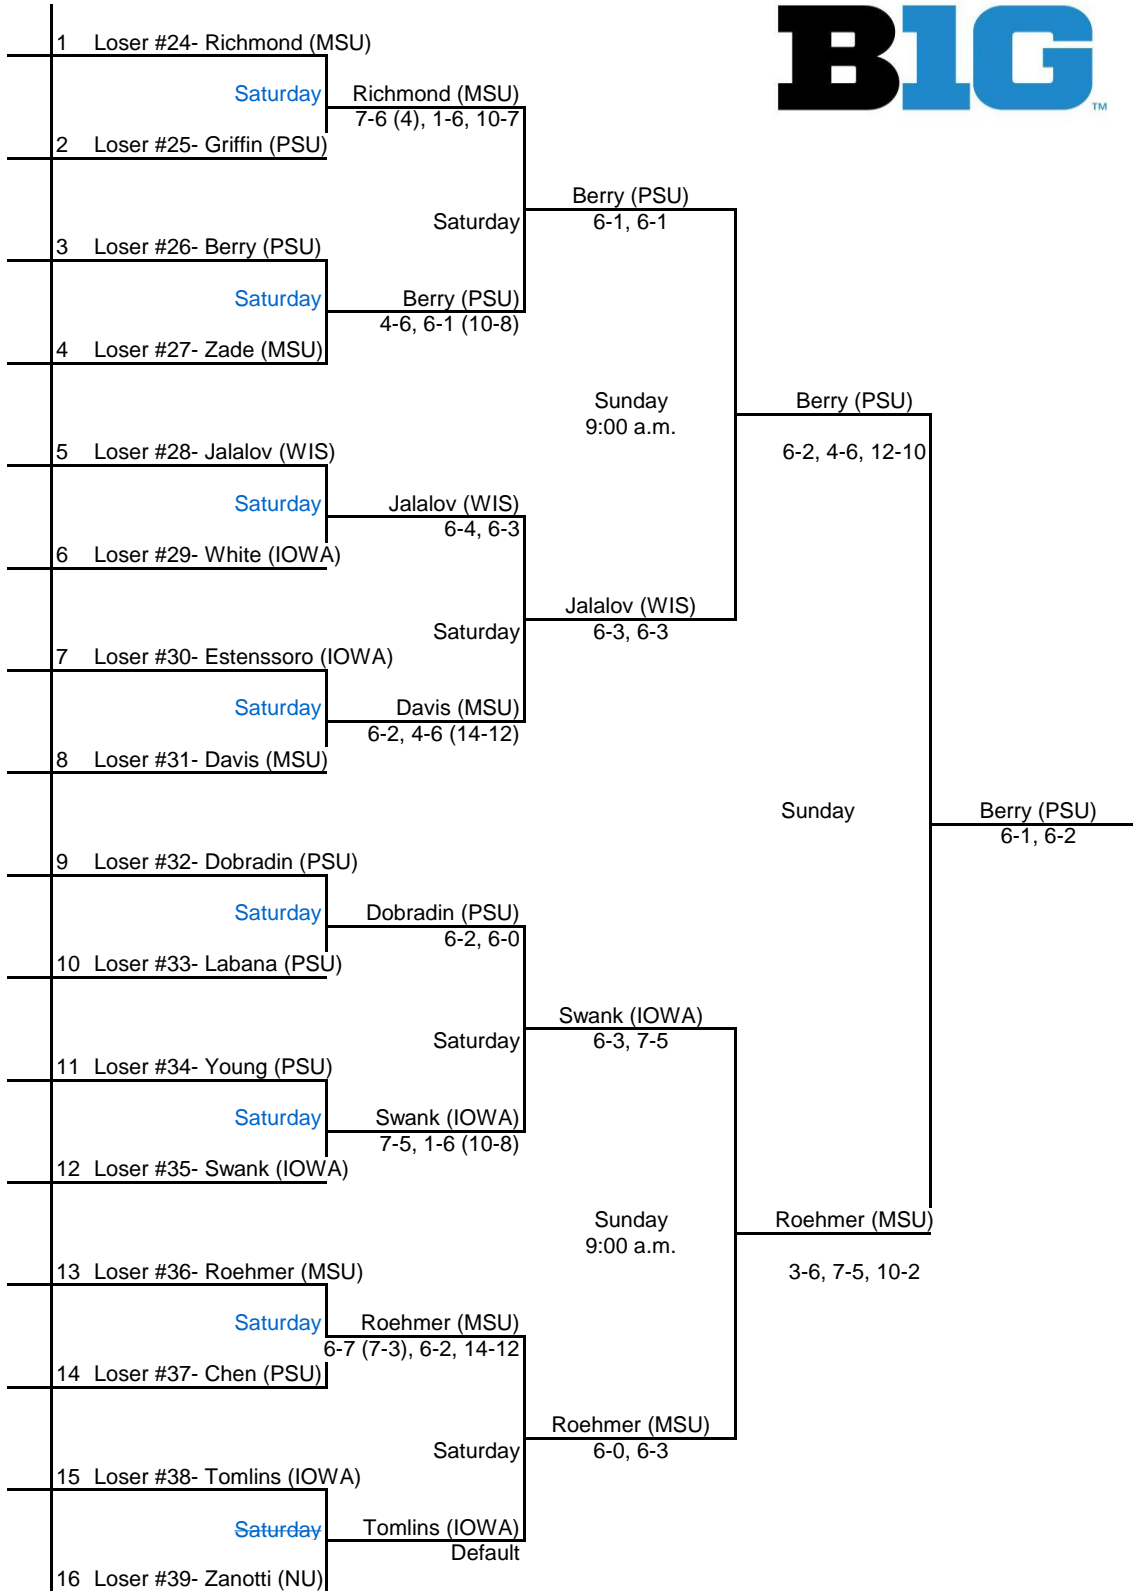

2012 Big Ten Men's Indoor Tennis Championships

Hosted by the University of Wisconsin * Nov. 2-5, 2012

2012 Big Ten Men's Indoor Tennis Championships

Hosted by the University of Wisconsin * Nov. 2-5, 2012

2012 Big Ten Men's Indoor Tennis Championships

Hosted by the University of Wisconsin * Nov. 2-5, 2012

Seeds	
1	Pfister/Lied (MSU)
2	Buzzi/Newman (MICH)
3	Zhu/Franks (MICH)
4	Jalalov/Wikberg (WIS)

2012 Big Ten Men's Indoor Tennis Championships