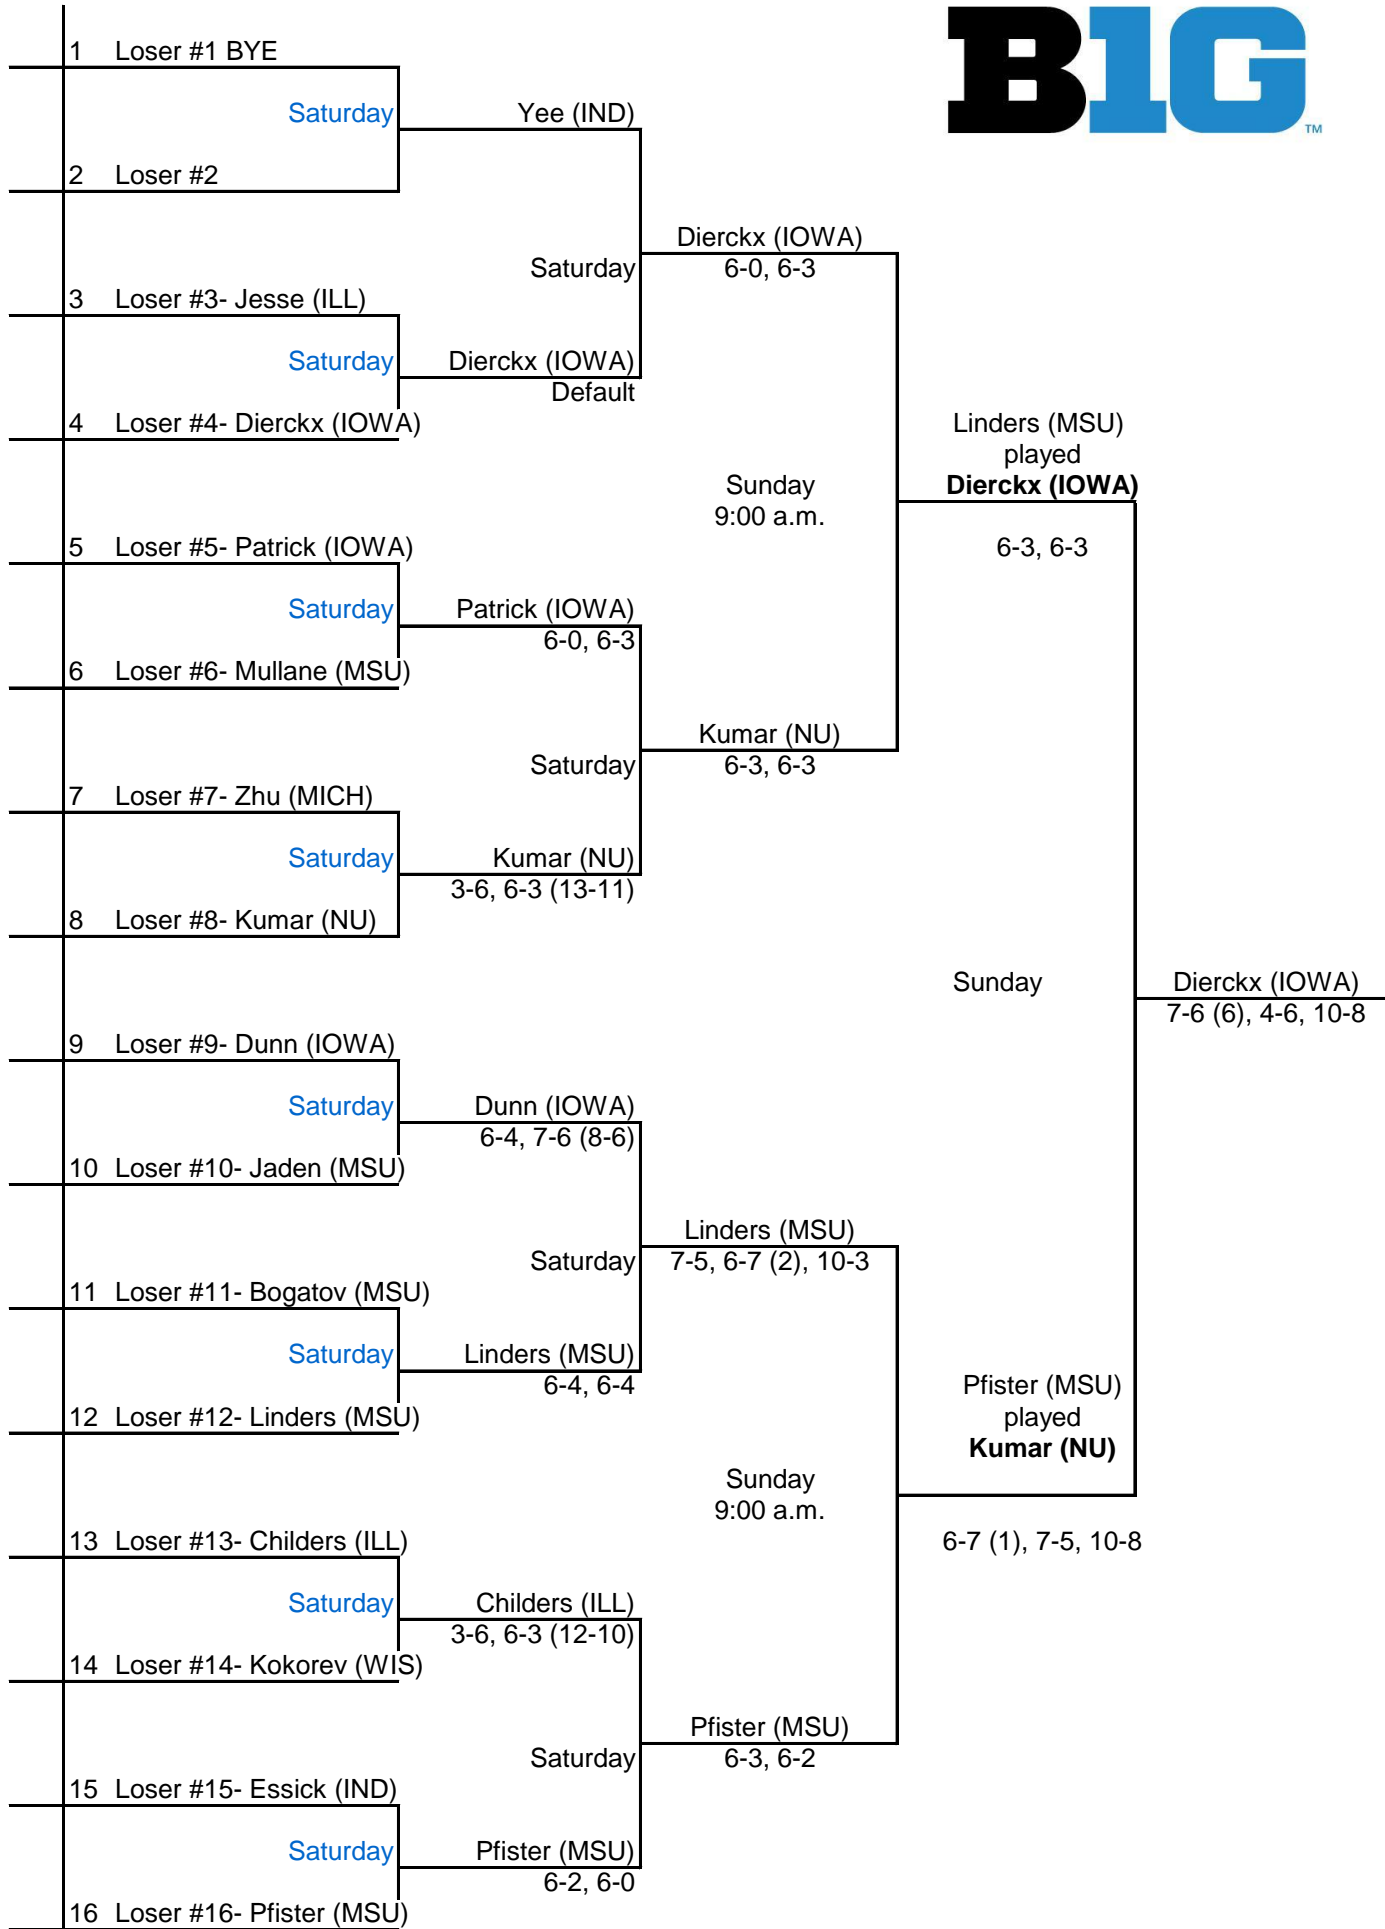

2012 Big Ten Men's Indoor Tennis Championships

Hosted by the University of Wisconsin * Nov. 2-5, 2012

2012 Big Ten Men's Indoor Tennis Championships

Hosted by the University of Wisconsin * Nov. 2-5, 2012

2012 Big Ten Men's Indoor Tennis Championships

Hosted by the University of Wisconsin * Nov. 2-5, 2012

Seeds	
1	Pfister/Lied (MSU)
2	Buzzi/Newman (MICH)
3	Zhu/Franks (MICH)
4	Jalalov/Wikberg (WIS)

2012 Big Ten Men's Indoor Tennis Championships