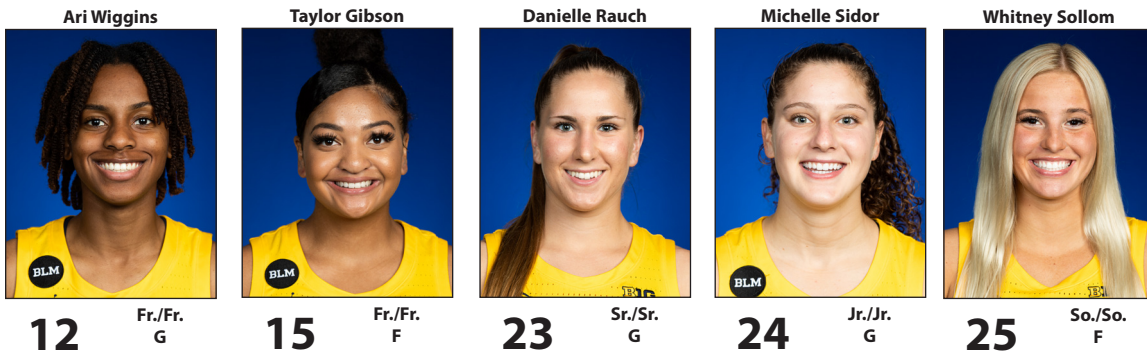

2021-22 WOLVERINES

No.	Name	Pos.	Ht.	Yr./Elig.	Hometown/High School (Previous School)
00	Naz Hillmon	F	6-2	Sr./Sr.	Cleveland, Ohio/Gilmour Academy
1	Amy Dilk	G	6-0	Sr./Sr.	Carmel, Ind./Carmel
3	Maddie Nolan	G	5-11	Jr./Jr.	Zionsville, Ind./Zionsville
5	Laila Phelia	G	6-0	Fr./Fr.	Cincinnati, Ohio/Mount Notre Dame
10	Jordan Hobbs	G	6-3	Fr./Fr.	Springboro, Ohio/Springboro
12	Ari Wiggins	G	5-8	Fr./Fr.	Indianapolis, Ind./Heritage Christian
15	Taylor Gibson	F	6-2	Fr./Fr.	Upper Marlboro, Md./Bishop McNamara
23	Danielle Rauch	G	5-8	Sr./Sr.	Syracuse, N.Y./Bishop Ludden
24	Michelle Sidor	G	5-8	Jr./Jr.	Upper Saddle River, N.J./Saddle River Day
25	Whitney Sollom	F	6-4	So./So.	Hartland, Mich./Hartland
30	Elise Stuck	G/F	6-1	So./So.	Charlevoix, Mich./Charlevoix
32	Leigha Brown	G	6-1	Sr./Sr.*	Auburn, Ind./DeKalb (Nebraska)
33	Emily Kiser	F	6-3	Sr./Sr.	Noblesville, Ind./Noblesville
34	Izabel Varejão	F/C	6-4	Jr./Jr.	Vitoria-Espirito Santo, Brazil/Neuse Christian Academy (Raleigh, N.C.)
44	Cameron Williams	F	6-3	So./So.	Chicago, Ill./Whitney Young

*will use a fifth year of eligibility in 2022-23 at Michigan

Head Coach: Kim Barnes Arico (10th season)
Assistant Coaches: Carrie Moore, Val Nainima, Harry Rafferty
Director of Basketball Operations: Amy Mulligan
Director of Player Personnel: Christina Marquette
Video Coordinator: PJ Bellantoni
Graduate Manager: Reyna Frost
Athletic Trainer: Christina Fanning
Strength and Conditioning Coach: Jamie Preiss

Roster Breakdown

By Class
Senior (5): Brown*, Dilk, Hillmon, Kiser, Rauch
Juniors (3): Nolan, Sidor, Varejão
Sophomores (3): Sollom, Stuck, Williams
Freshmen (4): Gibson, Hobbs, Phelia, Wiggins

Pronunciation
Kim Barnes Arico -- a-REE-co
Val Nainima - nye-NEE-ma
Naz Hillmon - NAHZ
Michelle Sidor - SEE-door
Whitney Sollom - SOE-lum
Izabel Varejão - VAIR-uh-zhow
Laila Phelia - FEEL-ya