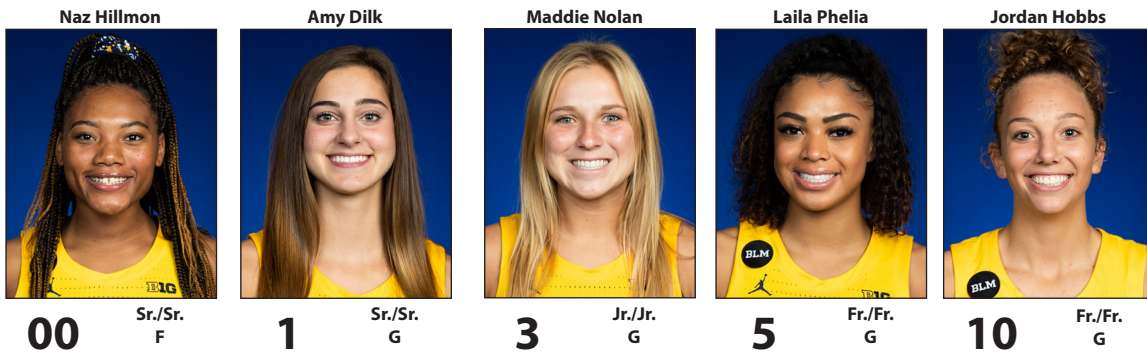

2021-22 WOLVERINES

No.	Name	Pos.	Ht.	Yr./Elig.	Hometown/High School (Previous School)
00	Naz Hillmon	F	6-2	Sr./Sr.	Cleveland, Ohio/Gilmour Academy
1	Amy Dilk	G	6-0	Sr./Sr.	Carmel, Ind./Carmel
3	Maddie Nolan	G	5-11	Jr./Jr.	Zionsville, Ind./Zionsville
5	Laila Phelia	G	6-0	Fr./Fr.	Cincinnati, Ohio/Mount Notre Dame
10	Jordan Hobbs	G	6-3	Fr./Fr.	Springboro, Ohio/Springboro
12	Ari Wiggins	G	5-8	Fr./Fr.	Indianapolis, Ind./Heritage Christian
15	Taylor Gibson	F	6-2	Fr./Fr.	Upper Marlboro, Md./Bishop McNamara
23	Danielle Rauch	G	5-8	Sr./Sr.	Syracuse, N.Y./Bishop Ludden
24	Michelle Sidor	G	5-8	Jr./Jr.	Upper Saddle River, N.J./Saddle River Day
25	Whitney Sollom	F	6-4	So./So.	Hartland, Mich./Hartland
30	Elise Stuck	G/F	6-1	So./So.	Charlevoix, Mich./Charlevoix
32	Leigha Brown	G	6-1	Sr./Sr.*	Auburn, Ind./DeKalb (Nebraska)
33	Emily Kiser	F	6-3	Sr./Sr.	Noblesville, Ind./Noblesville
34	Izabel Varejão	F/C	6-4	Jr./Jr.	Vitoria-Espirito Santo, Brazil/Neuse Christian Academy (Raleigh, N.C.)
44	Cameron Williams	F	6-3	So./So.	Chicago, Ill./Whitney Young

*will use a fifth year of eligibility in 2022-23 at Michigan

Head Coach: Kim Barnes Arico (10th season)
Assistant Coaches: Carrie Moore, Val Nainima, Harry Rafferty
Director of Basketball Operations: Amy Mulligan
Director of Player Personnel: Christina Marquette
Video Coordinator: PJ Bellantoni
Graduate Manager: Reyna Frost
Athletic Trainer: Christina Fanning
Strength and Conditioning Coach: Jamie Preiss

Roster Breakdown

By Class
Senior (5): Brown*, Dilk, Hillmon, Kiser, Rauch
Juniors (3): Nolan, Sidor, Varejão
Sophomores (3): Sollom, Stuck, Williams
Freshmen (4): Gibson, Hobbs, Phelia, Wiggins

Pronunciation
Kim Barnes Arico -- a-REE-co
Val Nainima - nye-NEE-ma
Naz Hillmon - NAHZ
Michelle Sidor - SEE-door
Whitney Sollom - SOE-lum
Izabel Varejão - VAIR-uh-zhow
Laila Phelia - FEEL-ya