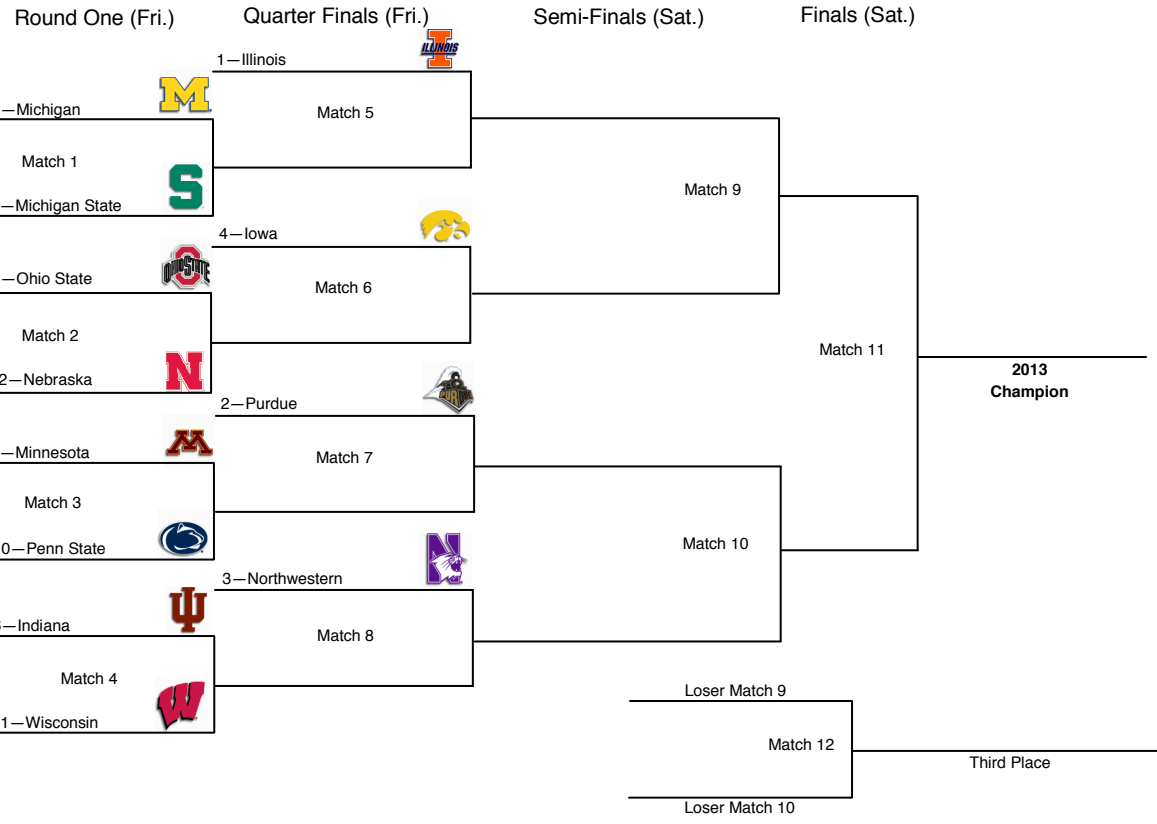

2014 BIG TEN MATCH PLAY CHAMPIONSHIP

Tee Times (Twosomes / 8 Min. Intervals)			
Day 1 (Friday) Morning Matches		Day 2 (Sat.) Morning Matches	
Match 1 No. 1 Tee	7:30 AM 7:38 AM 7:46 AM	Match 9 No. 1 Tee	7:30 AM 7:38 AM 7:46 AM
Match 3 No.10 Tee	7:54 AM 8:02 AM	Match 13 No.10 Tee	7:54 AM 8:02 AM
Match 2 No. 1 Tee	8:10 AM 8:18 AM 8:26 AM	Match 10 No. 1 Tee	8:10 AM 8:18 AM 8:26 AM
Match 4 No.10 Tee	8:34 AM 8:42 AM	Match 14 No.10 Tee	8:34 AM 8:42 AM
Match 5 No. 1 Tee	12:00 PM 12:08 PM 12:16 PM	Match 11 No. 1 Tee	1:00 PM 1:08 PM 1:16 PM
Match 7 No.10 Tee	12:24 PM 12:32 PM	Match 15 No.10 Tee	1:24 PM 1:32 PM
Match 6 No. 1 Tee	12:40 PM 12:48 PM 12:56 PM	Match 12 No. 1 Tee	1:40 PM 1:48 PM 1:56 PM
Match 8 No.10 Tee	1:04 PM 1:12 PM	Match 20 No.10 Tee	2:04 PM 2:12 PM
Match 16 No. 1 Tee	1:20 PM 1:28 PM 1:36 PM		
Match 17 No.10 Tee	1:44 PM 1:52 PM		

Bradenton Sunrise: 7:08 AM, Sunset: 6:21 PM

Bracket Based on Final Fall Golfstat Rankings as of 12.13.13