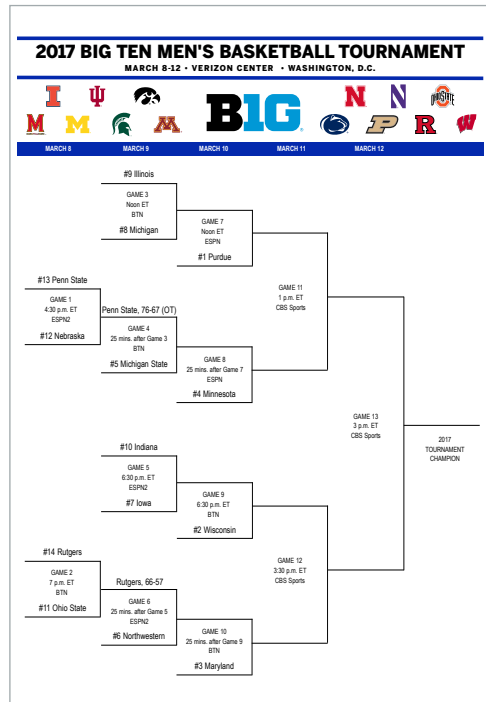

PENN STATE WINS OVER RANKED OPPONENTS

RK	TEAM	DATE	RK	TEAM	DATE
22	Maryland	2/7/2017	10	Ohio State	2/27/1999
24	Minnesota	1/14/2017	17	at Purdue	2/20/1999
6	Iowa	2/17/2016	10	Temple	12/1/1998
22	Indiana	2/6/2016	5	Purdue	2/21/1998
22	Ohio State	2/27/2014	16	Iowa	1/28/1998
24	at Ohio State	1/29/2014	16	at Iowa	2/3/1996
4	Michigan	2/27/2013	19	Purdue	1/24/1996
22	Illinois	1/19/2012	7	Purdue	1/27/1994
13	Wisconsin	3/11/2011	18	Minnesota	1/15/1994
15	Wisconsin	1/29/2011	16	UCLA - NCAA	3/7/1991
16	Illinois	1/11/2011	25	Wake Forest	12/30/1989
18	Michigan State	1/8/2011	23	Temple	12/9/1989
23	Illinois	3/5/2009	13	West Virginia-A10	3/6/1989
16	at Illinois	2/18/2009	6	Syracuse	1/29/1975
9	Michigan State	2/1/2009	7	Pittsburgh	2/23/1974
14	Purdue	1/6/2009	14	Syracuse	1/31/1973
17	Indiana	3/9/2008	6	Virginia	2/16/1972
7	Michigan State	2/2/2008	16	Syracuse	2/28/1966
6	at Illinois	2/4/2006	7	Syracuse	12/5/1964
5	UNC-NCAA	3/18/2001	7	at West Virginia	12/12/1956
2	vs. Mich. St.-BTT	3/9/2001	19	at West Virginia	2/2/1955
6	Illinois	1/31/2001	11	S. Carolina-NCAA	3/20/1954
23	Temple	12/9/2000	6	Notre Dame-NCAA	3/13/1954
21	at Kentucky	11/25/2000	14	LSU - NCAA	3/12/1954
4	vs. OSU-BTT	3/10/2000	9	West Virginia	2/2/1952
6	Illinois	1/31/2000	5	West Virginia	1/14/1948

* USA Today Coaches Poll

Full results vs. ranked opponents: page 138 in media guide

► BIG TEN STANDINGS through 3/8 games

STANDINGS	BIG	PCT.	PF	PA	OVER.	PCT.	PF	PA	H	A	N	L10	STRK
Purdue	14-4	.778	77.7	69.6	25-6	.806	80.5	66.9	15-2	6-4	4-0	8-2	W2
Maryland	12-6	.667	73.2	69.4	24-7	.774	74.5	67.7	13-5	8-2	3-0	5-5	W2
Wisconsin	12-6	.667	68.3	63.2	23-8	.742	72.4	61.6	15-2	5-5	3-1	5-5	W1
Minnesota	11-7	.611	74.6	72.1	23-8	.742	75.6	69.0	17-3	5-5	1-0	8-2	L1
Northwestern	10-8	.556	67.5	65.8	21-10	.677	71.4	64.9	14-4	5-5	2-1	4-6	L1
Michigan	10-8	.556	74.7	69.2	20-11	.645	74.6	65.7	15-3	3-8	2-0	6-4	W1
Iowa	10-8	.556	77.0	77.9	18-13	.581	80.2	77.1	14-4	3-7	1-2	7-3	W4
Michigan State	10-8	.556	71.5	69.5	18-13	.581	72.0	69.1	14-2	2-7	2-4	6-4	L2
Illinois	8-10	.444	66.9	69.3	18-13	.581	72.3	69.7	12-5	3-6	3-2	5-5	L1
Indiana	7-11	.389	75.8	78.0	17-14	.548	80.4	73.3	14-4	2-8	1-2	3-7	W1
Ohio State	7-11	.389	72.1	74.8	17-15	.531	72.8	69.8	13-6	4-7	0-2	4-6	L2
PENN STATE	6-12	.333	70.1	74.2	15-17	.469	72.4	72.6	9-7	4-7	2-3	3-7	W1
Nebraska	6-12	.333	70.6	76.4	12-19	.387	69.9	73.0	8-8	3-8	1-3	2-8	L5
Rutgers	3-15	.167	60.1	70.7	15-17	.469	65.7	66.6	10-6	3-10	2-1	3-7	W2