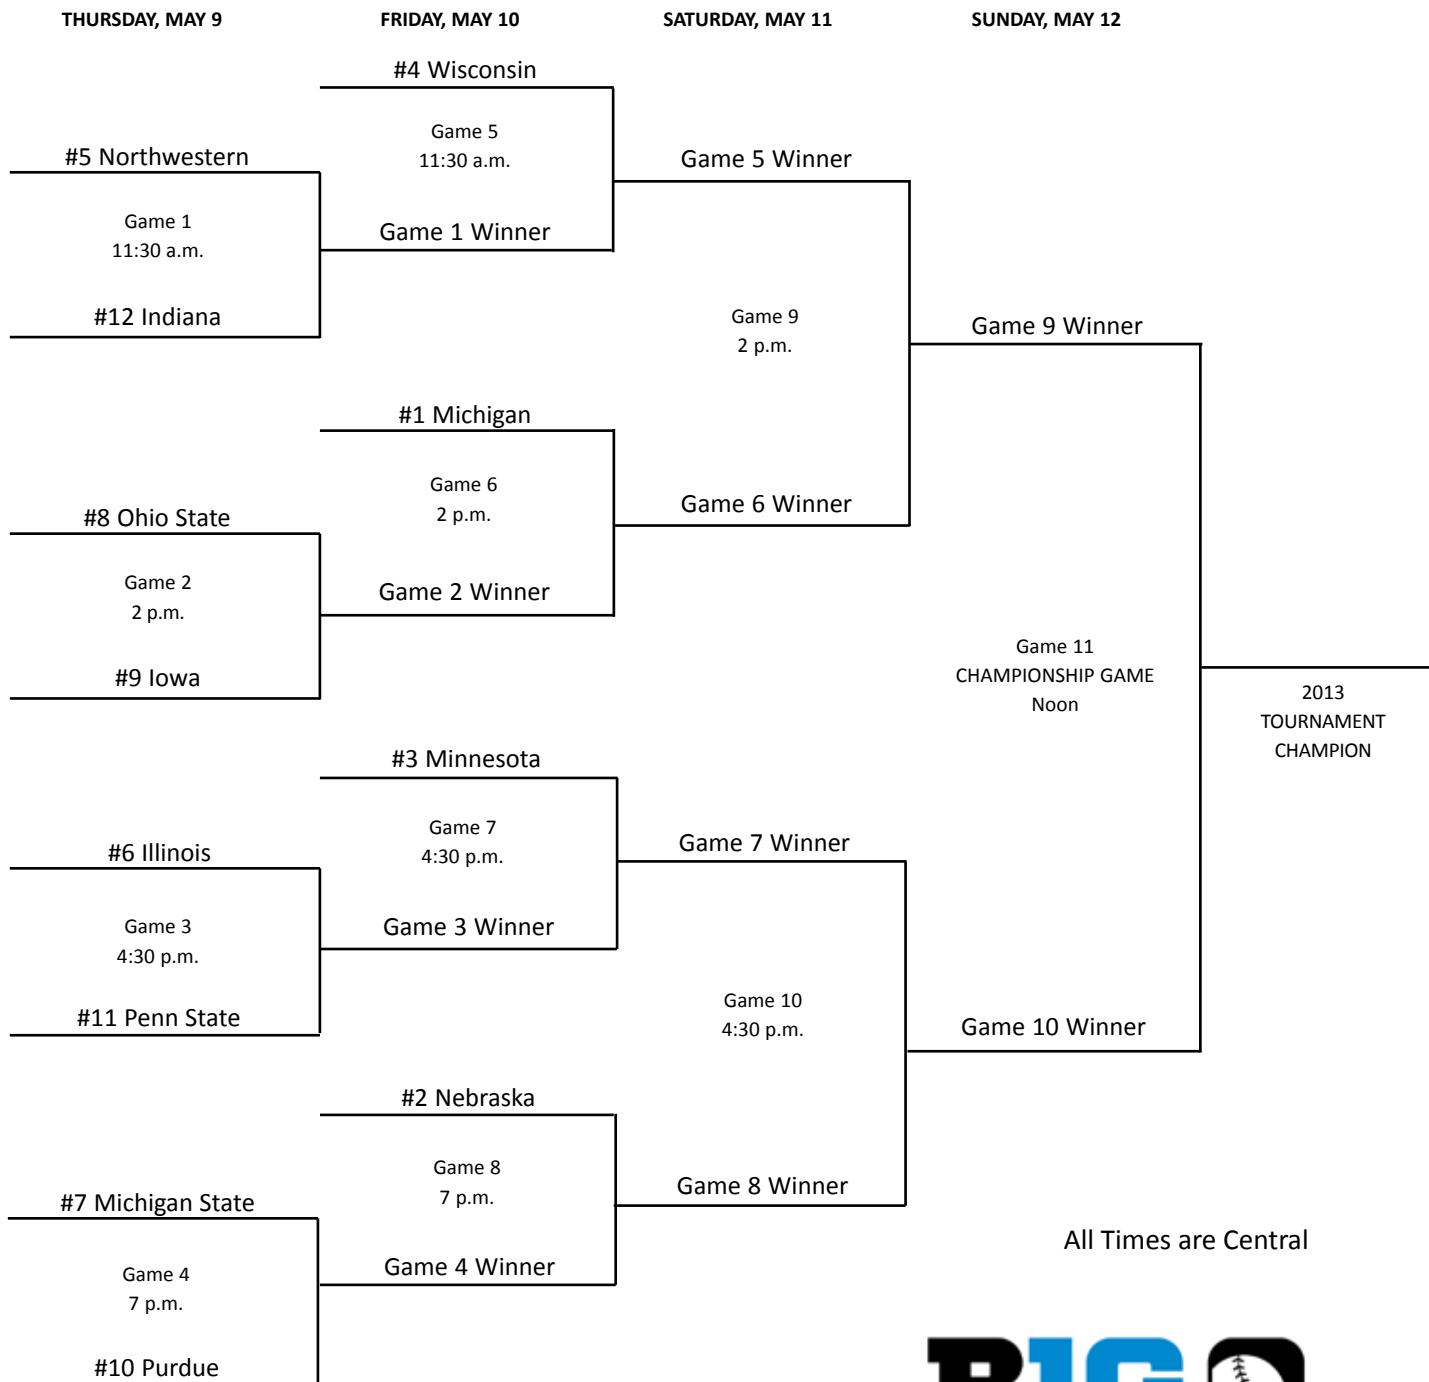

2013 Big Ten Softball Tournament

Hosted by the University of Nebraska

All matches will be played at Bowlin Stadium

All Times are Central