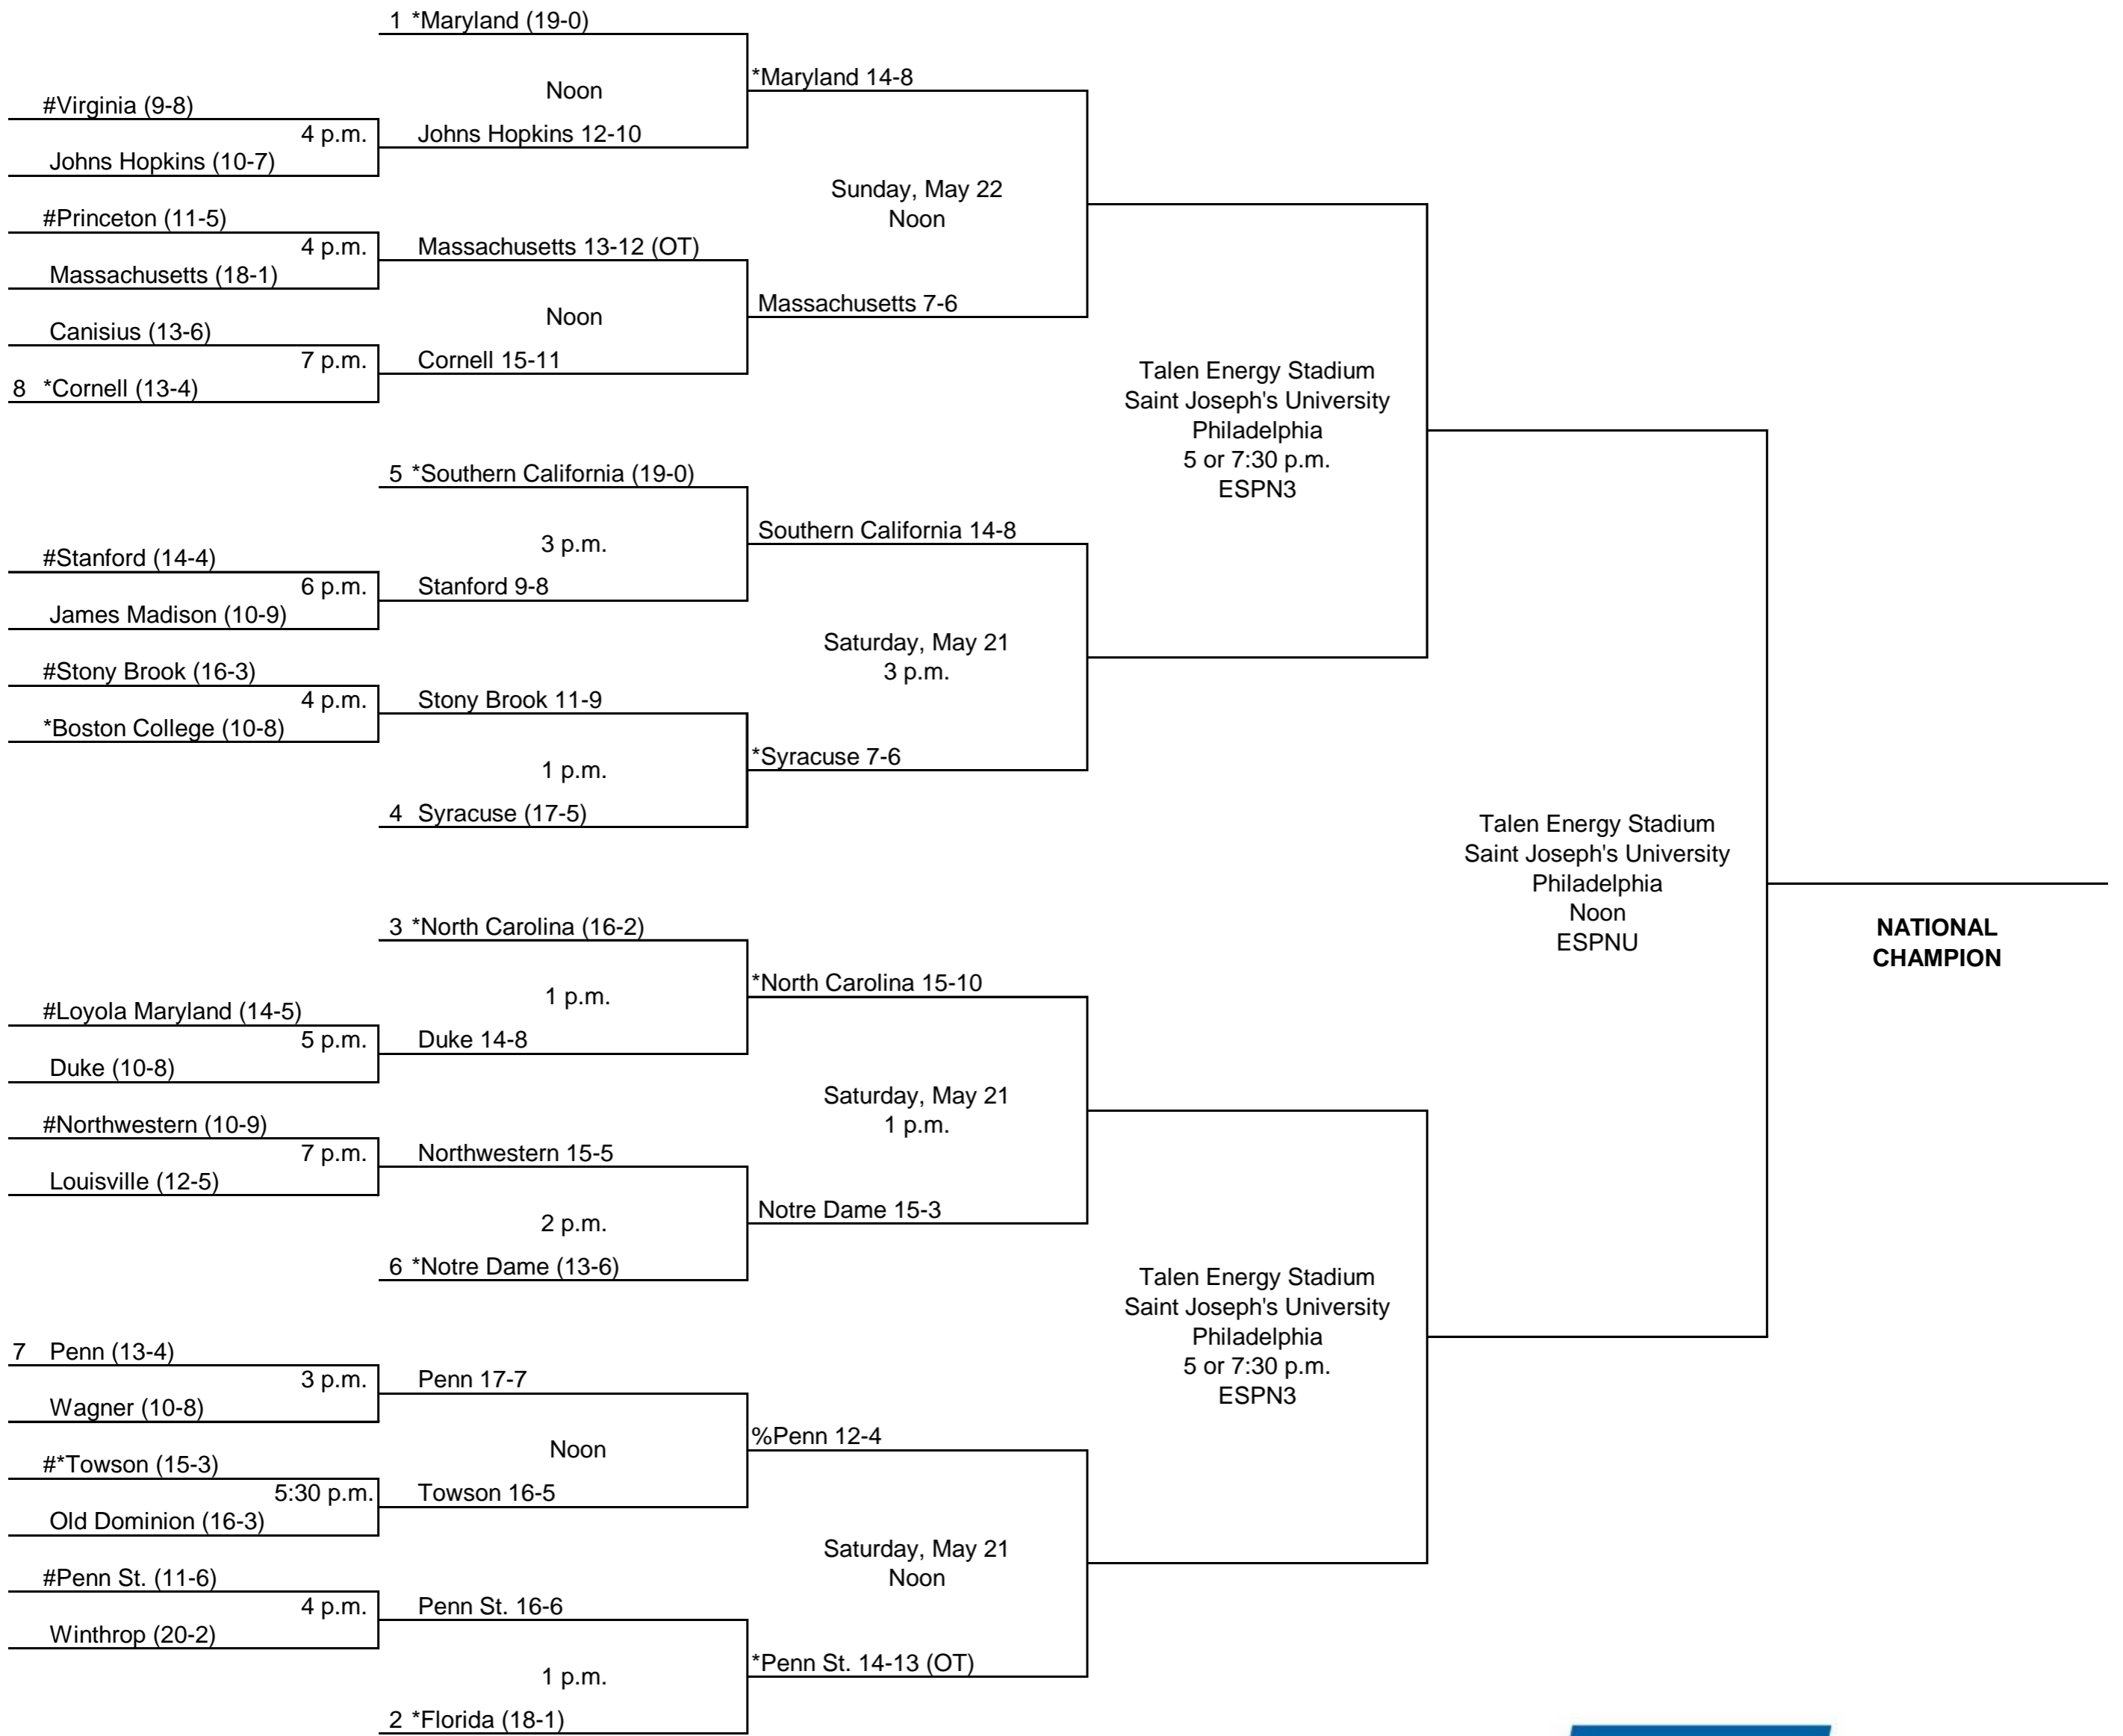

2016 NCAA Division I Women's Lacrosse Championship

First Round
May 13

Second Round
May 15

Quarterfinals
May 21 or 22

Semifinals
May 27

Championship
May 29

NATIONAL CHAMPION

* Host Institution
Home team in the non-seeded game
% Home team if highest seed, but not hosting
^ Four teams at site of seven and eight seeds
First- and second-round games held at the same site:
**Three teams at the host sites of the top-6 seeds
**Four teams at the host sites of the seven and eight seeds
First- and second-round games played Friday and Sunday.