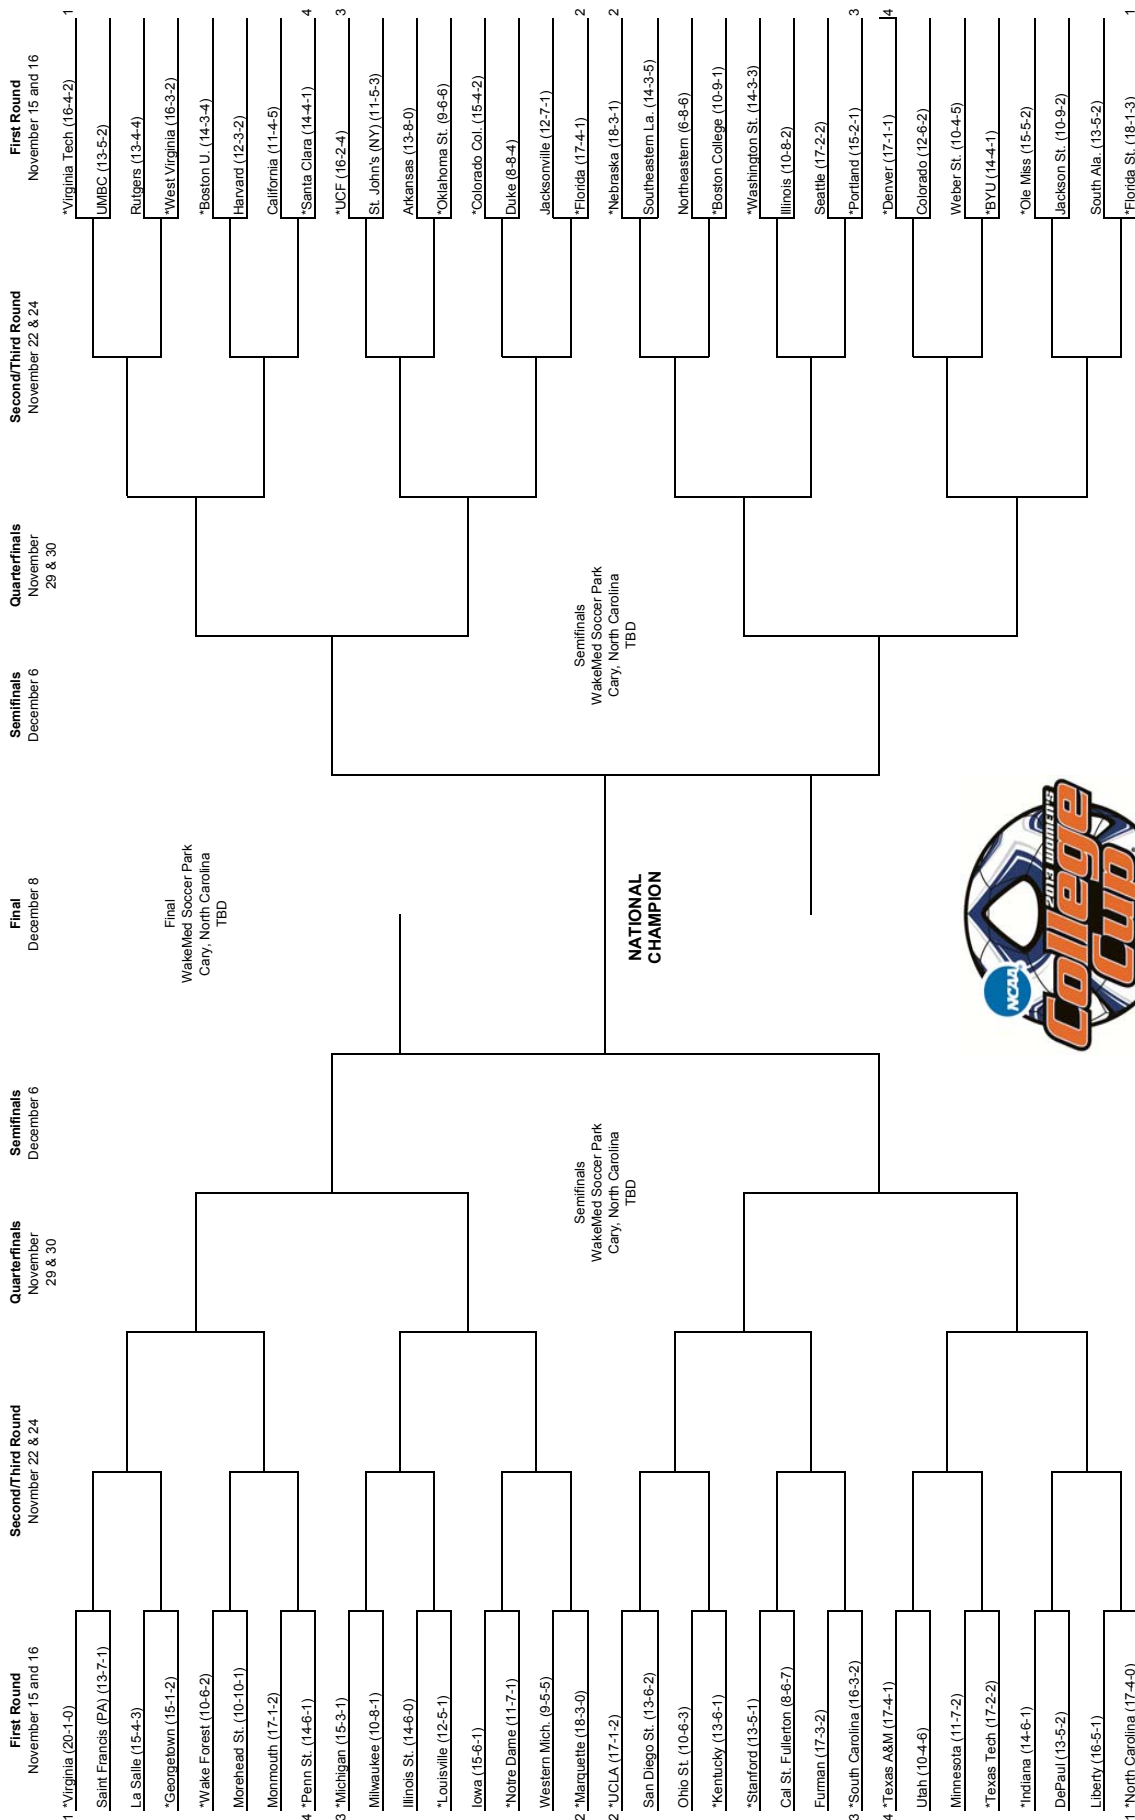

PENN STATE

WOMEN'S SOCCER

2013

GoPSUsports.com | ONE TEAM

2013 SEASON

Overall	14-6-1
At home	8-1-1
On the road	5-4-0
Neutral	1-1-0
Big Ten	7-4-0

2013 SCHEDULE

AUGUST

23	WEST VIRGINIA¹	T, 2-2 (2OT)
25	HOFSTRA¹	W, 2-1
30	at No. 5 Virginia	L, 5-1

SEPTEMBER

1	LA SALLE	W, 5-1
6	BOSTON UNIVERSITY	W, 1-0
10	at Bucknell	W, 6-0
13	at Oklahoma State	W, 4-2
15	at Tulsa	W, 3-2
20	NORTHWESTERN*	W, 3-2(2OT)
26	PURDUE*	W, 6-1
29	INDIANA*	W, 4-1

OCTOBER

4	at No. 18 Wisconsin*	W, 2-1
6	at Minnesota*	L, 1-0
13	No. 19 MICHIGAN*	L, 1-0
17	OHIO STATE*	W, 4-2
20	ILLINOIS	W, 5-0
25	at Iowa*	L, 3-2
27	at No. 21 Nebraska*	L, 3-2 (2OT)

NOVEMBER

1	at Michigan State*	W, 3-0
6	Wisconsin²	W, 2-0
8	Iowa²	L, 1-0
15	Monmouth³	7:30 p.m.
22	NCAA Second Round	TBA
24	NCAA Third Round	TBA
29-30	NCAA Quarterfinals	TBA

DECEMBER

1	NCAA Quarterfinals	TBA
6	College Cup Semifinals	TBA
8	College Cup Championship	TBA

* - Big Ten match

1 - Penn State Invitational, University Park, Pa.

2 - Big Ten Tournament, Champaign, Ill.

3 - NCAA Tournament, University Park, Pa.

Home matches in **CAPS** at Jeffrey Field
All times Eastern

MEDIA INFORMATION

Soccer Contact: Kellie O'Brien

E-mail: kbo2@psu.edu

Phone (Office): (814) 863-1377

Phone (Cell): (814) 321-5119

Athletics Website: GoPSUsports.com

Facebook: PSUWomensSoccer

Twitter/Instagram: @PennStateWSOC

#24 PENN STATE NITTANY LIONS (14-6-1)

MONMOUTH HAWKS (17-1-2)

Nov. 15, 2013 • 7:30 p.m. • Jeffrey Field • University Park, Pa.

MATCH DAY (vs. MONMOUTH)

VENUE

Jeffrey Field

ONLINE COVERAGE

GameTracker

NCAA.com

SERIES RECORD

Penn State leads 1-0-0

LAST MEETING

Nov. 16, 2007 (PSU won, 4-0)

MATCH NOTES

- Penn State makes 19th consecutive NCAA Tournament appearance
- Fourth-seeded Lions take on Monmouth in the first round of the NCAA Tournament on Friday
- Penn State is 1-0-0 vs. the Hawks all-time
- Monmouth claimed the MAAC regular season and tournament crowns
- The Blue and White are 12-3 in NCAA first round matches
- Penn State defeated Monmouth, 4-0, in the first round of the tournament in 2007
- PSU owns a 29-6-1 record at home during the NCAA Tournament
- Hayes named Senior CLASS Award finalist
- Eckerstrom earns Big Ten All-Tournament honors
- Eight Big Ten teams earn NCAA bids

ON THE PITCH

The No. 4 seeded Penn State women's soccer team hosts Monmouth for the first round of the NCAA Tournament on Friday at 7:30 p.m. on Jeffrey Field. The game will be streamed live on NCAA.com.

PENN STATE RECEIVES NO. 4 SEED IN NCAA TOURNAMENT

The Nittany Lions have been awarded a No. 4 seed for the 2013 NCAA Tournament and will face Monmouth in the opening round. Penn State has now earned a seed in the tournament for three straight seasons and has earned a No. 4 seed for the third time.

OFFENSIVE PROWESS

Penn State's offensive attack has proven to be one of the best in the nation this season as the Nittany Lions rank in the top 10 in three different categories. The Blue and White are tied for fourth in scoring offense (2.71), rank fifth in points (7.86) and ninth in assists (2.43).

2013 STAT LEADERS

POINTS		GAME-WINNING GOALS	
Maya Hayes	43	Maya Hayes	4
Tani Costa	23	Raquel Rodriguez	3
Raquel Rodriguez	21	Mallory Weber	2
Mallory Weber	21	Taylor Schram	2
GOALS		ASSISTS	
Maya Hayes	19	Raquel Rodriguez	9
Tani Costa	8	Emily Hurd	7
Mallory Weber	7	Mallory Weber	7
Raquel Rodriguez	6	Tani Costa	7
		SAVES	
		Britt Eckerstrom	84

2013 NCAA Division I Women's SOCCER CHAMPIONSHIP

*Host institution for preliminary round games
Order of semifinal games will be determined after quarterfinal round games are completed.
Second semifinal game will begin play 45 minutes after the conclusion of the first game.