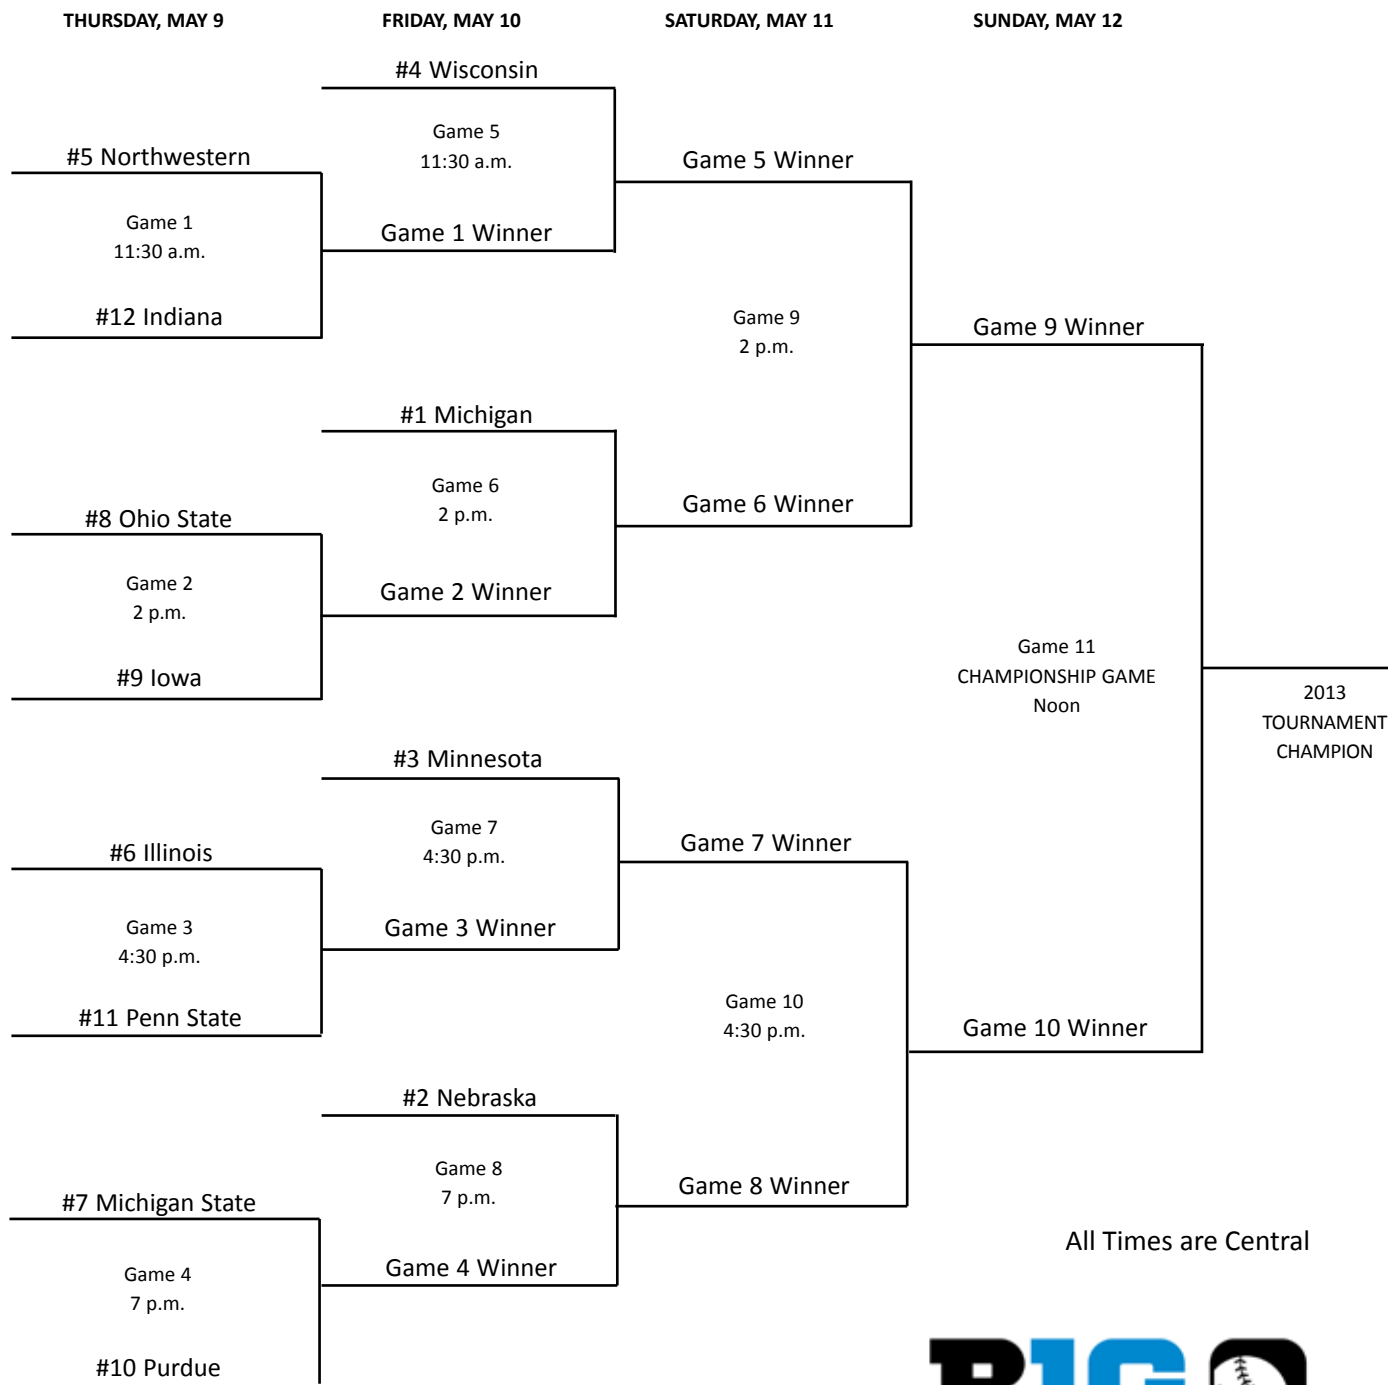

No. 11 PENN STATE NITTANY LIONS

(15-33, 5-17 Big Ten)

No. 6 ILLINOIS FIGHTING ILLINI

(22-26, 11-12 Big Ten)

Game 49 • May 9 • Bowlin Stadium • Lincoln, Neb.

SERIES INFORMATION

VENUE

Bowlin Stadium

COVERAGE

GoPSUsports.com GameTracker

ALL-TIME RECORD vs. Illinois

11-18 (0-3 in 2011)

POTENTIAL OPPONENTS

Quarterfinals - No. 3 Minnesota

SERIES STORIES

- No. 11 seed Penn State faces No. 6 seed Illinois in the opening round of the 2013 Big Ten Tournament in Lincoln, Neb.
- Cassidy Bell named first-team All-Big Ten, Defensive Team... second in B1G with 19 HRs, .454 batting average; third in runs (52)
- Penn State is ninth in Big Ten in batting (.265), Illinois 11th (.249)
- Seniors and freshmen combine for 156 of team's 179 RBI (87%)
- Penn State has won three of last six Big Ten contests, including a 3-2 win over No. 14/15 Nebraska May 6
- Freshman pitcher Macy Jones finished with 1.50 ERA in 14.0 IP vs. Huskers
- Penn State 2-2 all-time in Big Ten tournament against Illinois

PROBABLE STARTERS (Based on Most Recent Lineups)

#	PLAYERS	YR	POS	AVG	GP-GS	AB	R	H	2B	3B	HR	RBI	SLG	OBP	FLD
7	Kasie Hatfield	Jr.	C	.190	43-40	100	5	19	0	2	6	.250	.229	.964	
8	Reina Furuya	Fr.	SS	.235	41-39	102	8	24	5	0	4	20	.402	.275	.933
9	Lauren Yao	Sr.	3B	.202	37-33	84	8	17	4	0	2	12	.321	.337	.891
11	Shannon Hutchinson	Sr.	LF	.268	46-44	97	20	26	0	0	2	.268	.336	.983	
12	Macy Jones	Fr.	DP	.277	47-47	141	20	39	8	2	5	27	.468	.354	.923
21	Cassidy Bell	Sr.	CF	.454	48-48	130	52	59	12	1	19	41	1.000	.592	.962
22	Alyssa Sovereign	Jr.	RF	.252	40-33	103	15	26	8	0	11	.330	.322	.984	
24	Kailyn Johnson	Sr.	1B	.269	42-42	119	13	32	9	0	4	23	.445	.356	.988
44	Alyssa Renwick	Sr.	2B	.324	39-39	105	18	34	1	2	0	8	.371	.351	.917

PITCHING STAFF

#	PLAYERS	ERA	W-L	APP	GS	CG	SHO	SV	IP	H	R	ER	BB	SO	BAA
00	Jordan Wheatley	5.15	2-3	22	10	2	0/0	0	69.1	110	71	51	28	23	.353
4	Marissa Diescher	10.94	1-6	16	10	0	0/0	0	32.0	34	53	50	61	20	.262
5	Christy Von Pusch	17.02	0-6	12	7	0	0/1	0	19.1	34	54	47	50	2	.386
12	Macy Jones	3.96	12-17	34	21	13	1/1	1	166.1	190	109	94	56	94	.290
18	Rachel Myers	8.78	0-1	10	0	0	0/0	1	18.1	32	30	23	20	5	.348

RESERVES

#	PLAYERS	YR	POS	AVG	GP-GS	AB	R	H	2B	3B	HR	RBI	SLG	OBP	FLD
00	Jordan Wheatley	Jr.	P/INF	.143	7-3	7	1	1	0	0	0	0	.143	.250	.923
2	Alicia Walker	So.	UTL	.059	37-4	17	16	1	0	0	0	0	.059	.200	1.000
3	Liz Presto	Jr.	INF	.235	16-4	17	1	4	0	0	1	3	.412	.381	1.000
10	Lexi Knief	Fr.	3B	.227	37-26	75	11	17	1	0	0	3	.240	.348	.899
13	Maegan Tupinio	Fr.	OF	.000	24-1	0	9	0	0	0	0	0	.000	.000	.000
18	Rachel Myers	Sr.	UTL	.000	6-0	3	0	0	0	0	0	0	.000	.250	1.000
20	Taylor Abeyta	Fr.	OF	.229	35-14	35	5	8	1	0	1	7	.343	.289	.966
25	Meghan Bradley	So.	OF	-	1-0	-	-	-	-	-	-	-	-	-	-
28	Shannon Good	Fr.	OF	.000	8-5	0	0	0	0	0	0	0	.000	.000	.000
30	Karlie Habit	Fr.	DP	.210	36-32	100	4	21	7	0	3	16	.370	.259	.985

2013 Big Ten Softball Tournament

Hosted by the University of Nebraska

All matches will be played at Bowlin Stadium

2013
TOURNAMENT
CHAMPION

All Times are Central