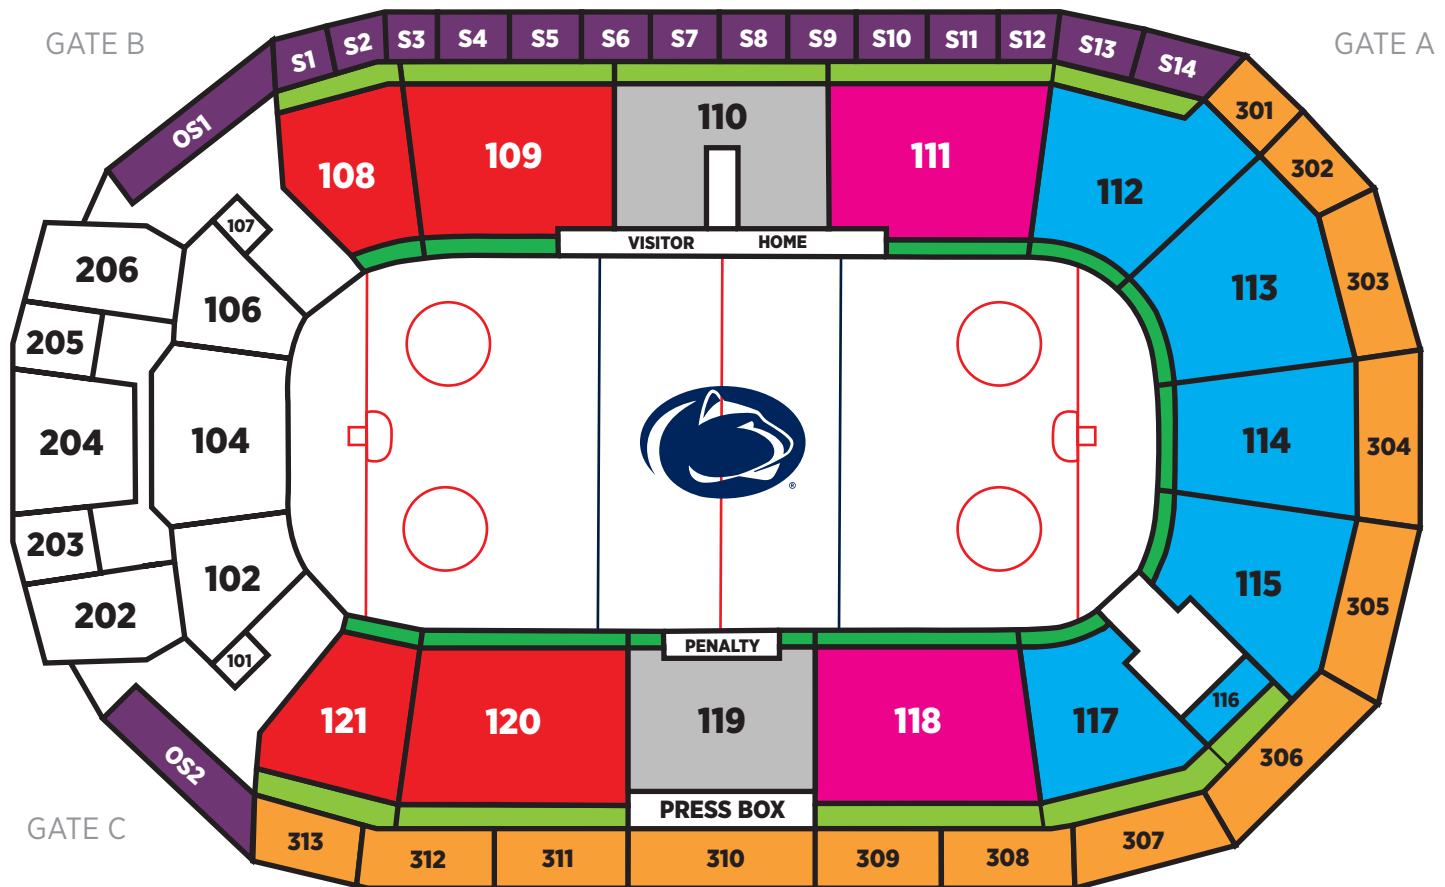

# 2022-23 PENN STATE MEN'S HOCKEY SEASON TICKET PRICING

LOCATION	2022-23 TICKET PRICE	2022-23 CONTRIBUTION	TOTAL PRICE
LOGE	\$1,060	\$50	<b>\$1,110</b>
CLUB	\$860	\$50	<b>\$910</b>
ON THE GLASS	\$803	\$50	<b>\$853</b>
CENTER ICE	\$461	\$50	<b>\$511</b>
DOUBLE ATTACK ZONE	\$389	\$50	<b>\$439</b>
ATTACK ZONE	\$350	\$50	<b>\$400</b>
ENDZONE	\$306	\$0	<b>\$306</b>