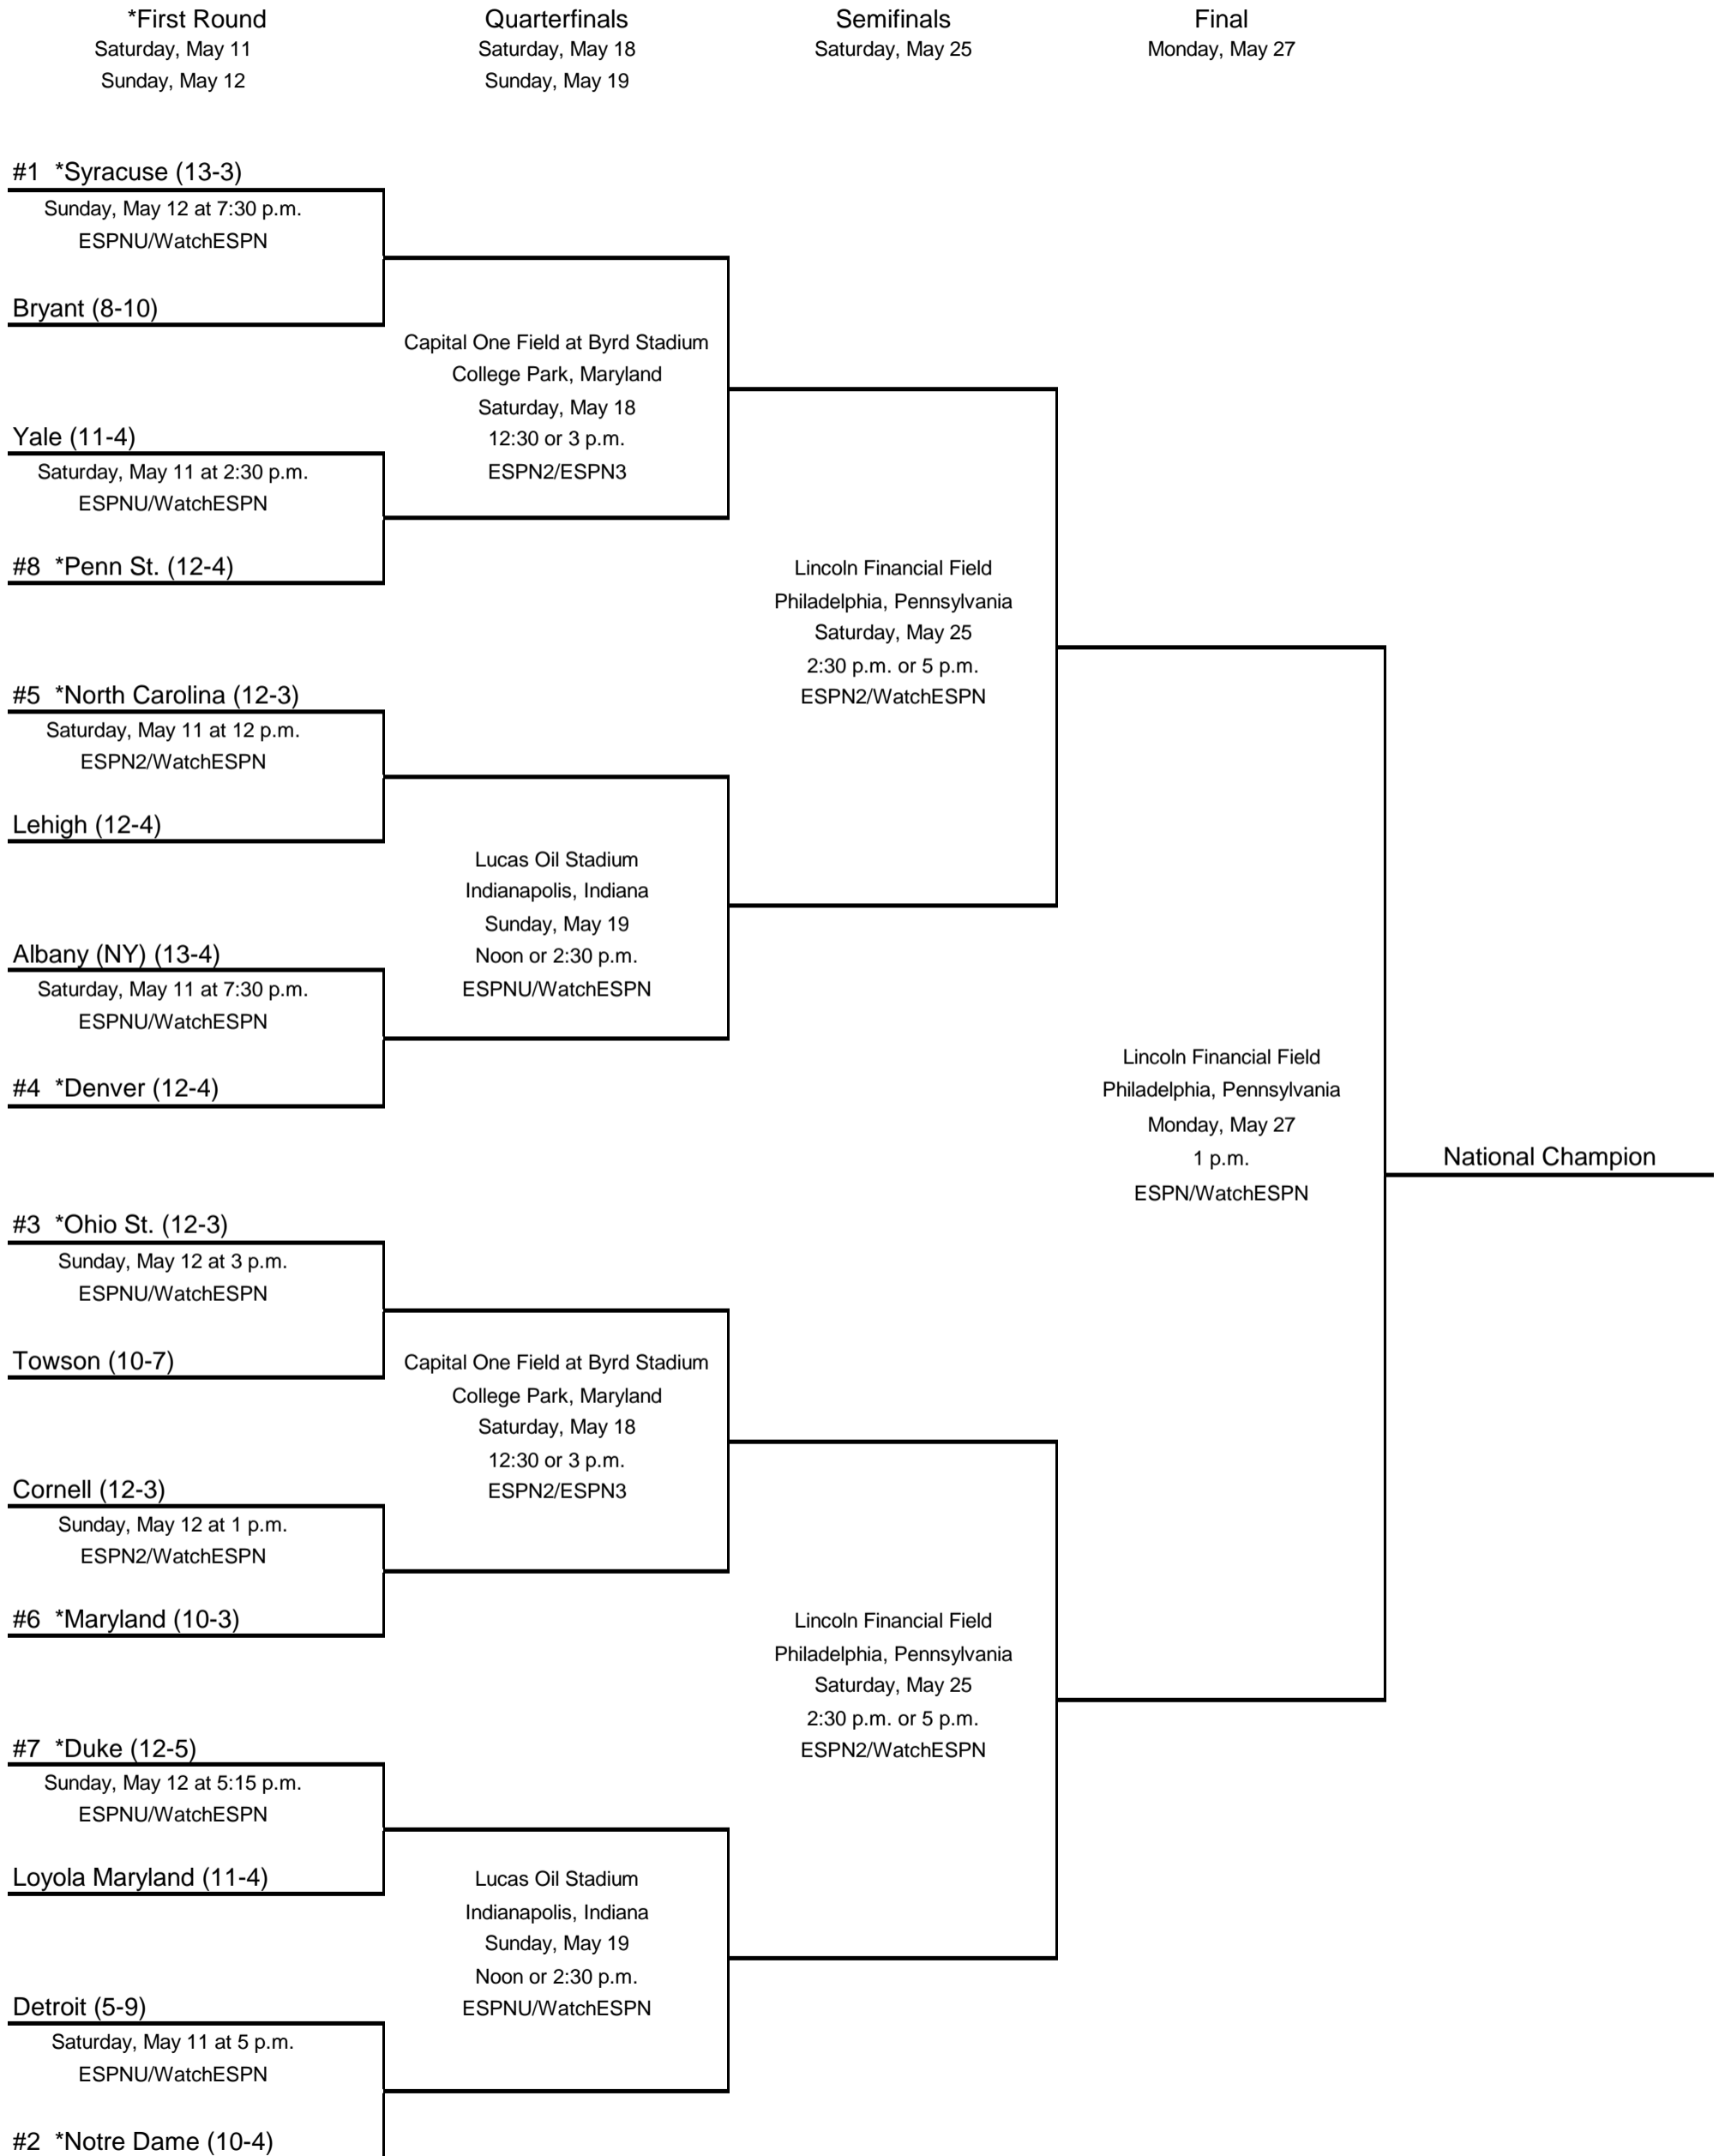

# 2013 NCAA Division I Men's LACROSSE CHAMPIONSHIP

National Champion

\*host institution

All times are Eastern and are subject to change due to television scheduling.