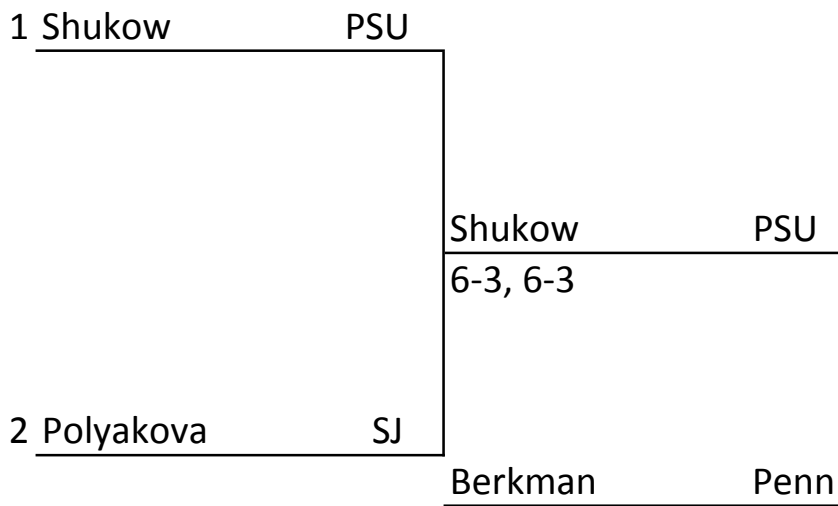

Flight A 3rd Round (Loss then Loss)

5 Abdurakhimova Temple

Abdurakhimova

6-7, 7-5, 10-5

*switched Qostal Penn

6 Preotescu SJ

7 Steffensen Princeton

Steffensen Princeton

6-1, 6-0

8 Xu PSU

Shukow PSU
6-1, 6-2

Mengel PSU
def

Steffensen Princeton

6-3, 6-4