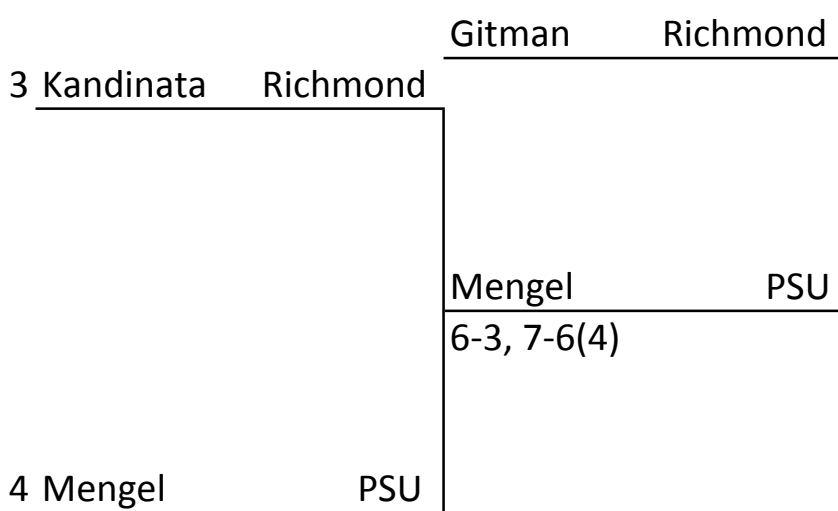

Flight A 3rd Round (Loss then Loss)

5 Abdurakhimova Temple

Abdurakhimova

6-7, 7-5, 10-5

*switched Qostal Penn

6 Preotescu SJ

7 Steffensen Princeton

Steffensen Princeton

6-1, 6-0

8 Xu PSU

Shukow PSU
6-1, 6-2

Mengel PSU
def

Steffensen Princeton

6-3, 6-4