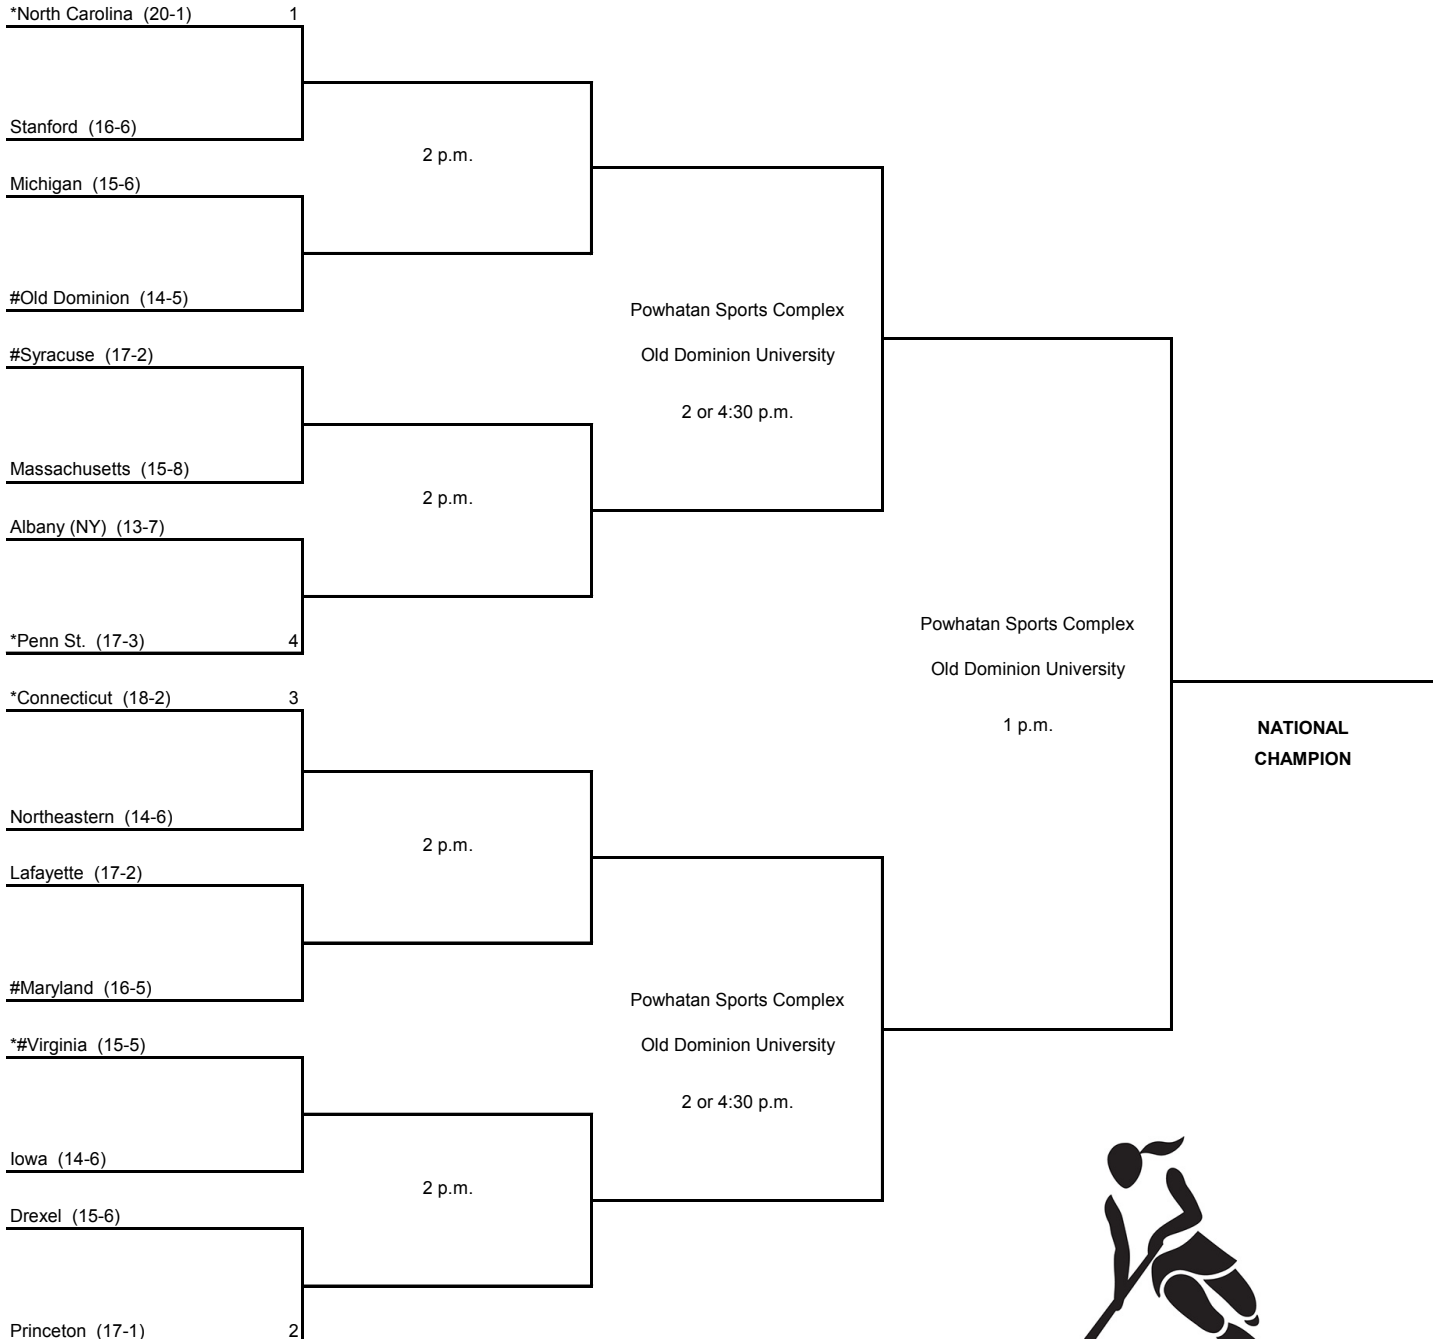

Jen Long
Volunteer Assistant
First Season

2012 Division I Field Hockey Championship

First Round
November 10

Second Round
November 11

Semifinals
November 16

Championship
November 18

*Denotes host institution
Home team is the seeded team in the seeded game
#Home team in the non-seeded game