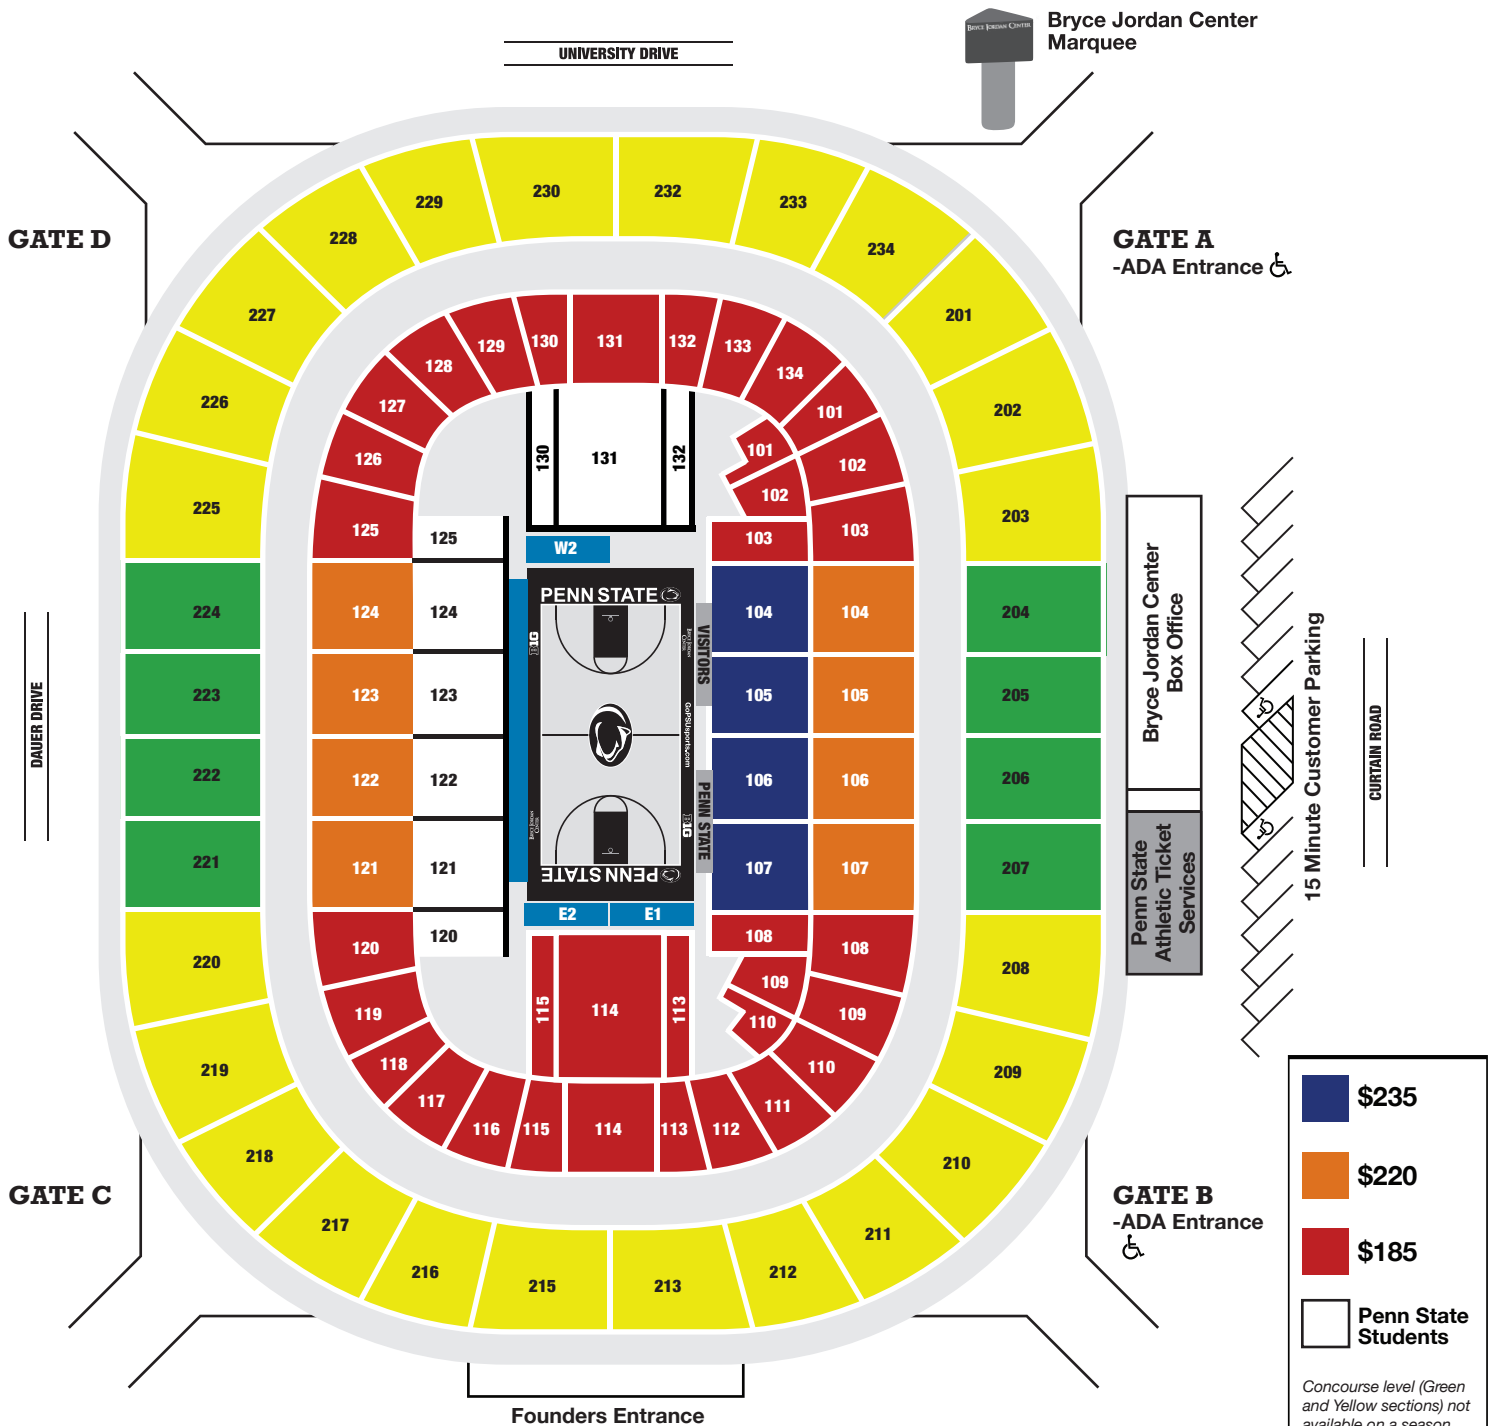

PENN STATE BASKETBALL

Season Ticket Pricing

BRYCE JORDAN CENTER

	\$235
	\$220
	\$185
	Penn State Students

Concourse level (Green and Yellow sections) not available on a season basis. Subject to single game availability.