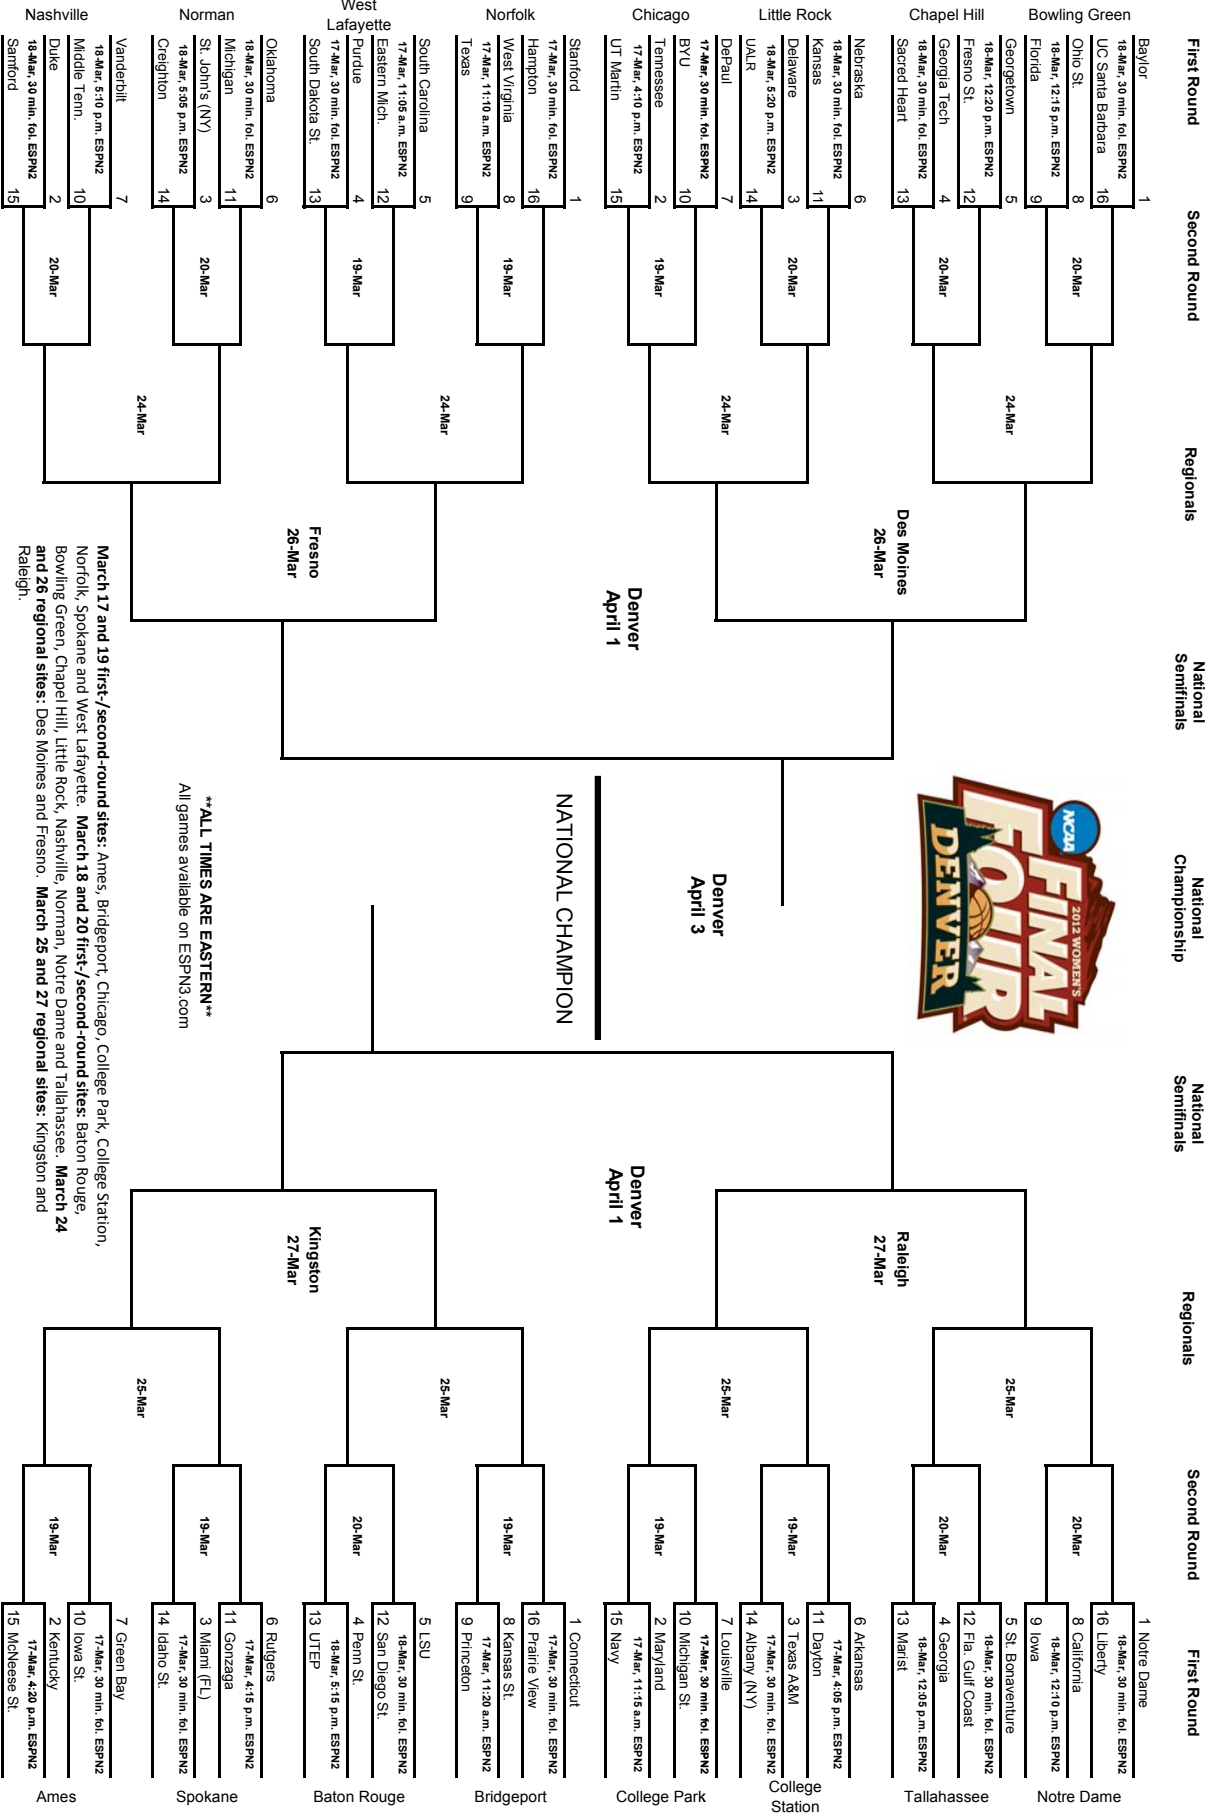

2012 NCAA® Division I Women's BASKETBALL CHAMPIONSHIP

ALL TIMES ARE EASTERN
All games available on ESPN3.com

March 17 and 19 first-/second-round sites: Ames, Bridgeport, Chicago, College Park, College Station, Norfolk, Spokane and West Lafayette. **March 18 and 20 first-/second-round sites:** Baton Rouge, Bowling Green, Chapel Hill, Little Rock, Nashville, Norman, Notre Dame and Tallahassee. **March 24 and 26 regional sites:** Des Moines and Fresno. **March 25 and 27 regional sites:** Kingston and Raleigh.

© 2012 National Collegiate Athletic Association. No commercial use without the NCAA's written permission. The NCAA opposes all sports wagering. This bracket should not be used for sweepstakes, contests, office pools or other gambling activities.