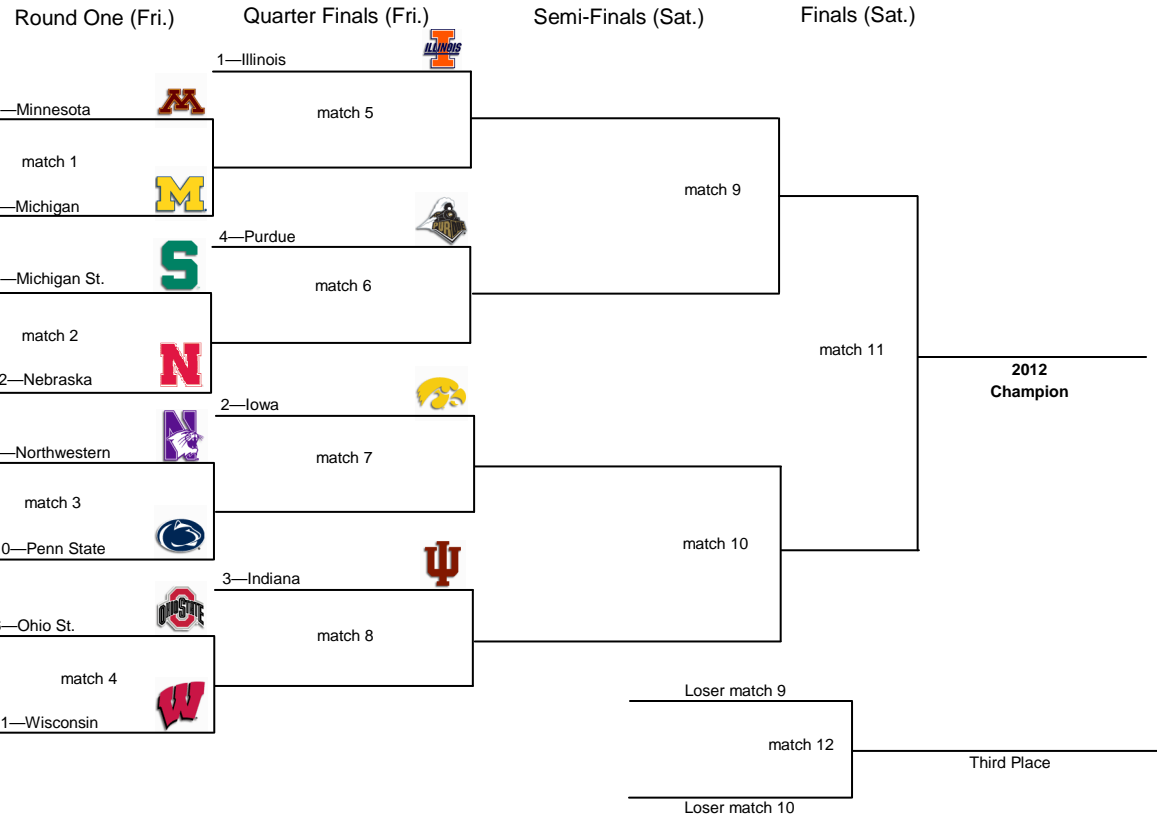

2012 BIG TEN MATCH PLAY CHAMPIONSHIP

Tee Times Foursomes /10 Min. Intervals			
Day 1 (Friday) Morning Wave			
match 1	No. 1 Tee 7:30 AM 7:40 AM 7:50 AM	match 3	No. 10 Tee 7:30 AM 7:40 AM 7:50 AM
match 2	8:00 AM 8:10 AM 8:20 AM	match 4	8:00 AM 8:10 AM 8:20 AM
Afternoon Wave			
match 5	No. 1 Tee 12:00 PM 12:10 PM 12:20 PM	match 7	No. 10 Tee 12:00 PM 12:10 PM 12:20 PM
match 6	12:30 PM 12:40 PM 12:50 PM	match 8	12:30 PM 12:40 PM 12:50 PM
match 16	1:00 PM 1:10 PM 1:20 PM	match 17	1:00 PM 1:10 PM 1:20 PM
Day 2 (Saturday) Morning Wave			
match 9	No. 1 Tee 7:30 AM 7:50 AM 8:10 AM	match 13	No. 10 Tee 7:30 AM 7:40 AM 7:50 AM
match 10	7:40 AM 8:00 AM 8:20 AM	match 14	8:00 AM 8:10 AM 8:20 AM
match 18	8:30 AM 8:40 AM 8:50 AM	match 19	8:30 AM 8:40 AM 8:50 AM
Afternoon Wave			
match 11 (Championship match in twosomes)	No. 1 Tee 12:30 PM 12:39 PM 12:48 PM 12:57 PM	match 15	No. 10 Tee 12:30 PM 12:40 PM 12:50 PM
match 12	1:06 PM 1:15 PM	match 20	1:00 PM 1:10 PM 1:20 PM
	1:24 PM 1:34 PM 1:44 PM		

Bradenton Sunrise: 7:07 AM, Sunset: 6:23 PM