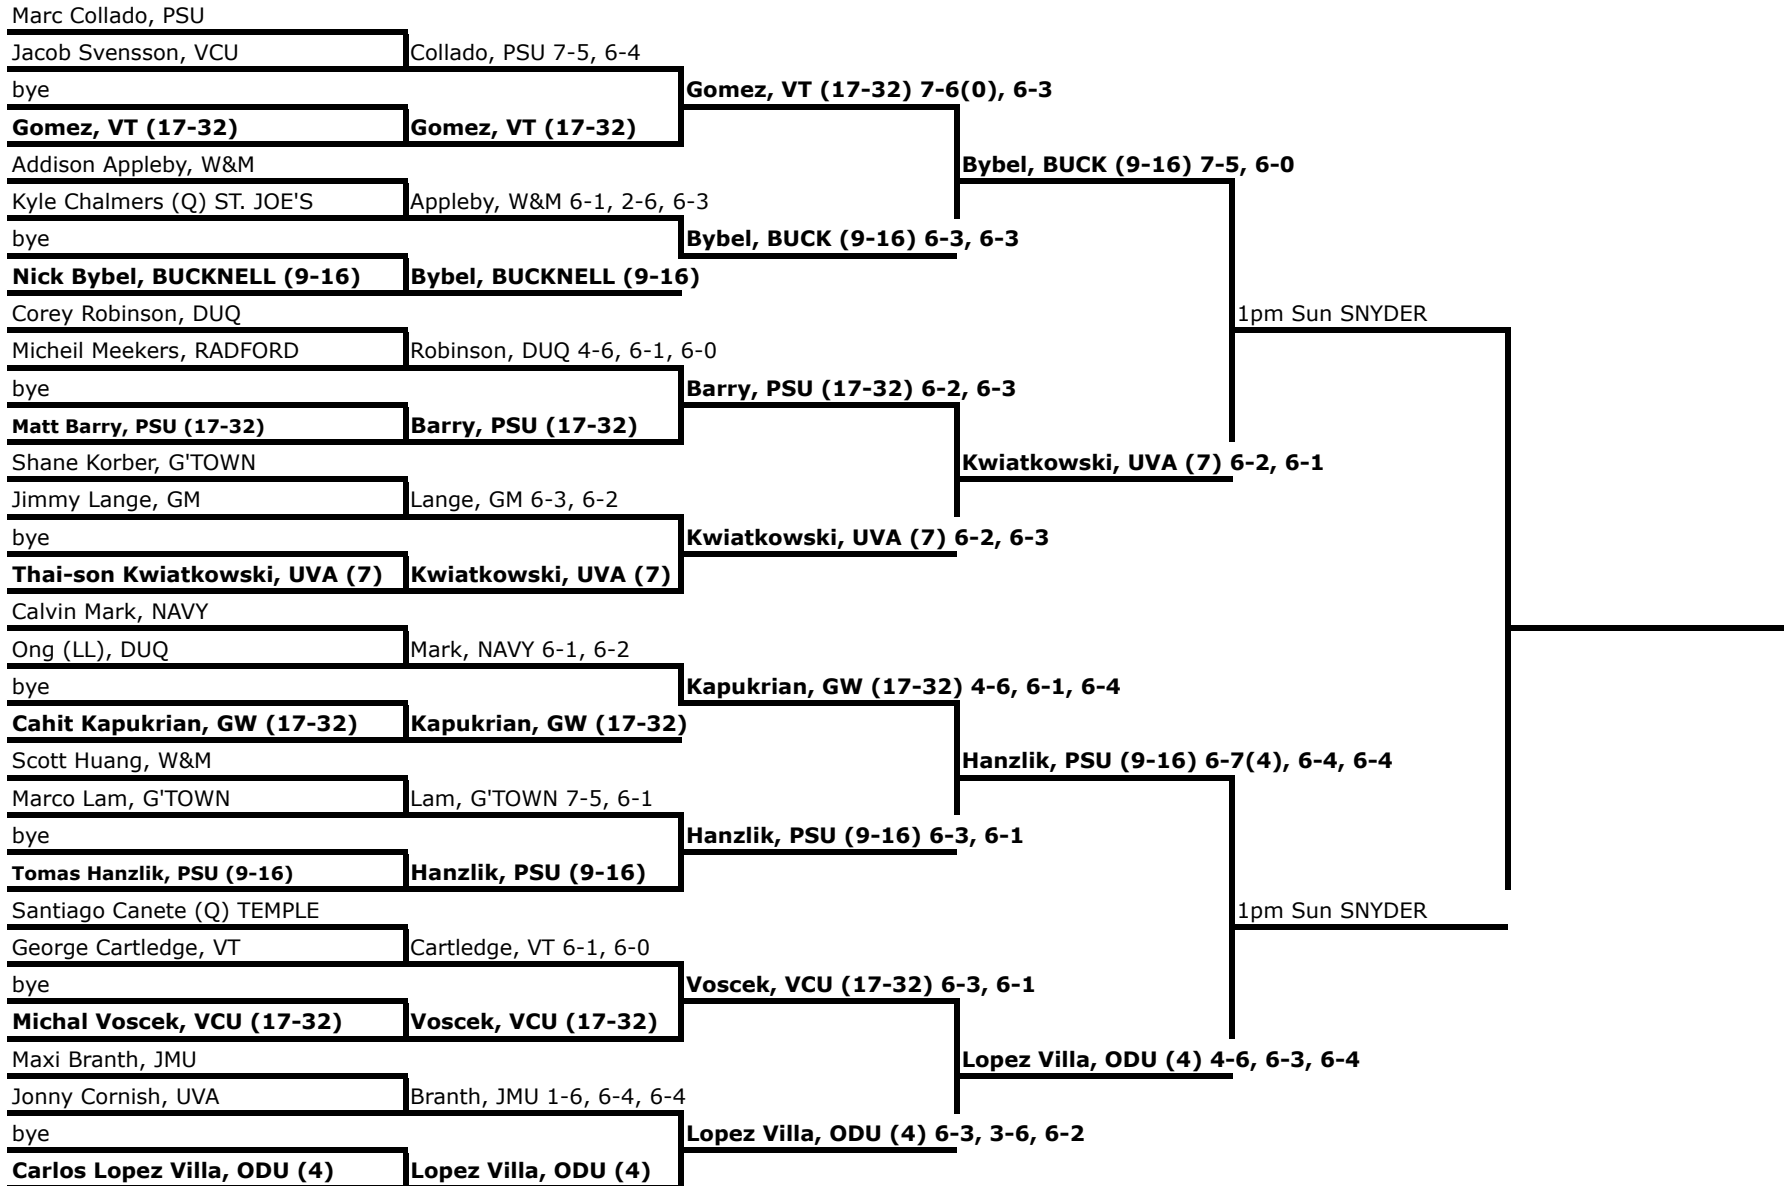

# SINGLES MAIN DRAW

Round of 128                      Round of 64                      Round of 32                      Round of 16                      Quarterfinal                      Semifinalist