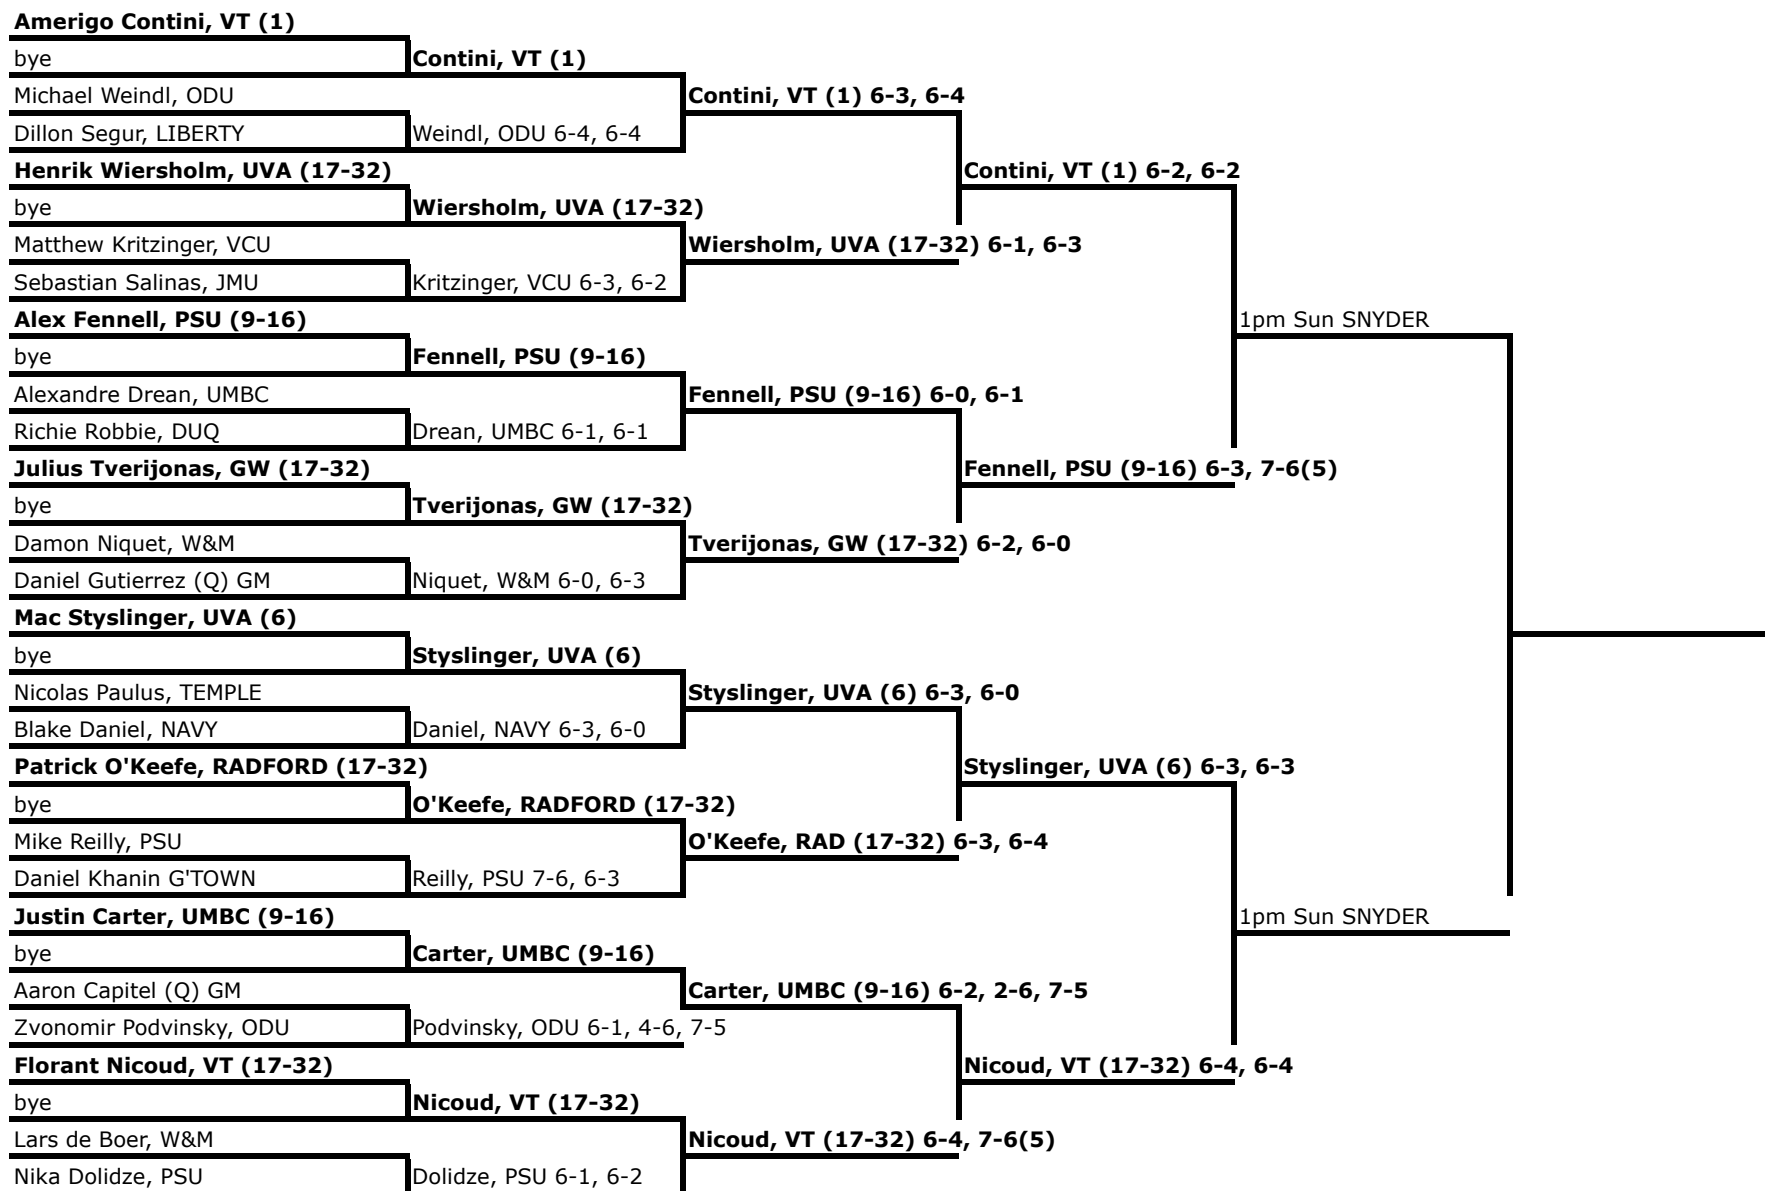

# SINGLES MAIN DRAW

Round of 128                      Round of 64                      Round of 32                      Round of 16                      Quarterfinal                      Semifinalist