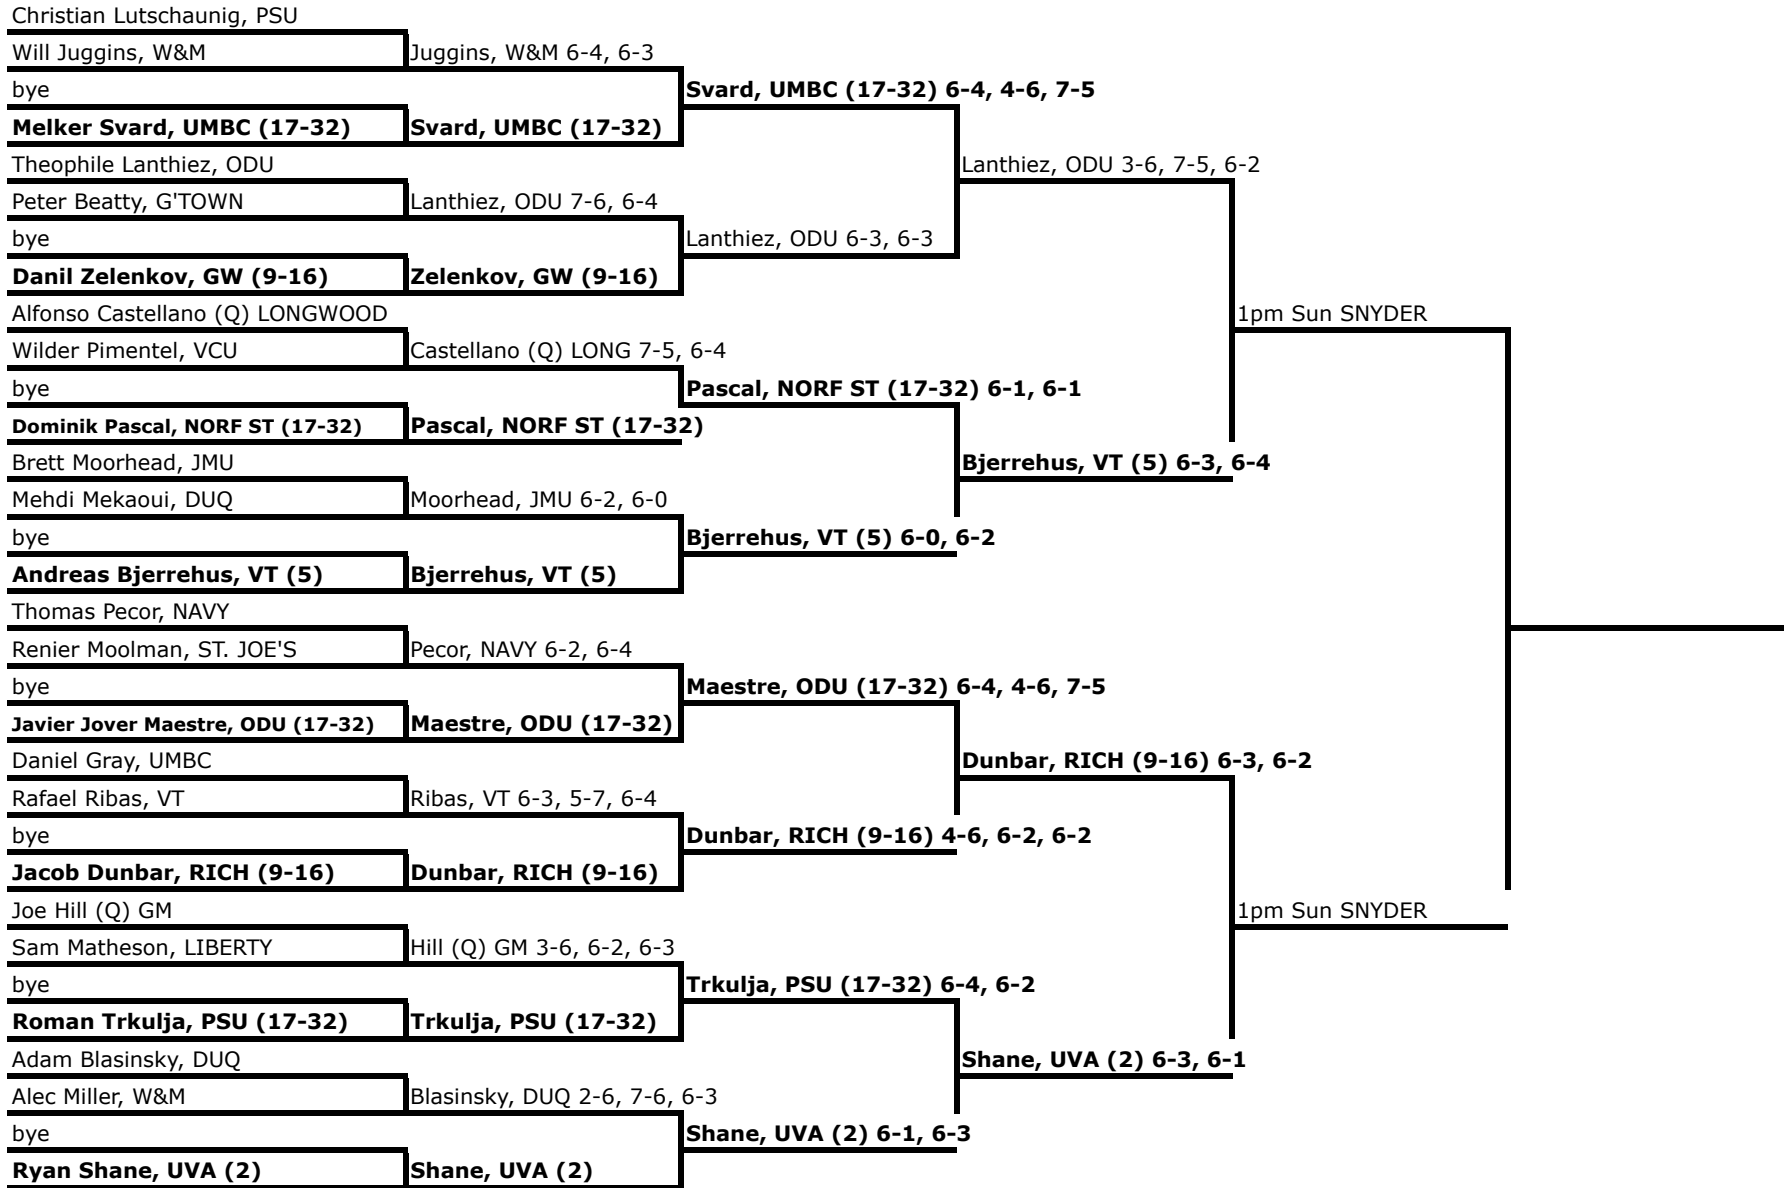

2014 ITA Atlantic Regional

SINGLES MAIN DRAW

Round of 128   Round of 64   Round of 32   Round of 16   Quarterfinal   Semifinalist