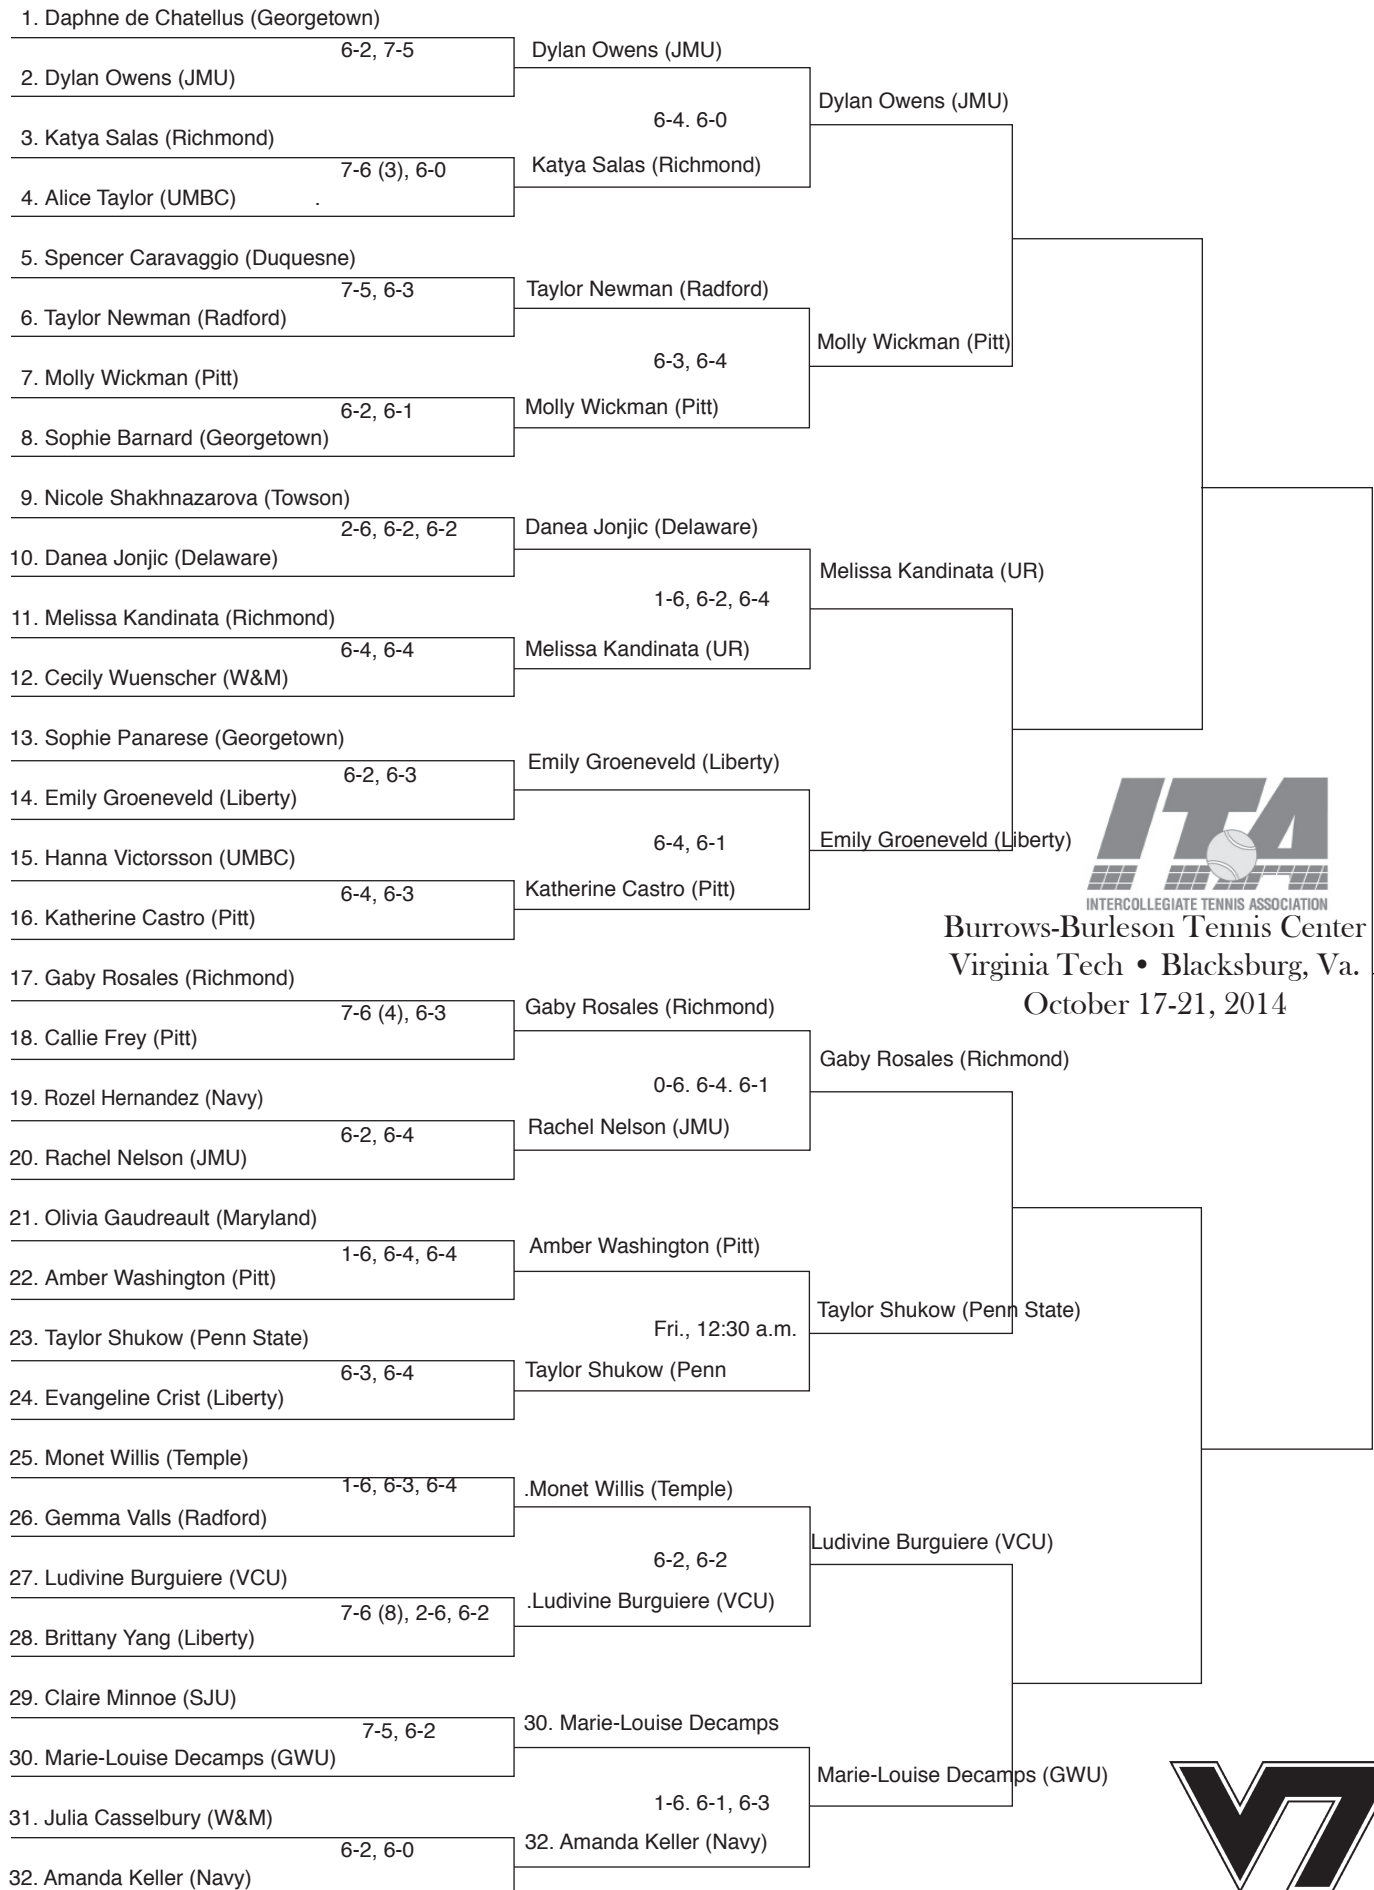

QUALIFYING SINGLES: Round of 32   Round of 16   Qualifiers

Burrows-Burleson Tennis Center
Virginia Tech • Blacksburg, Va.
October 17-21, 2014