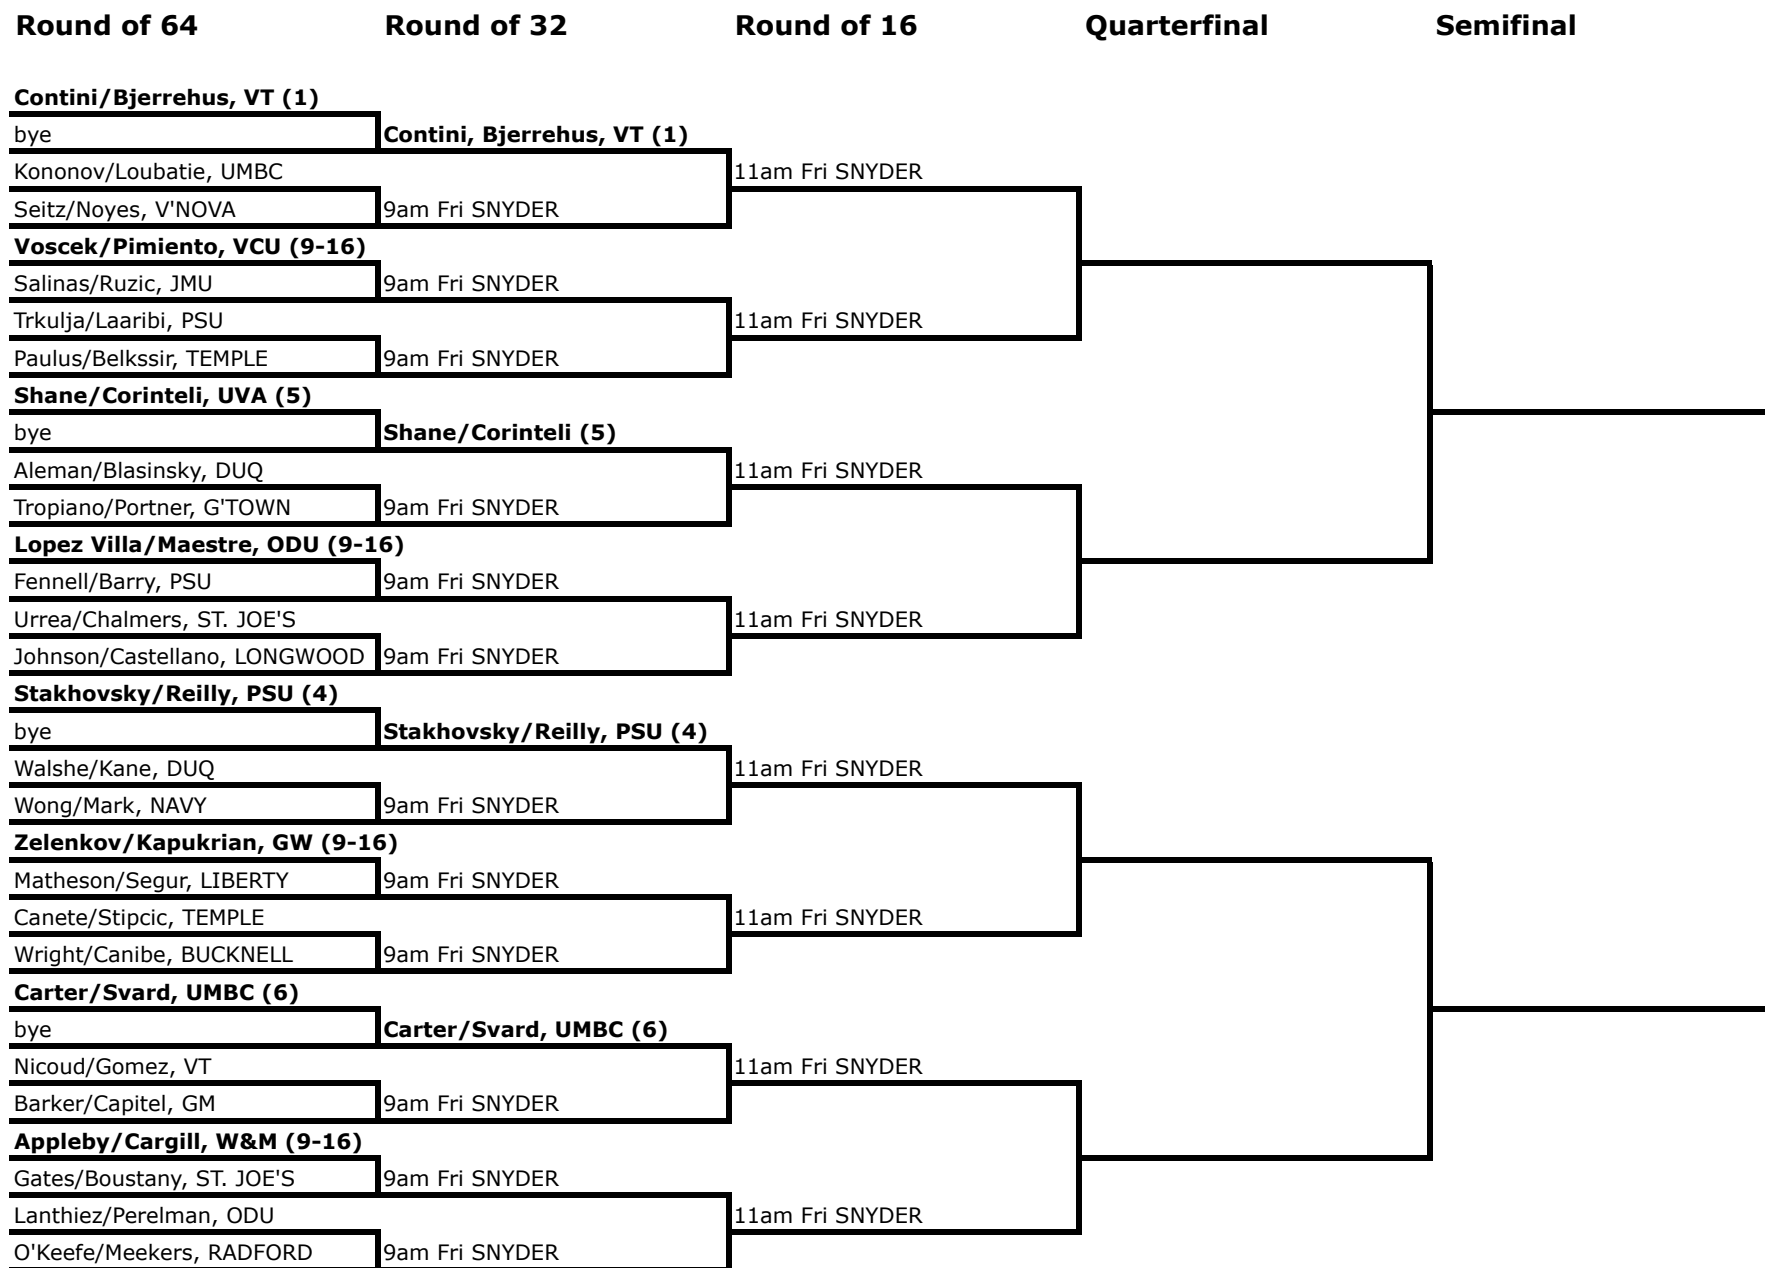

2014 ITA Atlantic Regional

DOUBLES MAIN DRAW

2014 ITA Atlantic Regional

DOUBLES MAIN DRAW

2014 ITA Atlantic Regional

DOUBLES MAIN DRAW

Doubles Semifinalists

Finals