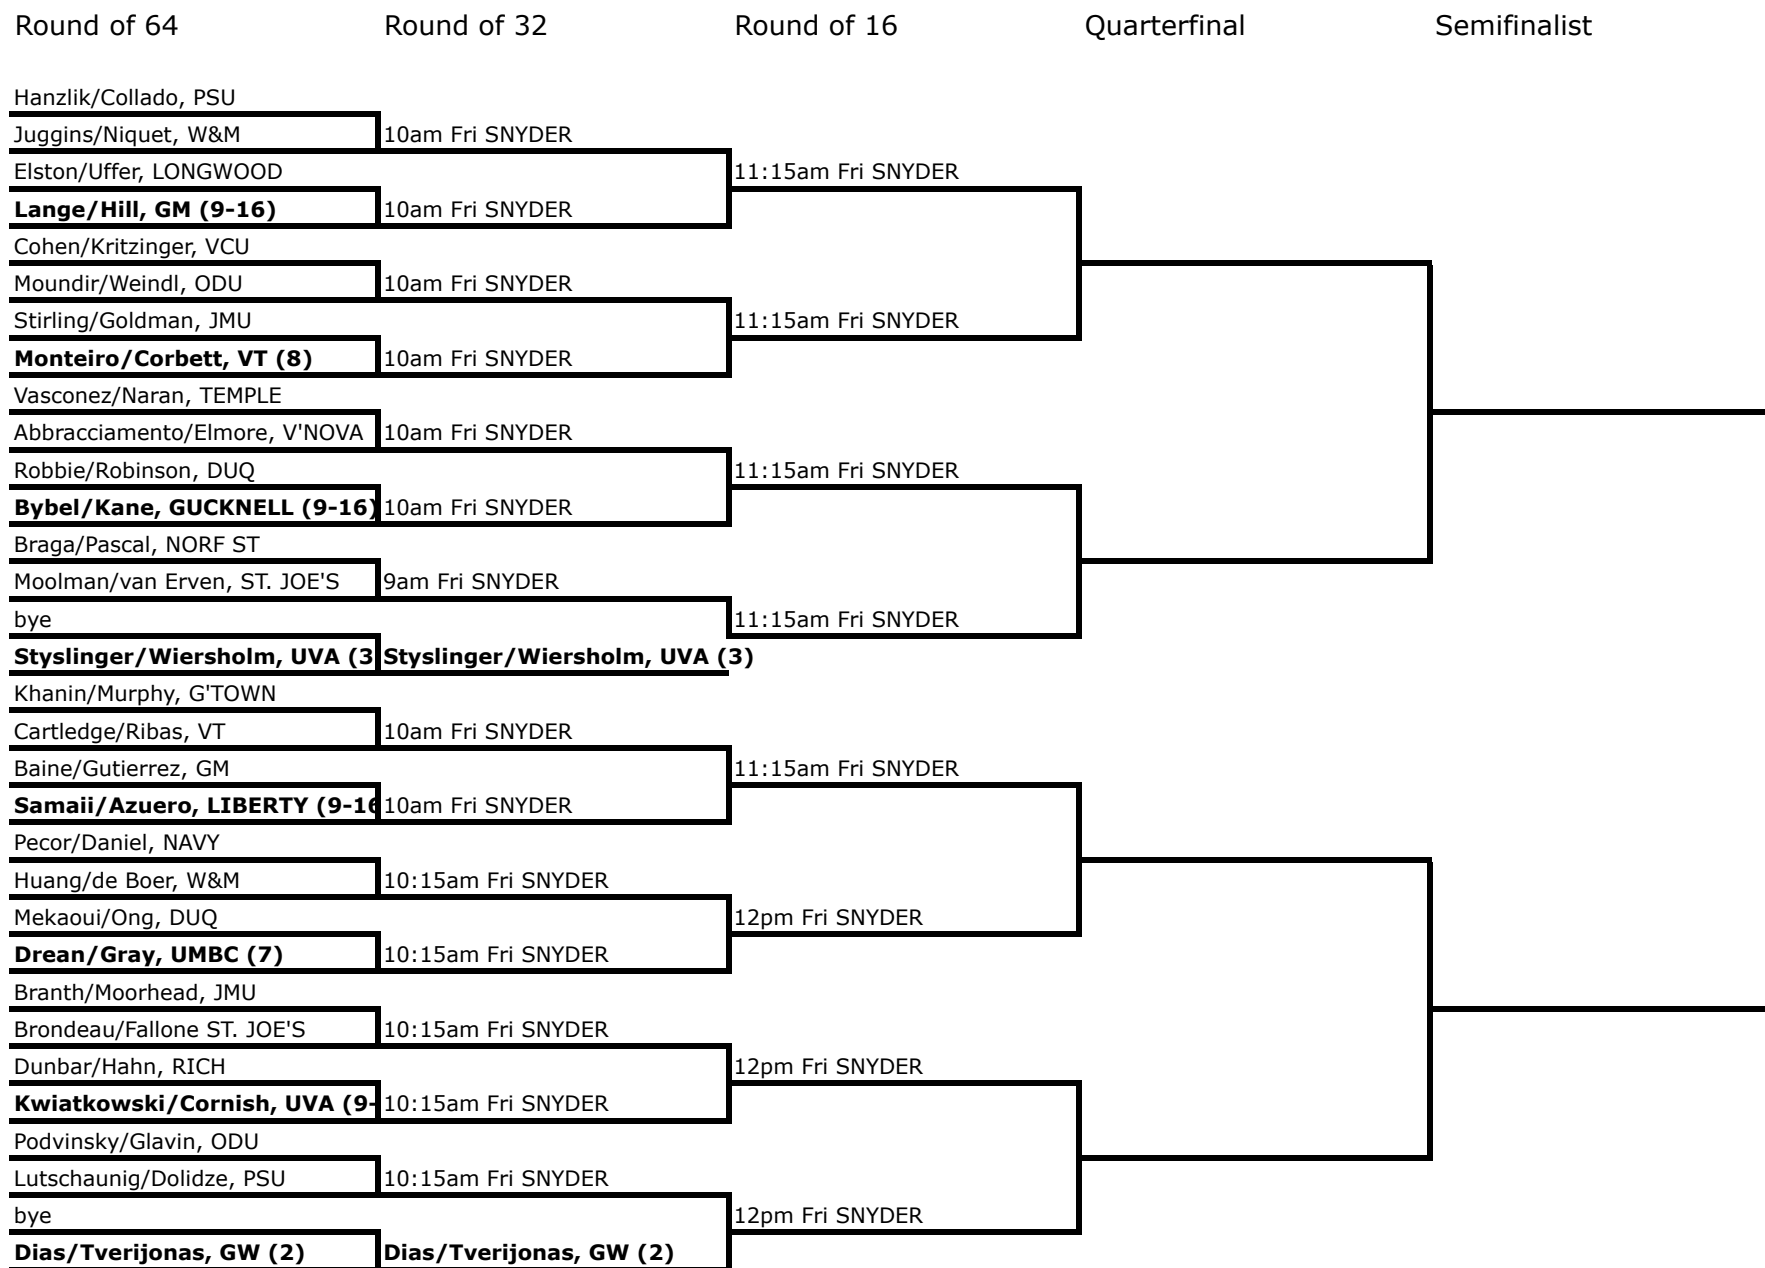

2014 ITA Atlantic Regional

DOUBLES MAIN DRAW

2014 ITA Atlantic Regional

DOUBLES MAIN DRAW

2014 ITA Atlantic Regional

DOUBLES MAIN DRAW

Doubles Semifinalists

Finals