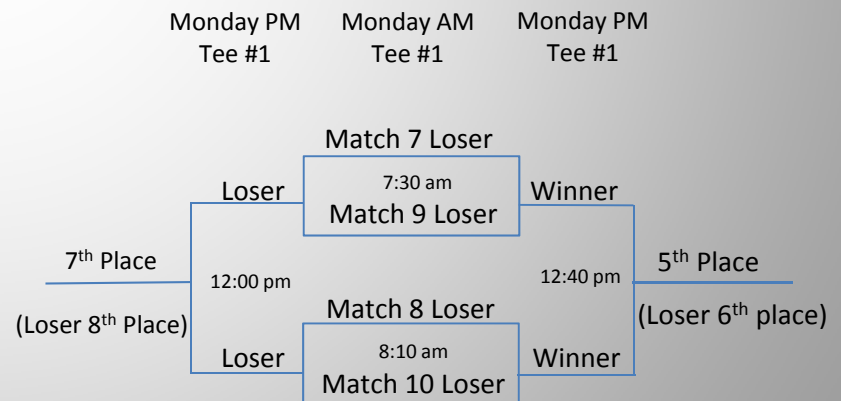

Big Ten Match Play Championship

February 15 & 16, 2015 - Hammock Beach Resort - Palm Coast, Florida

Championship Bracket - Played on Conservatory Course

Round-Robin Bracket - Played on Ocean Course

Consolation Bracket - Played on Ocean Course

Sunrise 7:10 AM Sunset 6:07 PM

*All tee times for individual matches in 8 min. intervals