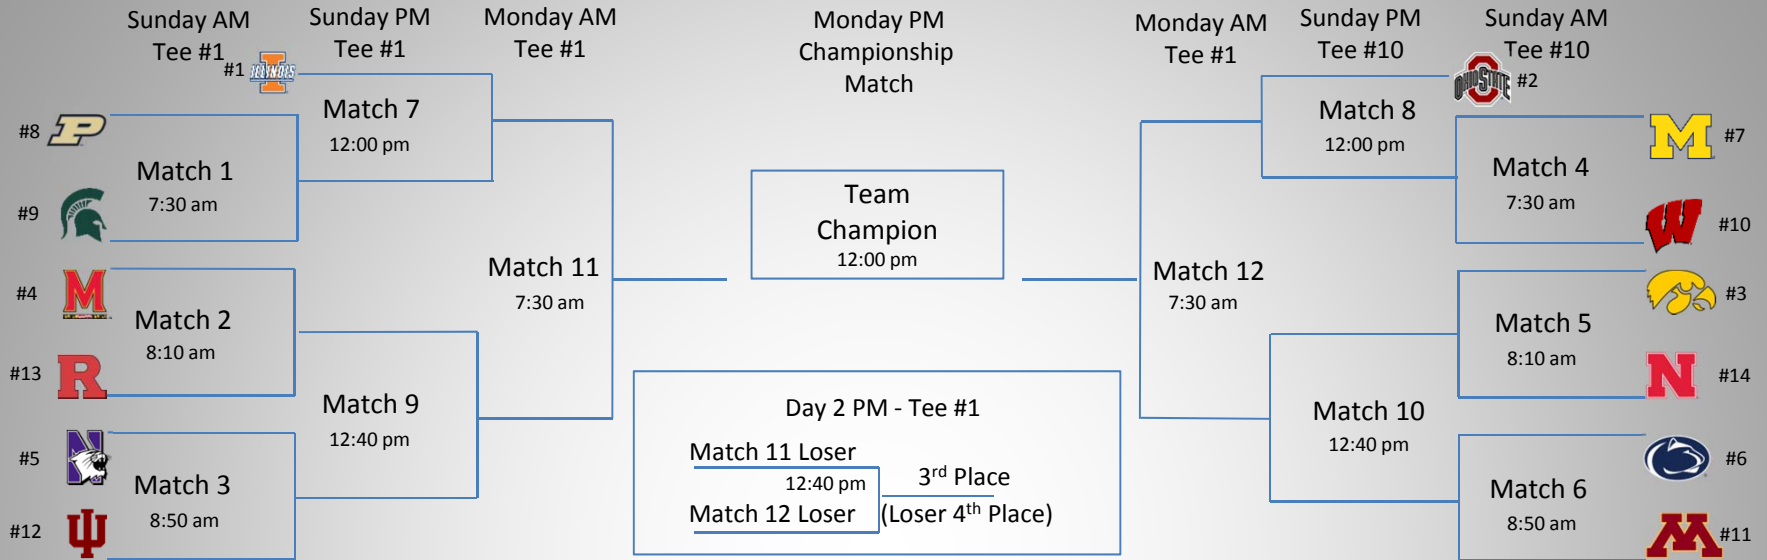

Big Ten Match Play Championship

February 15 & 16, 2015 - Hammock Beach Resort - Palm Coast, Florida

Championship Bracket - Played on Conservatory Course

Round-Robin Bracket - Played on Ocean Course

Consolation Bracket - Played on Ocean Course

Sunrise 7:10 AM Sunset 6:07 PM

*All tee times for individual matches in 8 min. intervals