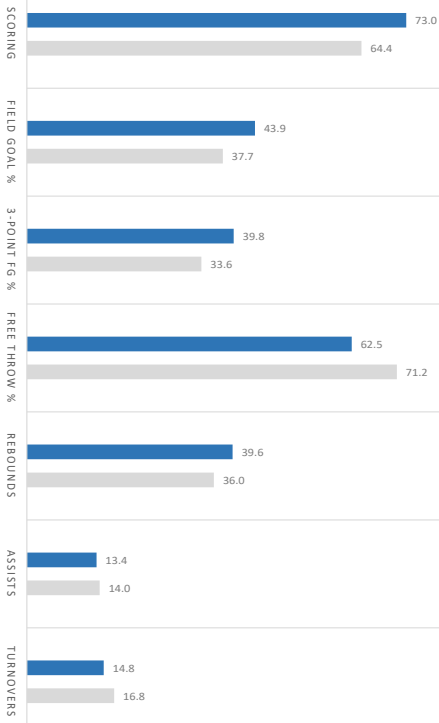

LAST FIVE

- » Dating back to 2016-17, Penn State is 4-1 over its last five contests, which includes four wins to open the 2017-18 campaign.
- » Penn State has wins over four different conference, defeating (in order) Siena (Metro Atlantic), Drexel (Colonial), Marshall (C-USA) and Providence (BIG EAST).
- » Redshirt-sophomore **Amari Carter** is doing a little of everything for the Lady Lions, reaching double-figures in four of her last five games, entering today with a 13.6 points per game average during that span, including a career-best 23 points at Providence.
- » Carter is also adding 4.6 assists and 5.4 rebounds per game, chipping in 2.6 steals per contest over the last five.
- » Redshirt-sophomore **De'Janae Boykin** is averaging a double-double of 10.5 rebounds and 13.8 points in four starts to begin the 2017-18 season. She missed the final 16 games of last season due to injury.
- » Freshman **Kamari McDaniel** has been a spark off the bench for the Lady Lions, as she scored 20 points at Marshall for her first career double-figure scoring game and is averaging 9.5 points per game in three appearances.
- » Sophomore **Jaida Travascio-Green** is averaging 13.8 points per game in five starts, which is bolstered by a 31-point effort on Nov. 12, 2017 vs. Drexel.
- » Travascio-Green is averaging 2.8 made 3-pointers per game during that stretch.
- » Sophomore **Siyeh Frazier** has opened the season with four-straight double-digit scoring games and is averaging 9.6 points and 5.2 steals over the last five games.

GETTING THE START

	G	G	G	F	F	
N10	Siena	Carter	Frazier	Travascio-Green	Boykin	Williams
N12	Drexel	Carter	Frazier	Travascio-Green	Boykin	Williams
N15	at Marshall	Carter	Frazier	Travascio-Green	Boykin	Williams
N18	at Providence	Carter	Frazier	Travascio-Green	Boykin	Williams
N20	Central Connecticut State					
N24	vs. Louisiana Tech					
N25	vs. Kansas State					
N30	Wake Forest					
D3	Manhattan					
D6	Fordham					
D9	at St. Bonaventure					
D17	at Pittsburgh					
D20	at American					
D28	at Michigan					
D31	Maryland					
J3	Indiana					
J6	at Rutgers					
J10	Minnesota					
J14	at Wisconsin					
J18	Rutgers					
J6	Illinois					
J28	at Purdue					
J31	at Ohio State					
F4	Michigan State					
F8	at Iowa					
F11	at Minnesota					
F14	Northwestern					
F22	at Nebraska					
F25	Ohio State (3)					

ON THIS DATE

NOVEMBER, 20

1984	Syracuse	A - Manley Fieldhouse	W, 92-75
1999	Villanova	H - Bryce Jordan Center	W, 76-54
2000	Duke	H - Bryce Jordan Center	L, 87-88
2001	UC Santa Barbara	A - Thunderdome	W, 76-73
2002	Mississippi State	H - Bryce Jordan Center	W, 82-66
2005	Villanova	H - Bryce Jordan Center	L, 59-62
2007	South Carolina	A - Colonial Life Arena	W, 70-63
2011	South Carolina	A - Colonial Life Arena	W, 55-50
2013	Bucknell	H - Bryce Jordan Center	W, 92-49
2016	Tennessee	H - Bryce Jordan Center	W, 70-56

Notes: