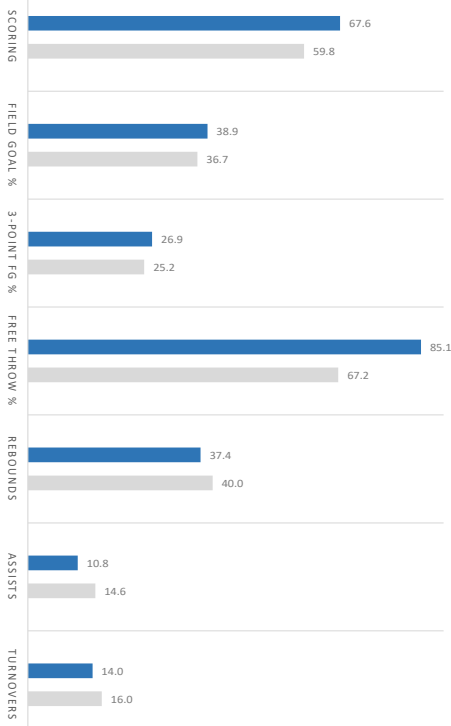

LAST FIVE

- » Penn State is 3-2 over its last five games, seeing its three-game winning streak come to an end last time out at St. Bonaventure in a 65-62 setback.
- » The Lady Lions have been on both ends of comebacks over the last five games, rallying from 10 points down with 7:42 to play in the fourth quarter vs. Fordham on Dec. 6, before watching the Bonnies rally from a 12-point halftime deficit to claim a win.
- » **Teniya Page** leads the team with 16.6 points per game, which includes a pair of 20-point efforts.
- » Page is shooting 45.9 percent from the field and 88.0 percent from the free throw line. She is 28-of-61 from the field and 22-of-25 from the charity stripe.
- » Page is also leading the team with 16 assists.
- » Redshirt-sophomore **Amari Carter** has logged double-figure points in four of the last five games, including 19 points vs. Fordham. The only non-double-figure game was an eight-point contest vs. Wake Forest.
- » Sophomore **Jaida Travascio-Green** is adding 10.6 points per game and 4.0 rebounds per contest over her last five games.
- » Junior **Jaylen Williams** has blocked a team-high seven shots, while leading the team with 36 rebounds.
- » Williams is also averaging 7.6 points per game, which ranks four on the team during that span.

GETTING THE START

			G	G	G	F	F
N10	Siena	(1)	Carter	Frazier #	Travascio-Green	Boykin #	Williams #
N12	Drexel	(2)	Carter	Frazier	Travascio-Green	Boykin	Williams
N15	at Marshall	(3)	Carter	Frazier	Travascio-Green	Boykin	Williams
N18	at Providence	(4)	Carter	Frazier	Travascio-Green	Boykin	Williams
N20	Central Connecticut State	(5)	Carter	Frazier	Travascio-Green	Boykin	Williams
N24	vs. Louisiana Tech	(6)	Carter	Frazier	Travascio-Green	Boykin	Williams
N25	vs. Kansas State	(7)	Carter	Frazier	Travascio-Green	Boykin	Williams
N30	Wake Forest	(1)	Carter	Page	Travascio-Green	Boykin	Williams
D3	Manhattan	(1)	Carter	Page	Travascio-Green	Frazier ^	Williams
D6	Fordham	(2)	Carter	Page	Travascio-Green	Frazier ^	Williams
D9	at St. Bonaventure	(3)	Carter	Page	Travascio-Green	Frazier ^	Williams
D17	at Pittsburgh						
D20	at American						
D28	at Michigan						
D31	Maryland						
J3	Indiana						
J6	at Rutgers						
J10	Minnesota						
J14	at Wisconsin						
J18	Rutgers						
J6	Illinois						
J28	at Purdue						
J31	at Ohio State						
F4	Michigan State						
F8	at Iowa						
F11	at Minnesota						
F14	Northwestern						
F22	at Nebraska						
F25	Ohio State						

^ - Started Four Guards | # - First Career Start

ON THIS DATE

DECEMBER, 17

1977	Queens	A – Fitzgerald Gymnasium	L, 67-85
1979	Northwestern	H – Rec Hall	W, 79-74
1989	American	H – Rec Hall	W, 93-55
2006	Georgetown	A – McDonough Arena	W, 52-44

Notes:

- » Penn State is 3-1 all-time on Dec. 17, winning three-straight games.
- » The last contest on this date came on the road, as well, with the Lady Lions claiming a 52-44 victory at Georgetown.
- » Queens College was the first opponent to face the Lady Lions on Dec. 17, with the two teams meeting in New York in 1977.

BY THE NUMBERS

DOUBLE FIGURE SCORING GAMES