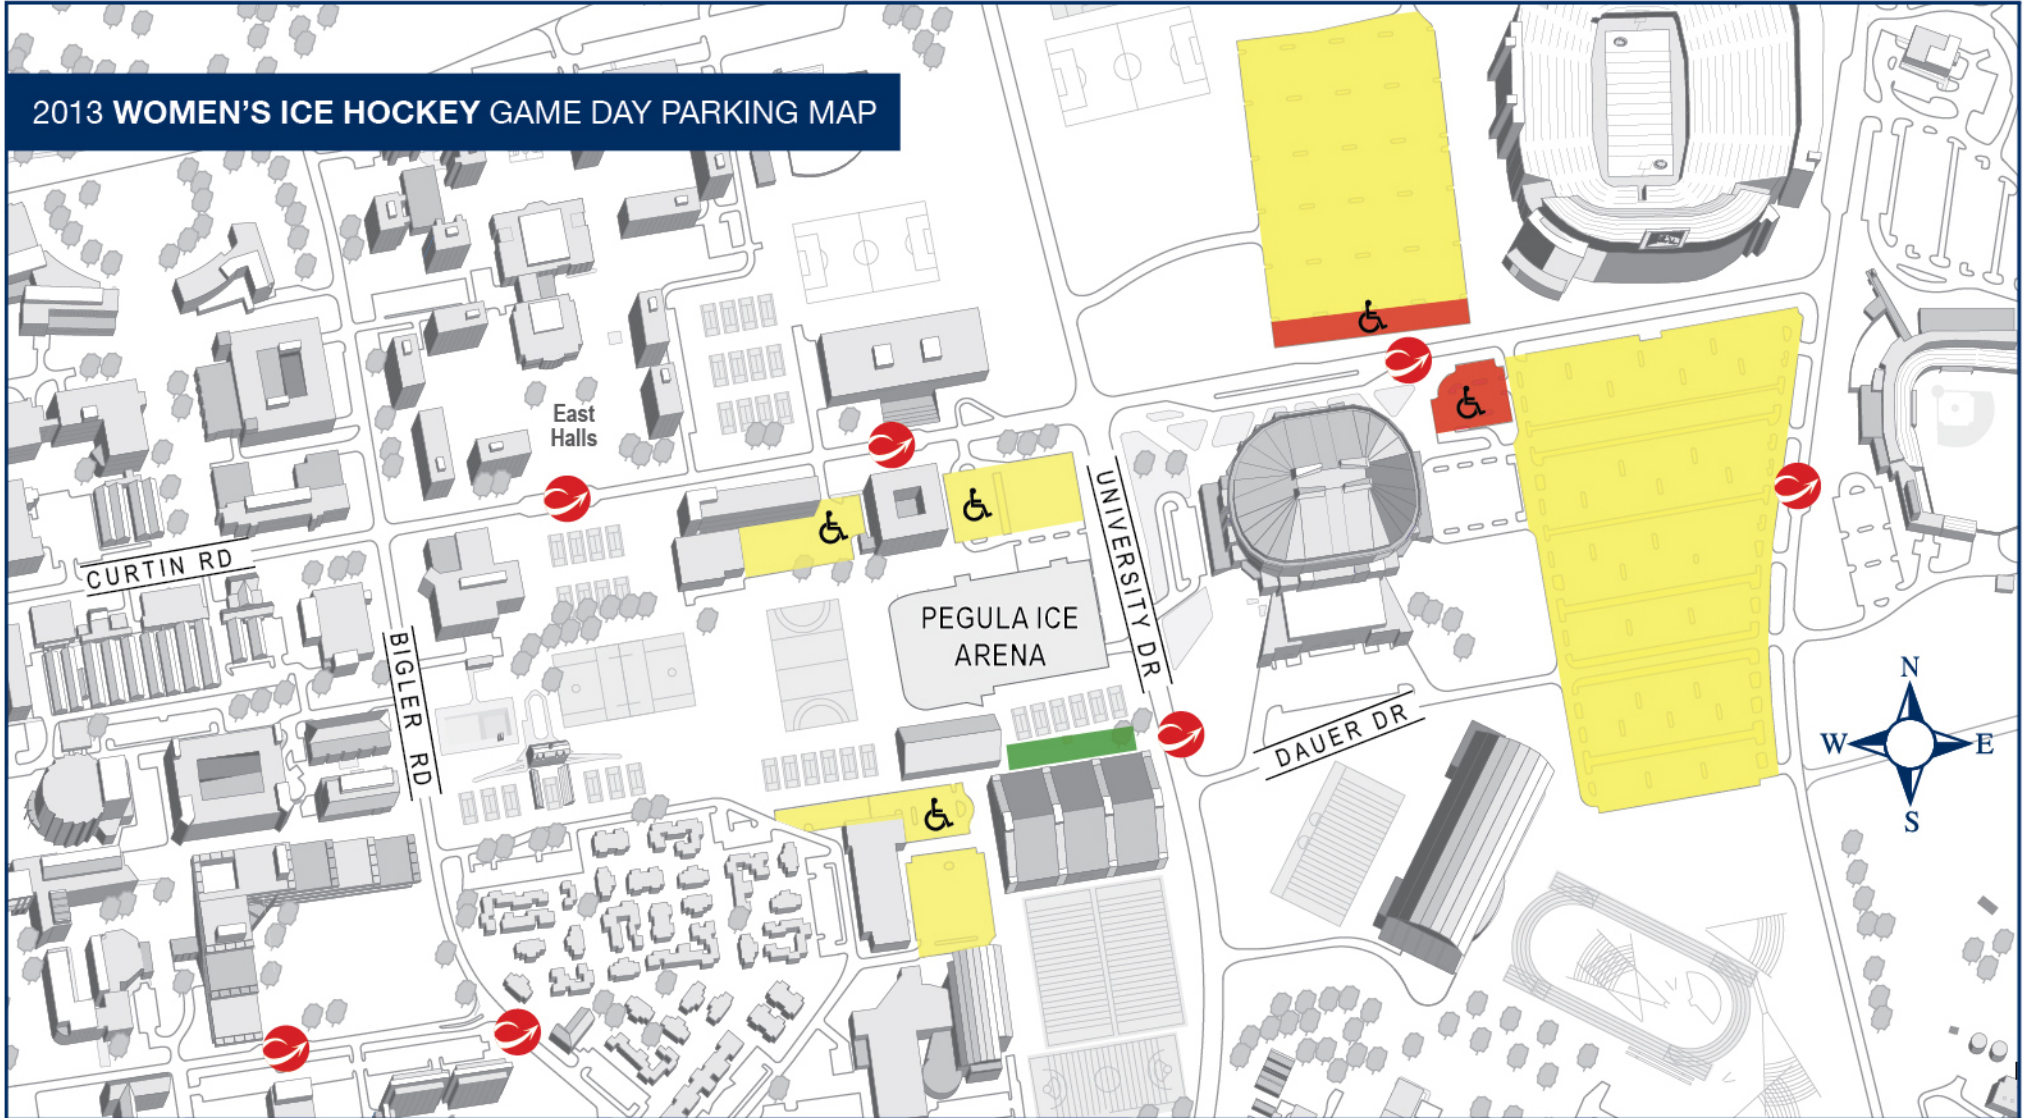

# PENN STATE PEGULA ICE ARENA | PARKING INFORMATION

To avoid unnecessary traffic delays, all visitors must follow the directions of Police and Penn State traffic control. We appreciate your cooperation.

## 2013 WOMEN'S ICE HOCKEY GAME DAY PARKING MAP

	General Parking Lots		Team, Staff & Media
	ADA		Loop Bus Stop

1-800-NITTANY

[GoPSUsports.com](http://GoPSUsports.com)

Penn State Intercollegiate Athletics reserves the right to modify parking procedures at anytime.