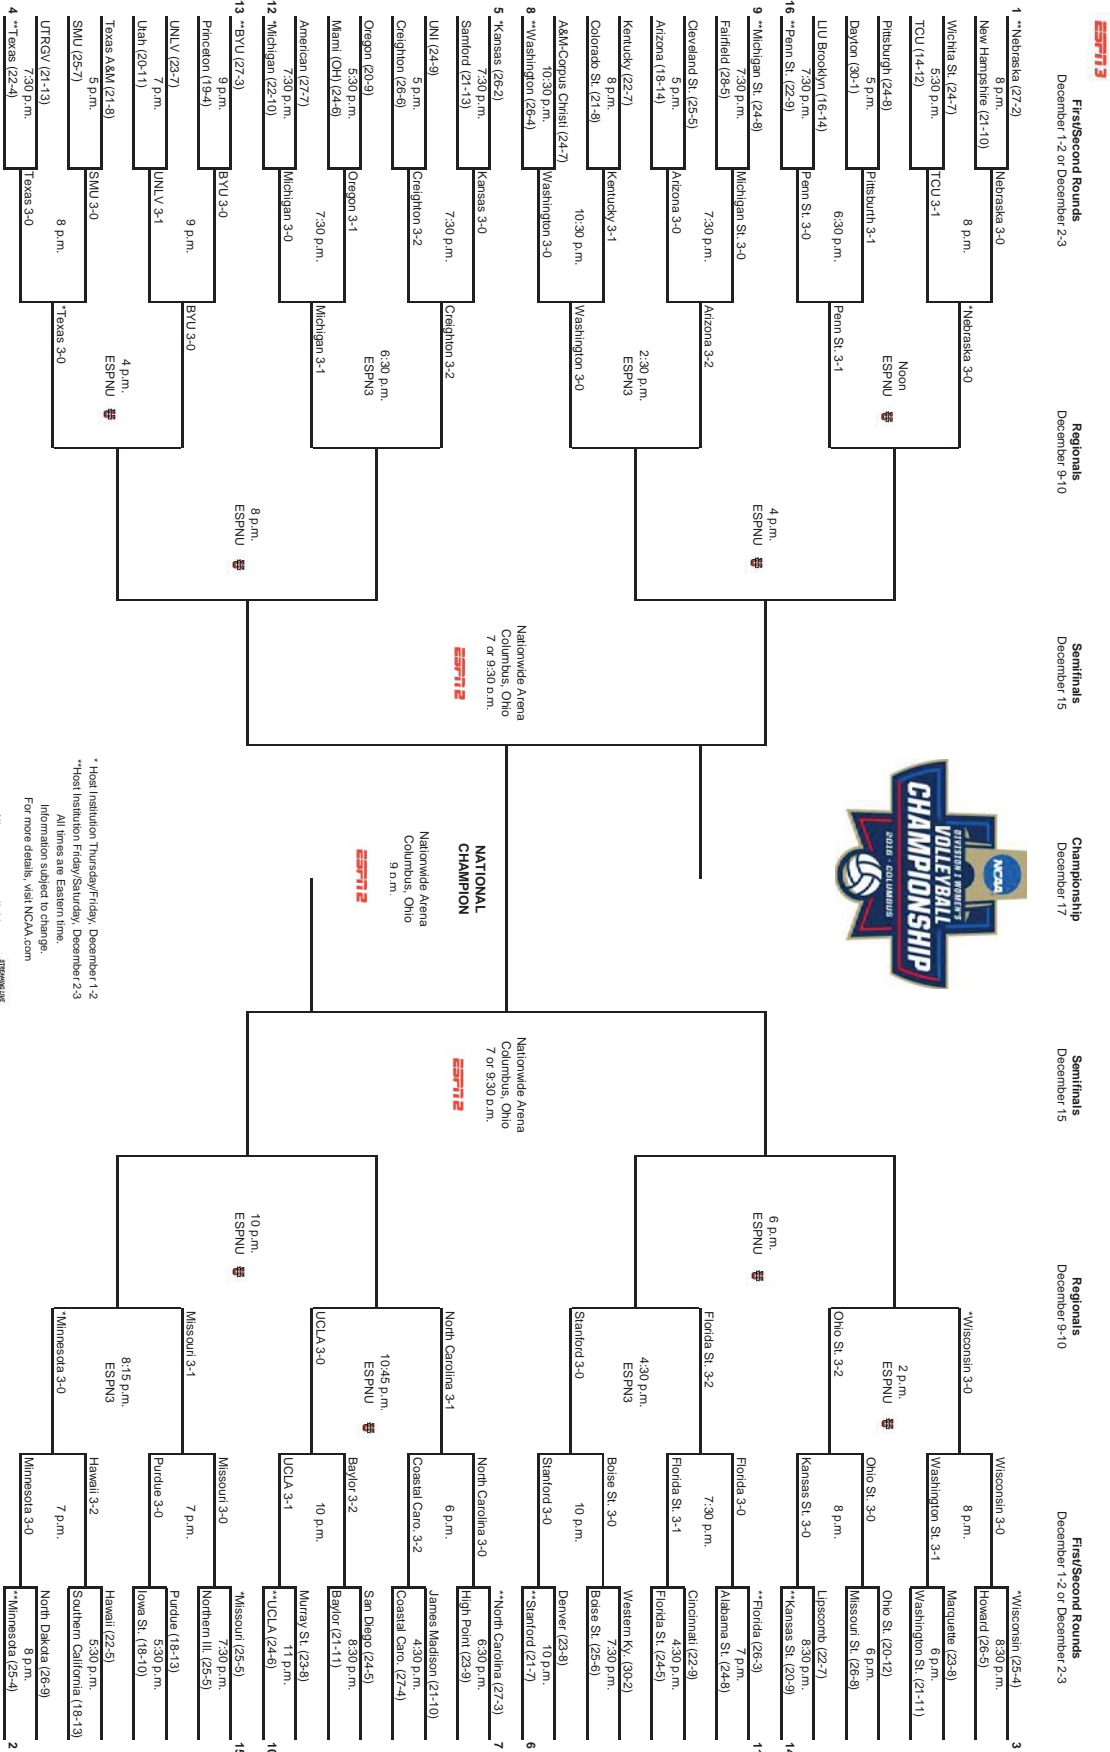

ARIZONA NCAA TOURNAMENT HISTORY

2016 NCAA Division I Women's Volleyball Championship

© 2014 National Collegiate Athletic Association. No commercial use without the NCAA's written permission.
The NCAA opposes all forms of sports wagering.

* Host Institution: Thursday/Friday, December 1-2
** Host Institution: Friday/Saturday, December 2-3
All times are Eastern time.
Information subject to change.
For more details, visit NCAA.com