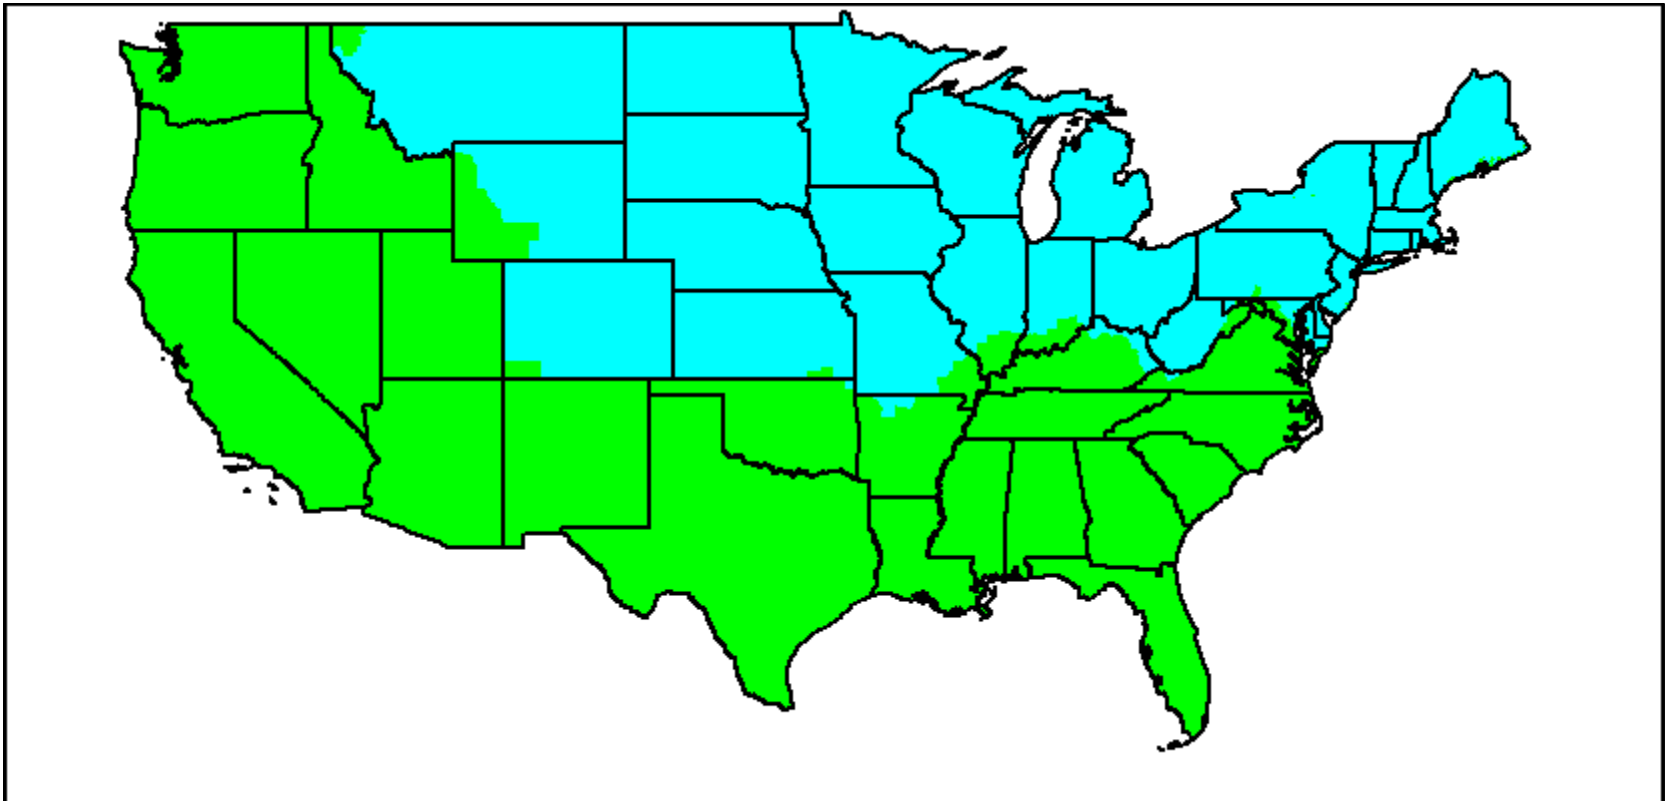

ABC/ESPN College Football: Saturday, October 29, 2016 12:00 PM ET

Penn State @ Purdue

ABC
ESPN3

ESPN2
DirectTV Ch. #209 SD/HD
DishNet Ch. #144 SD/HD
ESPN3

Note: Alaska & Hawaii will receive Penn State @ Purdue on ESPN2