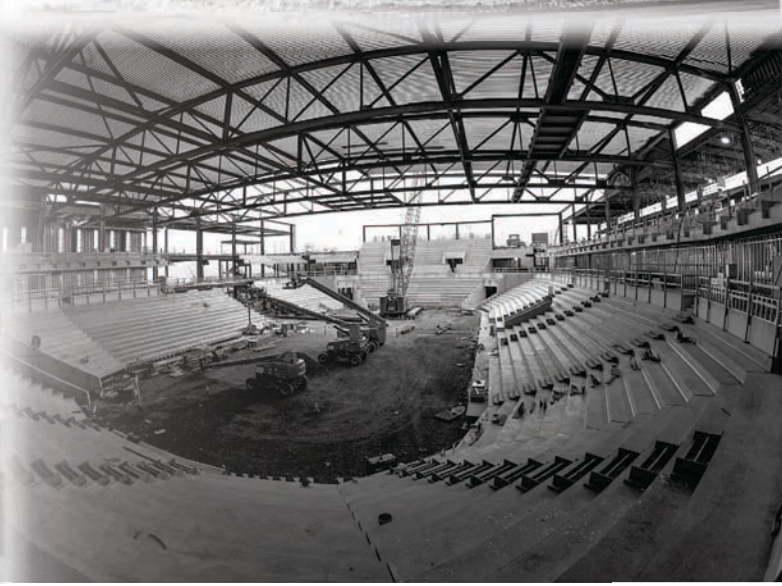

NITTANY LION WOMEN'S HOCKEY

PEGULA ICE ARENA FUTURE HOME OF PENN STATE HOCKEY

FACTS

Construction Groundbreaking: January 2012
Ceremonial Groundbreaking: April 20, 2012
Projected Opening: September 5, 2013
Capacity: 6,000 (Arena rink); 300 (Community rink)
Size: 200,000 square feet

AMENITIES

Two NHL-sized (200' x 85') ice surfaces

Arena rink will offer:

- 6,000-seat overall capacity
- 1,000-seat student section
- First-rate varsity locker rooms
- Team lounges and dry changing room
- Strength and conditioning center
- Shooting gallery
- Suites, loge boxes and club seats
- State-of-the-art television and radio broadcasting facilities
- Press box and media center
- Concession stands with café
- Videoboard

Community rink will offer:

- 300-seat capacity
- Eight locker rooms
- Skate rental center

Pegula Ice Arena will have the ability to host National Hockey League and American Hockey League games, as well as professional ice shows, local hockey and figure skating programs.