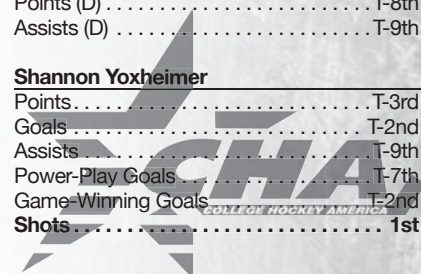

Jordin Pardoski

| | |
|-----------|-------|
| Goals (D) | T-7th |
|-----------|-------|

Madison Smiddy

| | |
|-------------|-------|
| Points (D) | T-8th |
| Assists (D) | T-9th |

Shannon Yoxheimer

| | |
|--------------------|-------|
| Points | T-3rd |
| Goals | T-2nd |
| Assists | T-9th |
| Power-Play Goals | T-7th |
| Game-Winning Goals | T-2nd |
| Shots | 1st |