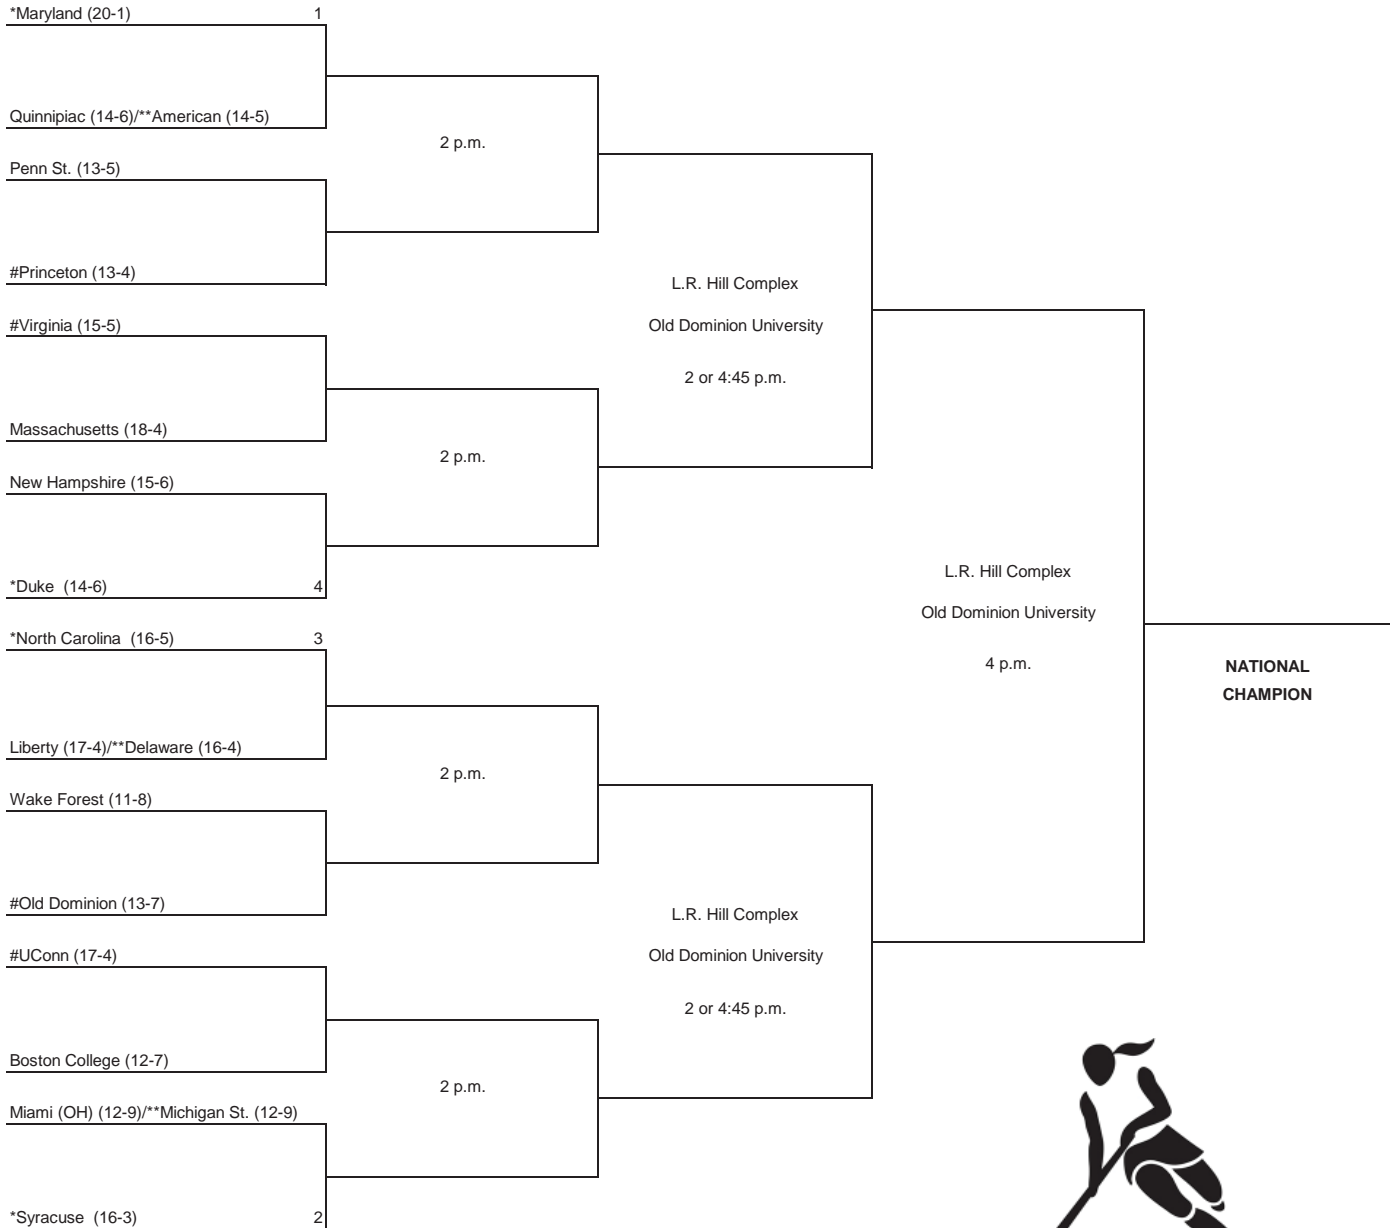

2013 Division I Field Hockey

First Round
November 16

Second Round
November 17

Semifinals
November 22

Championship
November 24

*Denotes host institution for first- and second-round games.
**Denotes host institution for play-in games.
Home team is the seeded team in the seeded game.
#Home team in the non-seeded game.

Game times for first-round games:
11:30 a.m. for seeded games.
2 p.m. for non-seeded games.
Game times for play-ins are 2 p.m., November 13.

ALL TIMES LOCAL