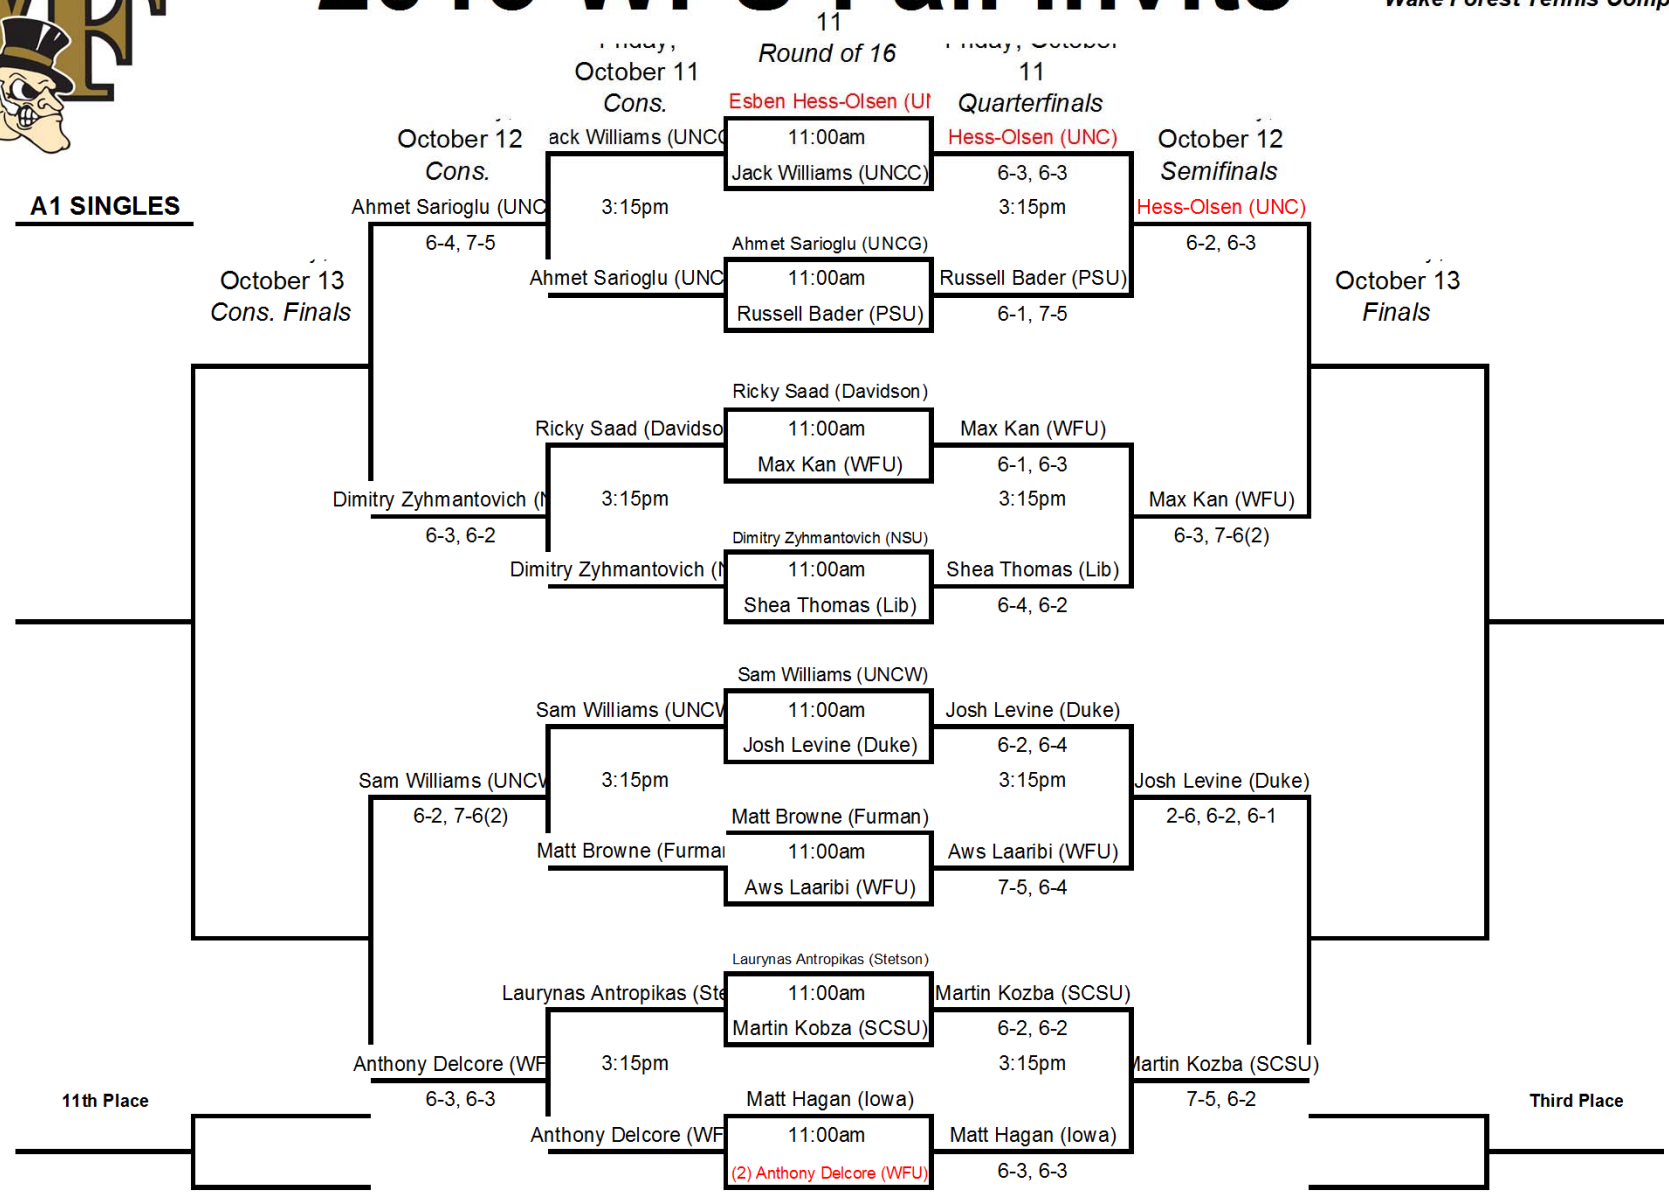

2013 WFU Fall Invite

October 11-13
Wake Forest Tennis Complex

A1 SINGLES

2013 WFU Fall Invite

October 11-13
Wake Forest Tennis Complex

2013 WFU Fall Invite

October 11-13
Wake Forest Tennis Complex

13th Place Bracket

Fifth Place Bracket

15h Place

7th Place

2013 WFU Fall Invite

October 11-13
Wake Forest Tennis Complex

B1 SINGLES

2013 WFU Fall Invite

October 11-13
Wake Forest Tennis Complex