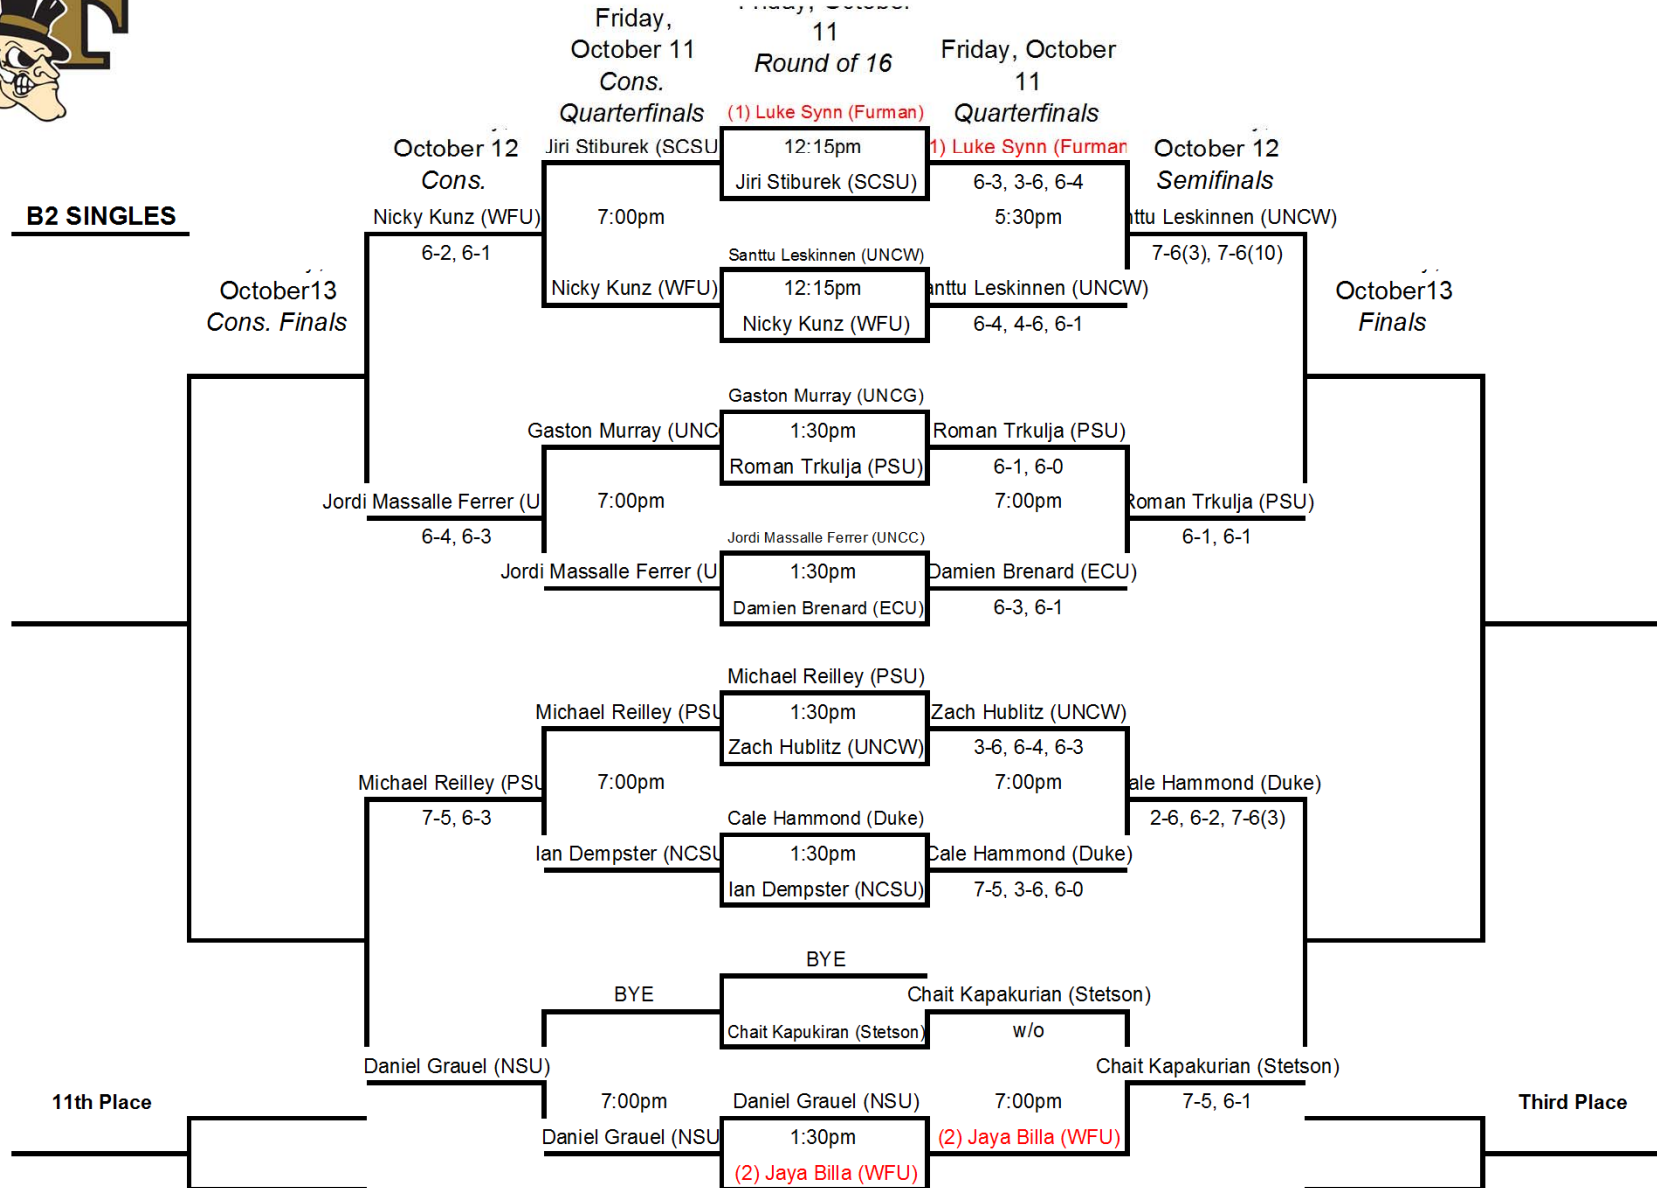

Fifth Place Bracket

15h Place

7th Place

2013 WFU Fall Invite

October 11-13
Wake Forest Tennis Complex

B1 SINGLES

2013 WFU Fall Invite

October 11-13
Wake Forest Tennis Complex

2013 WFU Fall Invite

October 11-13
Wake Forest Tennis Complex

B2 SINGLES

2013 WFU Fall Invite

October 11-13
Wake Forest Tennis Complex

2013 WFU Fall Invite

October 11-13
Wake Forest Tennis Complex

C1 SINGLES