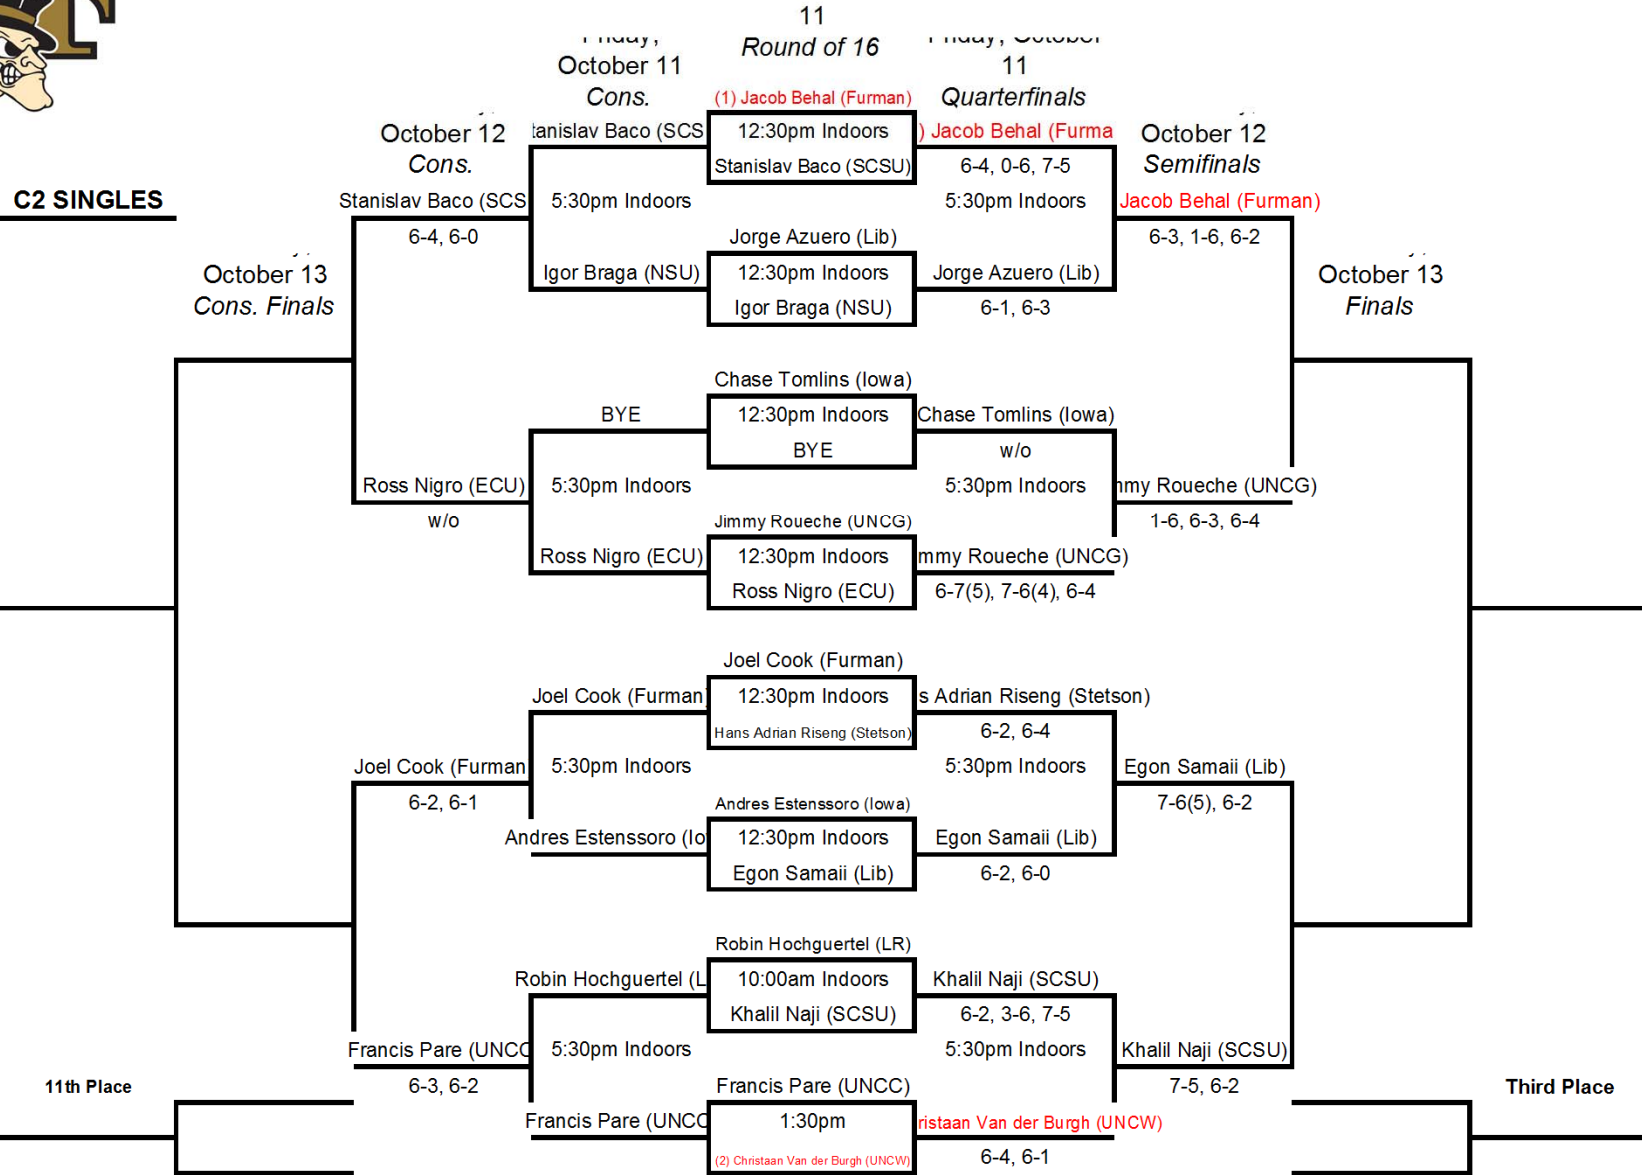

2013 WFU Fall Invite

October 11-13
Wake Forest Tennis Complex

2013 WFU Fall Invite

October 11-13
Wake Forest Tennis Complex

2013 WFU Fall Invite

October 11-13
Wake Forest Tennis Complex

2013 WFU Fall Invite

October 11-13
Wake Forest Tennis Complex

D1 SINGLES

2013 WFU Fall Invite

October 11-13
Wake Forest Tennis Complex

2013 WFU Fall Invite

October 11-13
Wake Forest Tennis Complex

2013 WFU Fall Invite

October 11-13
Wake Forest Tennis Complex