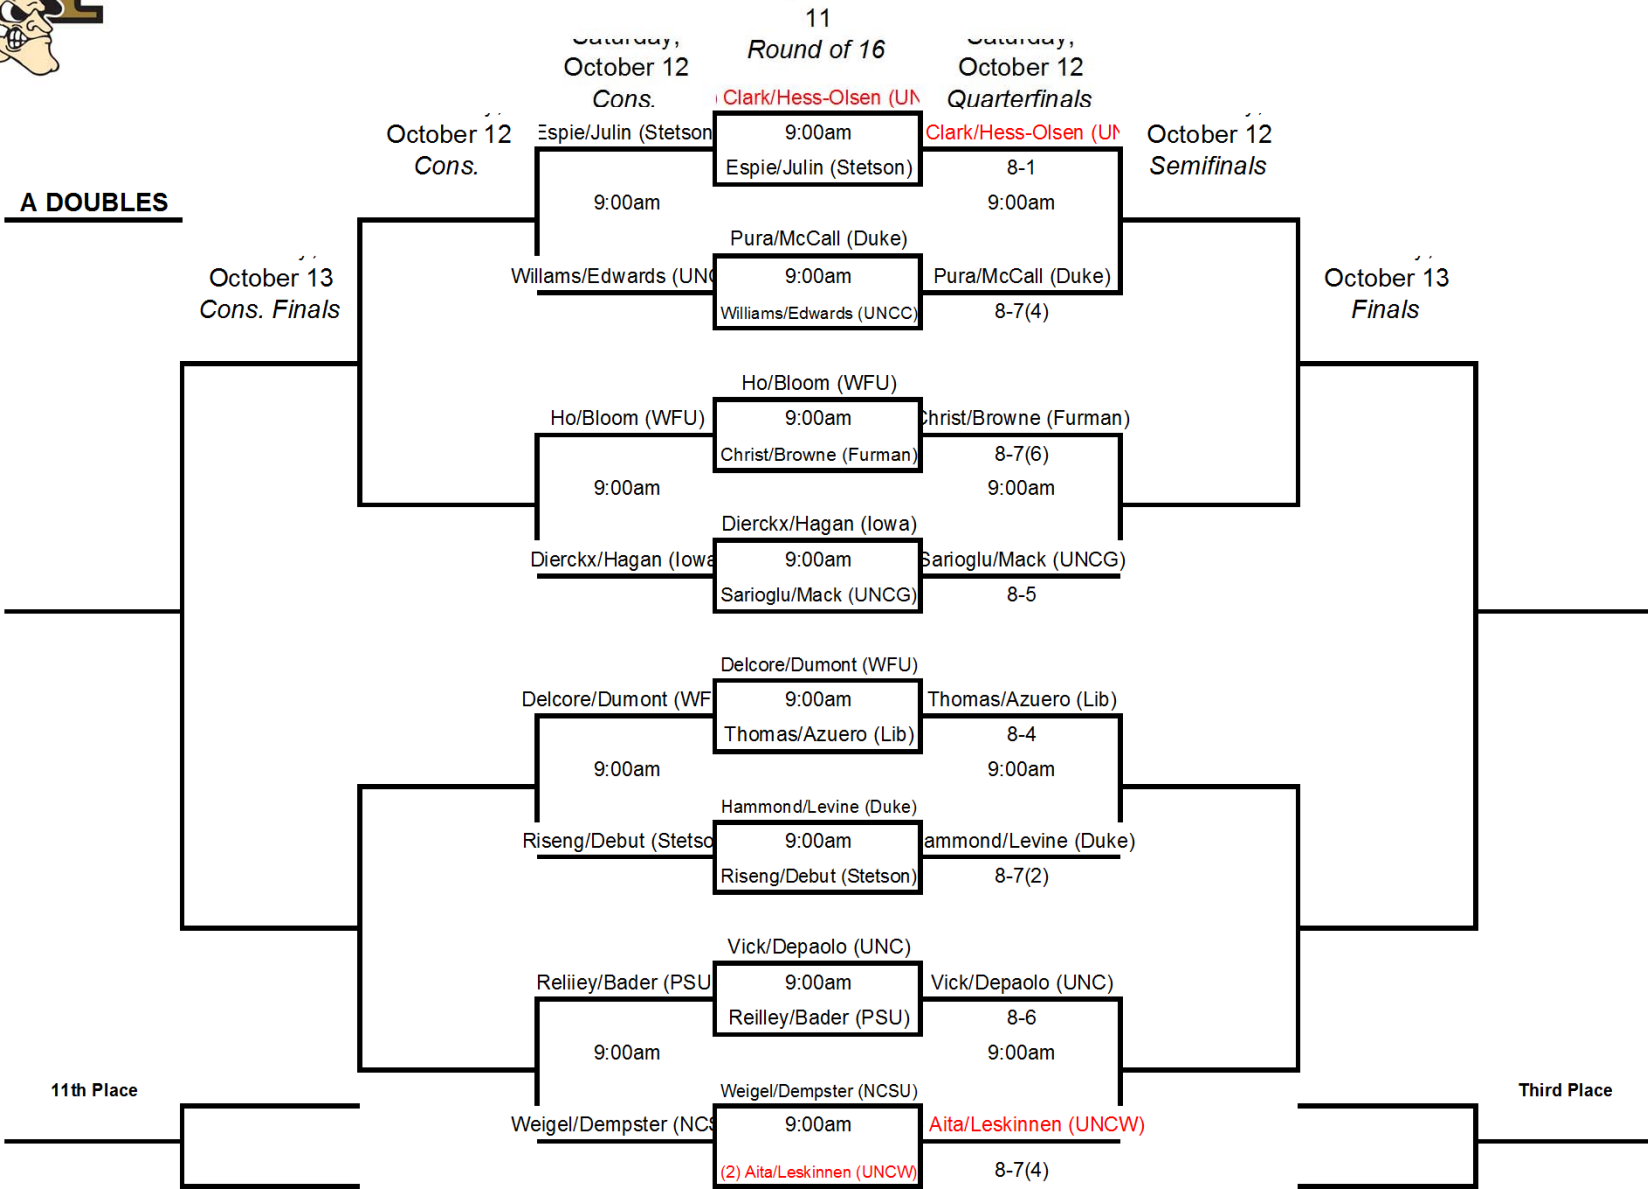

October 11-13
Wake Forest Tennis Complex

D1 SINGLES

2013 WFU Fall Invite

October 11-13
Wake Forest Tennis Complex

2013 WFU Fall Invite

October 11-13
Wake Forest Tennis Complex

2013 WFU Fall Invite

October 11-13
Wake Forest Tennis Complex

13th Place Bracket

Fifth Place Bracket

15h Place

7th Place

2013 WFU Fall Invite

October 11-13
Wake Forest Tennis Complex

2013 WFU Fall Invite

October 11-13
Wake Forest Tennis Complex