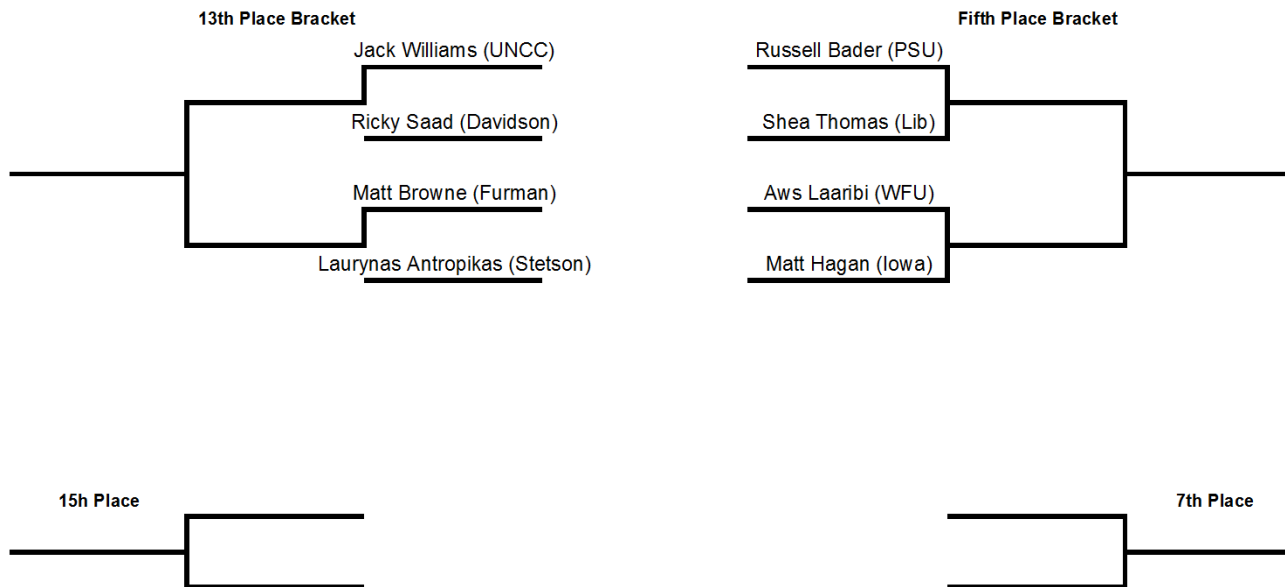

2013 WFU Fall Invite

October 11-13
Wake Forest Tennis Complex

A1 SINGLES

2013 WFU Fall Invite

October 11-13
Wake Forest Tennis Complex

2013 WFU Fall Invite

October 11-13
Wake Forest Tennis Complex

13th Place Bracket

Fifth Place Bracket

15h Place

7th Place

2013 WFU Fall Invite

October 11-13
Wake Forest Tennis Complex

B1 SINGLES

2013 WFU Fall Invite

October 11-13
Wake Forest Tennis Complex