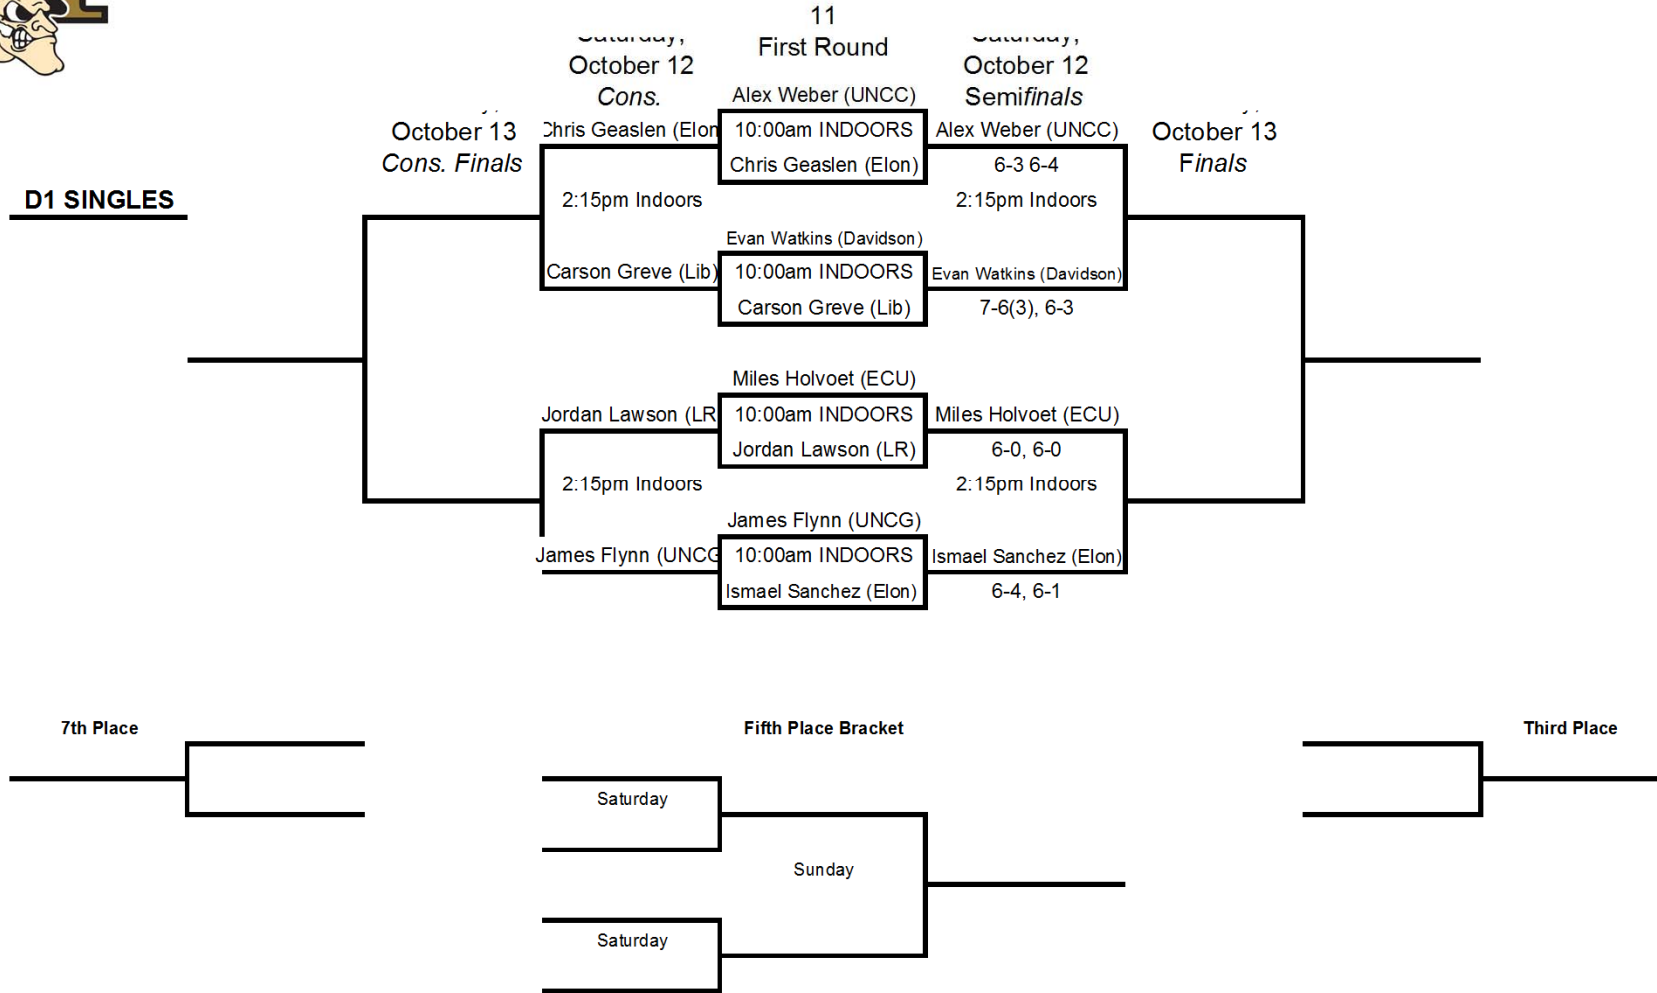

2013 WFU Fall Invite

October 11-13
Wake Forest Tennis Complex

2013 WFU Fall Invite

October 11-13
Wake Forest Tennis Complex

2013 WFU Fall Invite

October 11-13
Wake Forest Tennis Complex

2013 WFU Fall Invite

October 11-13
Wake Forest Tennis Complex

D1 SINGLES

2013 WFU Fall Invite

October 11-13
Wake Forest Tennis Complex

2013 WFU Fall Invite

October 11-13
Wake Forest Tennis Complex

2013 WFU Fall Invite

October 11-13
Wake Forest Tennis Complex