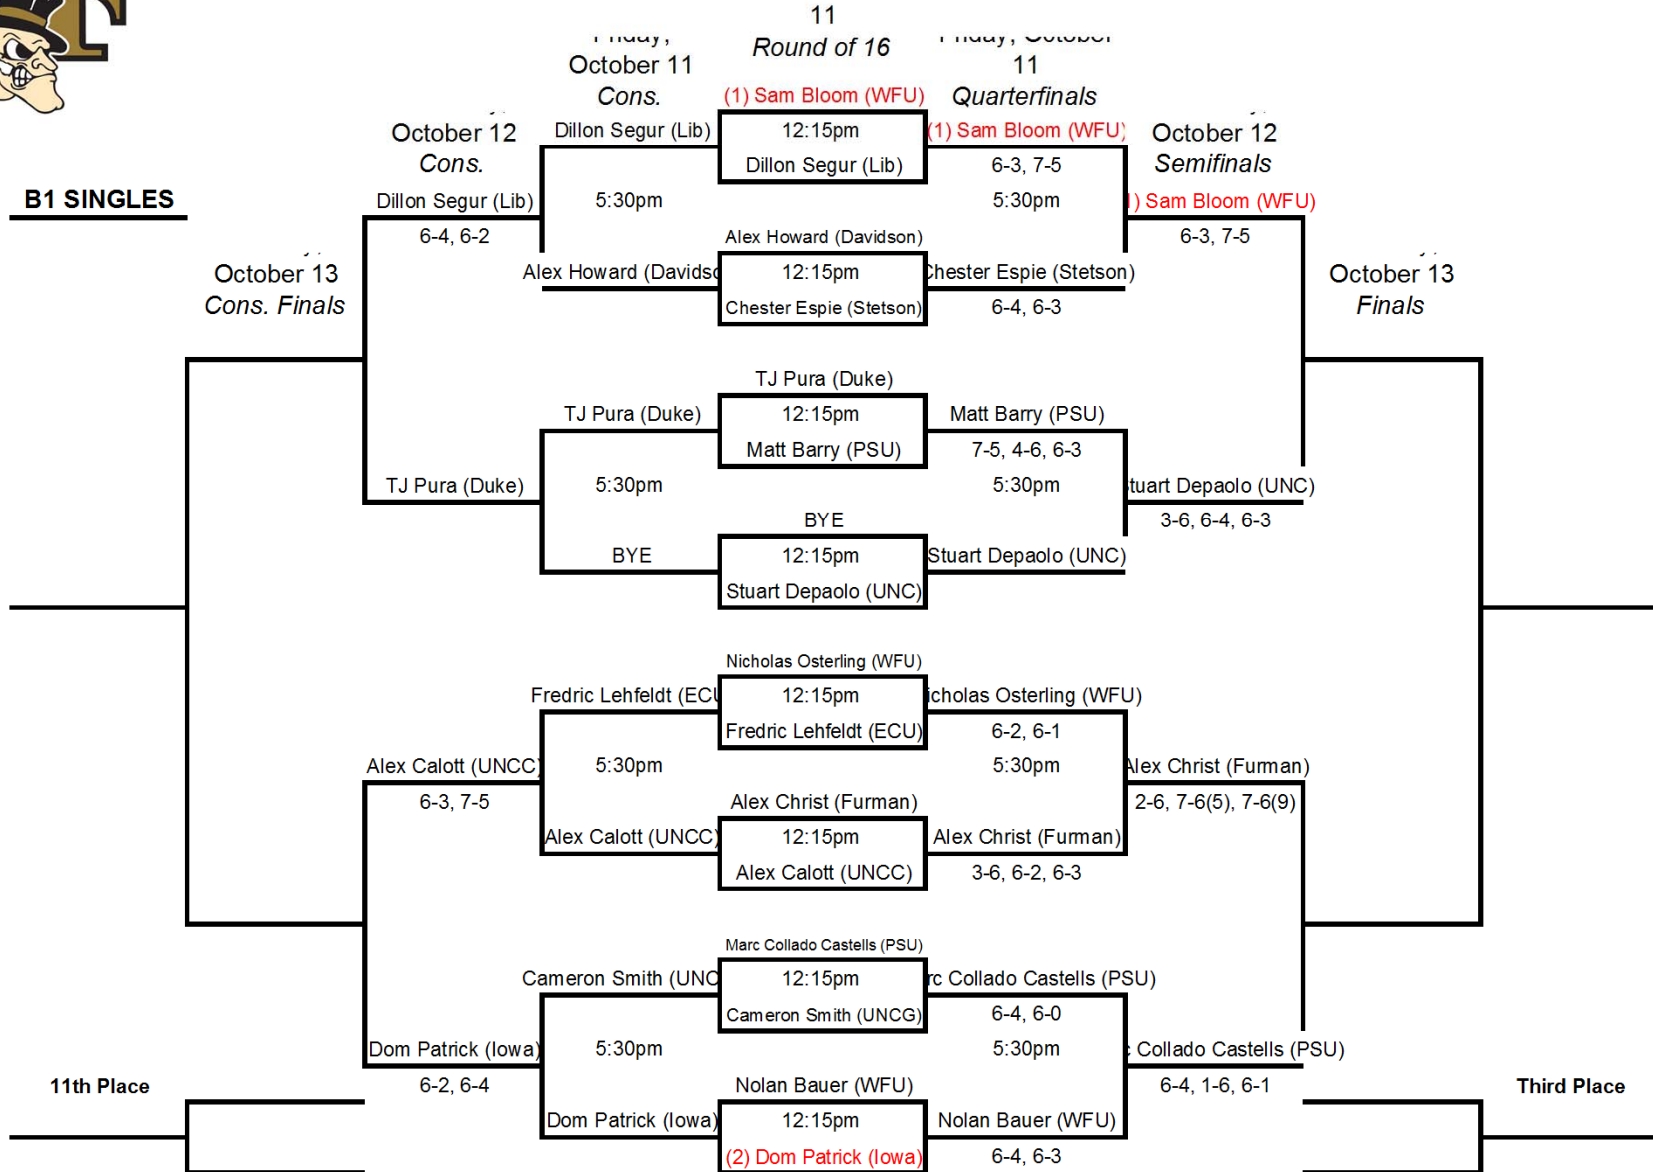

Fifth Place Bracket

15h Place

7th Place

2013 WFU Fall Invite

October 11-13
Wake Forest Tennis Complex

B1 SINGLES

2013 WFU Fall Invite

October 11-13
Wake Forest Tennis Complex