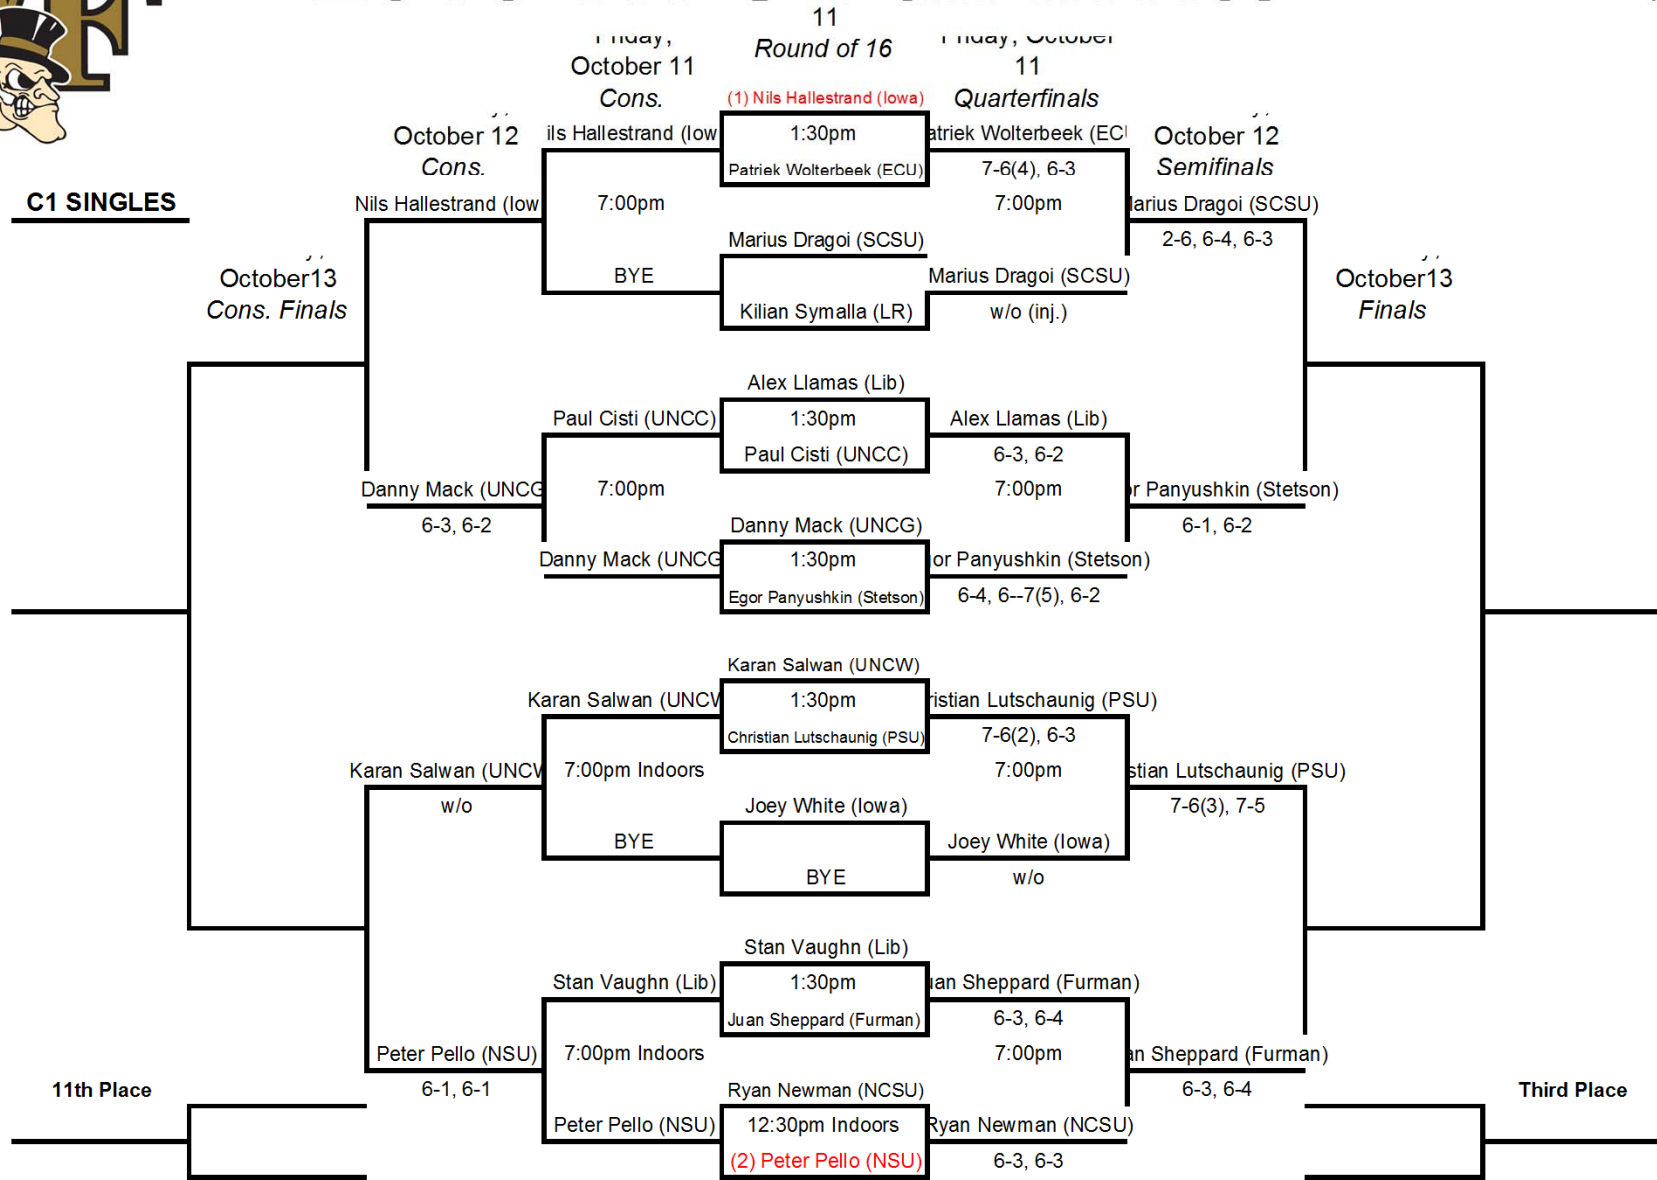

Fifth Place Bracket

15h Place

7th Place

2013 WFU Fall Invite

October 11-13
Wake Forest Tennis Complex

B1 SINGLES

2013 WFU Fall Invite

October 11-13
Wake Forest Tennis Complex

2013 WFU Fall Invite

October 11-13
Wake Forest Tennis Complex

B2 SINGLES

2013 WFU Fall Invite

October 11-13
Wake Forest Tennis Complex

2013 WFU Fall Invite

October 11-13
Wake Forest Tennis Complex

C1 SINGLES