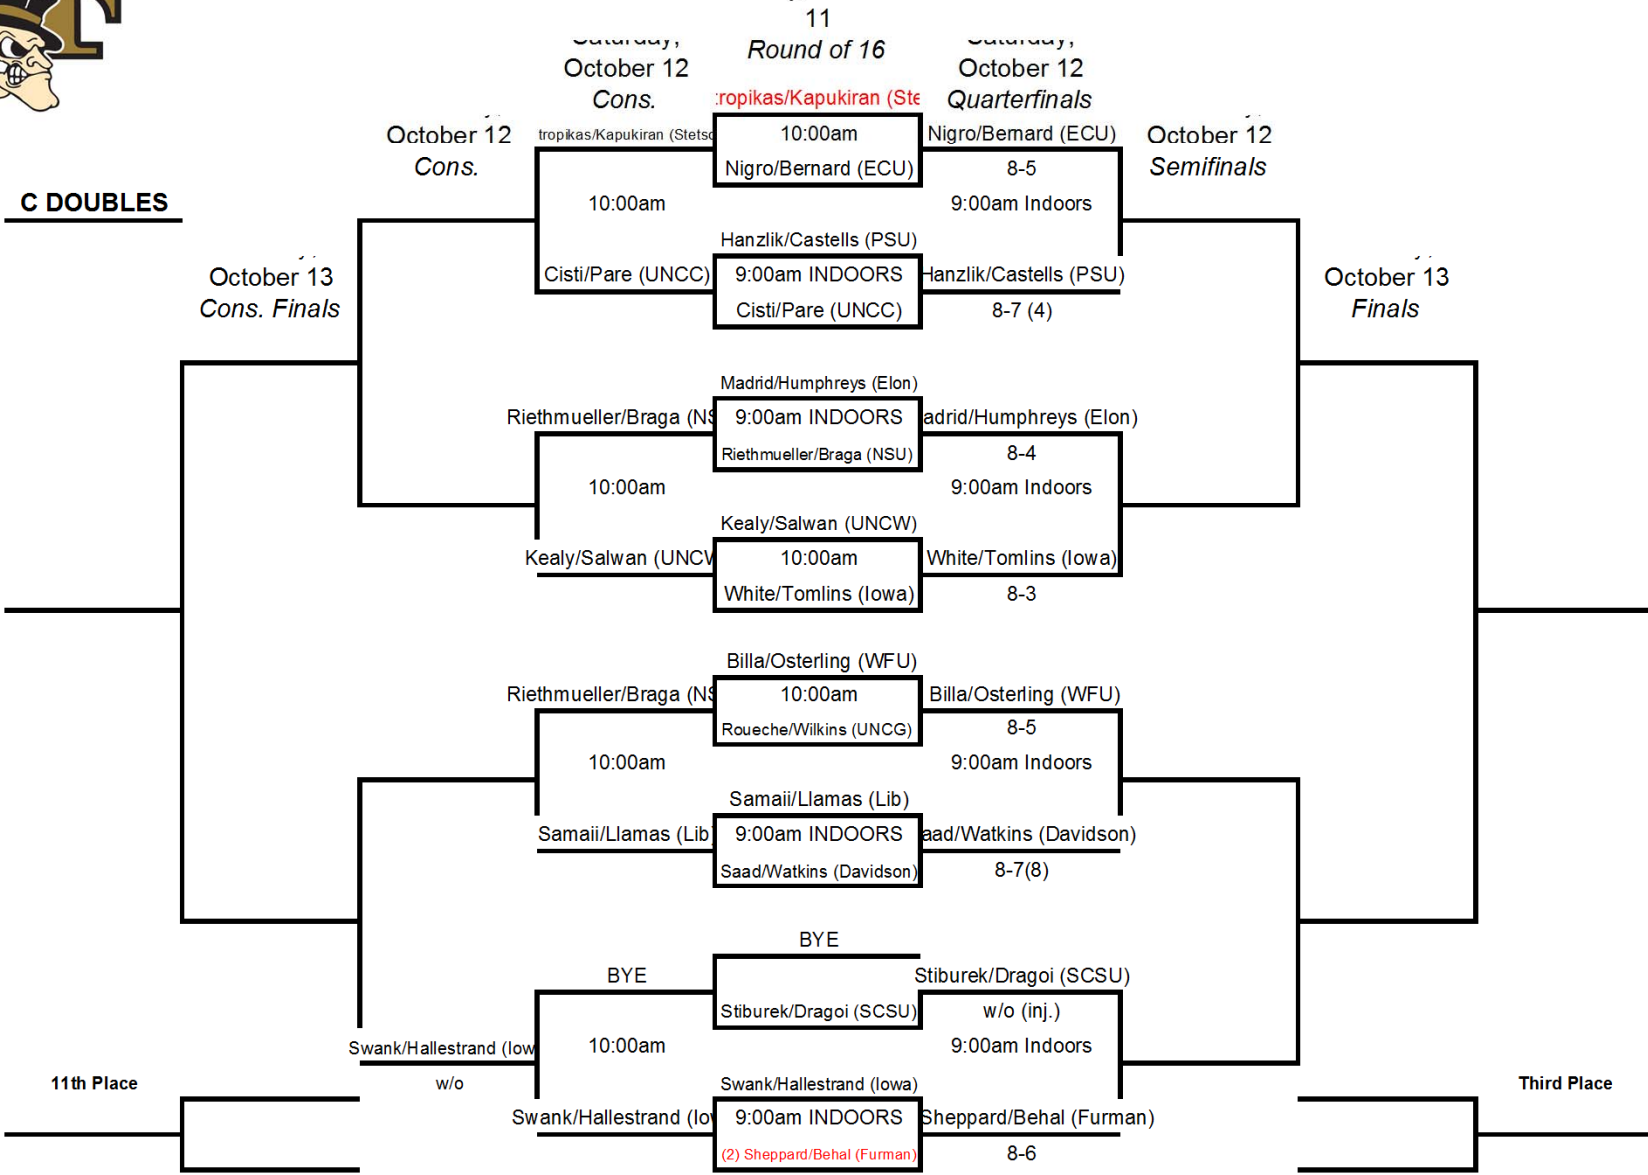

October 11-13
Wake Forest Tennis Complex

D1 SINGLES

2013 WFU Fall Invite

October 11-13
Wake Forest Tennis Complex

2013 WFU Fall Invite

October 11-13
Wake Forest Tennis Complex

2013 WFU Fall Invite

October 11-13
Wake Forest Tennis Complex

13th Place Bracket

Fifth Place Bracket

15h Place

7th Place

2013 WFU Fall Invite

October 11-13
Wake Forest Tennis Complex

2013 WFU Fall Invite

October 11-13
Wake Forest Tennis Complex