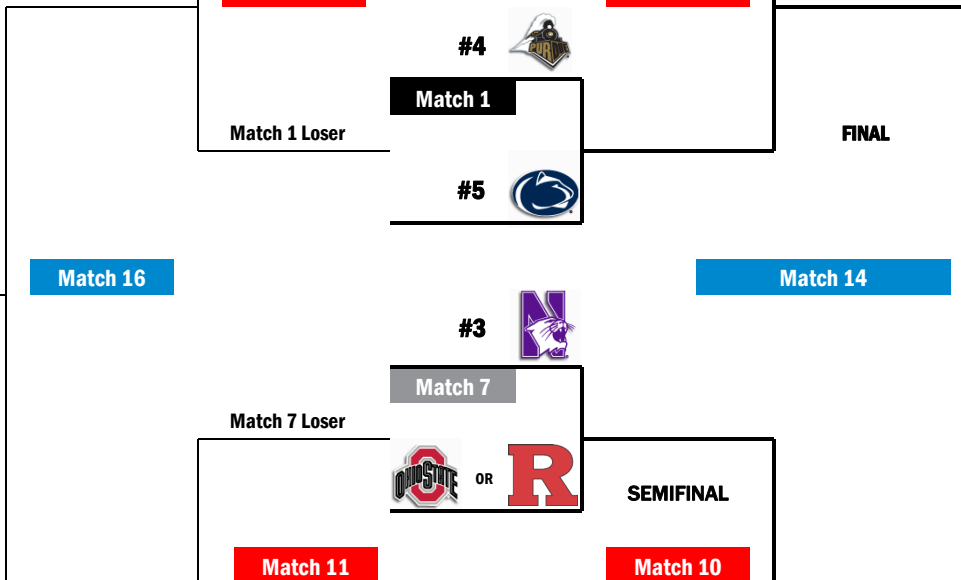

2017 Big Ten Match Play Championship

ROUND 1

#6 
Match 2
#11 

#7 
Match 3
#10 

#8 
Match 4
#9 

SESSION LEGEND

Friday AM Friday PM **Saturday AM** Saturday PM

QUARTERFINAL

#1 
Match 5
Match 5 Loser
 OR 
#4 
Match 1
Match 1 Loser
#5 

#3 
Match 7
Match 7 Loser
 OR 
Match 11
Match 11 Loser
#2 
Match 6
Match 6 Loser
 OR 

Match 2 Loser
Match 8

Match 3 Loser
Match 13

Match 2 Loser
Match 18

Match 3 Loser
Match 4 Loser

Match 4 Loser
Match 4 Loser

** Match 4 Loser Sits* ** Match 2 Loser Sits* ** Match 3 Loser Sits*

SEMIFINAL

FINAL

SEMIFINAL

2017 Big Ten Match Play
Champion

Runner-Up

Match 12 Loser
Match 17
Match 11 Loser

SEVENTH

Match 9 Loser
Match 15
Match 10 Loser

THIRD

Session Schedule & Tee Times

Match	Hole	Session	TEE TIMES					
		Friday	#6 player	#5	#4	#3	#2	#1
1	1	Fri AM	7:00	7:07	7:14	7:21	7:28	7:35
2	10	Fri AM	7:00	7:09	7:18	7:27	7:36	7:45
3	10	Fri AM	7:54	8:03	8:12	8:21	8:30	8:39
4	1	Fri AM	7:42	7:49	7:56	8:03	8:10	8:17
5	1	Fri PM	11:15	11:22	11:29	11:36	11:43	11:50
6	10	Fri PM	11:15	11:24	11:33	11:42	11:51	12:00
7	1	Fri PM	11:57	12:04	12:11	12:18	12:25	12:32
8	10	Fri PM	12:09	12:18	12:27	12:36	12:45	12:54
Saturday								
9	10	Sat AM	7:00	7:09	7:18	7:27	7:36	7:45
10	10	Sat AM	7:54	8:03	8:12	8:21	8:30	8:39
11 & 12	1	Sat AM	7:00	7:07	7:14	7:21	7:28	7:35
			<small>Match 12 #6</small>	<small>Match 11 #6</small>	<small>Match 12 #5</small>	<small>Match 11 #5</small>	<small>Match 12 #4</small>	<small>Match 11 #4</small>
			7:42	7:49	7:56	8:03	8:10	8:17
			<small>Match 12 #3</small>	<small>Match 11 #3</small>	<small>Match 12 #2</small>	<small>Match 11 #2</small>	<small>Match 12 #1</small>	<small>Match 11 #1</small>
13	1	Sat AM	8:24	8:31	8:38	8:45	8:52	8:59
14	10	Sat PM	11:30	11:39	11:48	11:57	12:06	12:15
15	1	Sat PM	12:15	12:22	12:29	12:36	12:43	12:50
16	10	Sat PM	12:24	12:33	12:42	12:51	1:00	1:09
17	1	Sat PM	12:57	1:04	1:11	1:18	1:25	1:32
18	10	Sat PM	1:18	1:27	1:36	1:45	1:54	2:03