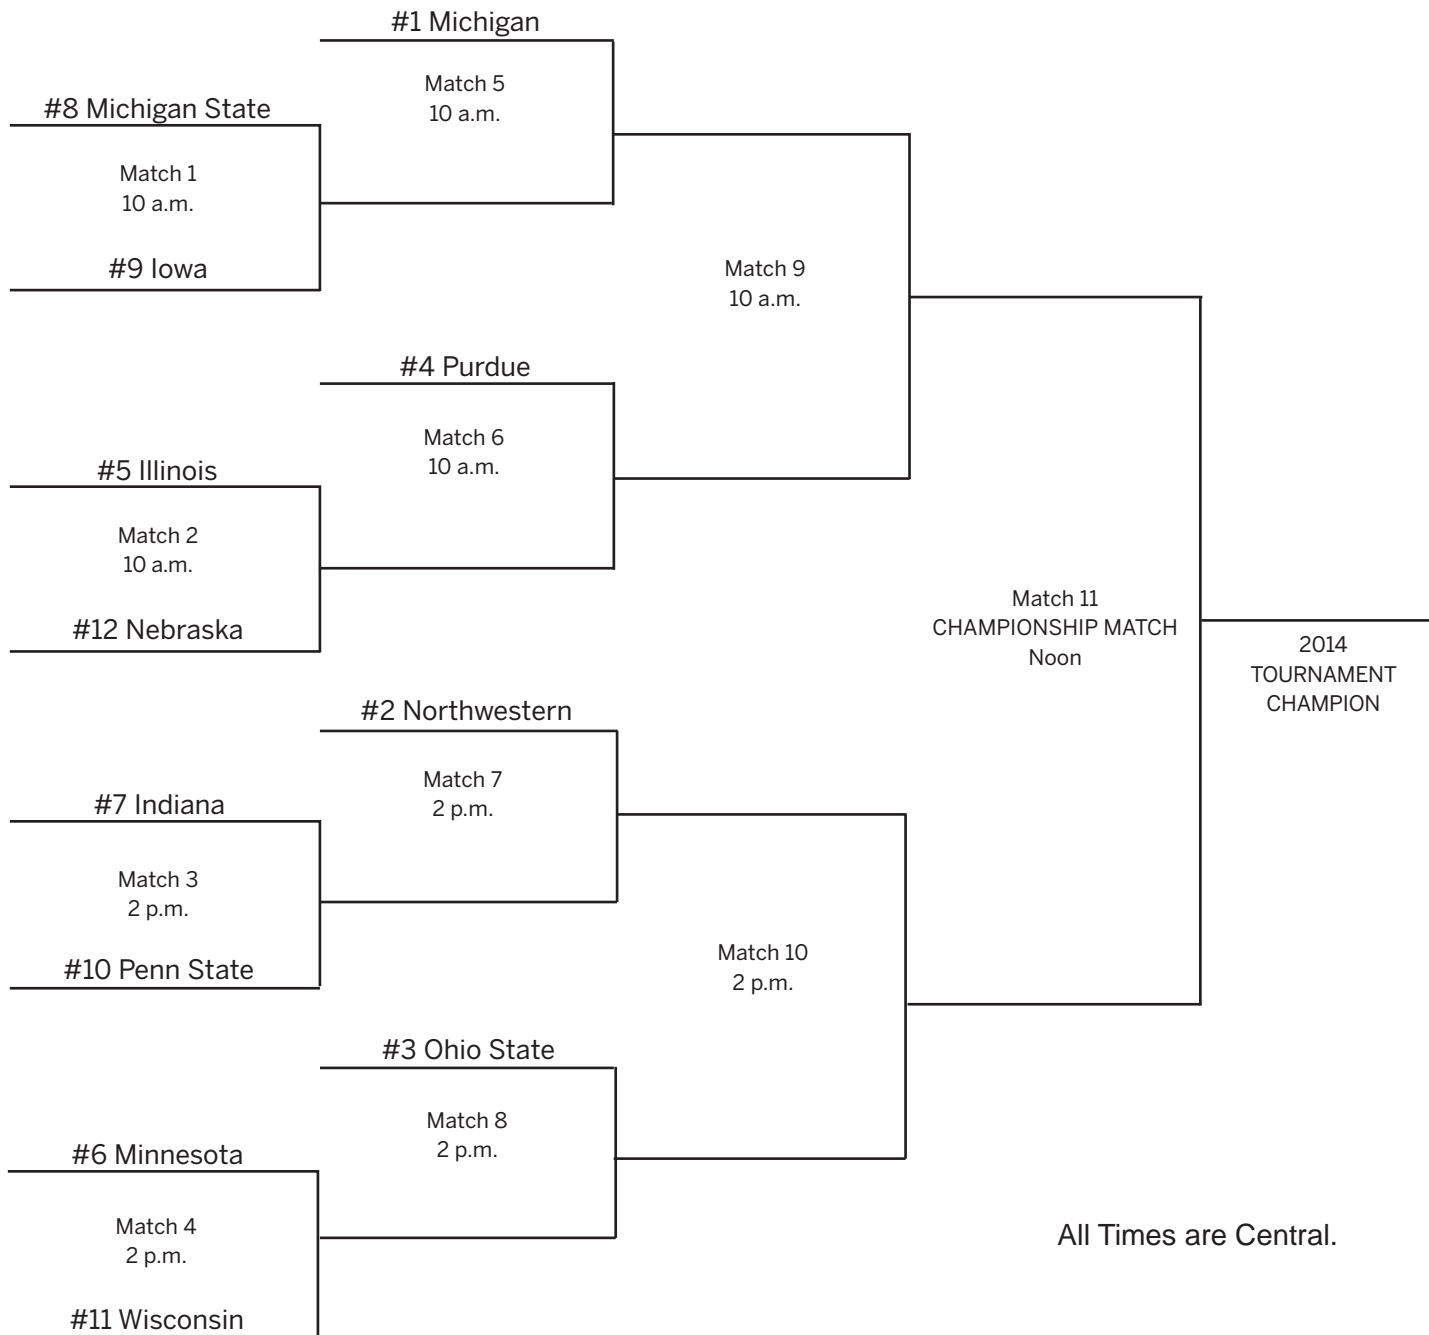

2014 Big Ten Women's Tennis Tournament

Hosted by Northwestern University

All matches will be played at the Vandy Christie Tennis Center

THURSDAY, APRIL 24

FRIDAY, APRIL 25

SATURDAY, APRIL 26

SUNDAY, APRIL 27

All Times are Central.

WOMEN'S TENNIS
TOURNAMENT