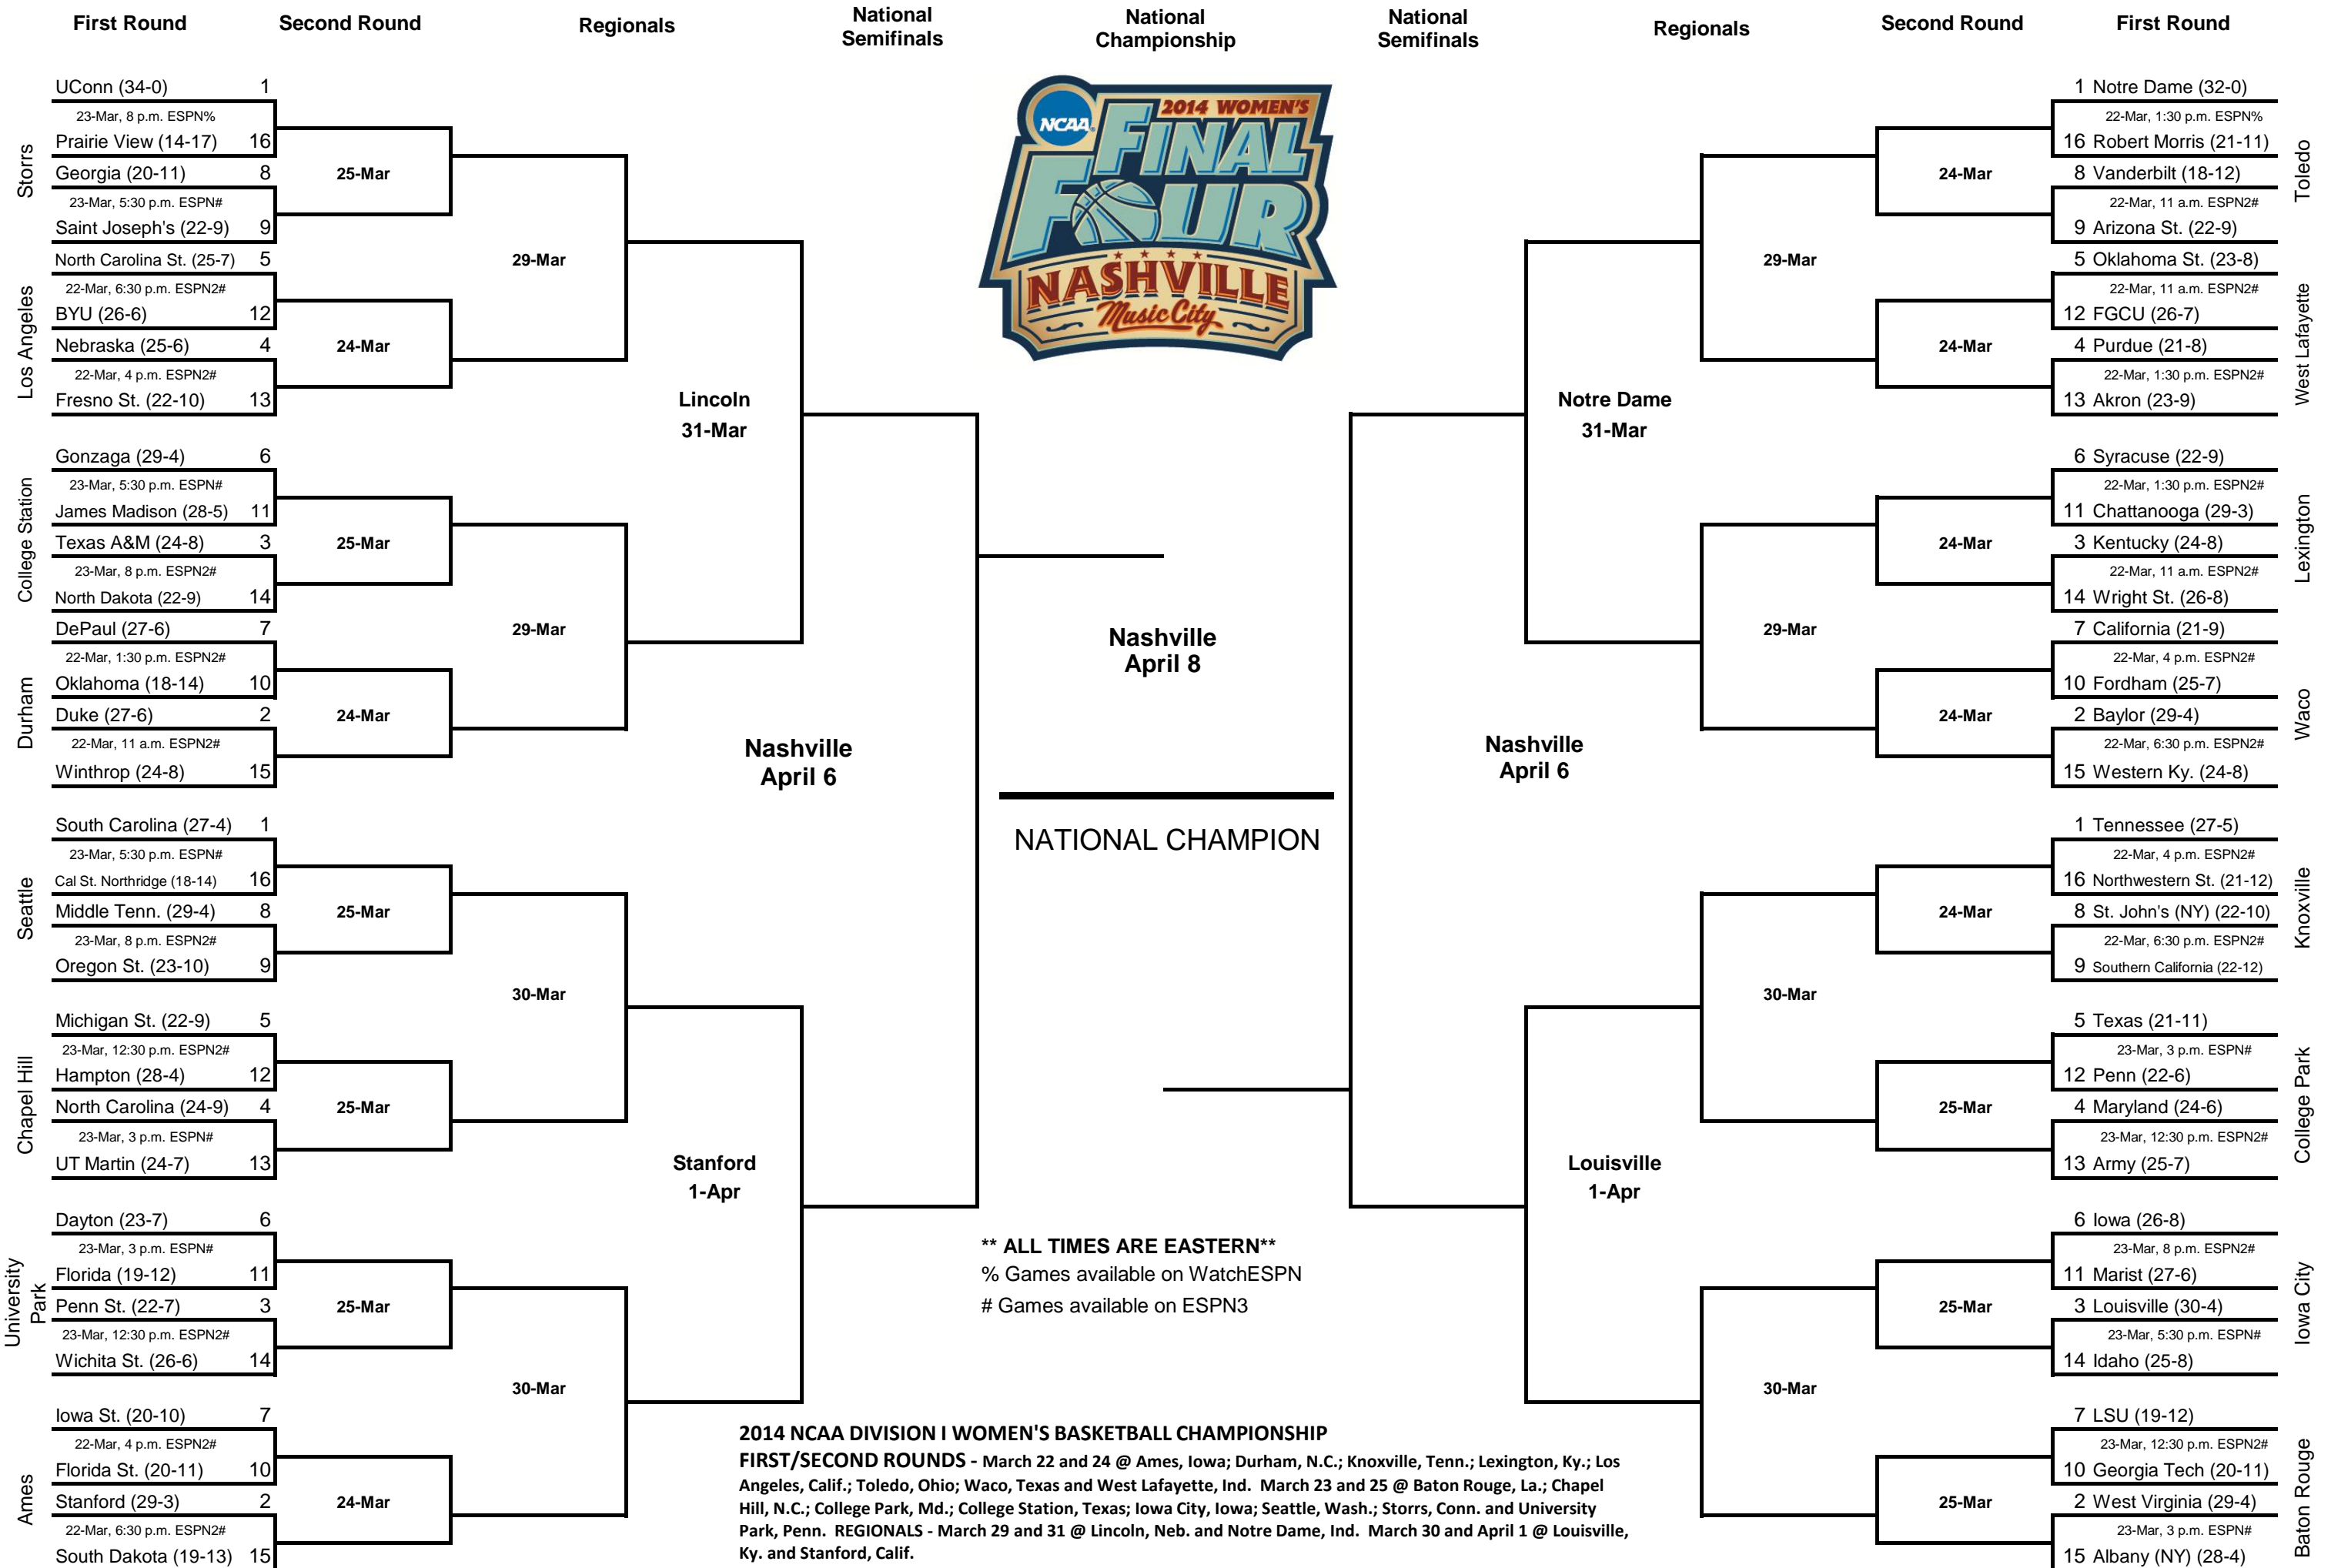

2014 NCAA Division I Women's BASKETBALL CHAMPIONSHIP

2014 NCAA DIVISION I WOMEN'S BASKETBALL CHAMPIONSHIP

FIRST/SECOND ROUNDS - March 22 and 24 @ Ames, Iowa; Durham, N.C.; Knoxville, Tenn.; Lexington, Ky.; Los Angeles, Calif.; Toledo, Ohio; Waco, Texas and West Lafayette, Ind. March 23 and 25 @ Baton Rouge, La.; Chapel Hill, N.C.; College Park, Md.; College Station, Texas; Iowa City, Iowa; Seattle, Wash.; Storrs, Conn. and University Park, Penn. **REGIONALS** - March 29 and 31 @ Lincoln, Neb. and Notre Dame, Ind. March 30 and April 1 @ Louisville, Ky. and Stanford, Calif.