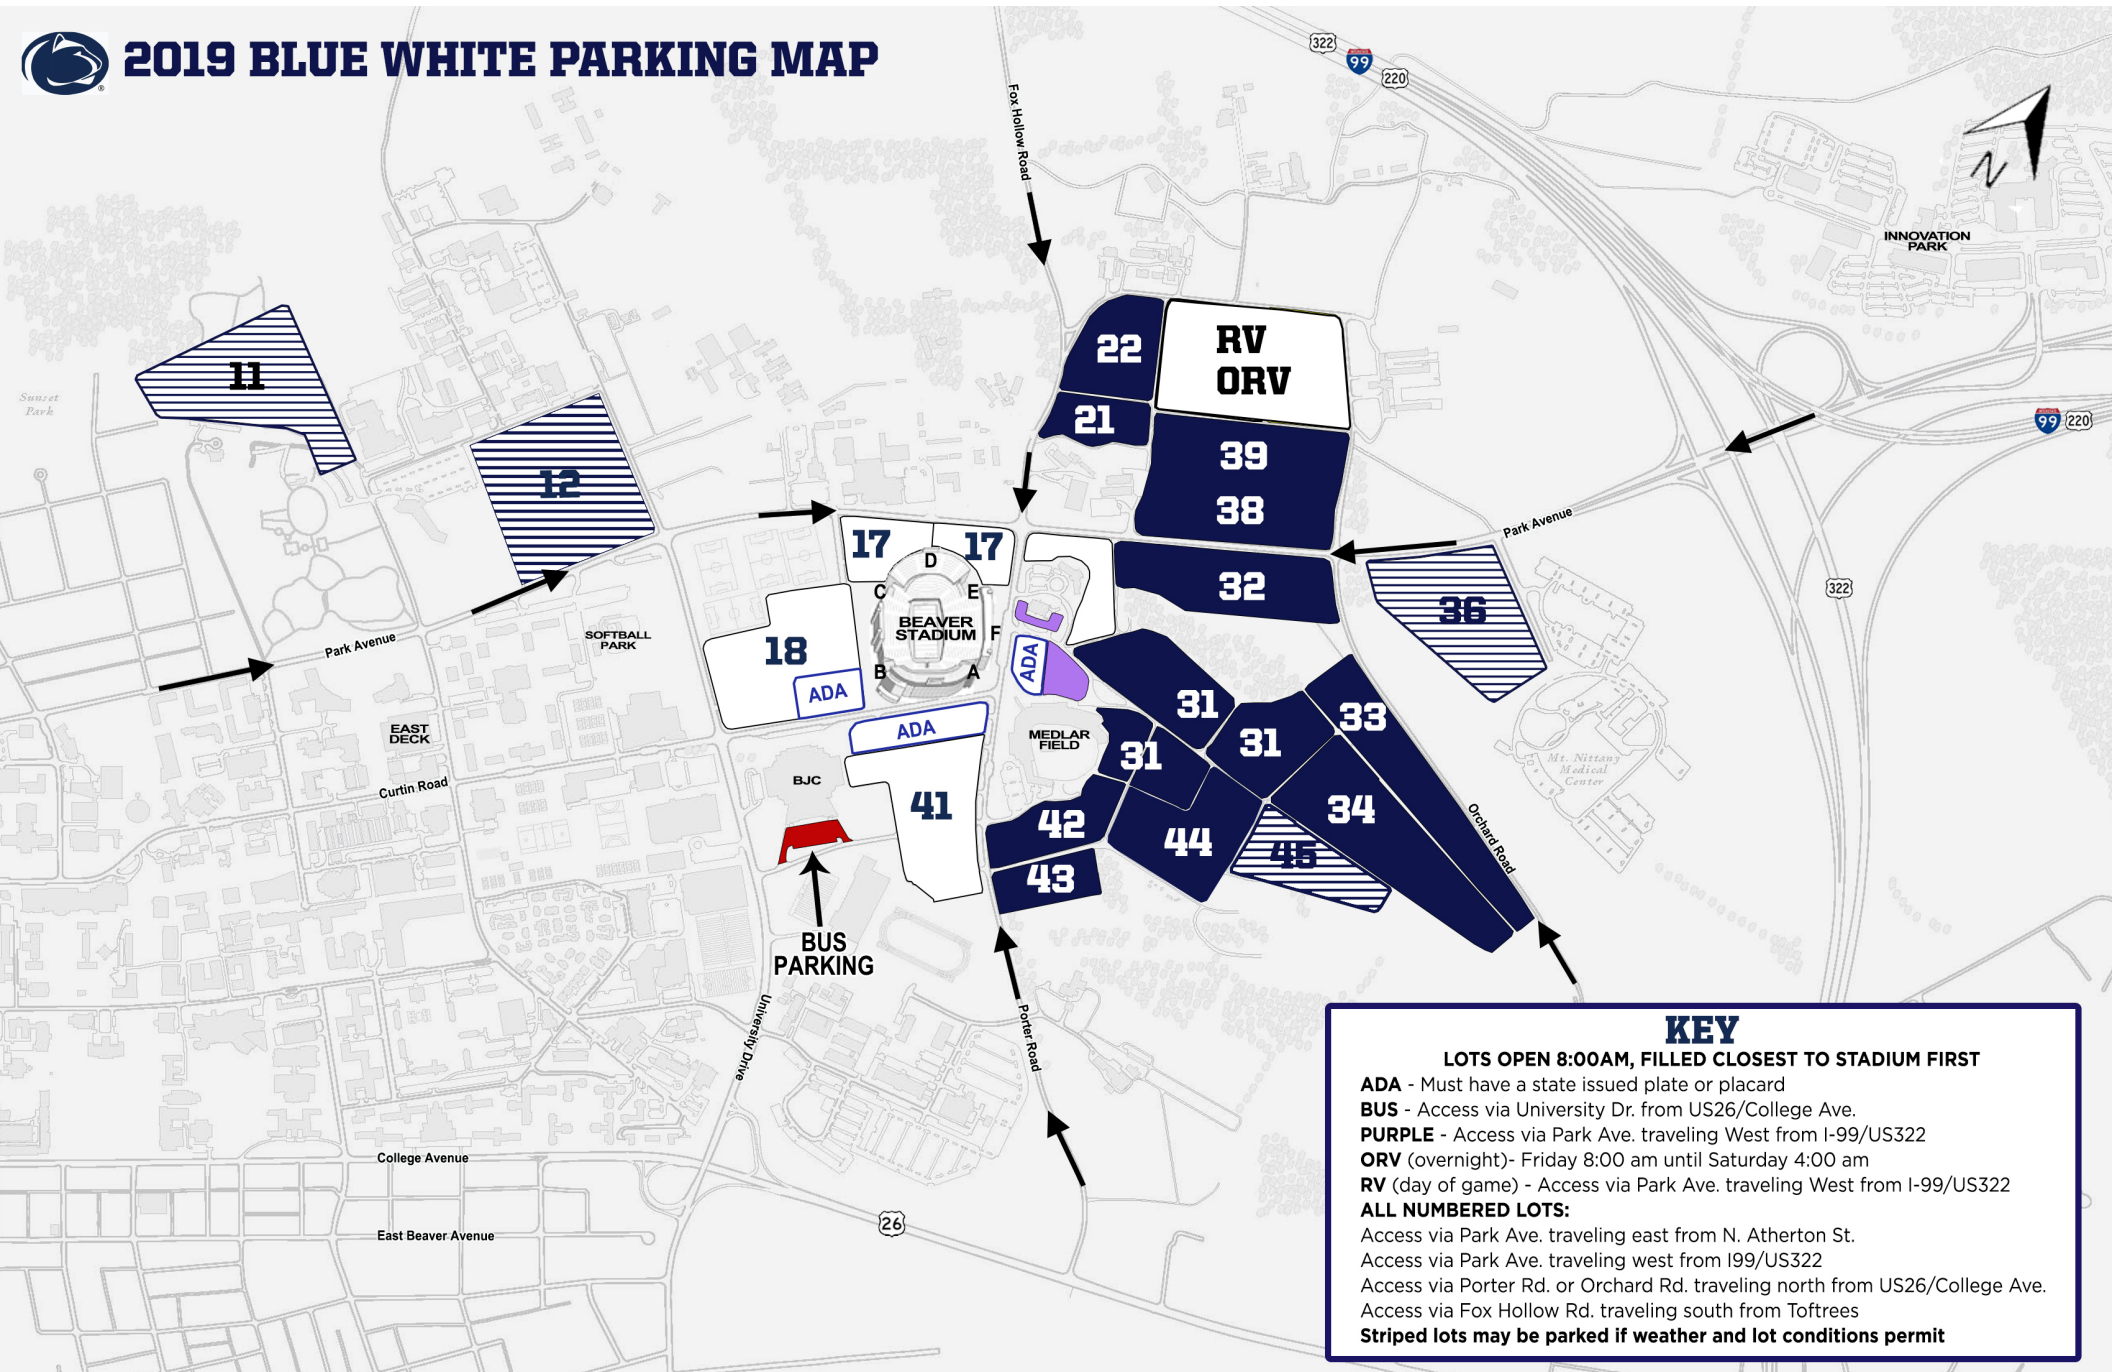

# Interactive Parking Map

Day of game Car Parking available for purchase at Blue Lots, \$20

Day of game RV Parking available for purchase in RV Lot, \$40

## 2019 BLUE WHITE PARKING MAP

**KEY**

**LOTS OPEN 8:00AM, FILLED CLOSEST TO STADIUM FIRST**

- ADA** - Must have a state issued plate or placard
- BUS** - Access via University Dr. from US26/College Ave.
- PURPLE** - Access via Park Ave. traveling West from I-99/US322
- ORV** (overnight)- Friday 8:00 am until Saturday 4:00 am
- RV** (day of game) - Access via Park Ave. traveling West from I-99/US322

**ALL NUMBERED LOTS:**

- Access via Park Ave. traveling east from N. Atherton St.
- Access via Park Ave. traveling west from I-99/US322
- Access via Porter Rd. or Orchard Rd. traveling north from US26/College Ave.
- Access via Fox Hollow Rd. traveling south from Toftrees

**Striped lots may be parked if weather and lot conditions permit**