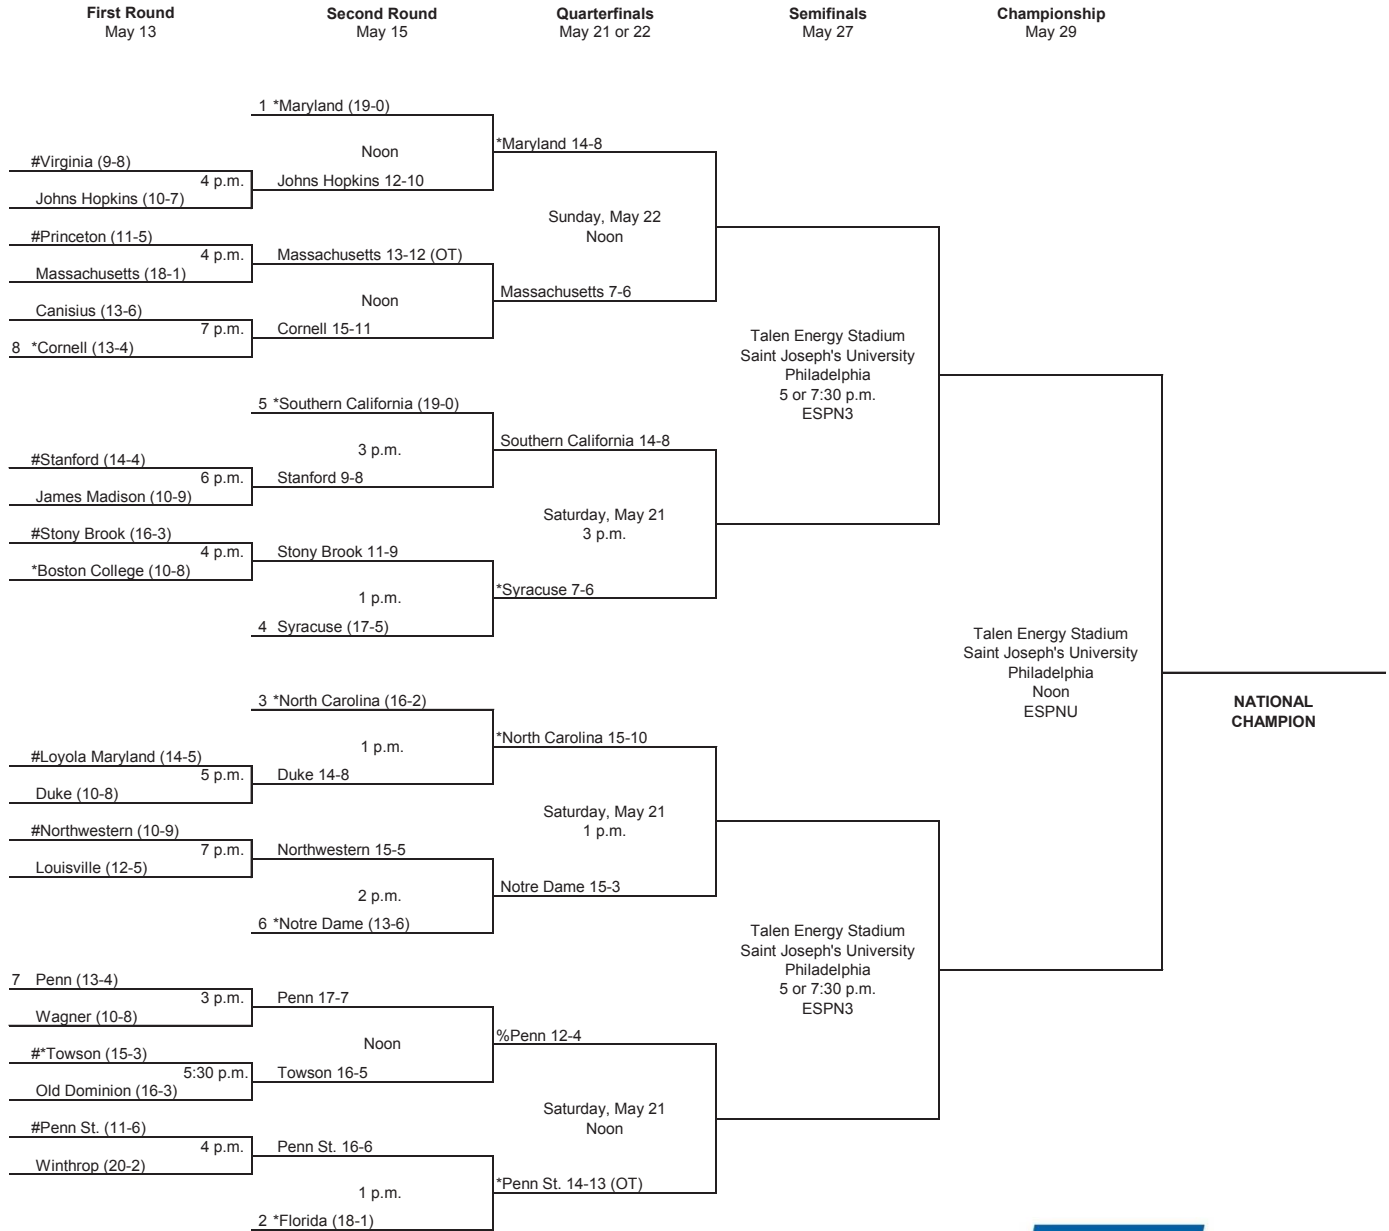

PENN STATE LACROSSE

2016 NCAA Division I Women's Lacrosse Championship

* Host Institution
# Home team in the non-seeded game
% Home team if highest seed, but not hosting
^ Four teams at site of seven and eight seeds
First- and second-round games held at the same site:
**Three teams at the host sites of the top-6 seeds
***Four teams at the host sites of the seven and eight seeds
First- and second-round games played Friday and Sunday.

All times are Eastern time.
Information subject to change.

© 2015 National Collegiate Athletic Association. No commercial use without the NCAA's written permission.
The NCAA opposes all forms of sports wagering.