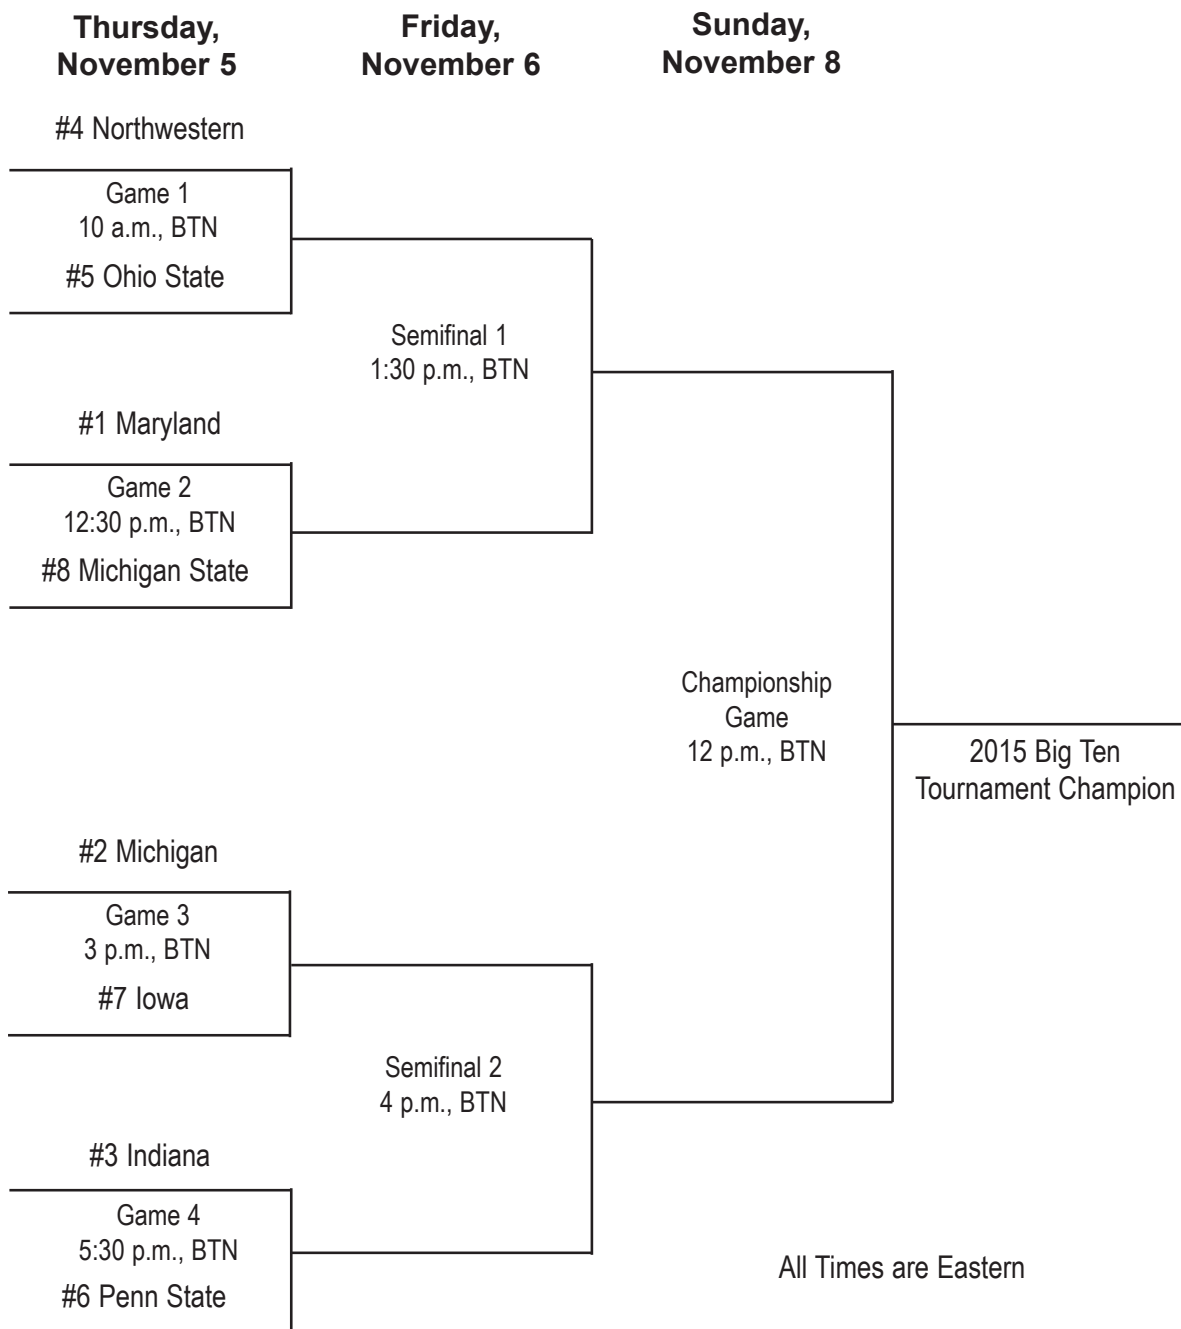

## Hosted by Indiana University

All games will be played at the IU Field Hockey Complex in Bloomington, Ind.

**BROOKE BIROSIK**  
Junior • F/M  
Ickesburg, Pa.

**EMILY KLINGLER**  
Freshman • F  
Selingsgrove, Pa.