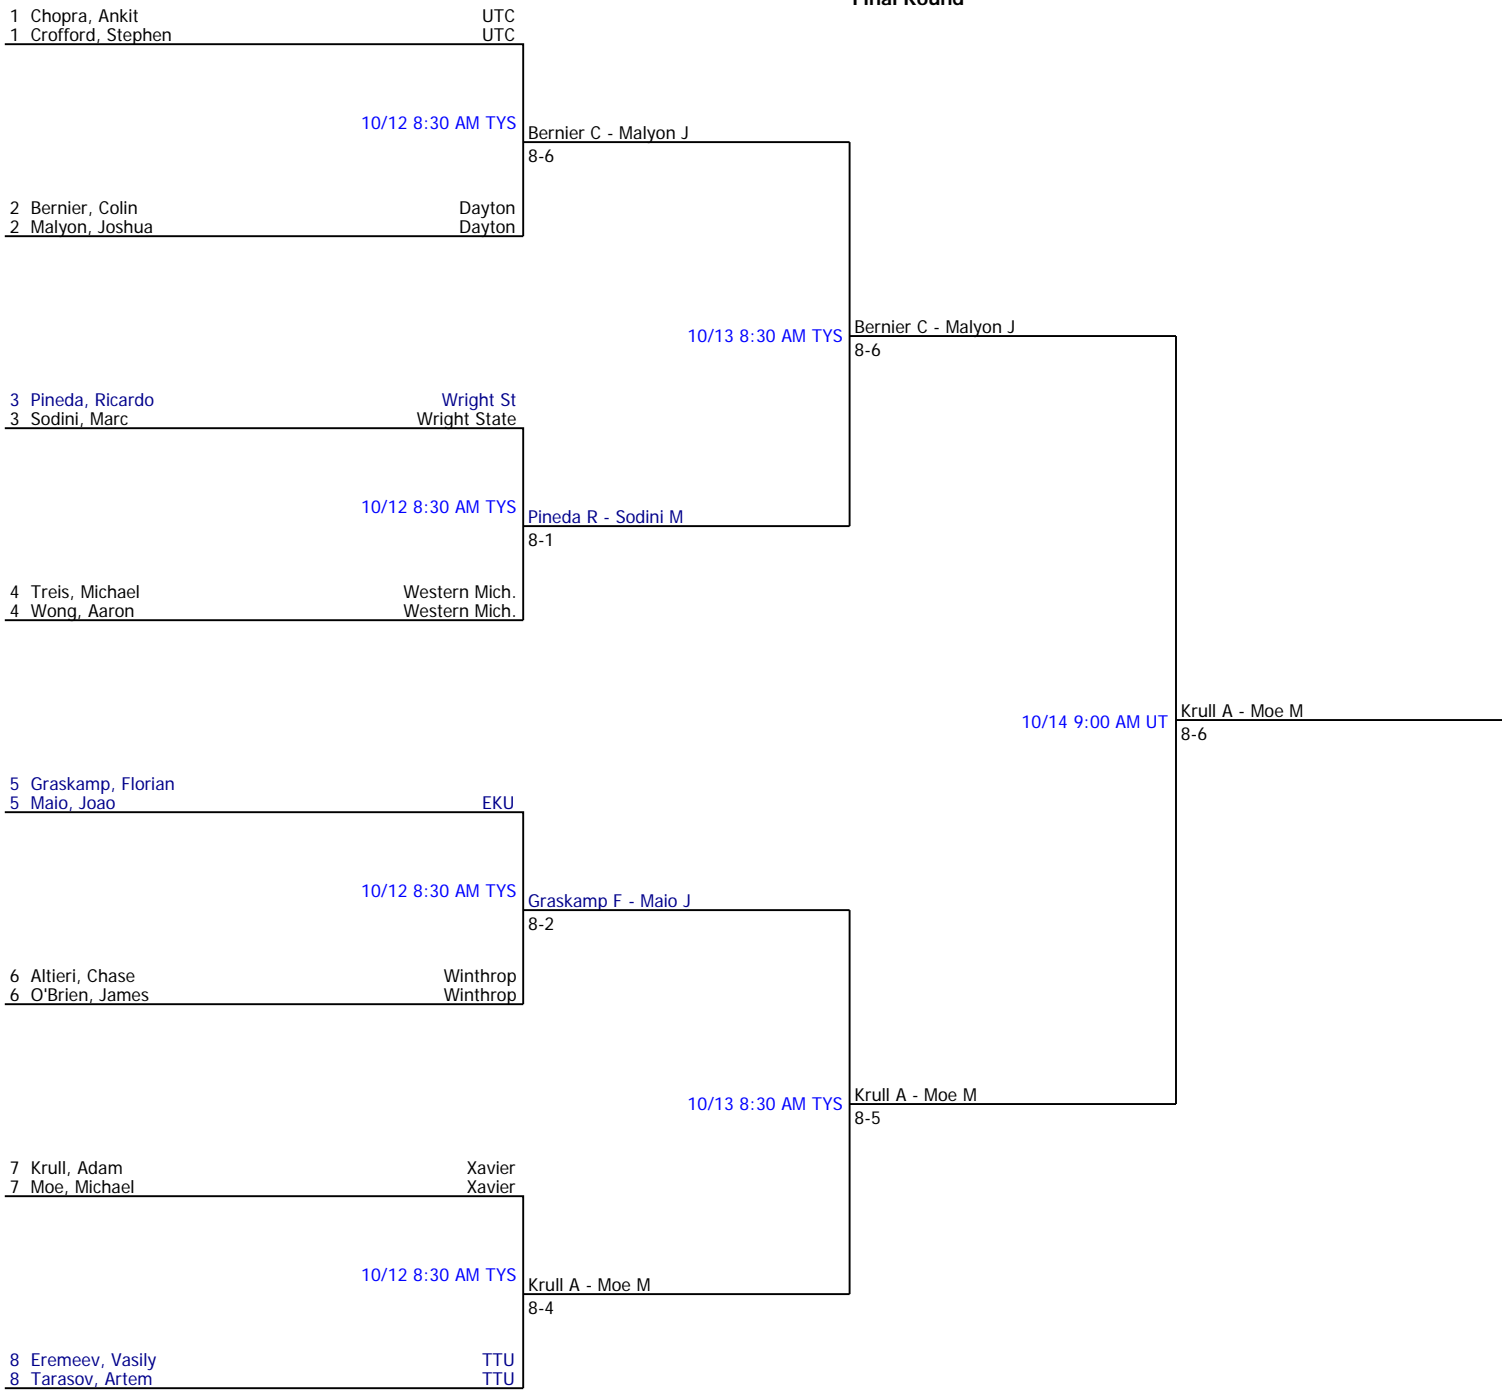

UT Fall Invite Doubles		Seeded Players			
University of Tennessee	White Doubles				
City/State: Knoxville, TN	Section:				
Director: Christopher Williamson	Referee:				
Phone:	Date: 10/12/2012 - 10/14/2012				

Winner: Krull - Moe

Quarterfinal Round

Semifinal Round

Final Round

Referee's Signature