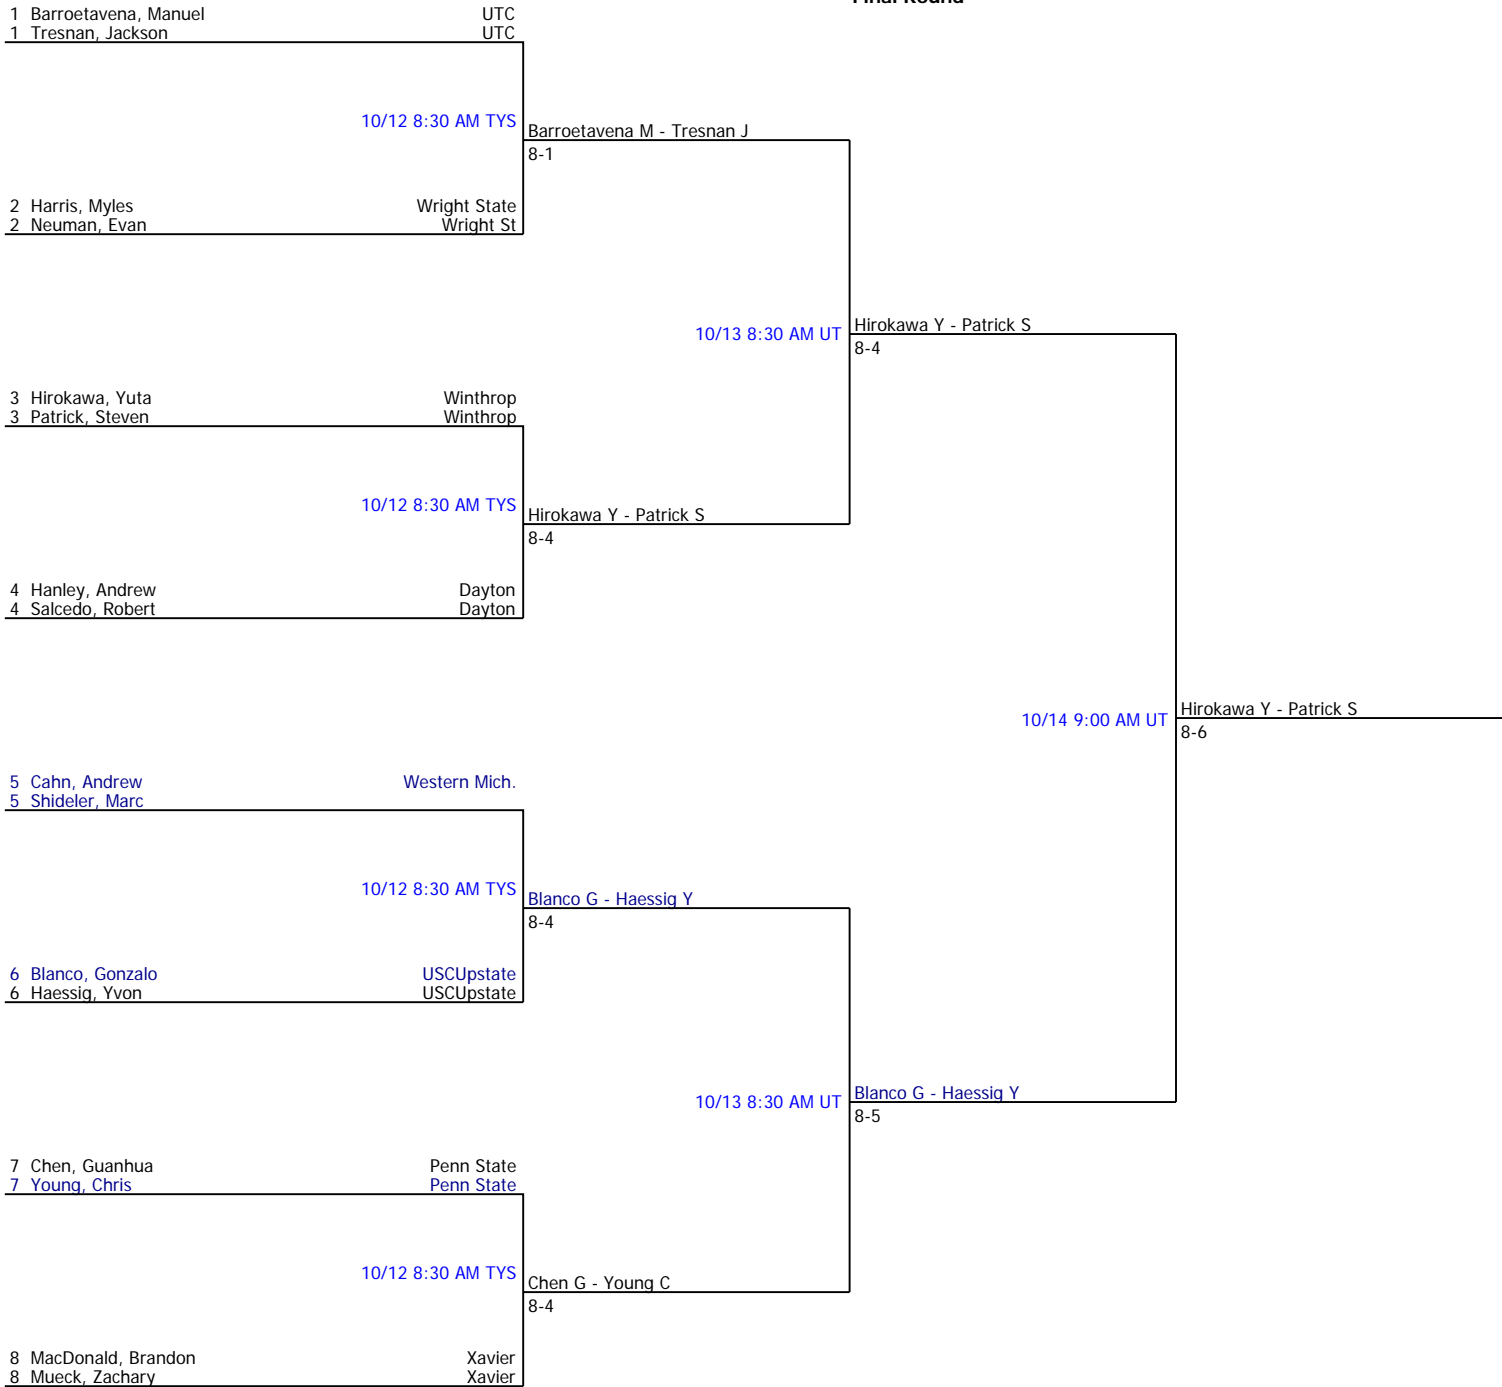

UT Fall Invite Doubles		Seeded Players			
University of Tennessee	Orange Doubles				
City/State: Knoxville, TN	Section:				
Director: Christopher Williamson	Referee:				
Phone:	Date: 10/12/2012 - 10/14/2012				

Winner: Hirokawa - Patrick

Quarterfinal Round

Semifinal Round

Final Round

_____
Referee's Signature