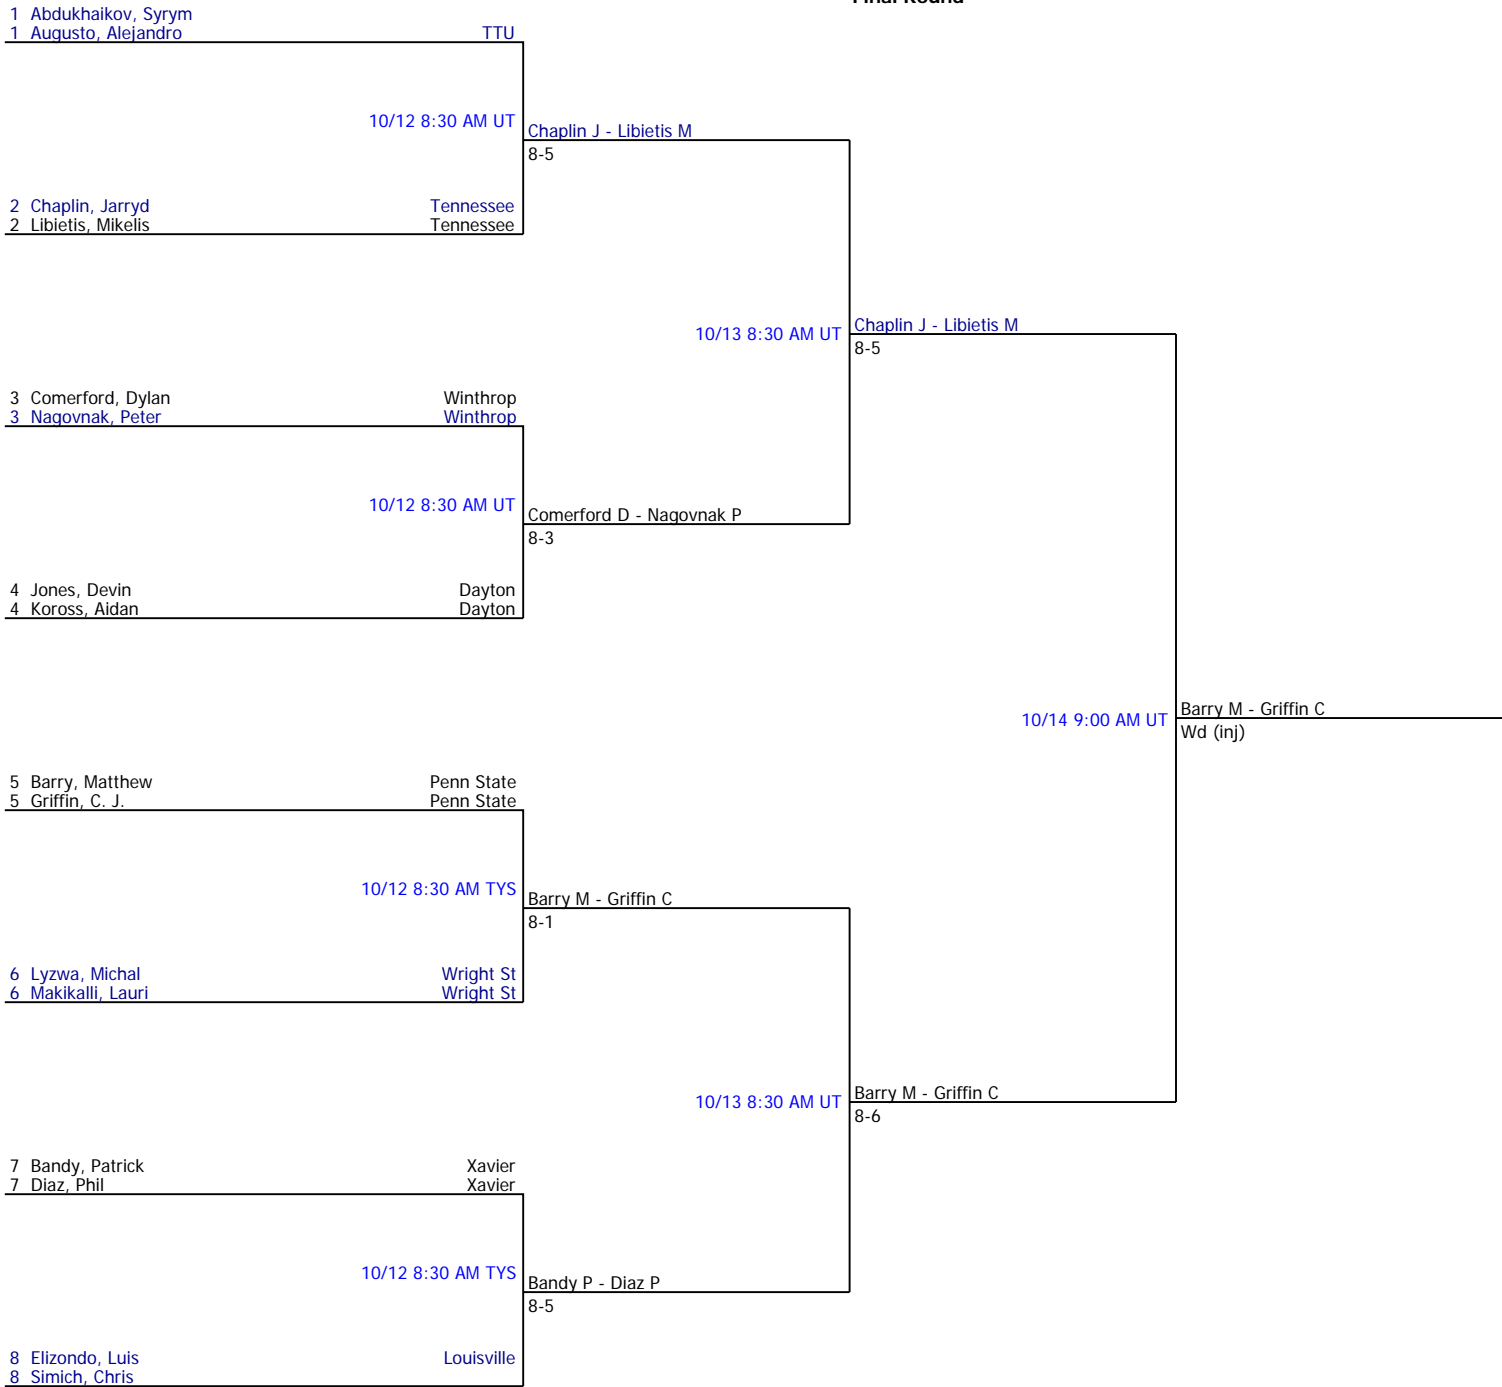

UT Fall Invite Doubles		Seeded Players			
University of Tennessee	Smokey Doubles				
City/State: Knoxville, TN	Section:				
Director: Christopher Williamson	Referee:				
Phone:	Date: 10/12/2012 - 10/14/2012				

Winner: Barry - Griffin

Quarterfinal Round

Semifinal Round

Final Round

Referee's Signature