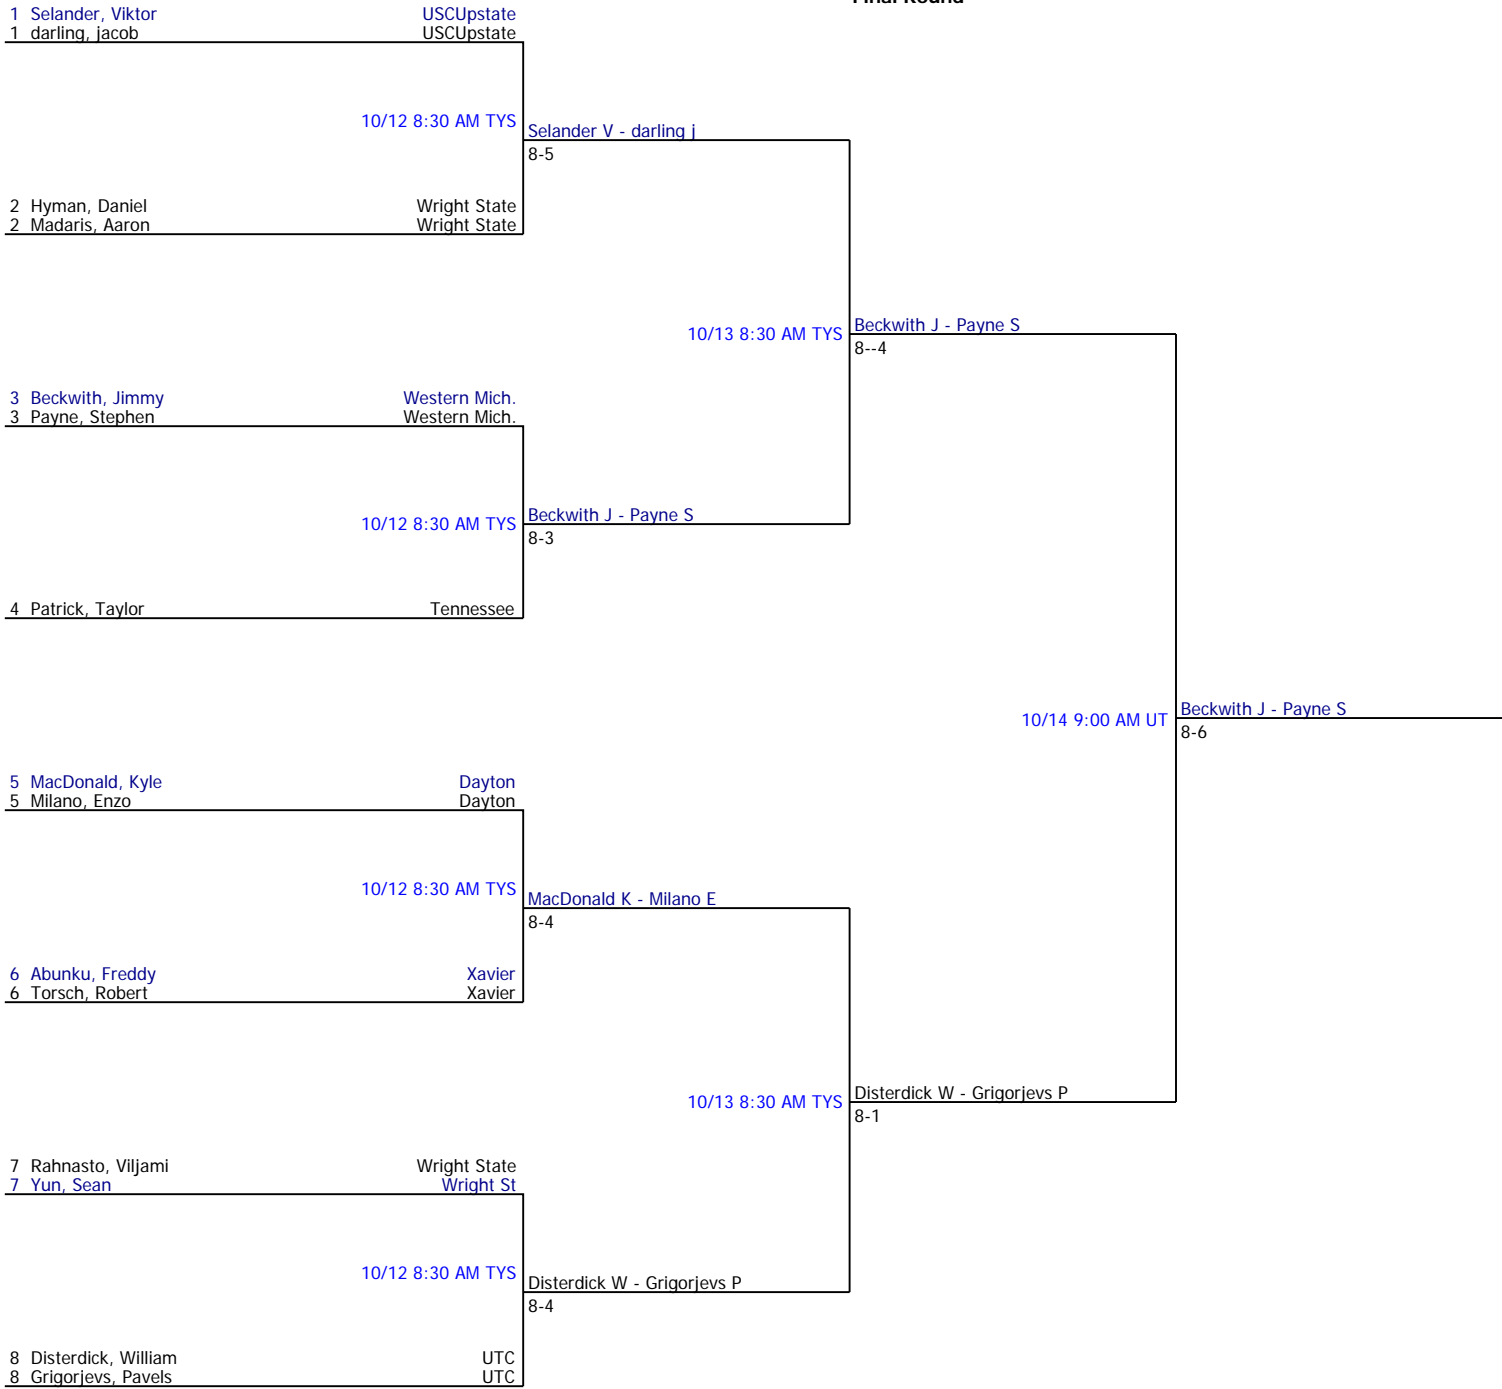

UT Fall Invite Doubles		Seeded Players			
University of Tennessee	Volunteer Doubles				
City/State: Knoxville, TN	Section:				
Director: Christopher Williamson	Referee:				
Phone:	Date: 10/12/2012 - 10/14/2012				

Winner: Beckwith - Payne

Quarterfinal Round

Semifinal Round

Final Round

Referee's Signature