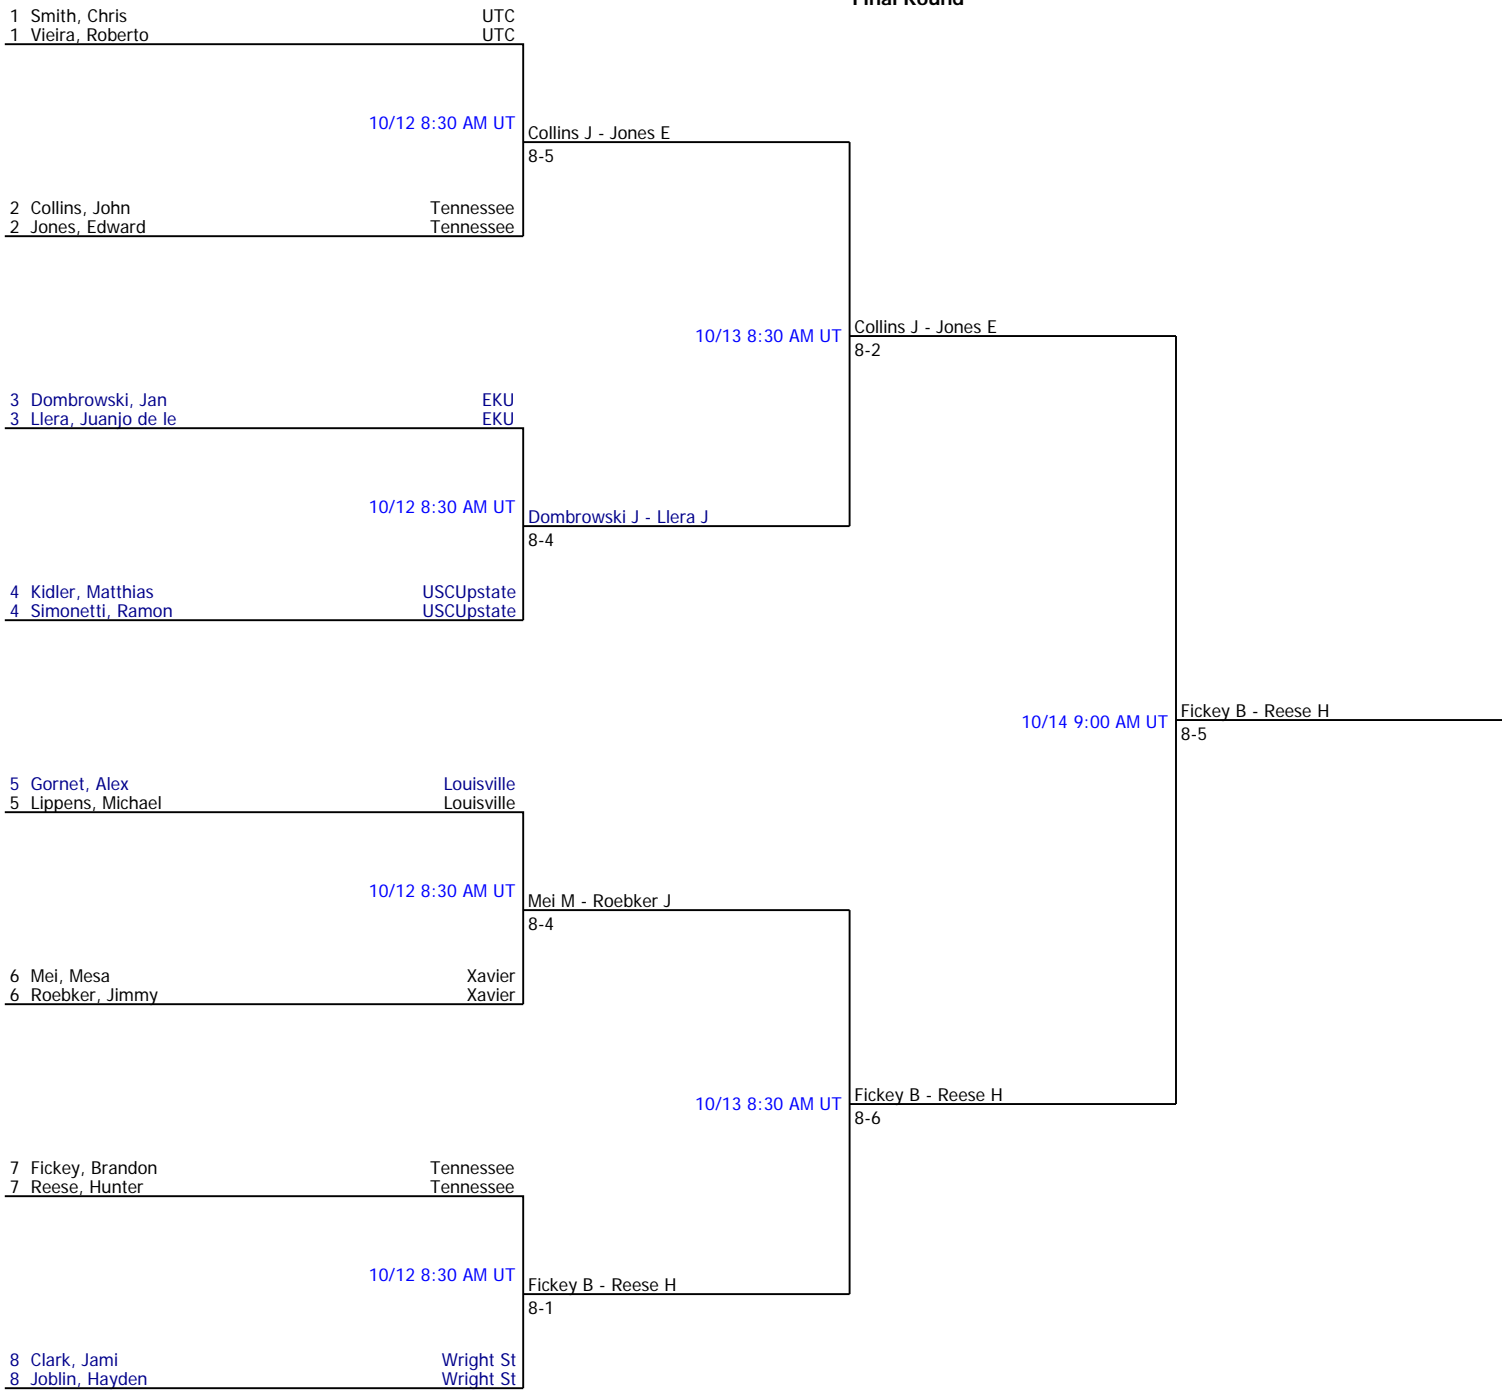

UT Fall Invite Doubles		Seeded Players			
University of Tennessee	Goodfriend Doubles				
City/State: Knoxville, TN	Section:				
Director: Christopher Williamson	Referee:				
Phone:	Date: 10/12/2012 - 10/14/2012				
					Winner: Fickey - Reese

Quarterfinal Round

Semifinal Round

Final Round

_____
Referee's Signature