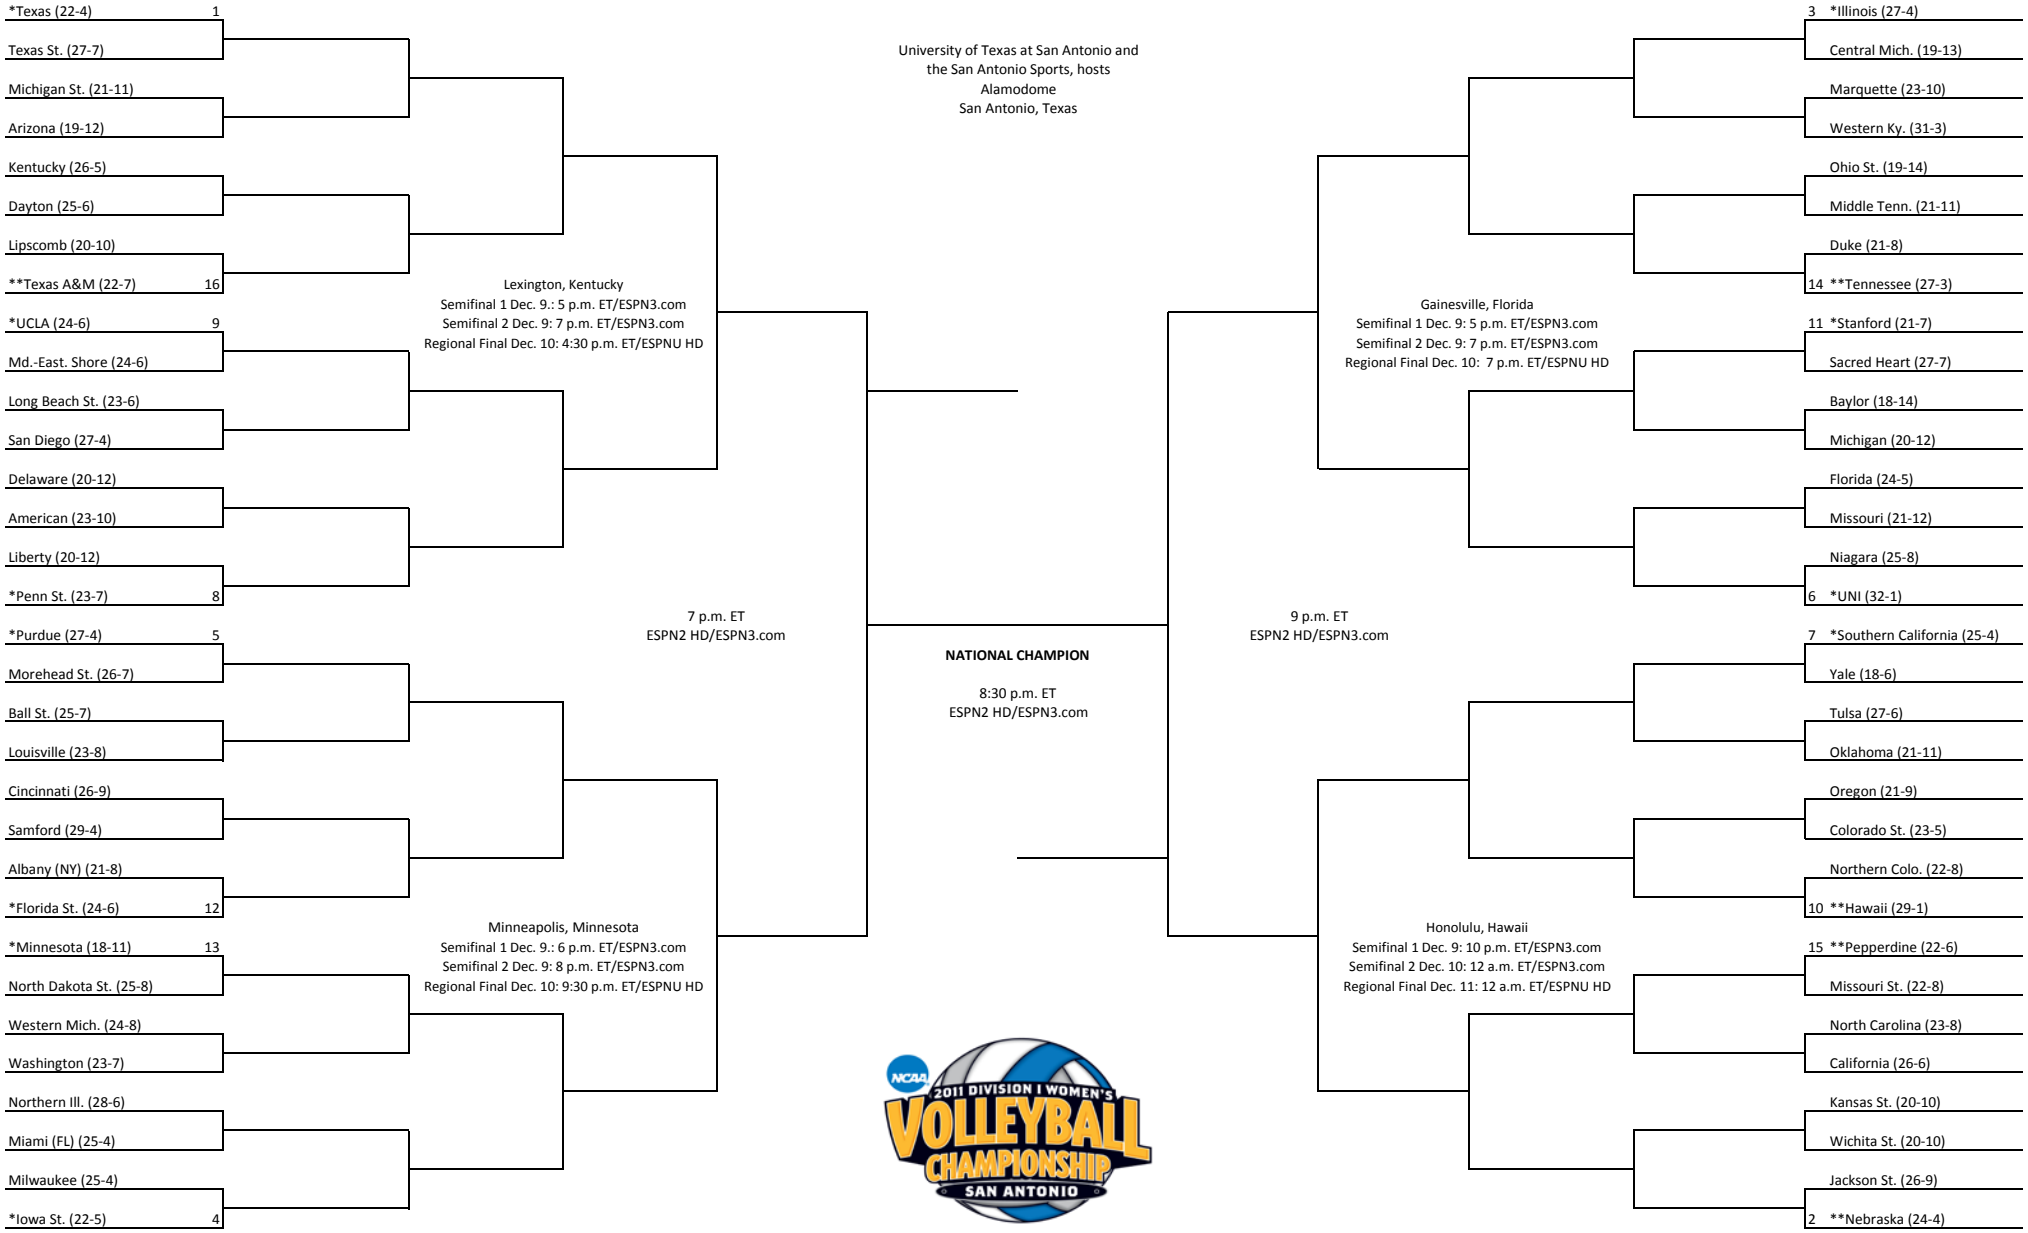

# 2011 Division I Women's VOLLEYBALL CHAMPIONSHIP

**First and Second Rounds**  
December 1-2 or 2-3

**Regionals**  
December 9-10

**Semifinals**  
December 15

**National Championship**  
December 17

**Semifinals**  
December 15

**Regionals**  
December 9-10

**First and Second Rounds**  
December 1-2 or 2-3

\* Host Institution - Friday/Saturday, December 2-3.  
 \*\* Host Institution - Thursday/Friday, December 1-2.