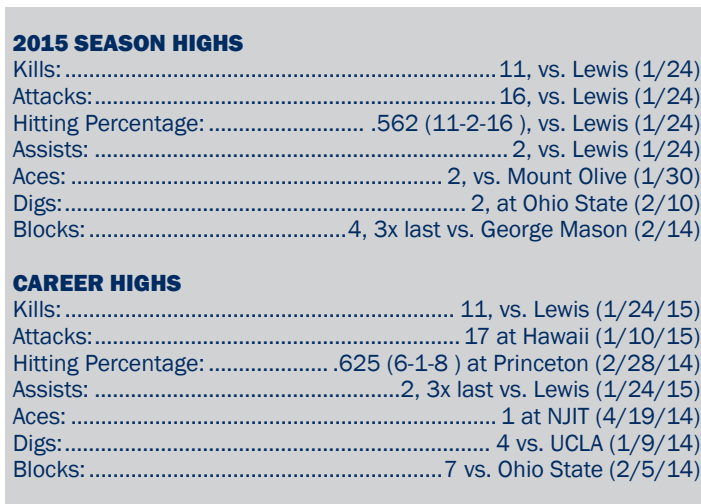

KEVIN GEAR

Redshirt-Freshman
Rochester, N.Y. • Gates-Chili

6-7 • MIDDLE BLOCKER

2015 HIGHLIGHTS: Has not played in any matches this season.

2013 (Freshman): Redshirt season.