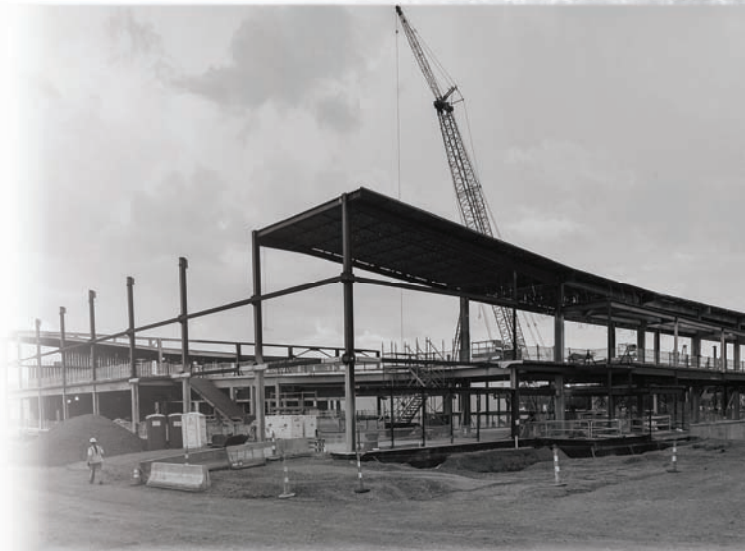

NITTANY LION WOMEN'S HOCKEY

PEGULA ICE ARENA FUTURE HOME OF PENN STATE HOCKEY

FACTS

Construction Groundbreaking: February 2012
Ceremonial Groundbreaking: April 20, 2012
Projected Opening: September 2013
Capacity: 6,000 (Arena rink); 300 (Community rink)
Size: 200,000 square feet

AMENITIES

Two NHL-sized (200' x 85') ice surfaces

Arena rink will offer:

- 6,000-seat overall capacity
- 1,000-seat student section
- First-rate varsity locker rooms
- Team lounges and dry changing room
- Strength and conditioning center
- Shooting gallery
- Suites, loge boxes and club seats
- State-of-the-art television and radio broadcasting facilities
- Press box and media center
- Concession stands with café
- Videoboard

Community rink will offer:

- 300-seat capacity
- Eight locker rooms
- Skate rental center

Pegula Ice Arena will have the ability to host National Hockey League and American Hockey League games, as well as professional ice shows, local hockey and figure skating programs.

Left to Right: Kim and Terry Pegula, Dr. Rodney Erickson, The Nittany Lion, Joe Battista and Karen Peetz at the Pegula Ice Arena ceremonial groundbreaking.