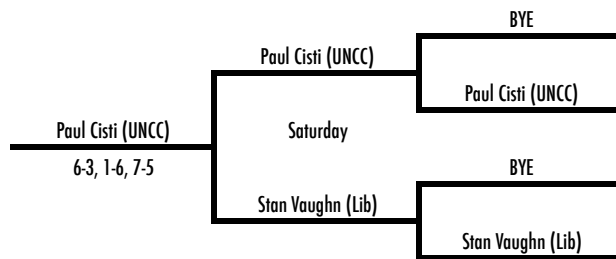

C1 SINGLES

13th Place Bracket