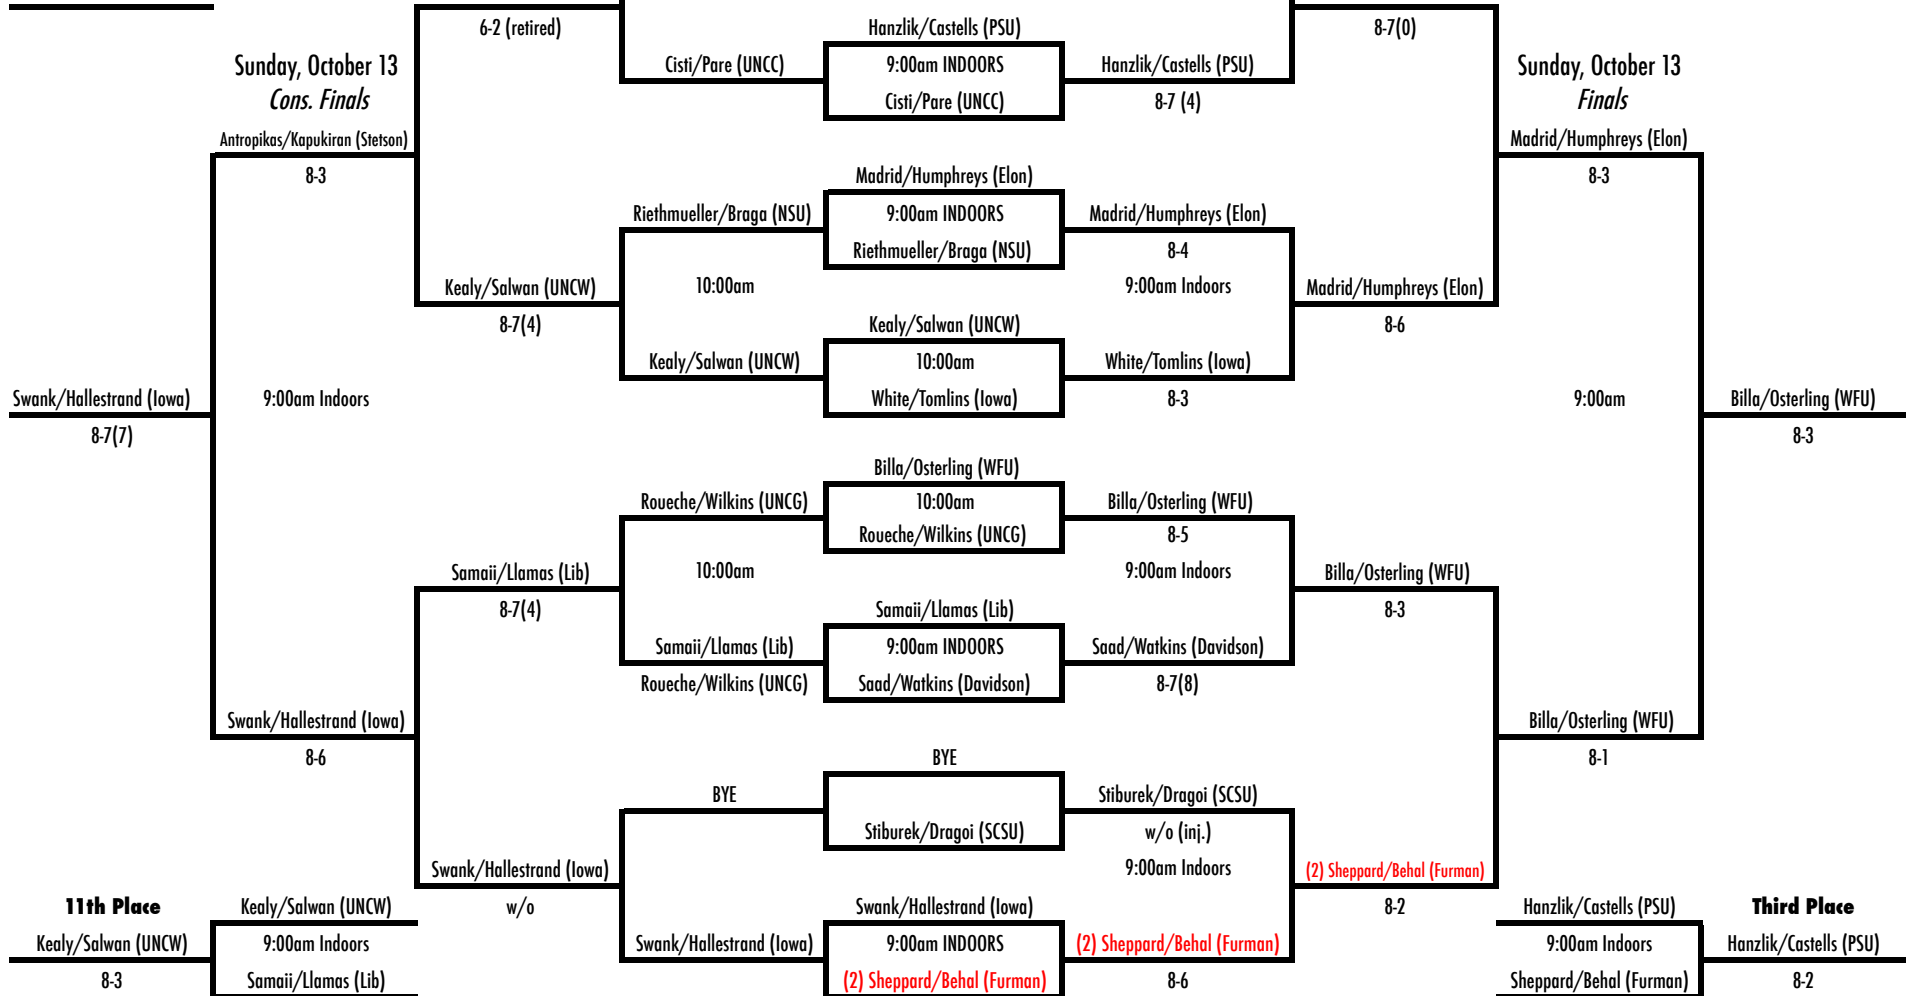

2013 WFU Fall Invite

October 11-13
Wake Forest Tennis Complex

Friday, October 11
Round of 16

Saturday, October 12
Cons. Quarterfinals

Saturday, October 12
Quarterfinals

Saturday, October 12
Cons. Semifinals

Saturday, October 12
Semifinals

Sunday, October 13
Cons. Finals

Sunday, October 13
Finals

C DOUBLES