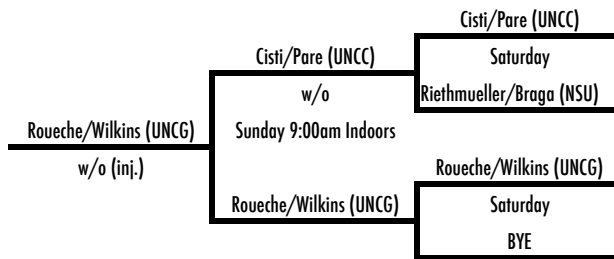

Friday, October 11
Round of 16

Saturday, October 12
Cons. Quarterfinals

Saturday, October 12
Quarterfinals

Saturday, October 12
Cons. Semifinals

Saturday, October 12
Semifinals

Sunday, October 13
Cons. Finals

Sunday, October 13
Finals

C DOUBLES

2013 WFU Fall Invite

October 11-13
Wake Forest Tennis Complex

C DOUBLES

13th Place Bracket

Fifth Place Bracket

15h Place