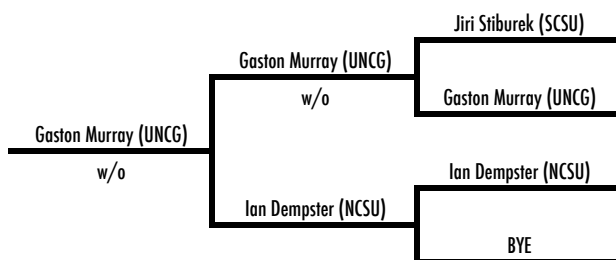

7th Place

2013 WFU Fall Invite

October 11-13
Wake Forest Tennis Complex

B2 SINGLES

13th Place Bracket

Fifth Place Bracket

15h Place

7th Place

2013 WFU Fall Invite

October 11-13
Wake Forest Tennis Complex

C1 SINGLES

13th Place Bracket

Fifth Place Bracket

15h Place

7th Place

2013 WFU Fall Invite