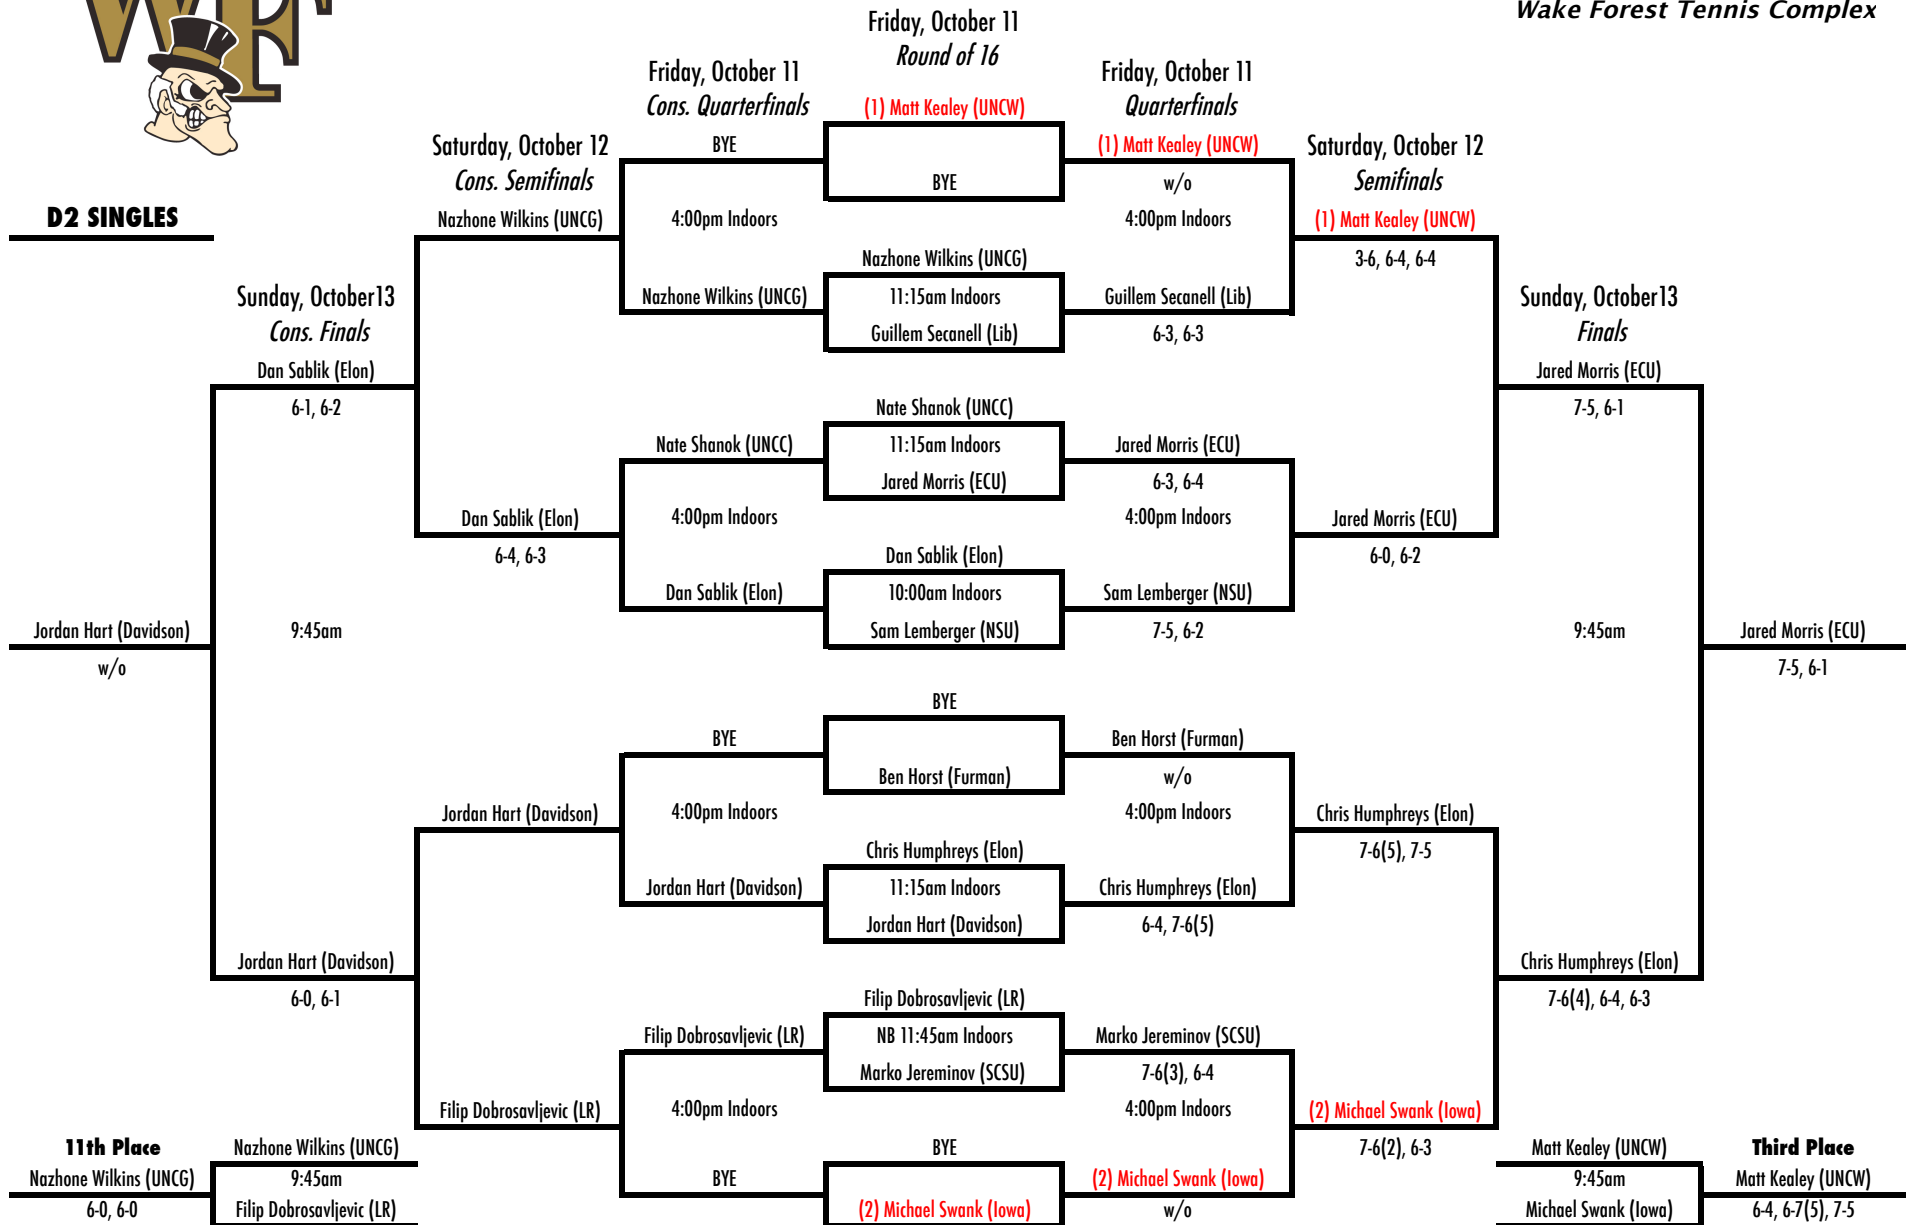

October 11-13
Wake Forest Tennis Complex

C2 SINGLES

13th Place Bracket

Fifth Place Bracket

15h Place

2013 WFU Fall Invite

October 11-13
Wake Forest Tennis Complex

D2 SINGLES