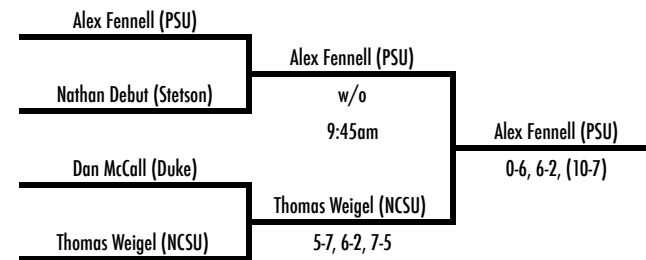

October 11-13
Wake Forest Tennis Complex

A2 SINGLES

2013 WFU Fall Invite

October 11-13
Wake Forest Tennis Complex

A2 SINGLES

13th Place Bracket

Fifth Place Bracket

15h Place