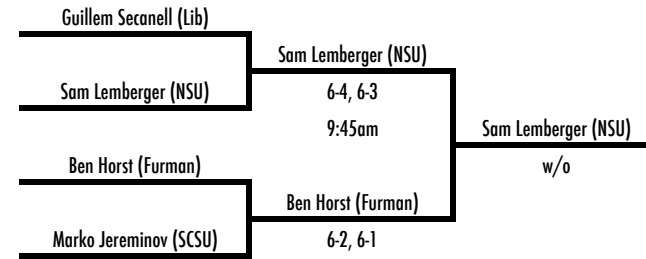

2013 WFU Fall Invite

October 11-13
Wake Forest Tennis Complex

D2 SINGLES

13th Place Bracket

Fifth Place Bracket

7th Place

2013 WFU Fall Invite

October 11-13
Wake Forest Tennis Complex

A DOUBLES

13th Place Bracket

Fifth Place Bracket

15h Place

Christ/Browne (Furman)

2013 WFU Fall Invite

October 11-13
Wake Forest Tennis Complex

Friday, October 11
Round of 16