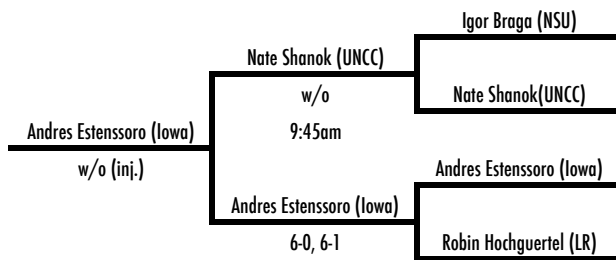

7th Place

2013 WFU Fall Invite

October 11-13
Wake Forest Tennis Complex

B2 SINGLES

13th Place Bracket

Fifth Place Bracket

15h Place

7th Place

2013 WFU Fall Invite

October 11-13
Wake Forest Tennis Complex

C1 SINGLES

13th Place Bracket

Fifth Place Bracket

15h Place

7th Place

2013 WFU Fall Invite

October 11-13
Wake Forest Tennis Complex

C2 SINGLES

13th Place Bracket

Fifth Place Bracket

15h Place

2013 WFU Fall Invite

October 11-13
Wake Forest Tennis Complex

D2 SINGLES