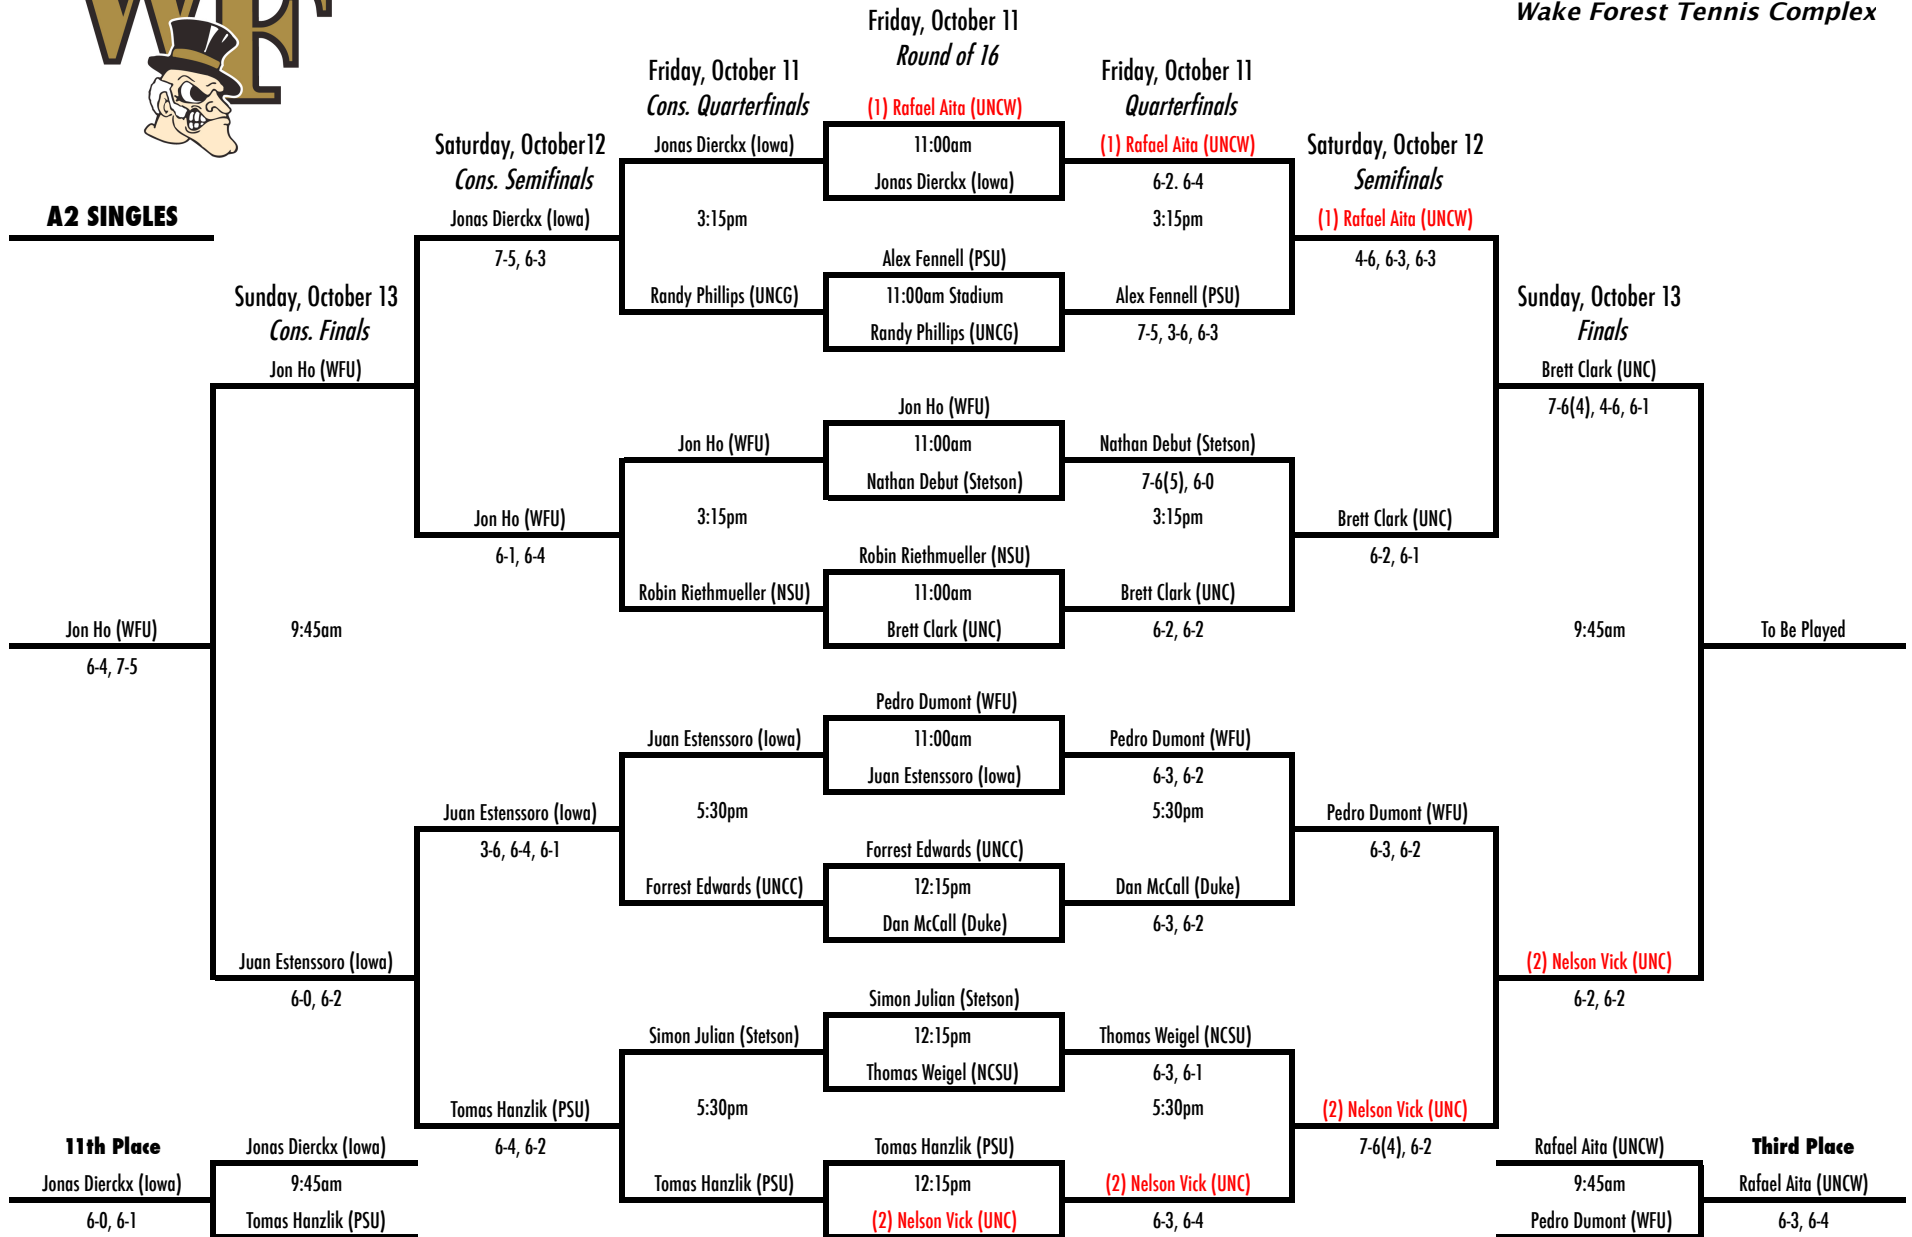

2013 WFU Fall Invite

October 11-13
Wake Forest Tennis Complex

A2 SINGLES