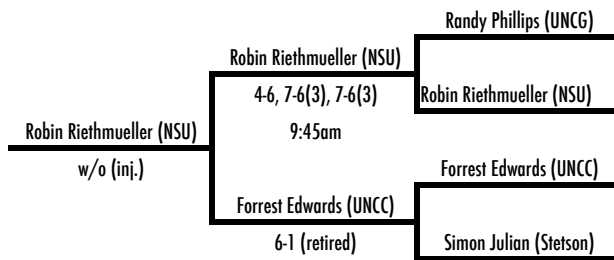

October 11-13
Wake Forest Tennis Complex

A2 SINGLES

2013 WFU Fall Invite

October 11-13
Wake Forest Tennis Complex

A2 SINGLES

13th Place Bracket

Fifth Place Bracket

15h Place