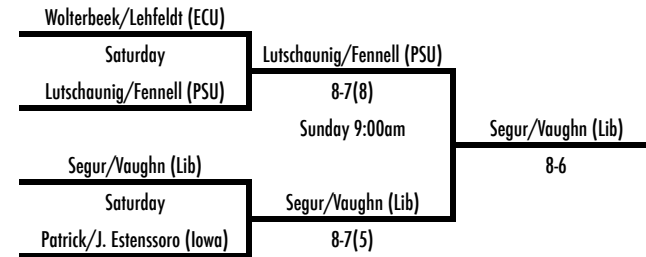

Bauer/Kunz (WFU)
8-5

Bauer/Kunz (WFU)
8-2

Kobza/Baco (SCSU)
w/o

Kobza/Baco (SCSU)
BYE

Trkulja/Barry (PSU)
10:00am
Kobza/Baco (SCSU)

Trkulja/Barry (PSU)
8-5
10:00am

Trkulja/Barry (PSU)
8-4

8-2

Trkulja/Barry (PSU)
8-2

2013 WFU Fall Invite

October 11-13
Wake Forest Tennis Complex

B DOUBLES

13th Place Bracket

Fifth Place Bracket

2013 WFU Fall Invite

October 11-13
Wake Forest Tennis Complex

Friday, October 11
Round of 16

Saturday, October 12
Cons. Quarterfinals

Saturday, October 12
Quarterfinals

Saturday, October 12
Cons. Semifinals

Saturday, October 12
Semifinals

Sunday, October 13
Cons. Finals