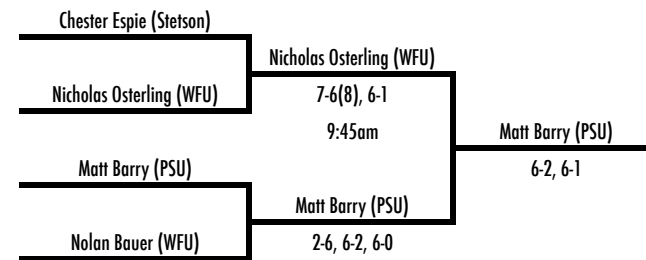

7th Place

2013 WFU Fall Invite

October 11-13
Wake Forest Tennis Complex

B1 SINGLES

13th Place Bracket

Fifth Place Bracket

15h Place

Cameron Smith (UNCG)