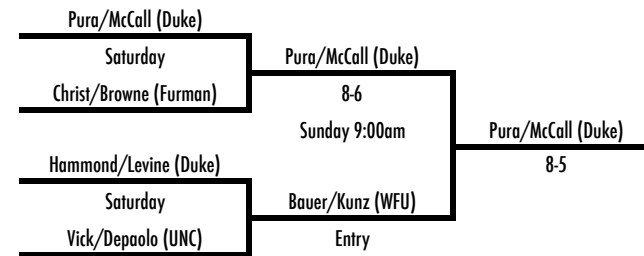

2013 WFU Fall Invite

October 11-13
Wake Forest Tennis Complex

D2 SINGLES

13th Place Bracket

Fifth Place Bracket

7th Place

2013 WFU Fall Invite

October 11-13
Wake Forest Tennis Complex

A DOUBLES

13th Place Bracket

Fifth Place Bracket

15h Place

Christ/Browne (Furman)

2013 WFU Fall Invite

October 11-13
Wake Forest Tennis Complex

Friday, October 11
Round of 16