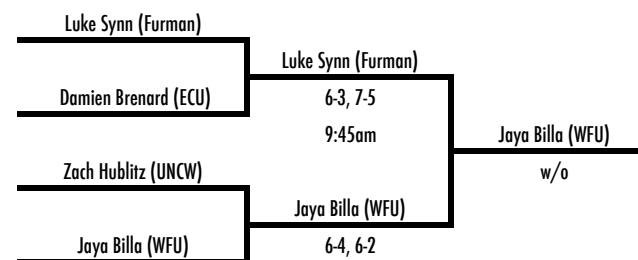

7th Place

2013 WFU Fall Invite

October 11-13
Wake Forest Tennis Complex

B2 SINGLES

13th Place Bracket

Fifth Place Bracket

15h Place

7th Place

2013 WFU Fall Invite

October 11-13
Wake Forest Tennis Complex

C1 SINGLES

13th Place Bracket

Fifth Place Bracket

15h Place

7th Place

2013 WFU Fall Invite