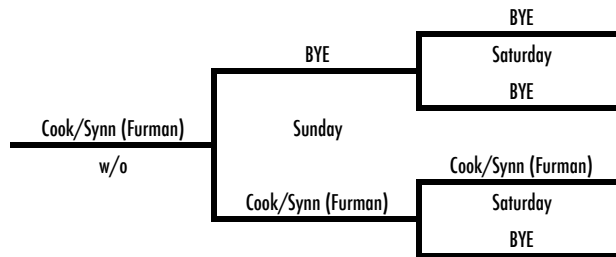

Bauer/Kunz (WFU)
8-5

Bauer/Kunz (WFU)
8-2

Kobza/Baco (SCSU)
w/o

Kobza/Baco (SCSU)
BYE

Trkulja/Barry (PSU)
10:00am
Kobza/Baco (SCSU)

Trkulja/Barry (PSU)
8-5
10:00am

Trkulja/Barry (PSU)
8-4

8-2

Trkulja/Barry (PSU)
8-2

2013 WFU Fall Invite

October 11-13
Wake Forest Tennis Complex

B DOUBLES

13th Place Bracket

Fifth Place Bracket

2013 WFU Fall Invite

October 11-13
Wake Forest Tennis Complex

Friday, October 11
Round of 16

Saturday, October 12
Cons. Quarterfinals

Saturday, October 12
Quarterfinals

Saturday, October 12
Cons. Semifinals

Saturday, October 12
Semifinals

Sunday, October 13
Cons. Finals