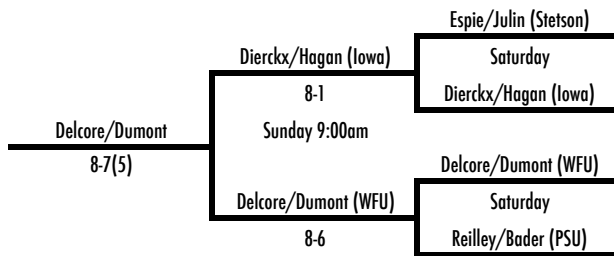

October 11-13
Wake Forest Tennis Complex

C2 SINGLES

13th Place Bracket

Fifth Place Bracket

15h Place

2013 WFU Fall Invite

October 11-13
Wake Forest Tennis Complex

D2 SINGLES

2013 WFU Fall Invite

October 11-13
Wake Forest Tennis Complex

D2 SINGLES

13th Place Bracket

Fifth Place Bracket

7th Place

2013 WFU Fall Invite

October 11-13
Wake Forest Tennis Complex

A DOUBLES

13th Place Bracket

Fifth Place Bracket

15h Place

Christ/Browne (Furman)

2013 WFU Fall Invite

October 11-13
Wake Forest Tennis Complex

Friday, October 11
Round of 16