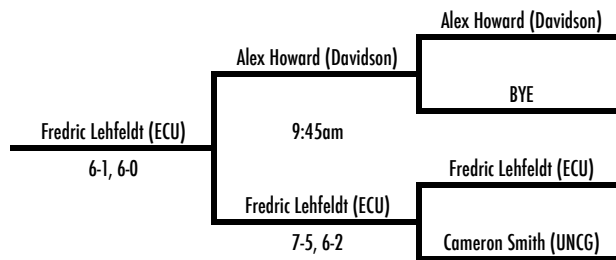

7th Place

2013 WFU Fall Invite

October 11-13
Wake Forest Tennis Complex

B1 SINGLES

13th Place Bracket

Fifth Place Bracket

15h Place

Cameron Smith (UNCG)