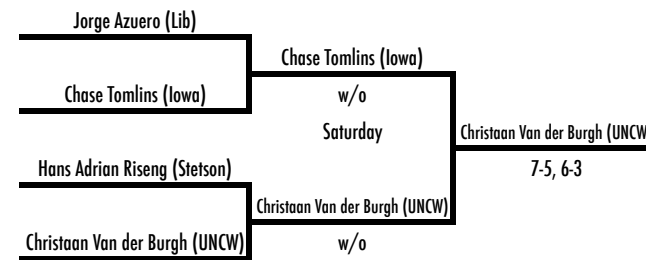

Fifth Place Bracket