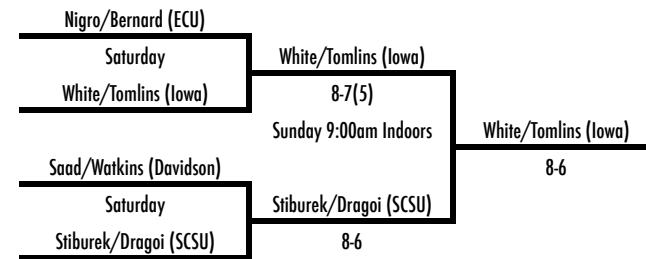

Friday, October 11
Round of 16

Saturday, October 12
Cons. Quarterfinals

Saturday, October 12
Quarterfinals

Saturday, October 12
Cons. Semifinals

Saturday, October 12
Semifinals

Sunday, October 13
Cons. Finals

Sunday, October 13
Finals

C DOUBLES

2013 WFU Fall Invite

October 11-13
Wake Forest Tennis Complex

C DOUBLES

13th Place Bracket

Fifth Place Bracket

15h Place

Nigro/Bernard (ECU)

7th Place

2013 WFU Fall Invite

October 11-13
Wake Forest Tennis Complex

D Doubles

7th Place

Secanell/Greve (Lib)
8-1

Third Place