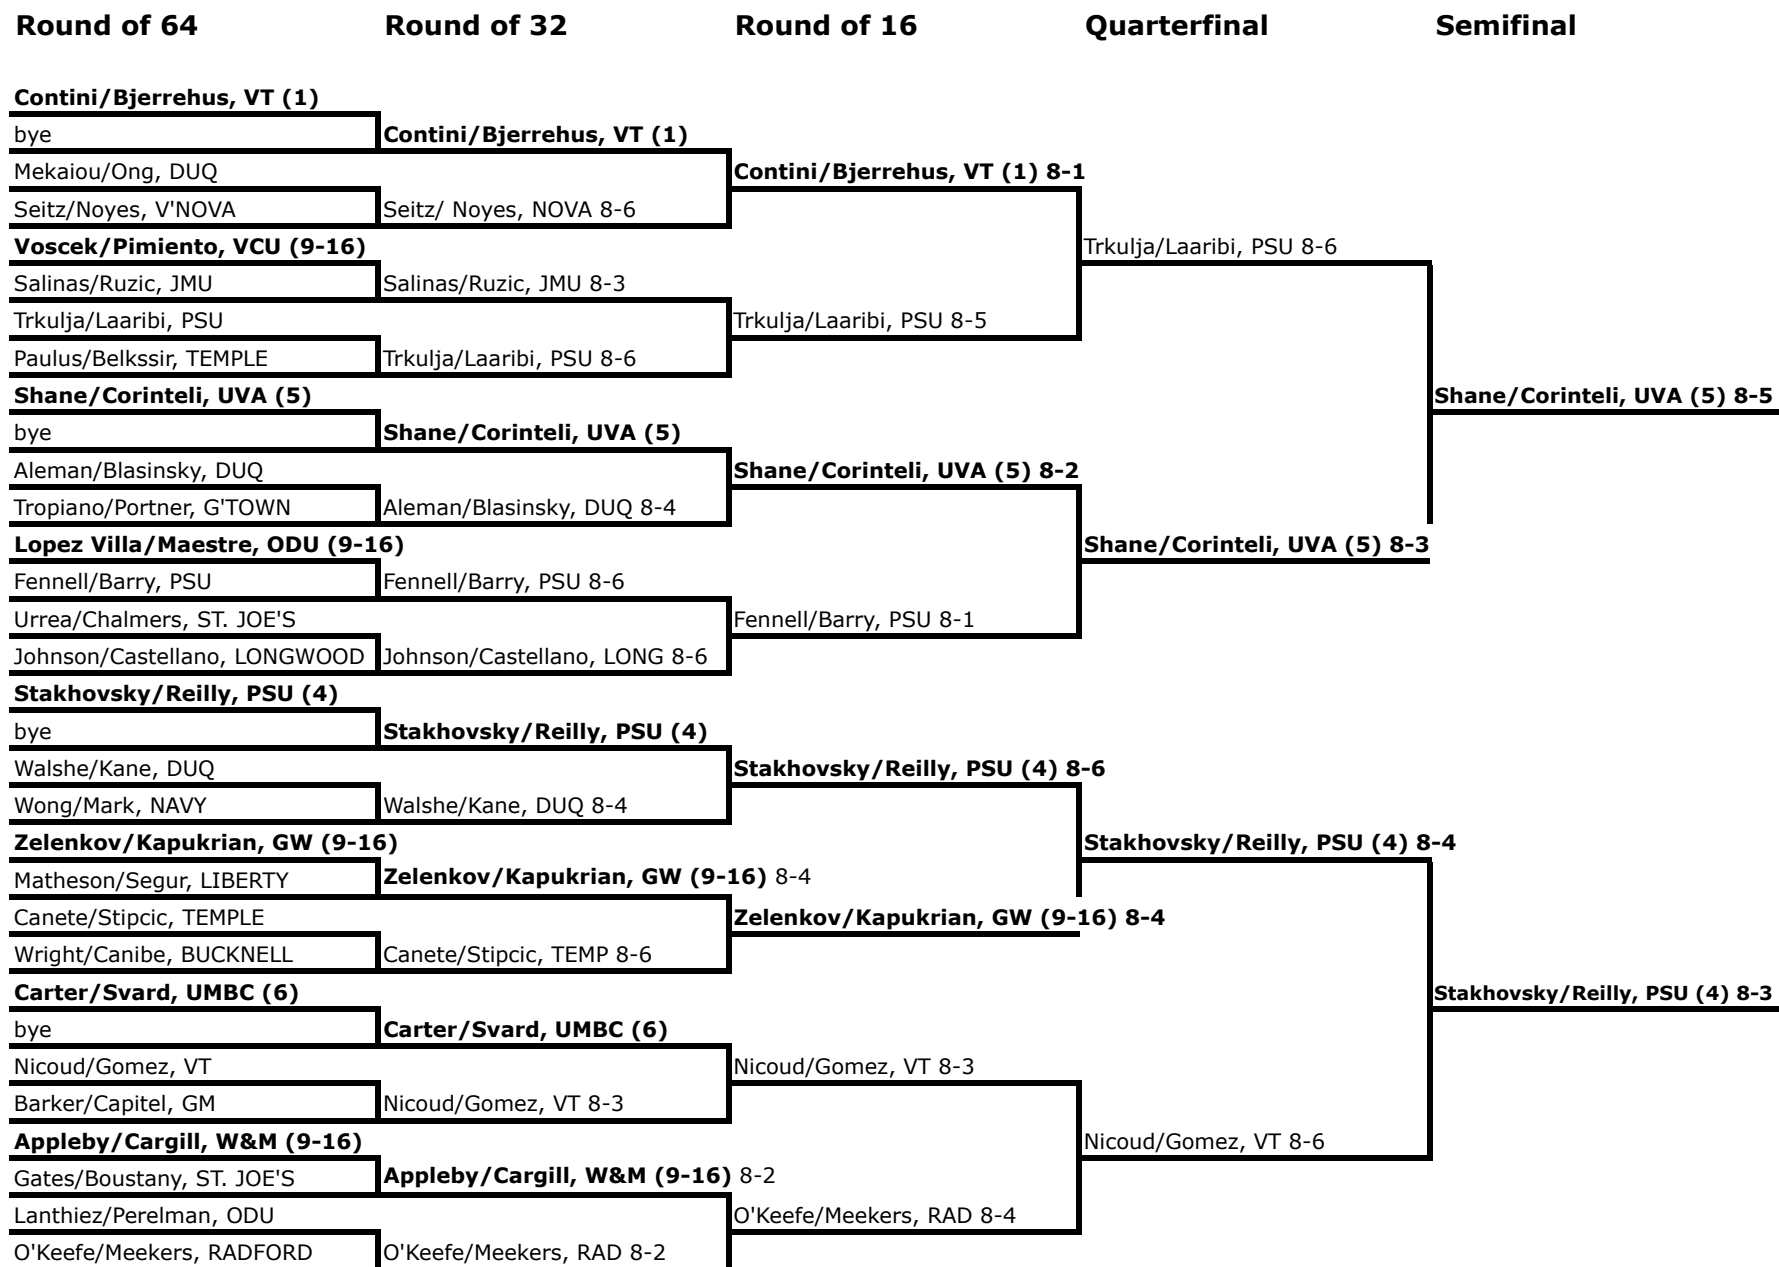

2014 ITA Atlantic Regional

DOUBLES MAIN DRAW

2014 ITA Atlantic Regional

DOUBLES MAIN DRAW

Round of 64

Round of 32

Round of 16

Quarterfinal

Semifinalist

2014 ITA Atlantic Regional

DOUBLES MAIN DRAW

Doubles Semifinalists

Finals

Champion