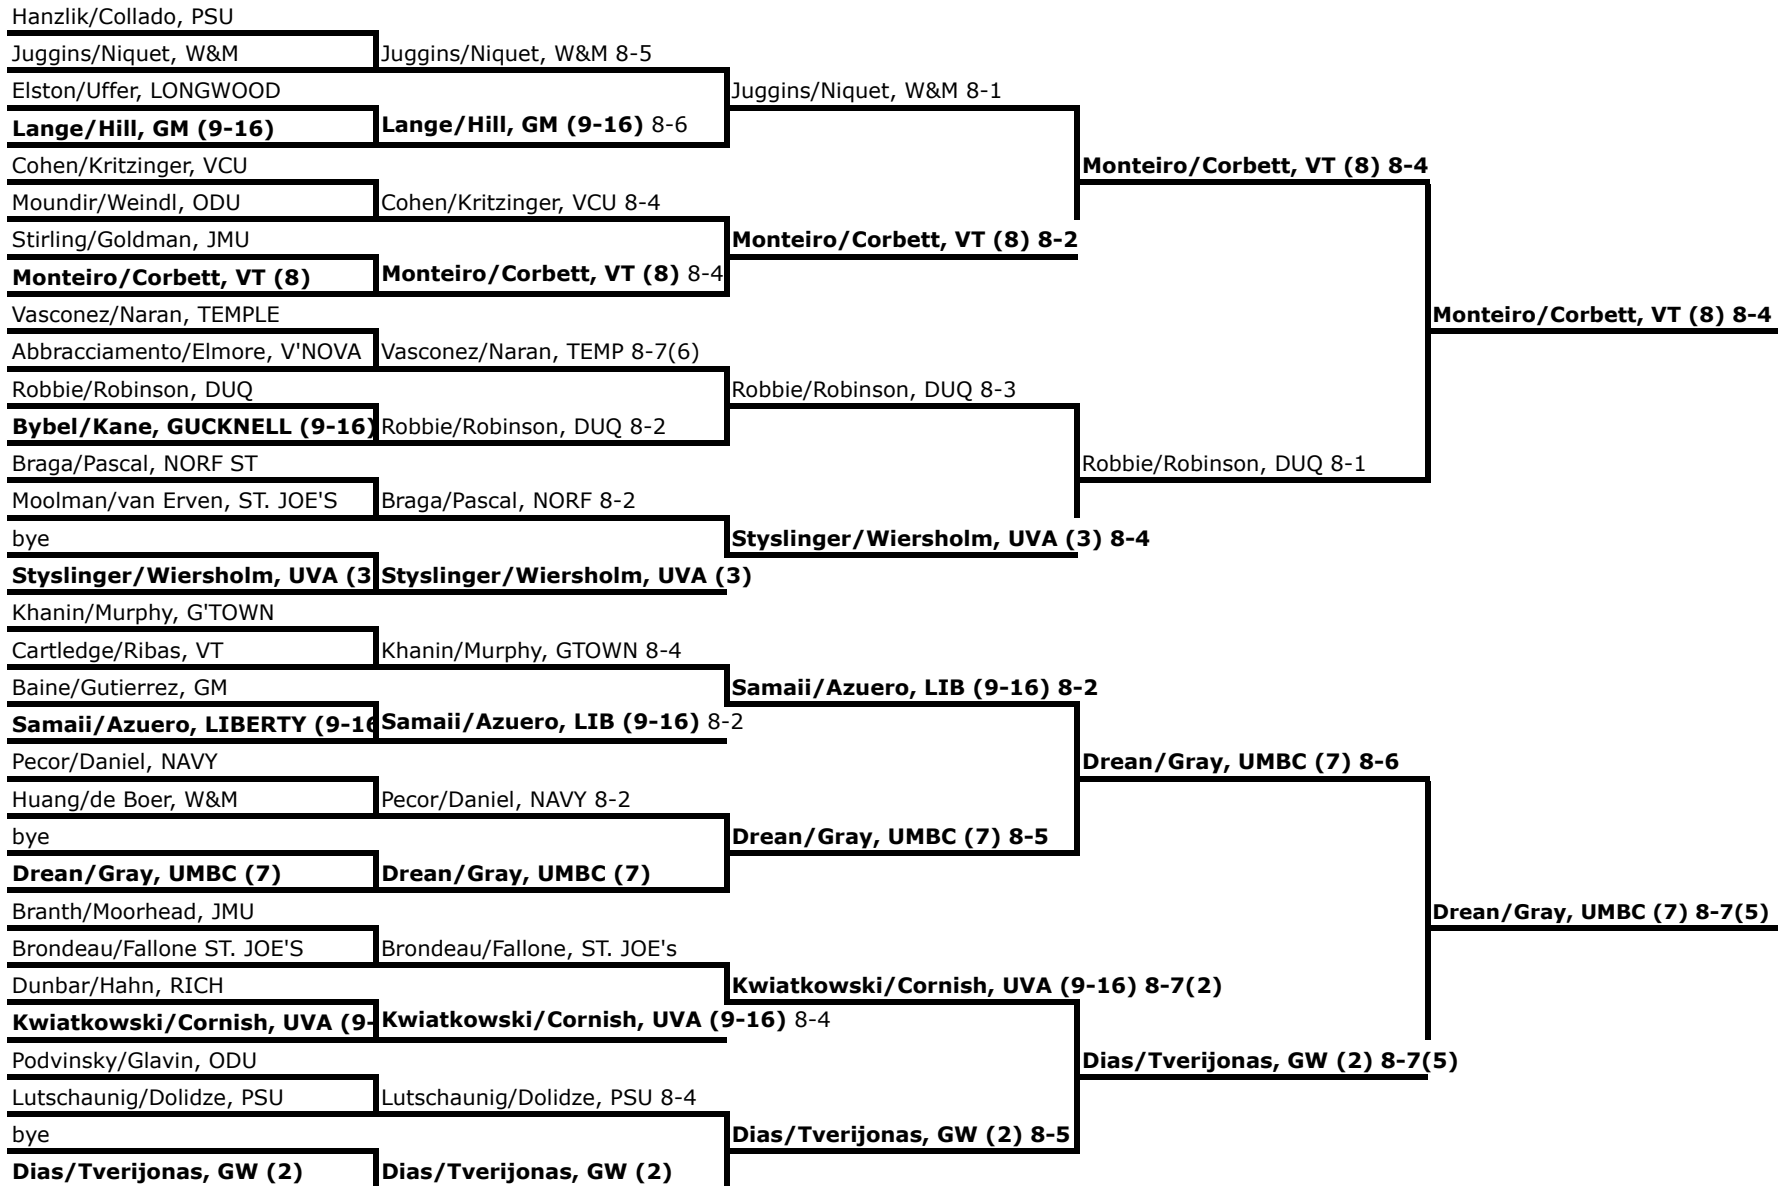

2014 ITA Atlantic Regional

DOUBLES MAIN DRAW

2014 ITA Atlantic Regional

DOUBLES MAIN DRAW

Round of 64

Round of 32

Round of 16

Quarterfinal

Semifinalist

2014 ITA Atlantic Regional

DOUBLES MAIN DRAW

Doubles Semifinalists

Finals

Champion