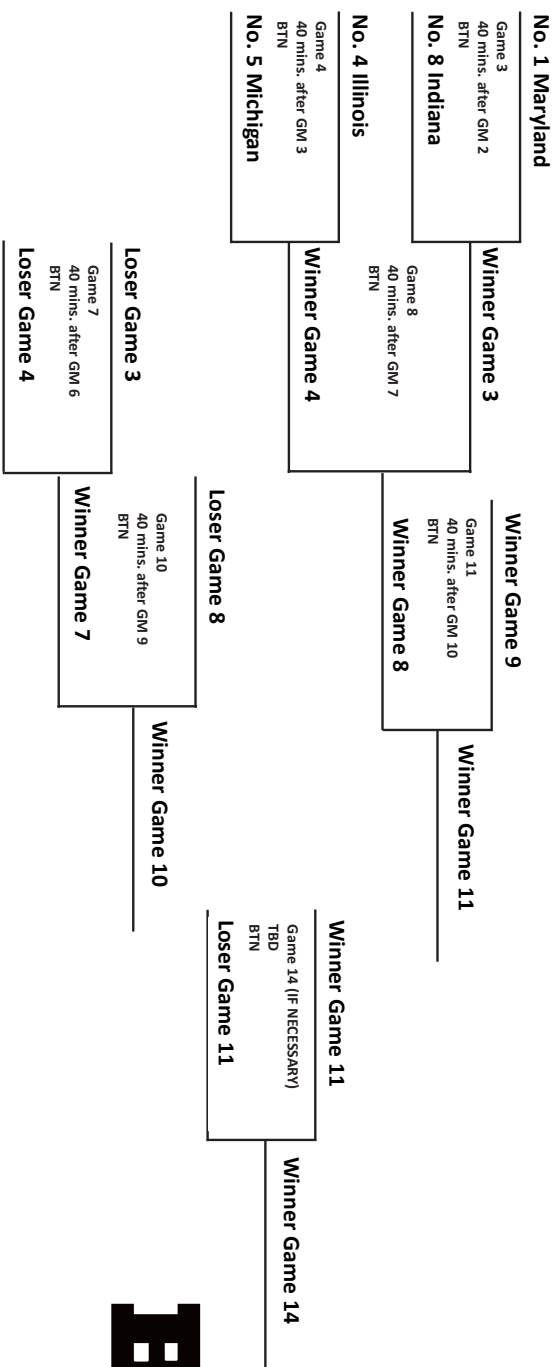

BRACKET 2

BASEBALL
TOURNAMENT

May 25-29, 2022

Charles Schwab Field Omaha | Omaha, Nel