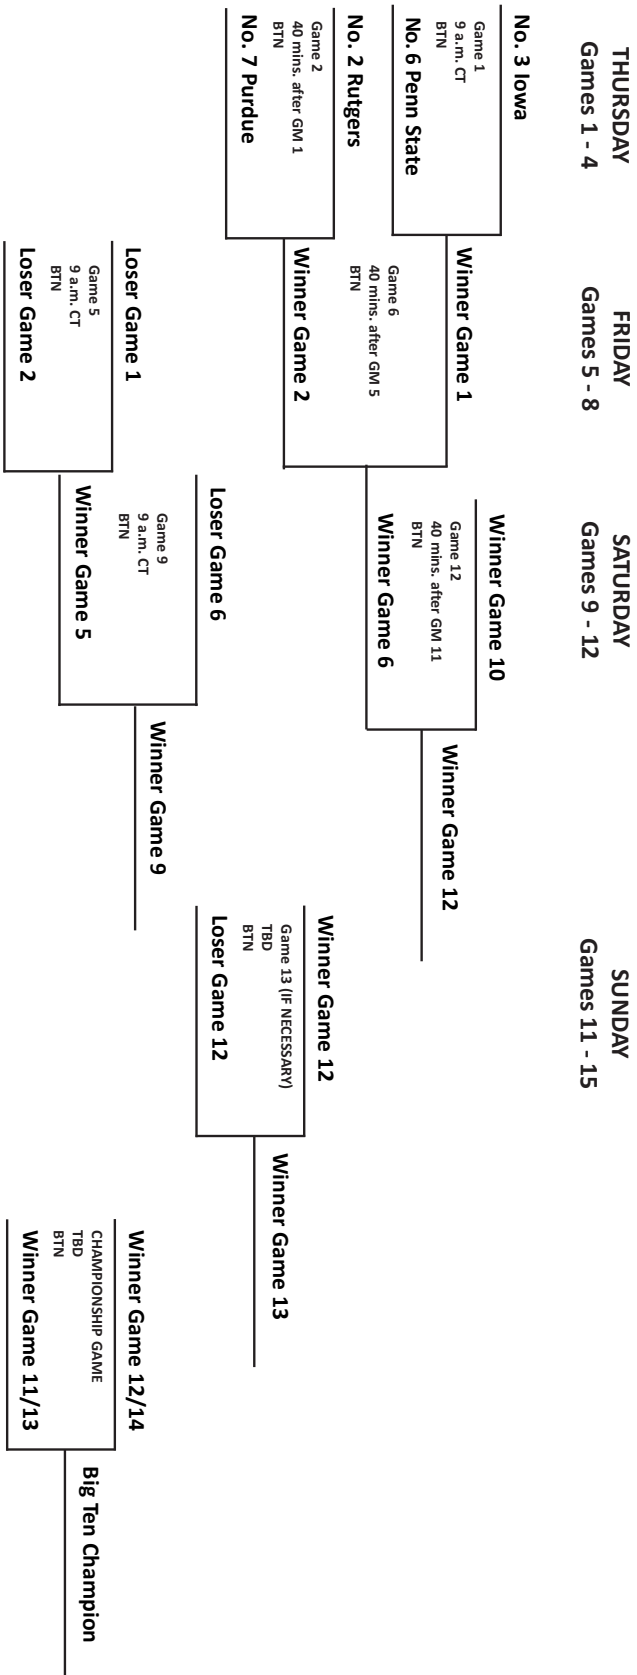

BRACKET 1

BRACKET 2

BASEBALL
TOURNAMENT

May 25-29, 2022

Charles Schwab Field Omaha | Omaha, Nel