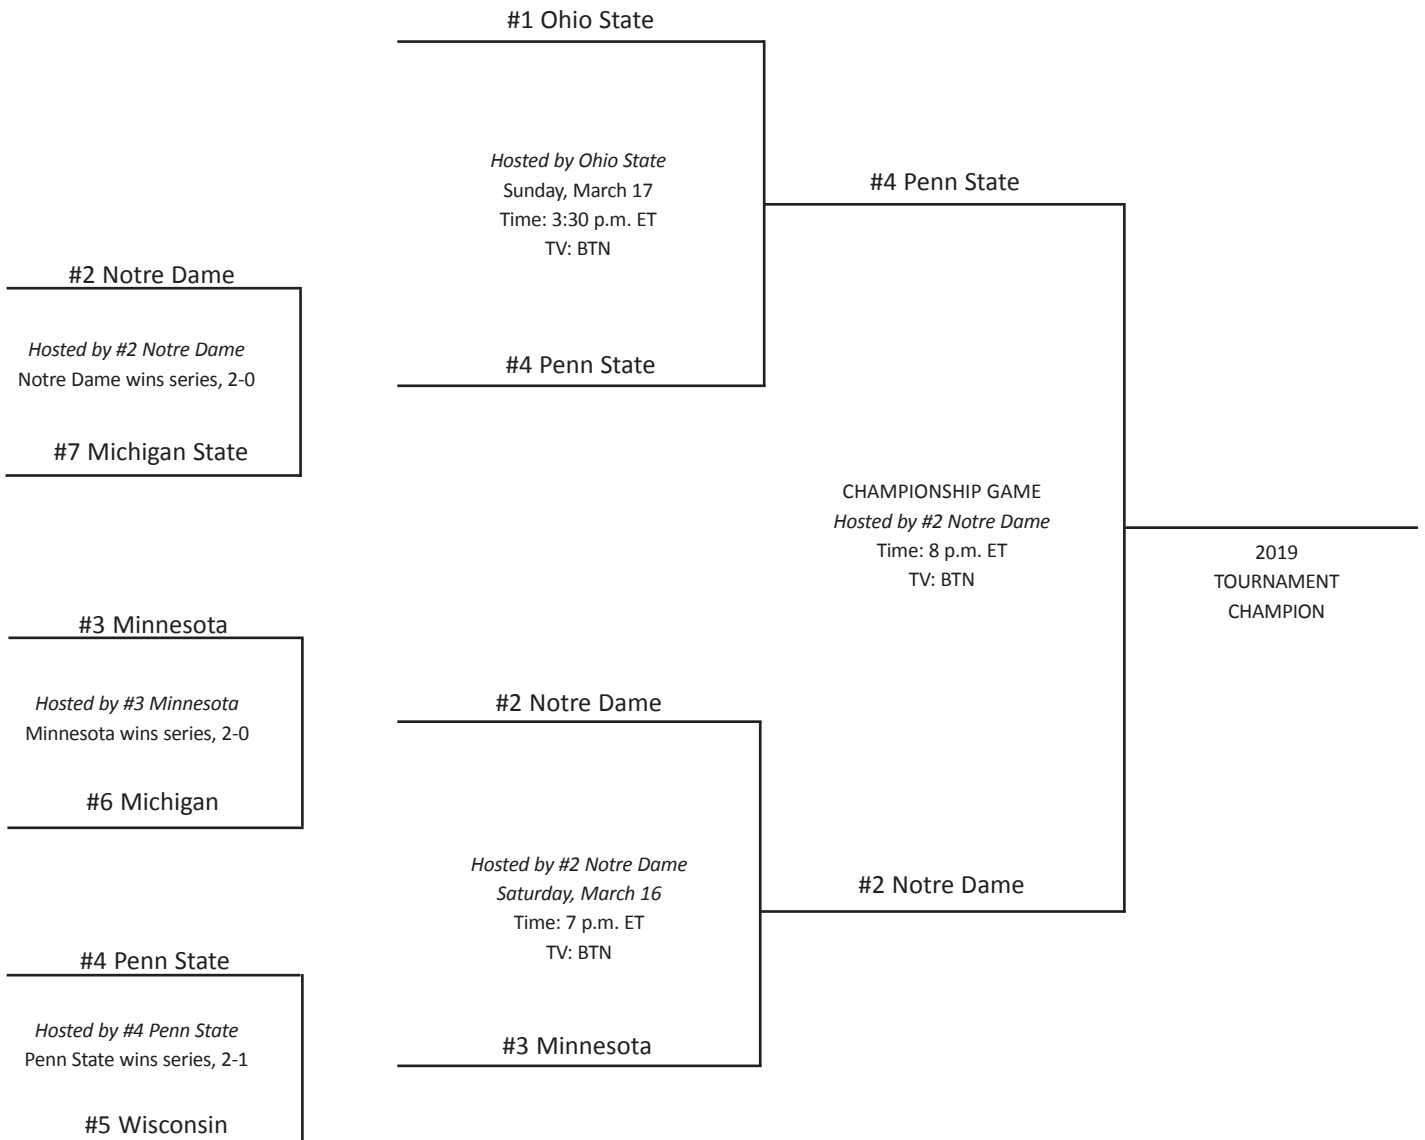

# 2019 BIG TEN MEN'S ICE HOCKEY TOURNAMENT

March 8-10, 16-17 and 23-24

Campus Sites

**QUARTERFINALS**  
**MARCH 8-10**  
*Best-of-Three Series*

**SEMIFINALS**  
**MARCH 16-17**  
*Single Elimination*

**CHAMPIONSHIP GAME**  
**MARCH 23-24**  
*Single Elimination*