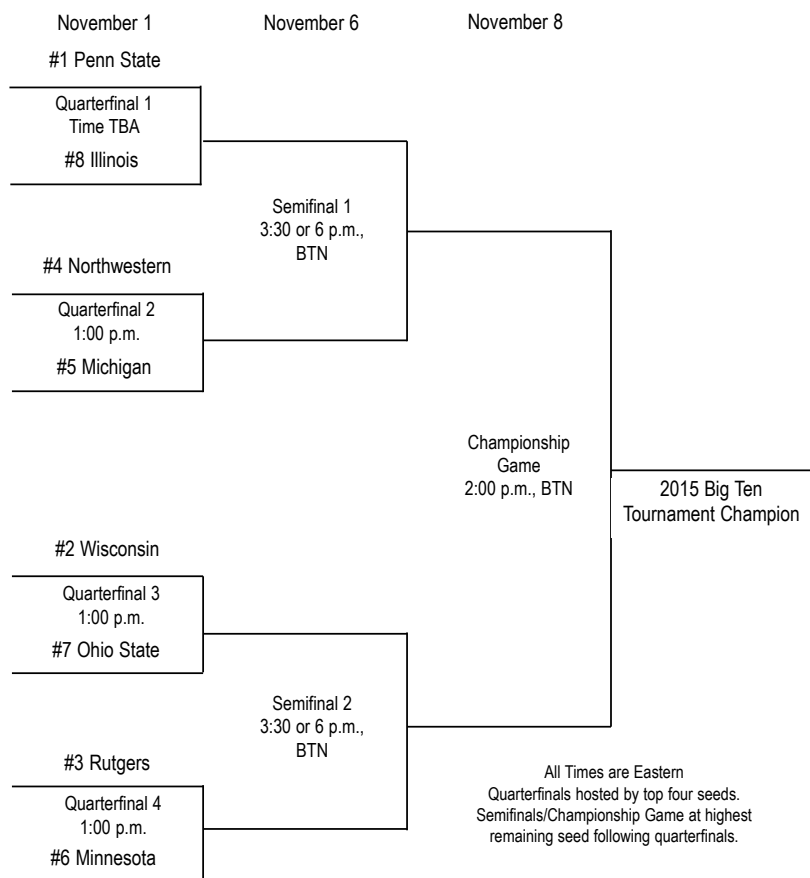

* – Michigan advanced on penalty kicks, 3-1; # – Wisconsin advanced on penalty kicks, 4-3; @ – Michigan advanced on penalty kicks, 4-2; ^ – Ohio State advanced on penalty kicks, 5-4