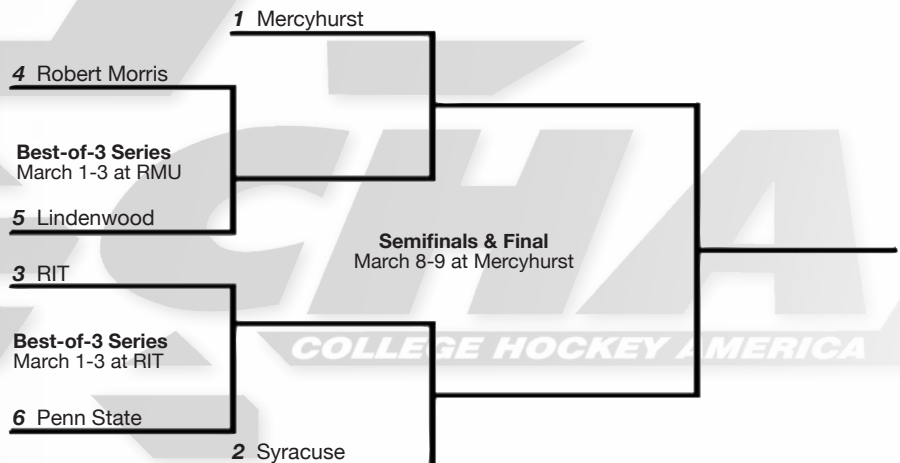

The CHA represents all three of Pennsylvania's Division I teams (Mercyhurst, Robert Morris, Penn State), while stretching north to New York (RIT, Syracuse) and west to Missouri (Lindenwood).

Mercyhurst has ruled the roost winning the regular-season CHA title in every campaign for 11 straight years. That dominance continued until the 2012 CHA Tournament when Robert Morris upset the Lakers, 3-2, in the final.

ALL-TIME CHA CHAMPIONS

Year	Regular Season	Tournament
2002-03	Mercyhurst	Mercyhurst
2003-04	Mercyhurst	Mercyhurst
2004-05	Mercyhurst	Mercyhurst
2005-06	Mercyhurst	Mercyhurst
2006-07	Mercyhurst	Mercyhurst
2007-08	Mercyhurst	Mercyhurst
2008-09	Mercyhurst	Mercyhurst
2009-10	Mercyhurst	Mercyhurst
2010-11	Mercyhurst	Mercyhurst
2011-12	Mercyhurst	Robert Morris
2012-13	Mercyhurst	

2012 CHA TOURNAMENT (Neville Island, Pa.)

- #1 Mercyhurst 4, #4 Syracuse 3
- #2 Robert Morris 3, #3 Niagara 2
- #2 Robert Morris 3, #1 Mercyhurst 2

2013 CHA TOURNAMENT SCHEDULE

First Round

Fri. Mar. 1	Penn State at RIT	2:00 p.m.
Fri. Mar. 1	Lindenwood at Robert Morris	3:00 p.m.
Sat. Mar. 2	Penn State at RIT	2:00 p.m.
Fri. Mar. 2	Lindenwood at Robert Morris	2:00 p.m.
Sun. Mar. 3	Penn State at RIT	2:00 p.m.
Sun. Mar. 3	Lindenwood at Robert Morris	2:00 p.m.

Semifinals

Fri. Mar. 8	RIT/Penn State vs. Syracuse
Fri. Mar. 8	Robert Morris/Lindenwood at Mercyhurst

Final

Sat. Mar. 9	Semifinal winners

2013 CHA TOURNAMENT

Teams will be reseeded after the first round. Mercyhurst faces the lowest remaining seed, Syracuse faces the highest remaining seed in the semifinals.