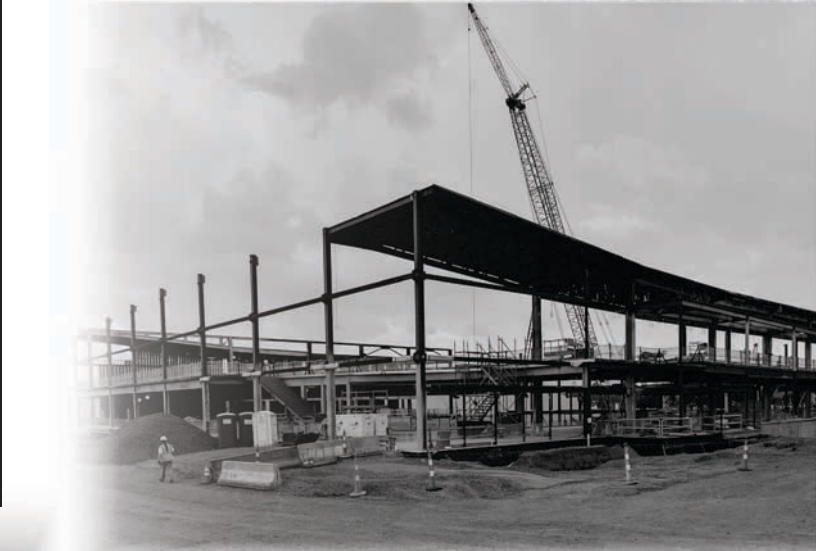

NITTANY LION WOMEN'S HOCKEY

PEGULA ICE ARENA FUTURE HOME OF PENN STATE HOCKEY

FACTS

- **Construction Groundbreaking:** February 2012
- **Ceremonial Groundbreaking:** April 20, 2012
- **Projected Opening:** September 2013
- **Capacity:** 6,000 (Arena rink); 300 (Community rink)
- **Size:** 200,000 square feet

AMENITIES

Two NHL-sized (200' x 85') ice surfaces

Arena rink will offer:

- 6,000-seat overall capacity
- 1,000-seat student section
- First-rate varsity locker rooms
- Team lounges and dry changing room
- Strength and conditioning center
- Shooting gallery
- Suites, loge boxes and club seats
- State-of-the-art television and radio broadcasting facilities
- Press box and media center
- Concession stands with café
- Videoboard

Community rink will offer:

- 300-seat capacity
- Eight locker rooms
- Skate rental center

Pegula Ice Arena will have the ability to host National Hockey League and American Hockey League games, as well as professional ice shows, local hockey and figure skating programs.

Left to Right: Kim and Terry Pegula, Dr. Rodney Erickson, The Nittany Lion, Joe Battista and Karen Peetz at the Pegula Ice Arena ceremonial groundbreaking.